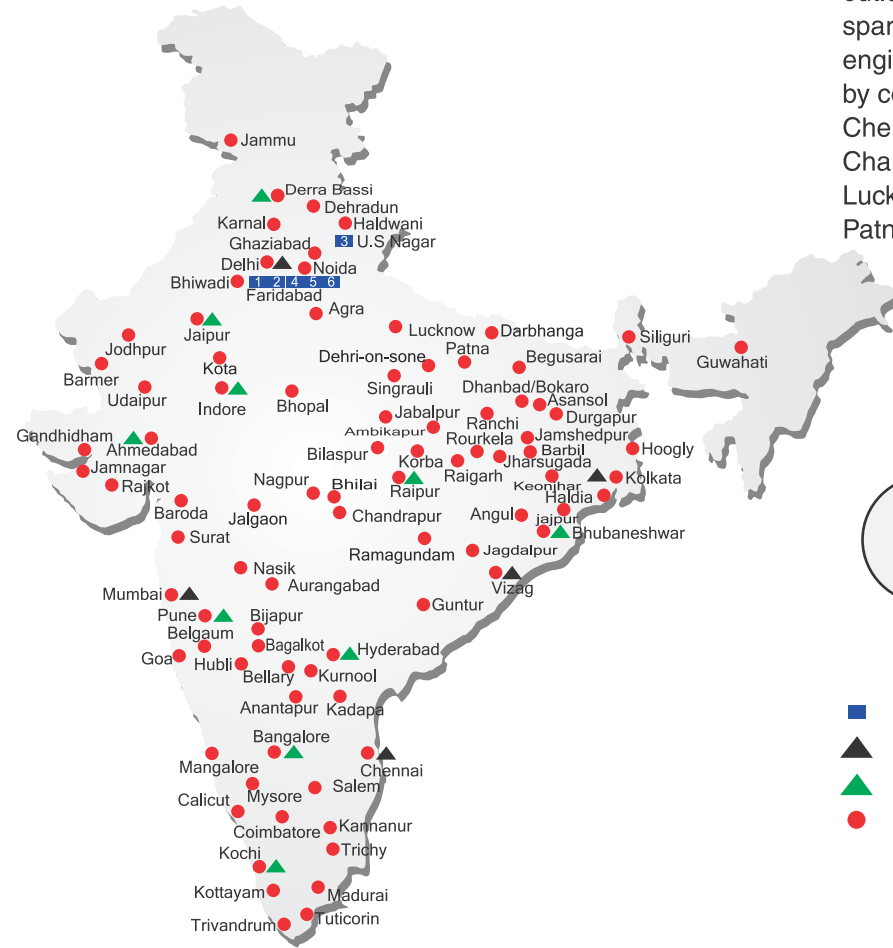

ALL INDIA NETWORK

SPARE PARTS & SERVICE

ACE has all India Sales and Service network operating out of all the major cities. These outlets are fully equipped to provide genuine spare parts and services by company trained engineers. These outlets are further supported by company officials based at Delhi, Mumbai, Chennai, Kolkatta, Ahmedabad, Pune, Jaipur, Chandigarh, Ranchi, Raipur, Indore, Bhubneswar, Lucknow, Hyderabad, Bangalore, Guwahati, Patna, Vizag & Cochin.

CUSTOMER CARE
TOLL FREE No
1800 1800 004

- WORKS
- ▲ REGIONAL OFFICES
- ▲ AREA OFFICES
- SALES AND SERVICE DEALERS