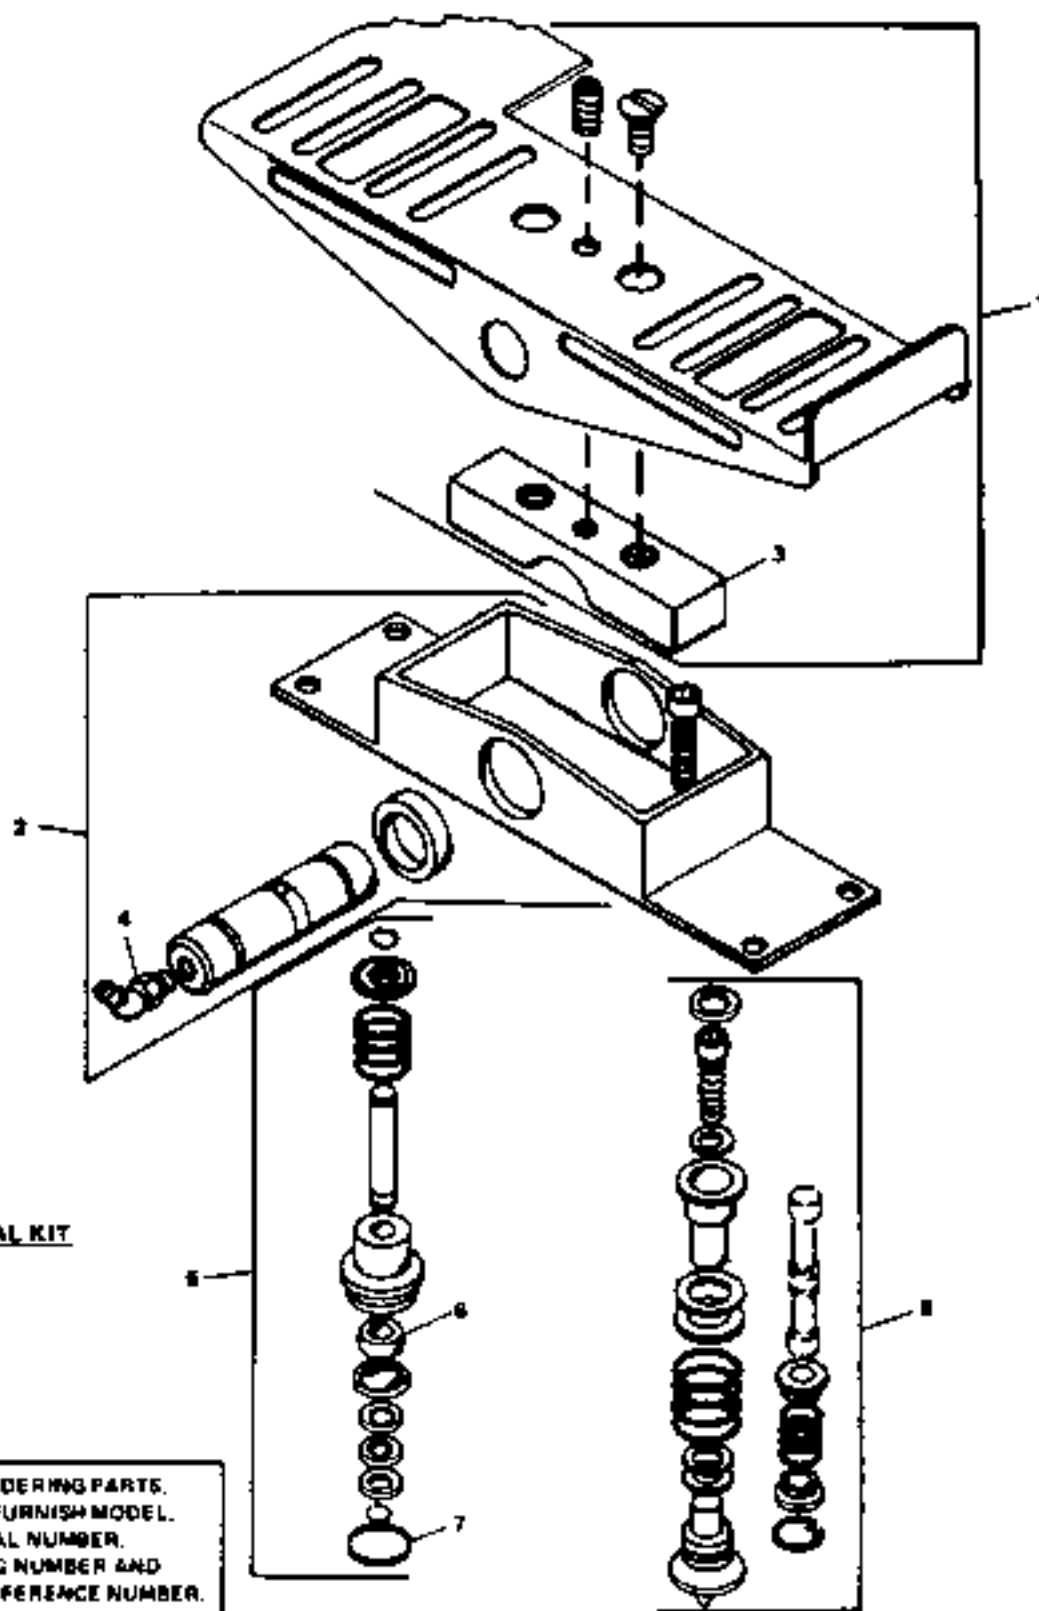

B - SEAL KIT

WHEN ORDERING PARTS,
ALWAYS FURNISH MODEL,
SERIAL NUMBER,
DRAWING NUMBER AND
CATALOG REFERENCE NUMBER.

COMPONENTS FOR MODEL NUMBER HVP03-168 ONLY