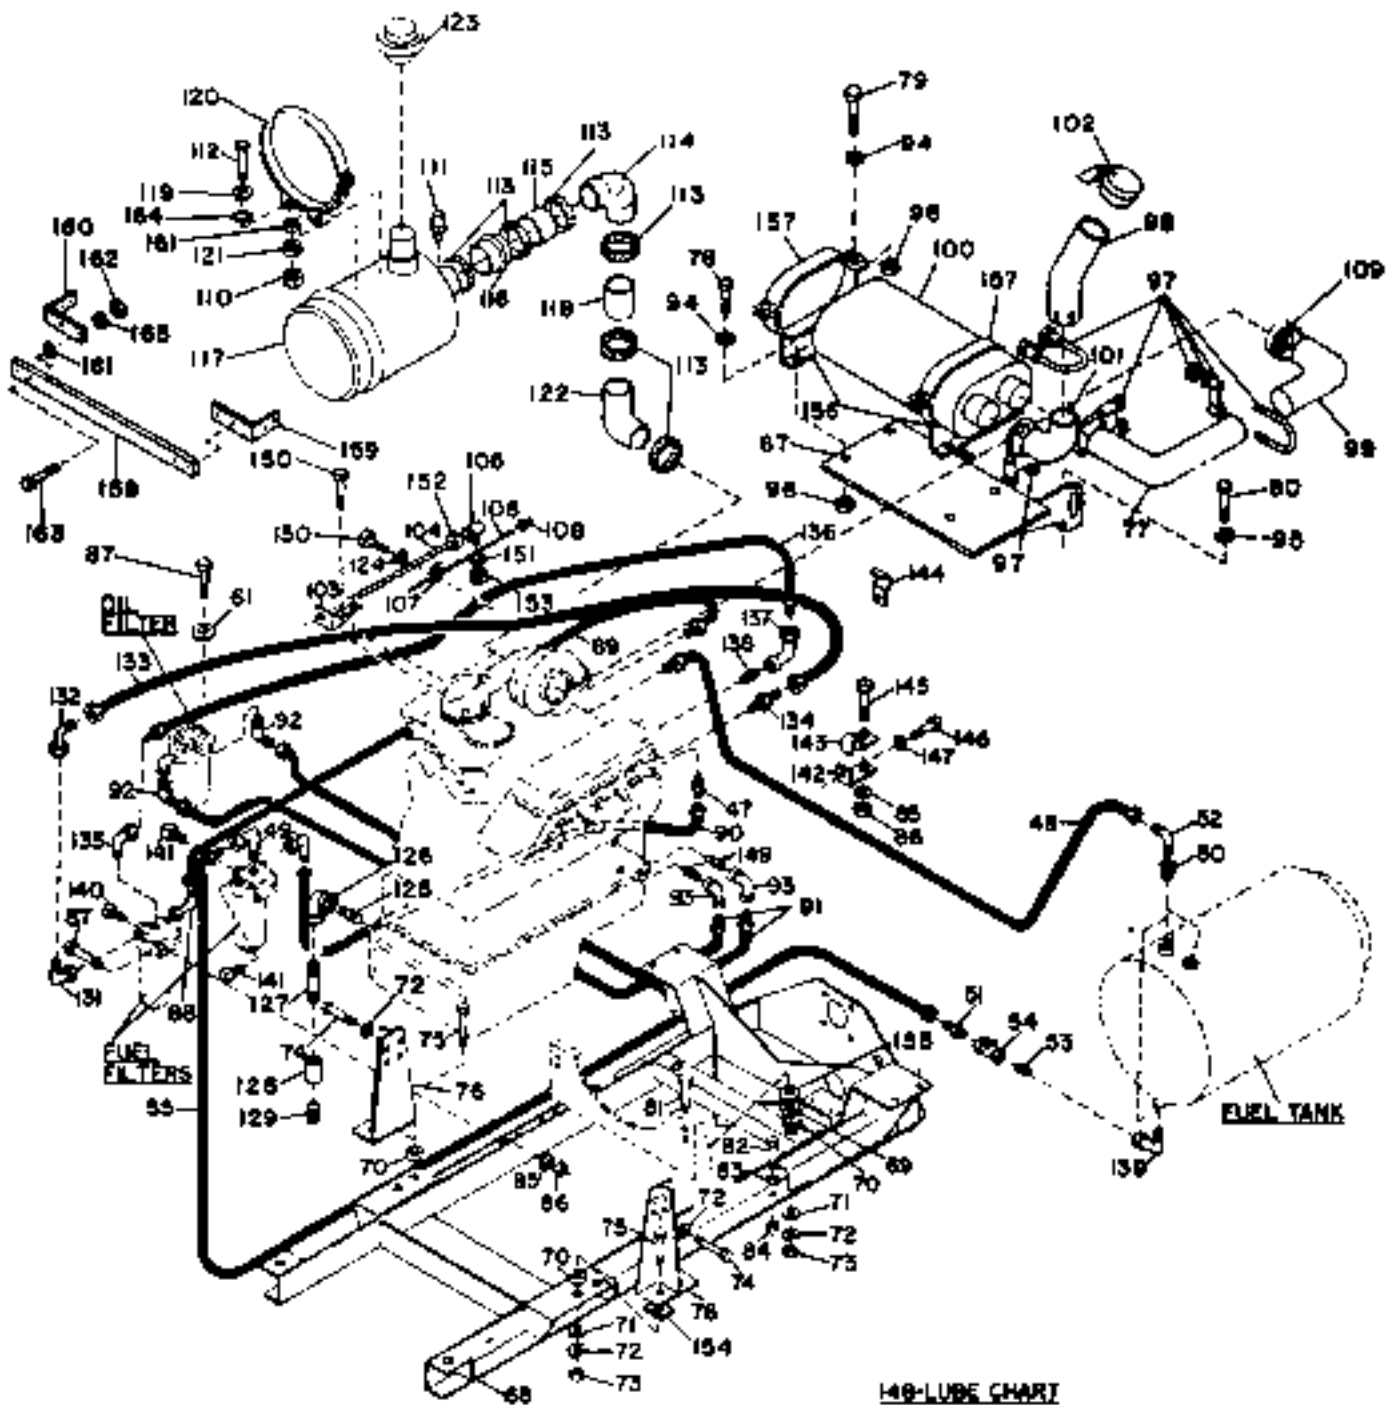

WHEN ORDERING PARTS,
ALWAYS FURNISH MODEL,
SERIAL NUMBER,
DRAWING NUMBER AND
CATALOG REFERENCE NUMBER.

GM6V-71T ENGINE EQUIPMENT
MOUNTING & PIPING

BUCYRUS-ERIE

PARTS LIST

factory spec replacement parts

CAT REF	DESCRIPTION	SERIAL NO.		PART NO.	REPLACE OR VENDOR NO.	REQ.
		FROM	TO/INCL.			
	011 GM 6V-71T ENGINE					
	EQUIPMENT-MOUNTING & PIPING					
	DRAWING Q179B	140060				
47	CONNECTOR	140060		78560490		1
48	HOSE ASSEMBLY	140060		53796455		1
49	ELBOW	140060		78597320		2
50	BUSHING	140060		20017550		1
51	CONNECTOR	140060		78553920		1
52	ELBOW	140060	140124	20214000		1
52	ELBOW	140530		20213500		1
53	NIPPLE	140060		20536000		1
54	GLOBE VALVE	140060		79198000		1
55	HOSE ASSEMBLY	140060	140124	53787126		1
55	HOSE ASSEMBLY	140530		53795804		1
61	FLAT WASHER 3/4	140060		03951900		4
67	MUFFLER CLAMP SUPPORT	140060		748798-01		1
68	ENGINE BASE	140060	140124	892412-01		1
68	ENGINE BASE	140530		879424-01		1
69	SPACER	140060		548158K1		2
70	MOUNT	140060		82629247		6
71	WASHER	140060		521004R1		6
72	LOCKWASHER 5/8	140060		03961700		14
73	FULL NUT 5/8 NC	140060		02713050		6
74	CAPSCREW 5/8X1-3/4 NC	140060		03291560		8
75	GRADE 5 CAPSCREW 5/8X3-1/4 NC	140060		03292040		4
76	GRADE 5 FLYWHEEL HOUSING SUPPORT	140060		628894R21		2
77	EXHAUST ELBOW	140060		646828-01		1
78	CAPSCREW 3/8X1 NC GRADE 5	140060		03279320		4
79	CAPSCREW 3/8X2 NC GRADE 5	140060		03279640		4
80	CAPSCREW 7/16X1 NC GRADE 5	140060		03282320		4
81	CAPSCREW 5/8X5 NC GRADE 5	140060		03292600		2
82	CAPSCREW 3/4X2-3/4 NC GRADE 5	140060		03294880		4
83	JAM NUT 3/4 NC	140060		02714450		4
84	FULL NUT 3/4 NC	140060		02714050		4
85	LOCKWASHER 3/8	140060		03961300		9
86	FULL NUT 3/8 NC	140060		02709150		9
87	CAPSCREW 3/8X1-1/4 NC GRADE 5	140060		03279400		8
88	ELBOW	140060		57063010		1
89	HOSE ASSEMBLY	140060		53627317		1