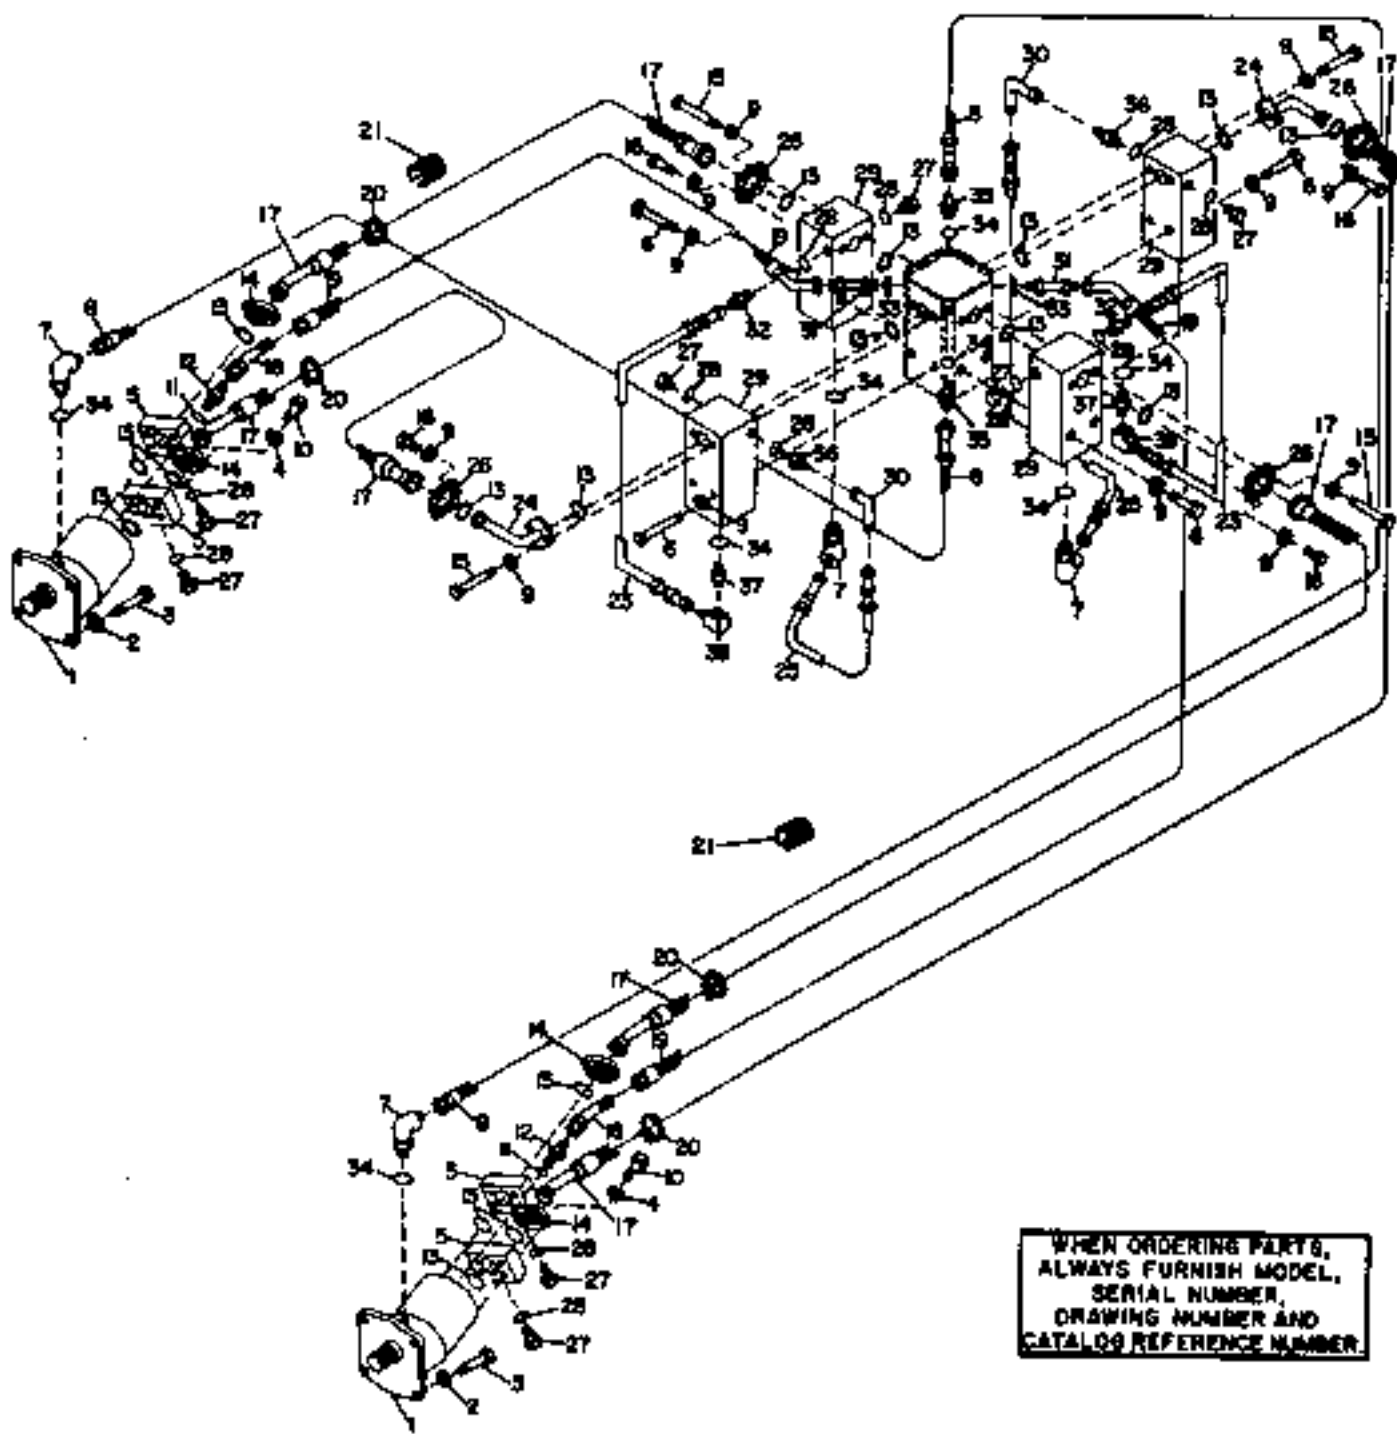

WHEN ORDERING PARTS,
ALWAYS FURNISH MODEL,
SERIAL NUMBER,
DRAWING NUMBER AND
CATALOG REFERENCE NUMBER.

APPLICABLE TO S/N 139363 THRU 139744
FOR S/N ABOVE 139744 SEE DRAWING ZA490

BUCYRUS-ERIE

PARTS LIST

factory spec replacement parts

CAT REF	DESCRIPTION	SERIAL NO.		PART NO.	REPLACE OR VENDOR NO.	REQ.
		FROM	TO/INCL.			
	030 LOWER WORKS HYDRAULIC DRAWING 2A428	139363	139744			X X
1	PROPEL MOTOR-SEE DRAWING 64312322 FOR COMPONENTS	139363	139744	64312322		2
2	LOCKWASHER M16	139363	139744	03990004		8
3	CAPSCREW M16X50MM GRADE 8.8	139363	139744	03552006		8
4	BELLEVILLE WASHER M14	139363	139744	03955006		16
5	BAR	139363	139744	645189-01		4
6	CAPSCREW 1/2X4-1/2 NC GRADE 5	139363	139744	03286440		8
7	ELBOW	139363	139744	57141250		4
8	HOSE ASSEMBLY	139363	139744	53796312		2
9	BELLEVILLE WASHER 1/2	139363	139744	03955003		32
10	CAPSCREW M14X70MM GRADE 8.8	139363	139744	03552023		16
11	O-RING	139363	139744	68120970		2
12	CONNECTOR	139363	139744	78554219		2
13	O-RING	139363	139744	68766270		18
14	HALF FLANGE	139363	139744	548451-01		8
15	CAPSCREW 1/2X5-1/2 NC GRADE 5	139363	139744	03286760		8
16	CAPSCREW 1/2X1-3/4 NC GRADE 5	139363	139744	03285560		16
17	HOSE ASSEMBLY	139363	139744	53796313		4
18	ELBOW	139363	139744	78597558		2
19	HOSE ASSEMBLY	139363	139744	53792067		2
20	CABLE TIE	139363	139744	17448500		4
21	HOSE-11 INCHES	139363	139744	537173-05		4
23	TUBE ASSEMBLY	139363	139744	78308182		2
24	TUBE ASSEMBLY	139363	139744	78308279		2
25	TUBE ASSEMBLY	139363	139744	78389133		2
26	HALF FLANGE	139363	139744	53303627		8
27	PLUG	139363	139744	78625950		8
28	O-RING	139363	139744	68124430		12
29	PROPEL COUNTERBALANCE VALVE-SEE DRAWING 79299835 FOR COMPONENTS	139363	139744	79299835	79299841	4D
29	PROPEL COUNTERBALANCE VALVE-SEE DRAWING 79299841 FOR COMPONENTS	139363	139744	79299841		4
30	ELBOW	139363	139744	78596345		2
31	CONNECTOR	139363	139744	78554225		2
32	CONNECTOR	139363	139744	78553740		2
33	O-RING	139363	139744	68120820		2
34	O-RING	139363	139744	68120797		8