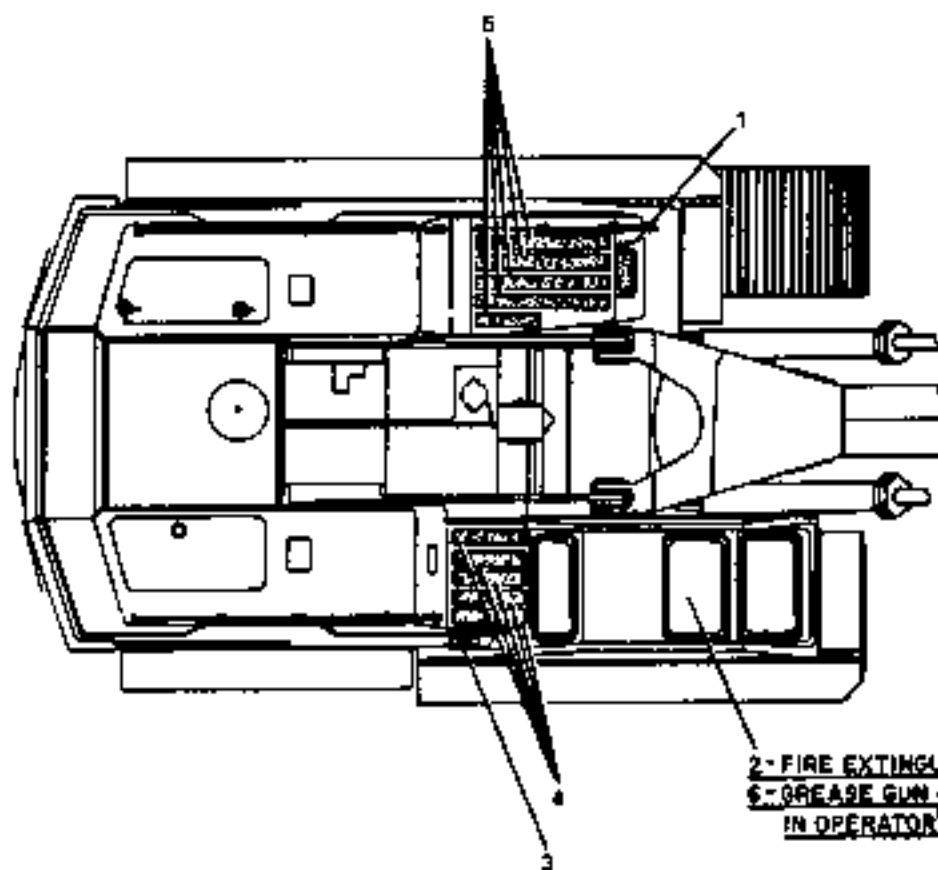

2 - FIRE EXTINGUISHER &
5 - GREASE GUN HOSE ASSEMBLY
IN OPERATOR'S CAB

WHEN ORDERING PARTS,
ALWAYS FURNISH MODEL
SERIAL NUMBER
DRAWING NUMBER AND
CATALOG REFERENCE NUMBER