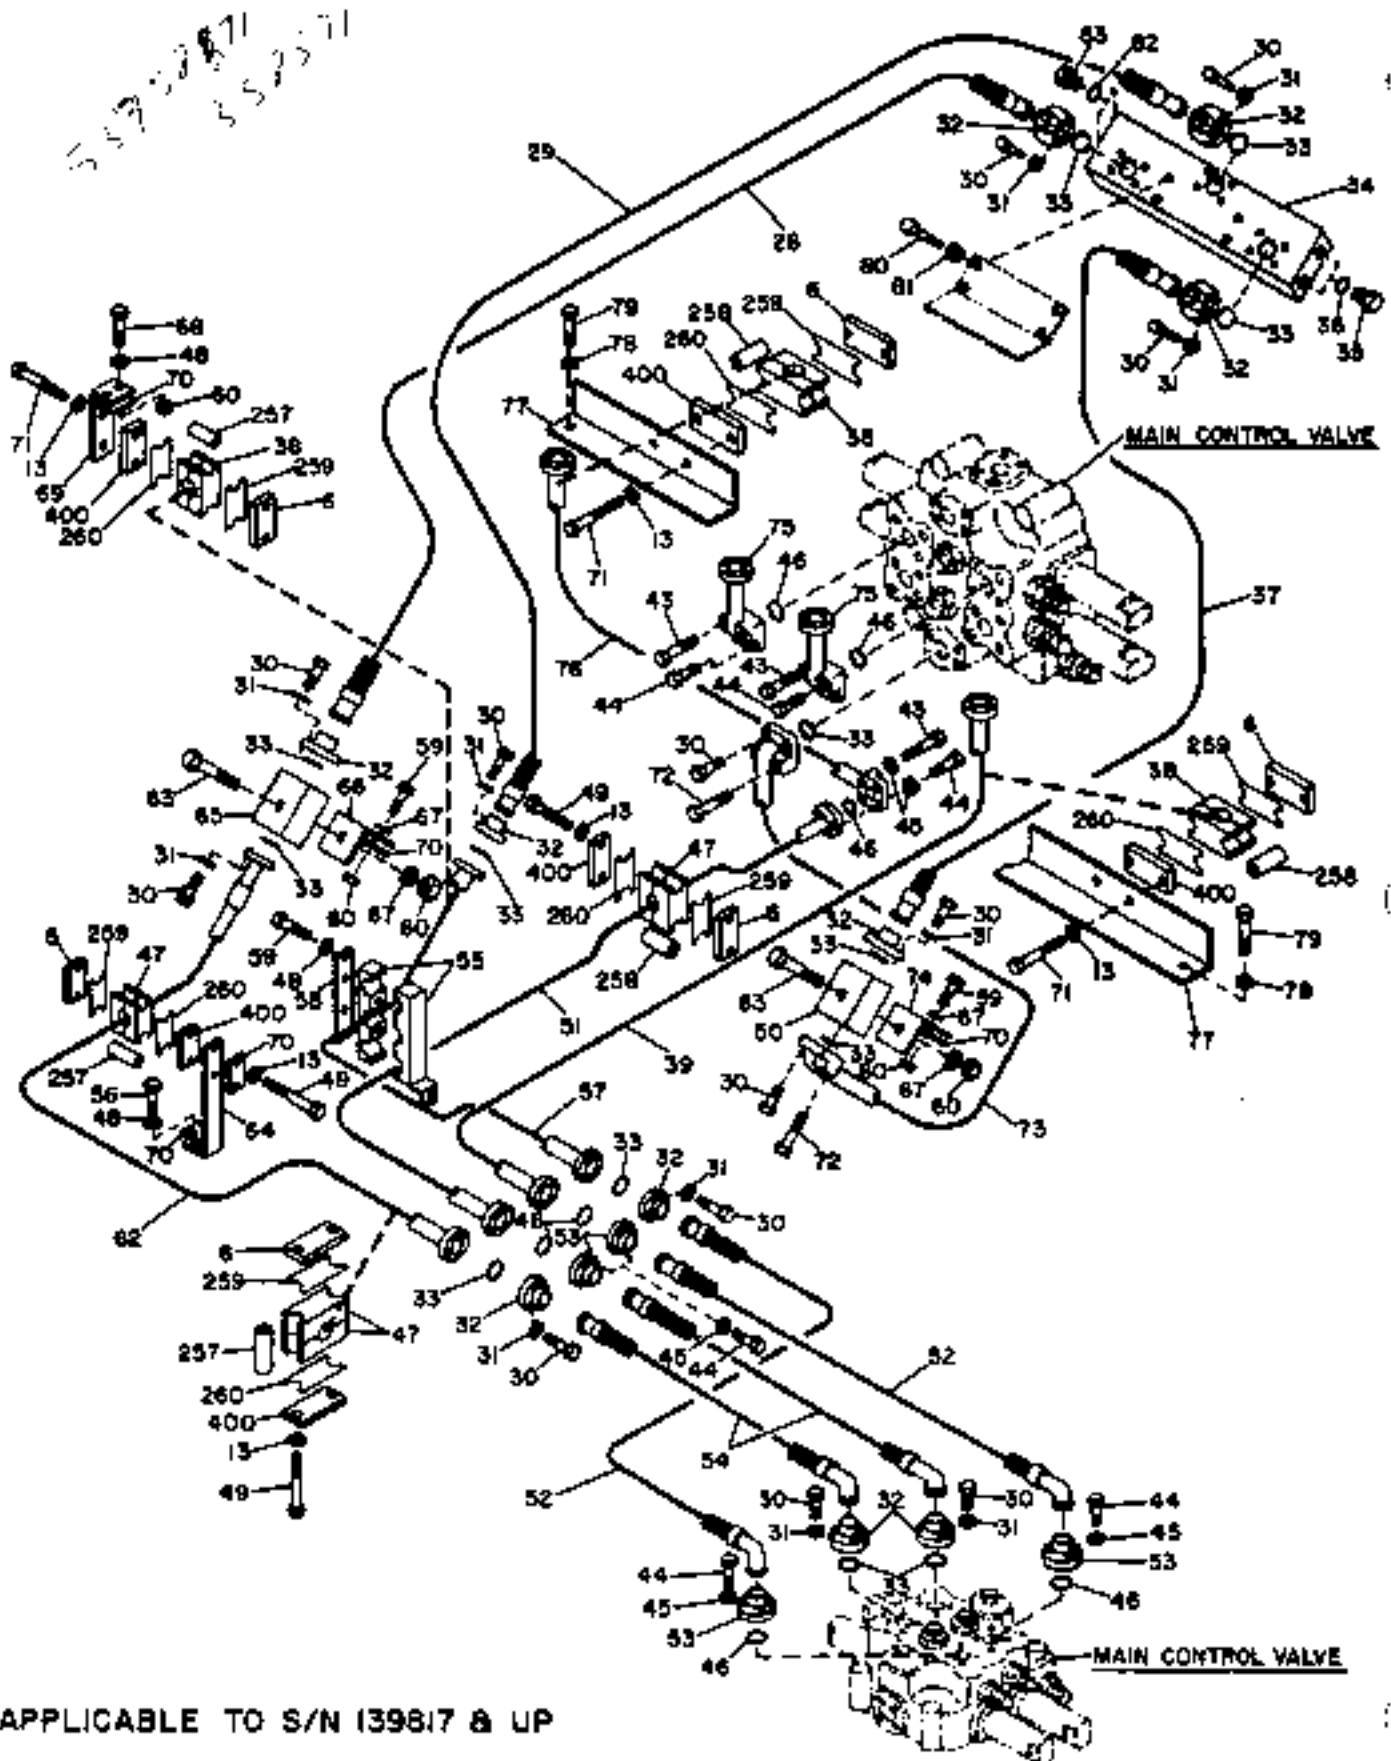

TO GRAPPLE VALVE
SEE DRAWING ZA423J

APPLICABLE TO S/N 140530 & UP

LOGGER ONLY
HYDRAULICS - HIGH PRESSURE
RETURN LINES TO TANK

BUCYRUS-ERIE

factory spec replacement parts

PARTS LIST

CAT REF	DESCRIPTION	SERIAL NO.		PART NO.	REPLACE OR VENDOR NO.	REQ.
		FROM	TO/INCL.			
	012 HIGH PRESSURE HYDRAULICS-RETURN LINES TO TANK					X X X
	LOGGER ONLY DRAWING ZA423L	140530				X X
6	TAPPED BAR	140530		647649-11		6 X
13	LOCKWASHER 3/8	140530		03961300		12 X
23	HOSE ASSEMBLY	140530		53796564		1 X
31	TUBE ASSEMBLY	140530		78461526		1 X
55	TUBE ASSEMBLY	140530		78308498		1 X
84	O-RING	140530		68766270		5 X
85	TUBE ASSEMBLY	140530		78461525		1 X
86	BELLEVILLE WASHER 7/16	140530		03955002		16 X
87	CAPSCREW 7/16X1-1/2 NC GRADE 5	140530		03282480		12 X X
88	HOSE ASSEMBLY	140530		53792806		1 X
89	TEE	140530		78638440		1 X
90	O-RING	140530		68120820		1 X
94	BRACKET	140530		8001113-01		1 X
97	HOSE ASSEMBLY	140530		53788946		1 X
100	ADAPTER	140530		78550255		1 X
101	CAPSCREW 5/8X1-1/4 NC GRADE 5	140530		03292440		2 X X
102	PLAIN WASHER 5/8	140530		03951800		3 X
103	WRIST & PRIMARY HOIST DIRECTIONAL CONTROL VALVE-SEE DRAWING 79380946 FOR COMPONENTS	140530		79380946		1 X X X X
104	LOCKNUT 5/8 NC	140530		02786465		3 X
105	CAPSCREW 5/8X3-1/4 NC GRADE 5	140530		03292040		1 X X
107	O-RING	140530		68136135		8 X
108	TUBE ASSEMBLY	140530		78389654		1 X
109	BELLEVILLE WASHER 1/2	140530		03955003		32 X
110	CAPSCREW 1/2X1-1/2 NC GRADE 5	140530		03285480		12 X X
116	CUSHION CLAMP	140530		82210868		2 X
119	SPACER 1/8	140530		82866418		11 X
120	CABLE TIE	140530		17448500		1 X
121	CAPSCREW 5/8X1 NC GRADE 5	140530		03292280		2 X X
122	LOCKWASHER 5/8	140530		03961700		3 X
123	CAPSCREW 5/8X2-1/2 NC GRADE 5	140530		03291800		1 X X
124	DIG & AUXILIARY HOIST DIRECTIONAL CONTROL VALVE-SEE DRAWING 79380970 FOR COMPONENTS	140530		79380970	647353-01	10X X X X