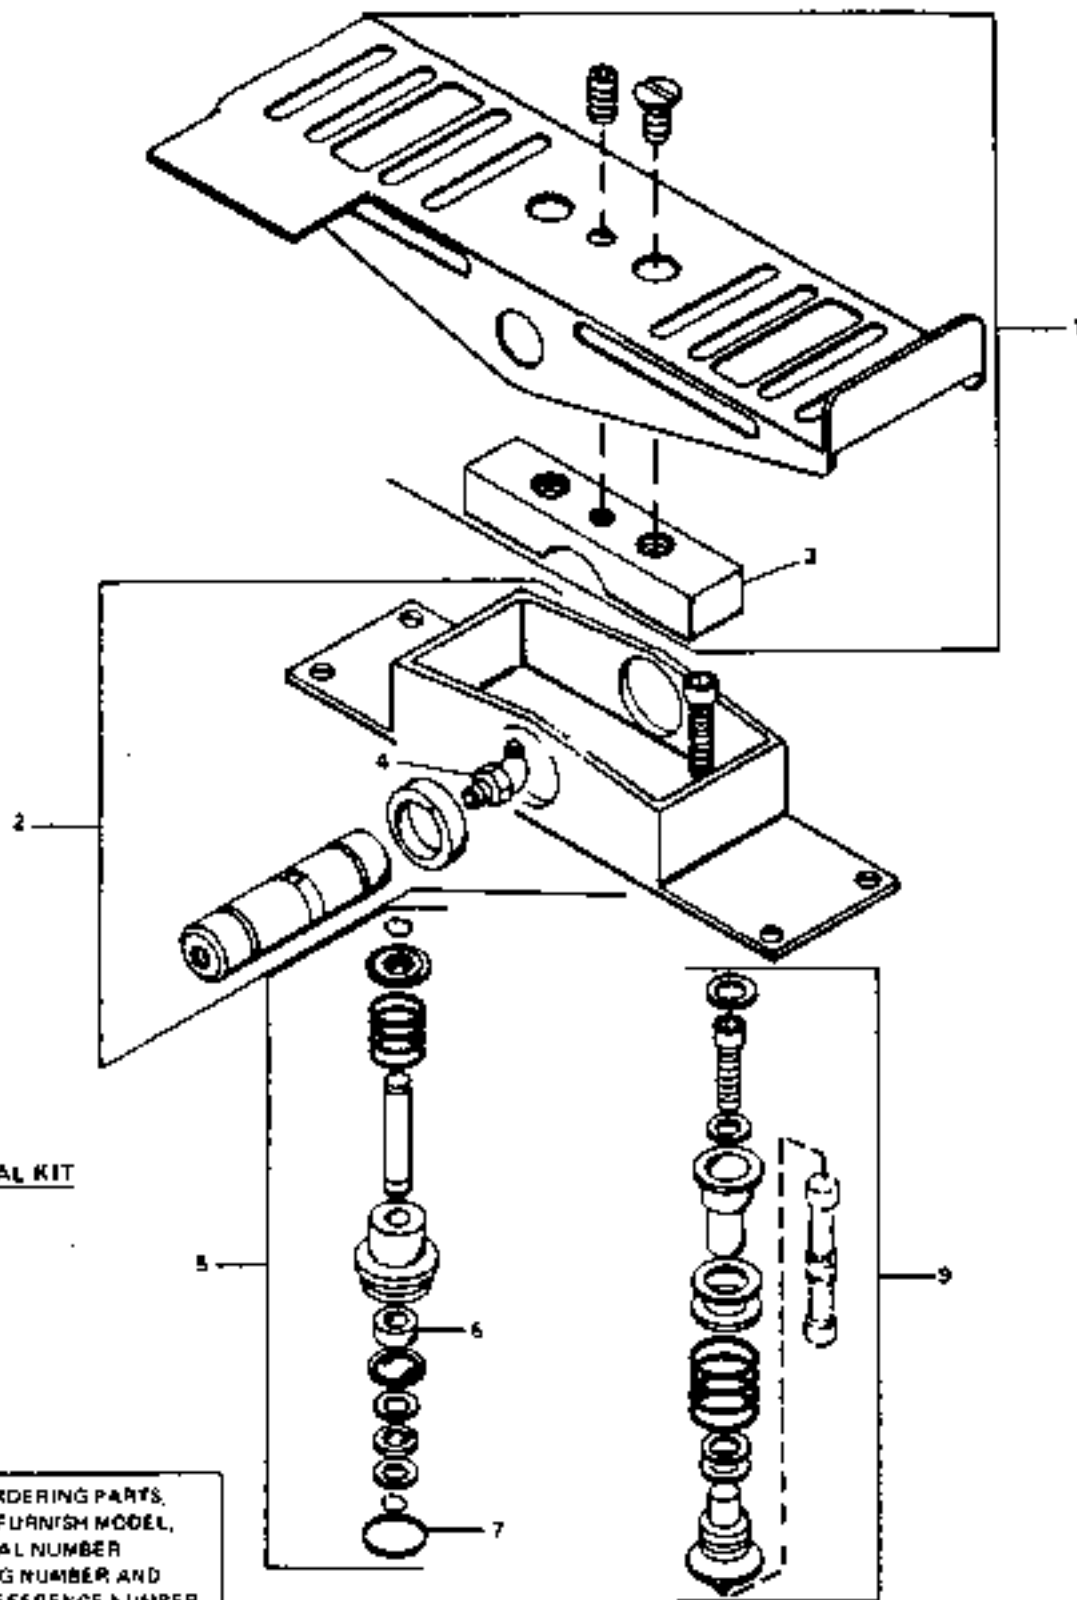

COMPONENTS FOR MODEL NUMBER HVPO3-002V ONLY

COMPONENTS FOR MODEL NUMBER HVP03-014U ONLY

BUCYRUS-ERIE

PARTS LIST

factory spec replacement parts

CAT REF	DESCRIPTION	SERIAL NO.		PART NO.	REPLACE OR VENDOR NO.	REQ.
		FROM	TO/INCL.			
	155 HAND CONTROL VALVE- MODEL NUMBER HVPO3-014U					
	COMPONENTS ONLY CATALOG REFERENCE NUMBERS 5 & 15 DRAWING 79434313					
1	BELLOW			62300422		1
2	BASE & SWIVEL ASSEMBLY-INCLUDES ITEMS 3 THRU 6			62300423		1
3	SCREW-NSI					
4	NUT-NSI					
5	PRESSURE DISC			62300424		1
6	MOUNTING PLATE WITH CARDAN JOINT-NSI					
7	GUIDE BUSHING & SPRING ASSEMBLY- INCLUDES ITEMS 8 THRU 9			62300425		4 X X X X
8	SNAP RING-NSI					
9	WASHER-NSI					
10	SPRING-NSI					
11	GUIDE STUD-NSI					
12	GUIDE BUSHING-NSI					
13	SEALING-NSI					
14	SNAP RING-NSI					
15	SPACER-NSI					
16	SNAP RING-NSI					
17	SNAP RING-NSI					
18	O-RING			79434308		4 X
19	INTERNAL SPRING ASSEMBLY-INCLUDES ITEMS 20 THRU 32			79434307		4 X
20	SCREW-NSI					
21	WASHER-NSI					
22	GUIDE-NSI					
23	SPACER-NSI					
24	SPRING-NSI					
25	SPACER-NSI					
26	SPRING-NSI					
27	SPACER-NSI					
28	SPRING GUIDE-NSI					
29	WASHER-NSI					
30	SPRING-NSI					
31	GUIDE WASHER-NSI					
32	SNAP RING-NSI					