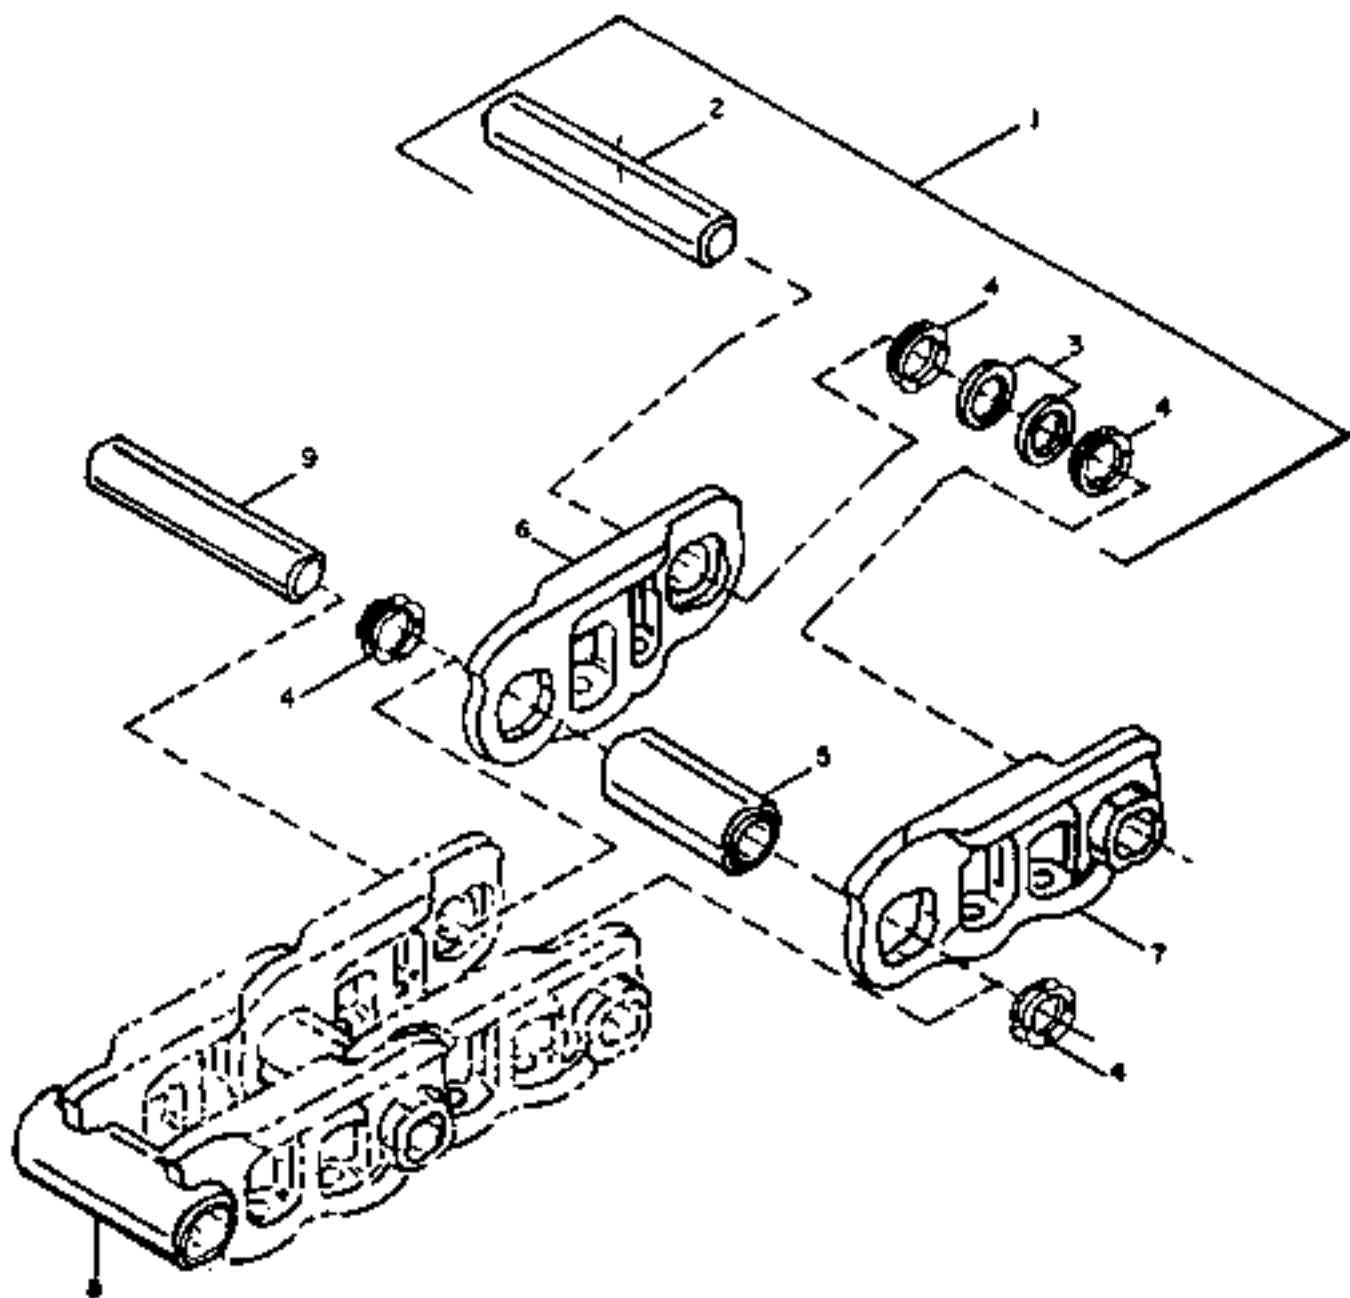

BUCYRUS-ERIE

factory spec replacement parts

PARTS LIST

CAT REF	DESCRIPTION	SERIAL NO.		PART NO.	REPLACE OR VENDOR NO.	REQ.
		FROM	TO/INCL.			
	015					
57	TEE	140530		78637865		1
58	O-RING	140530		68120797		1
59	TEE	140530		78637865		2
60	O-RING	140530		68120797		2
61	CAP NUT	140530		78623400		1
62	CAP NUT	140530		78623400		2
63	HOSE ASSEMBLY	140530		53792844		1
64	HOSE ASSEMBLY	140530		53792844		1
65	CONNECTOR	140530		78553833		1
66	O-RING	140530		68120797		1
67	PRESSURE REDUCING VALVE-SEE DRAWING 79434215 FOR	140530		79434215		1 X
	79434215 FOR COMPONENTS					X
	COMPONENTS					X
68	SHUTTLE VALVE	140530		79434809		1
69	HOSE ASSEMBLY	140530		53794256		2 X
70	HOSE ASSEMBLY	140530		53786964		1
71	HOSE ASSEMBLY	140530		53786970		1
72	HOSE ASSEMBLY	140530		53788558		1 X
73	HOSE ASSEMBLY	140530		53786638		1 X
74	CONNECTOR	140530		78553740		4
75	O-RING	140530		68124430		4
76	UNION	140530		78649722		1
77	O-RING	140530		68120797		2
78	CONNECTOR	140530		78553906		2
79	O-RING	140530		68120797		2
81	ADAPTER	140530		78554211		1
82	TEE	140530		78638487		1
83	LOCKNUT C 1/4 NC	140530		02786345		2
84	FLAT WASHER 1/4	140530		03951200		2
85	CAPSCREW 1/4X2-1/4 NC GRADE 5	140530		03273680		2

WHEN ORDERING PARTS
ALWAYS FURNISH MODEL
SERIAL NUMBER,
DRAWING NUMBER AND
CATALOG REFERENCE NUMBER