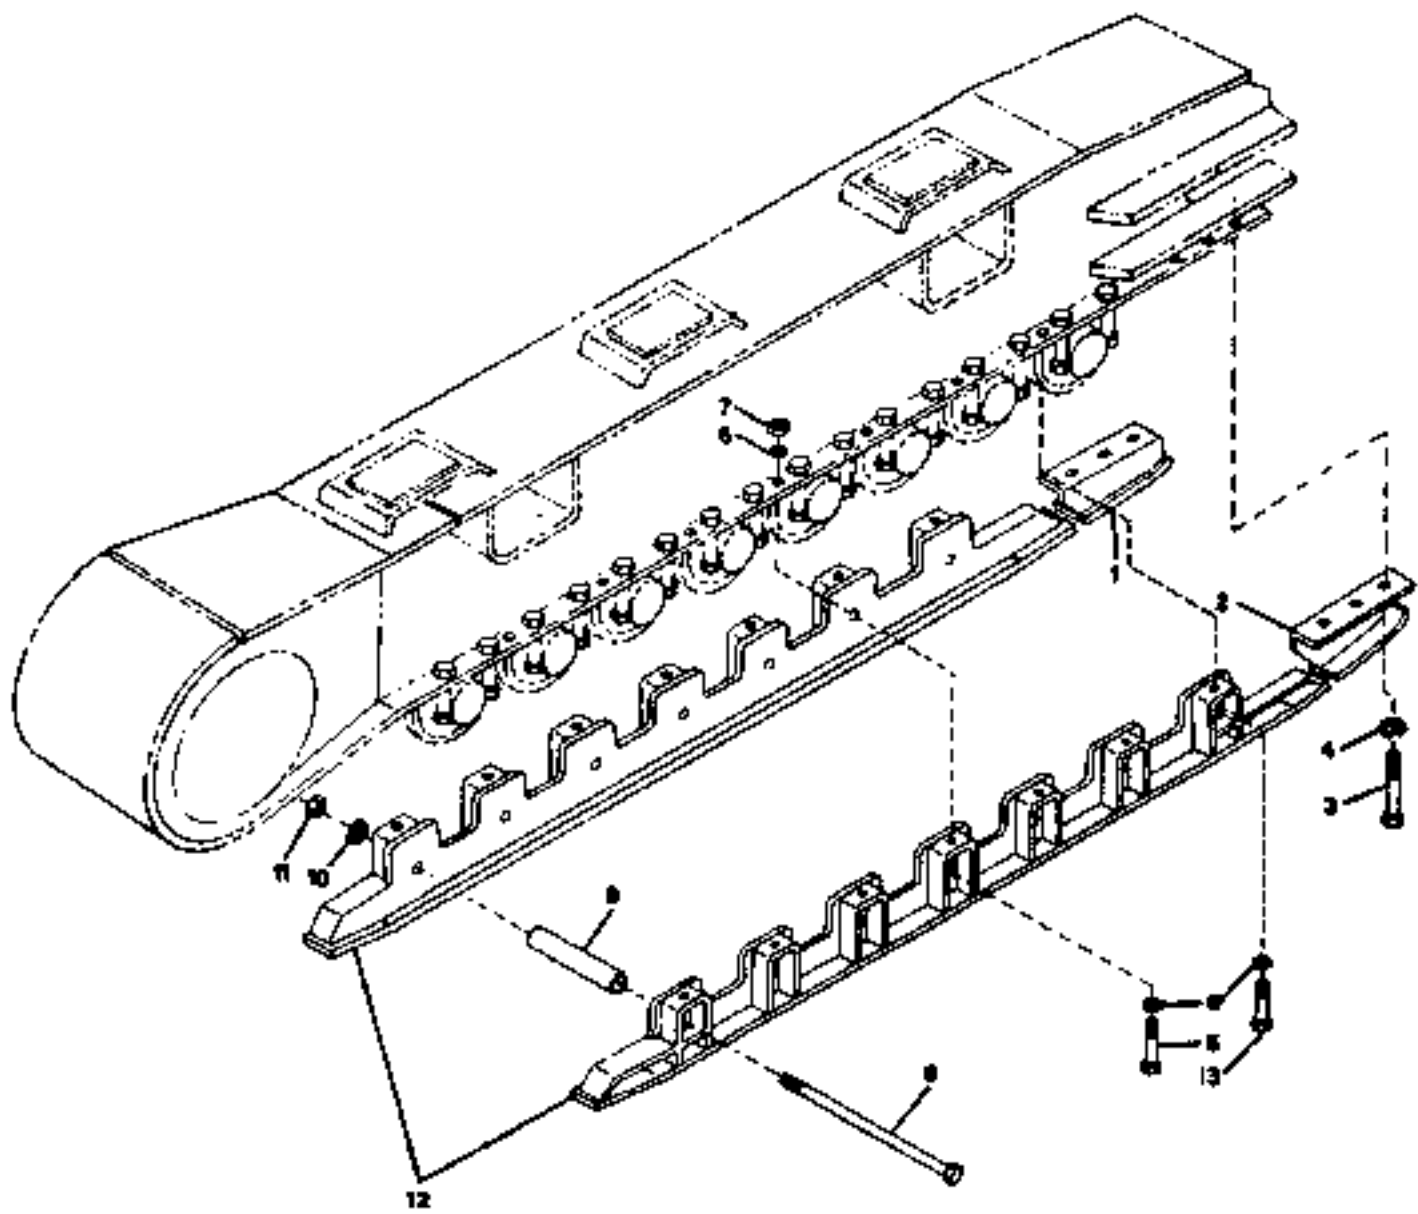

WHEN ORDERING PARTS,
ALWAYS FURNISH MODEL,
SERIAL NUMBER,
DRAWING NUMBER AND
CATALOG REFERENCE NUMBER.