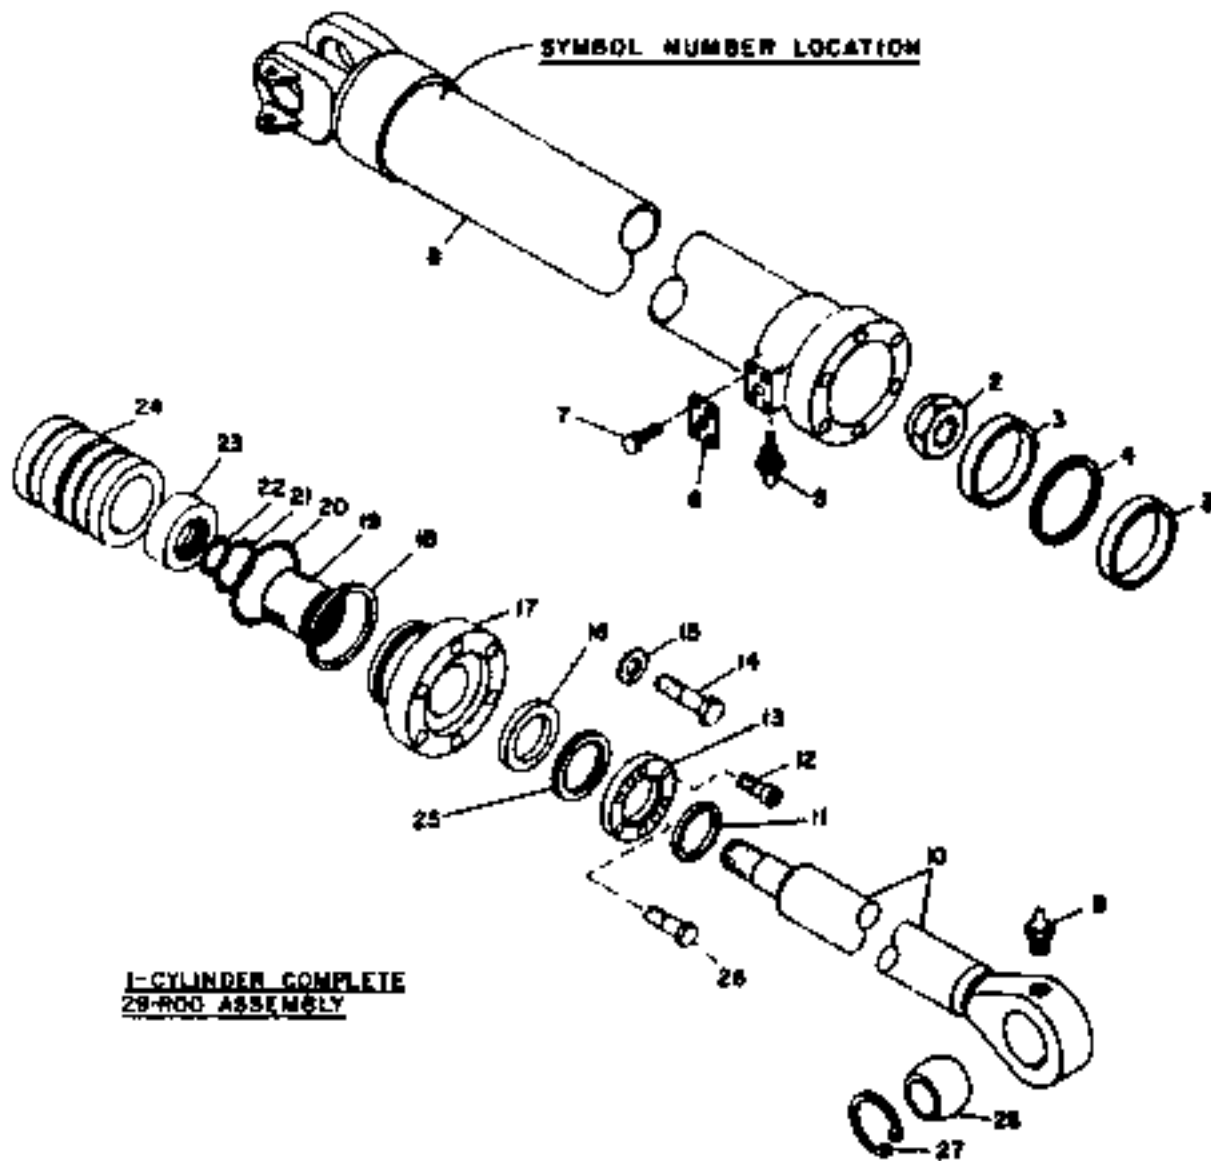

1-CYLINDER COMPLETE
28-ROD ASSEMBLY

WHEN ORDERING PARTS,
ALWAYS FURNISH MODEL,
SERIAL NUMBER,
DRAWING NUMBER AND
CATALOG REFERENCE NUMBER

APPLICABLE TO SYMBOL 15083V, 15128V

BUCYRUS-ERIE

PARTS LIST

factory spec replacement parts

CAT REF	DESCRIPTION	SERIAL NO.		PART NO.	REPLACE OR VENDOR NO.	REQ.
		FROM	TO/INCL.			
	001 DIG CYLINDER					
	DRAWING VD111	15083V	15128V			
1	CYLINDER COMPLETE	15083V	ONLY	15083V		1
1	CYLINDER COMPLETE	15128V	ONLY	15128V		1
2	NUT-2-1/4 NC-NSI	15083V	15128V			
3	WEAR RING	15083V	15128V	68754231		2
4	PISTON SEAL	15083V	15128V	72080800		1
5	BLEEDER SCREW	15083V	ONLY	29045007		2
6	PLATE	15083V	15128V	537486K1		2
7	CAPSCREW-NSI	15083V	15128V			
8	HOUSING	15083V	15128V	833479K41		1
9	LUBE FITTING 1/4	15083V	15128V	57045010		1
10	ROD-NSI	15083V	15128V			
11	ROD WIPER-NSI	15083V	15128V			
12	CAPSCREW-NSI	15083V	15128V			
13	WIPER-NSI	15083V	15128V			
14	CAPSCREW 1X4 GRADE 8	15083V	15128V	03350585		6
15	LOCKWASHER 1	15083V	15128V	03962000		6
16	SPLIT SEAL	15083V	15128V	72042520		1
16	SOLID SEAL-NSI	15083V	ONLY			
17	GLAND-NSI	15083V	15128V			
18	BACK-UP WASHER	15083V	15128V	68145844		1
19	WEAR RING-NSI	15083V	15128V			
20	O-RING-NSI	15083V	15128V			
21	O-RING-NSI	15083V	15128V			
22	O-RING-NSI	15083V	15128V			
23	SPACER-NSI	15083V	15128V			
24	PISTON-NSI	15083V	15128V			
25	BEARING-NSI	15083V	15128V			
26	CAPSCREW-NSI	15083V	15128V			
27	SNAP RING	15083V	15128V	68118670		1
28	BUSHING	15083V	15128V	82076530		1
29	ROD ASSEMBLY-INCLUDES	15083V	ONLY	746054K51		1
	ITEMS 2,10 THRU 13, 16,17,19 & 21 THRU 28					
29	ROD ASSEMBLY-INCLUDES	15128V	ONLY	746998 K1		1
	ITEMS 2,10 THRU 13, 16,17,19 & 21 THRU 28					
	REPAIR KIT FOR 15083V & 15128V-INCLUDES ITEMS 3,4,11,16,18 THRU 22 & 25			62303415