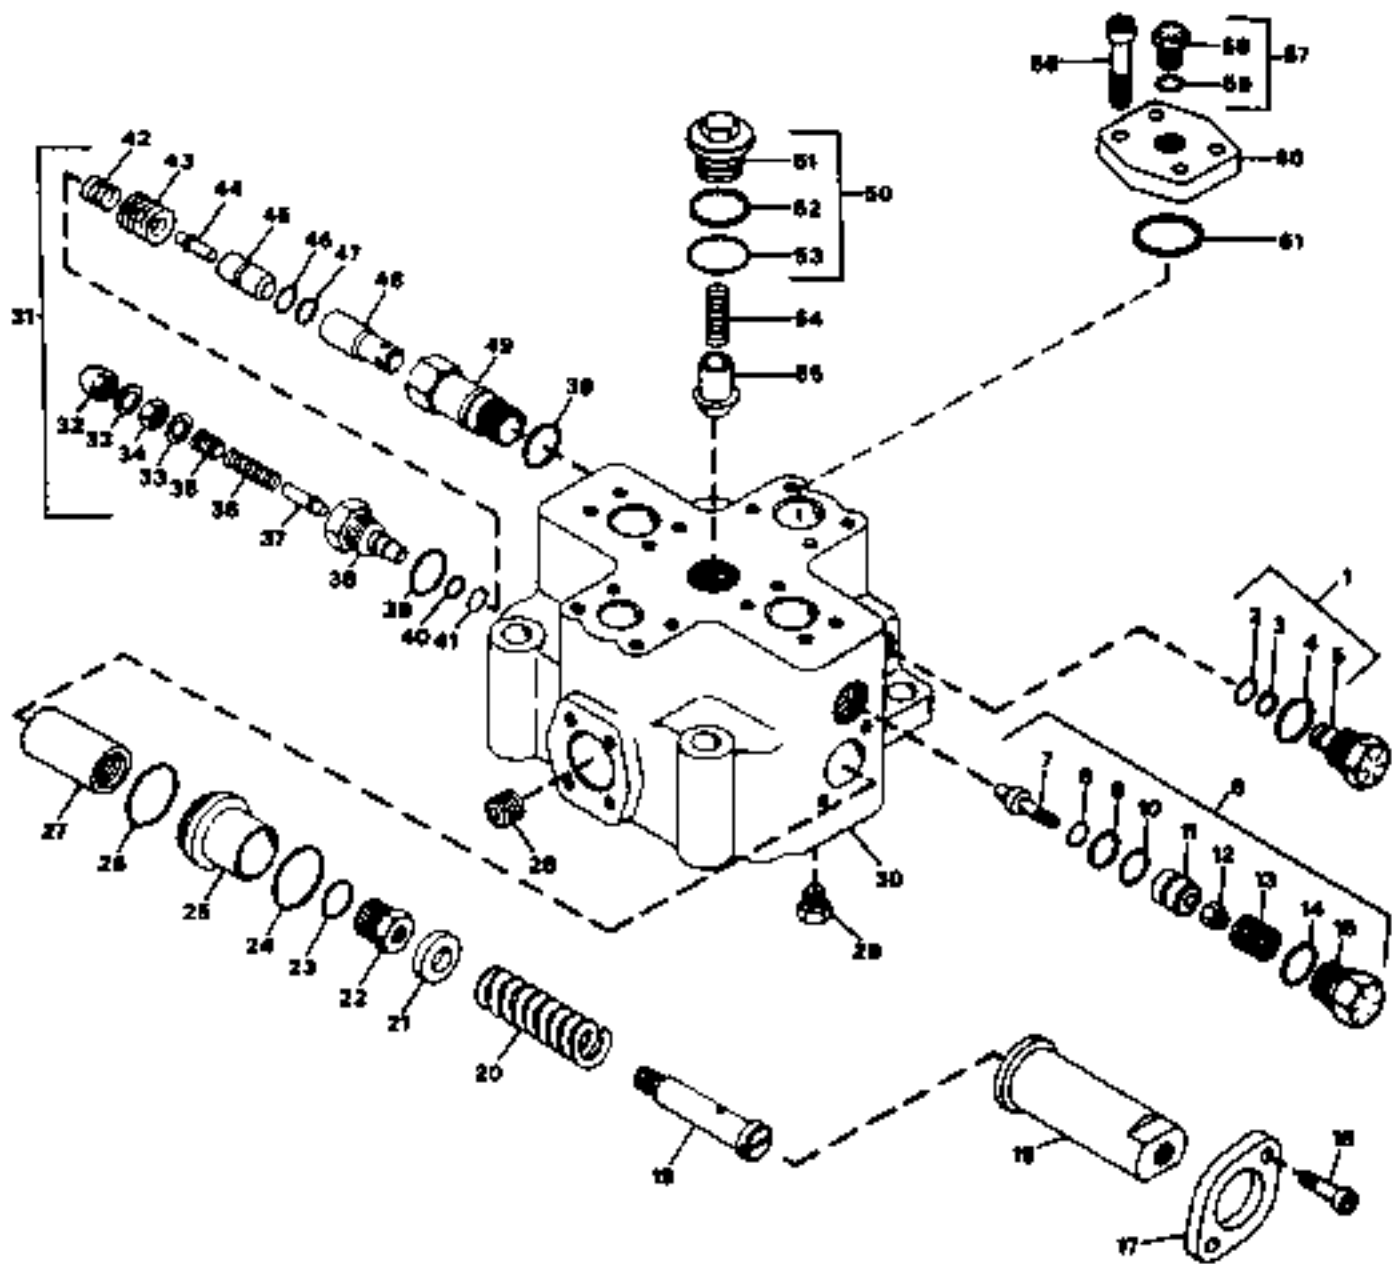

WHEN ORDERING PARTS,
ALWAYS FURNISH MODEL,
SERIAL NUMBER,
DRAWING NUMBER AND
CATALOG REFERENCE NUMBER

COMPONENTS FOR MODEL NUMBER 7130-A-6 ONLY

BUCYRUS-ERIE

factory spec replacement parts

PARTS LIST

CAT REF	DESCRIPTION	SERIAL NO.		PART NO.	REPLACE OR VENDOR NO.	REQ.
		FROM	TO/INCL.			
	150 PROPEL DIRECTIONAL CONTROL VALVE MODEL NUMBER 7130A6 COMPONENTS ONLY CATALOG REFERENCE NUMBER 153 DRAWING 79381537					
1	SHUT-OFF SUB-ASSEMBLY INCLUDES ITEMS 2 THRU 5			79381540		1
2	O-RING			79381013		1
3	BACK-UP RING			79381543		1
4	O-RING			68120867		1
5	PLUG			79381542		1
6	ANTI-VOID SUB- ASSEMBLY-INCLUDES ITEMS 7 & 15			79381281		1
7	POPPET			79381309		1
8	O-RING			79381013		1
9	BACK-UP RING			79381126		1
10	O-RING			68133152		1
11	SPACER			79381308		1
12	NUT			79381310		1
13	SPRING			79381311		1
14	O-RING			68120867		1
15	PLUG			79381304		1
16	CAPSCREW			79381146		1
17	PLATE			79381915		2
18	CAP			79381919		2
19	SPRING RETAINER			79381918		2
20	SPRING			79381911		2
21	SPACER			79381921		2
22	PLUG			79381917		2
23	O-RING			79381125		2
24	O-RING			79381174		2
25	CAP RETAINER			79381920		2
26	O-RING			79381180		2
27	PLUNGER-NS1					
28	PLUG			20766990		1
29	PIPE PLUG			79381241		2
30	HOUSING-NS1					
31	MAIN RELIEF VALVE SUB ASSEMBLY-5000 PSI- INCLUDES ITEMS 32 THRU 49			79381945		1
32	ACORN NUT			79381372		1
33	WASHER			79381369		2
34	NUT			79381371		1
35	SCREW			79381934		1