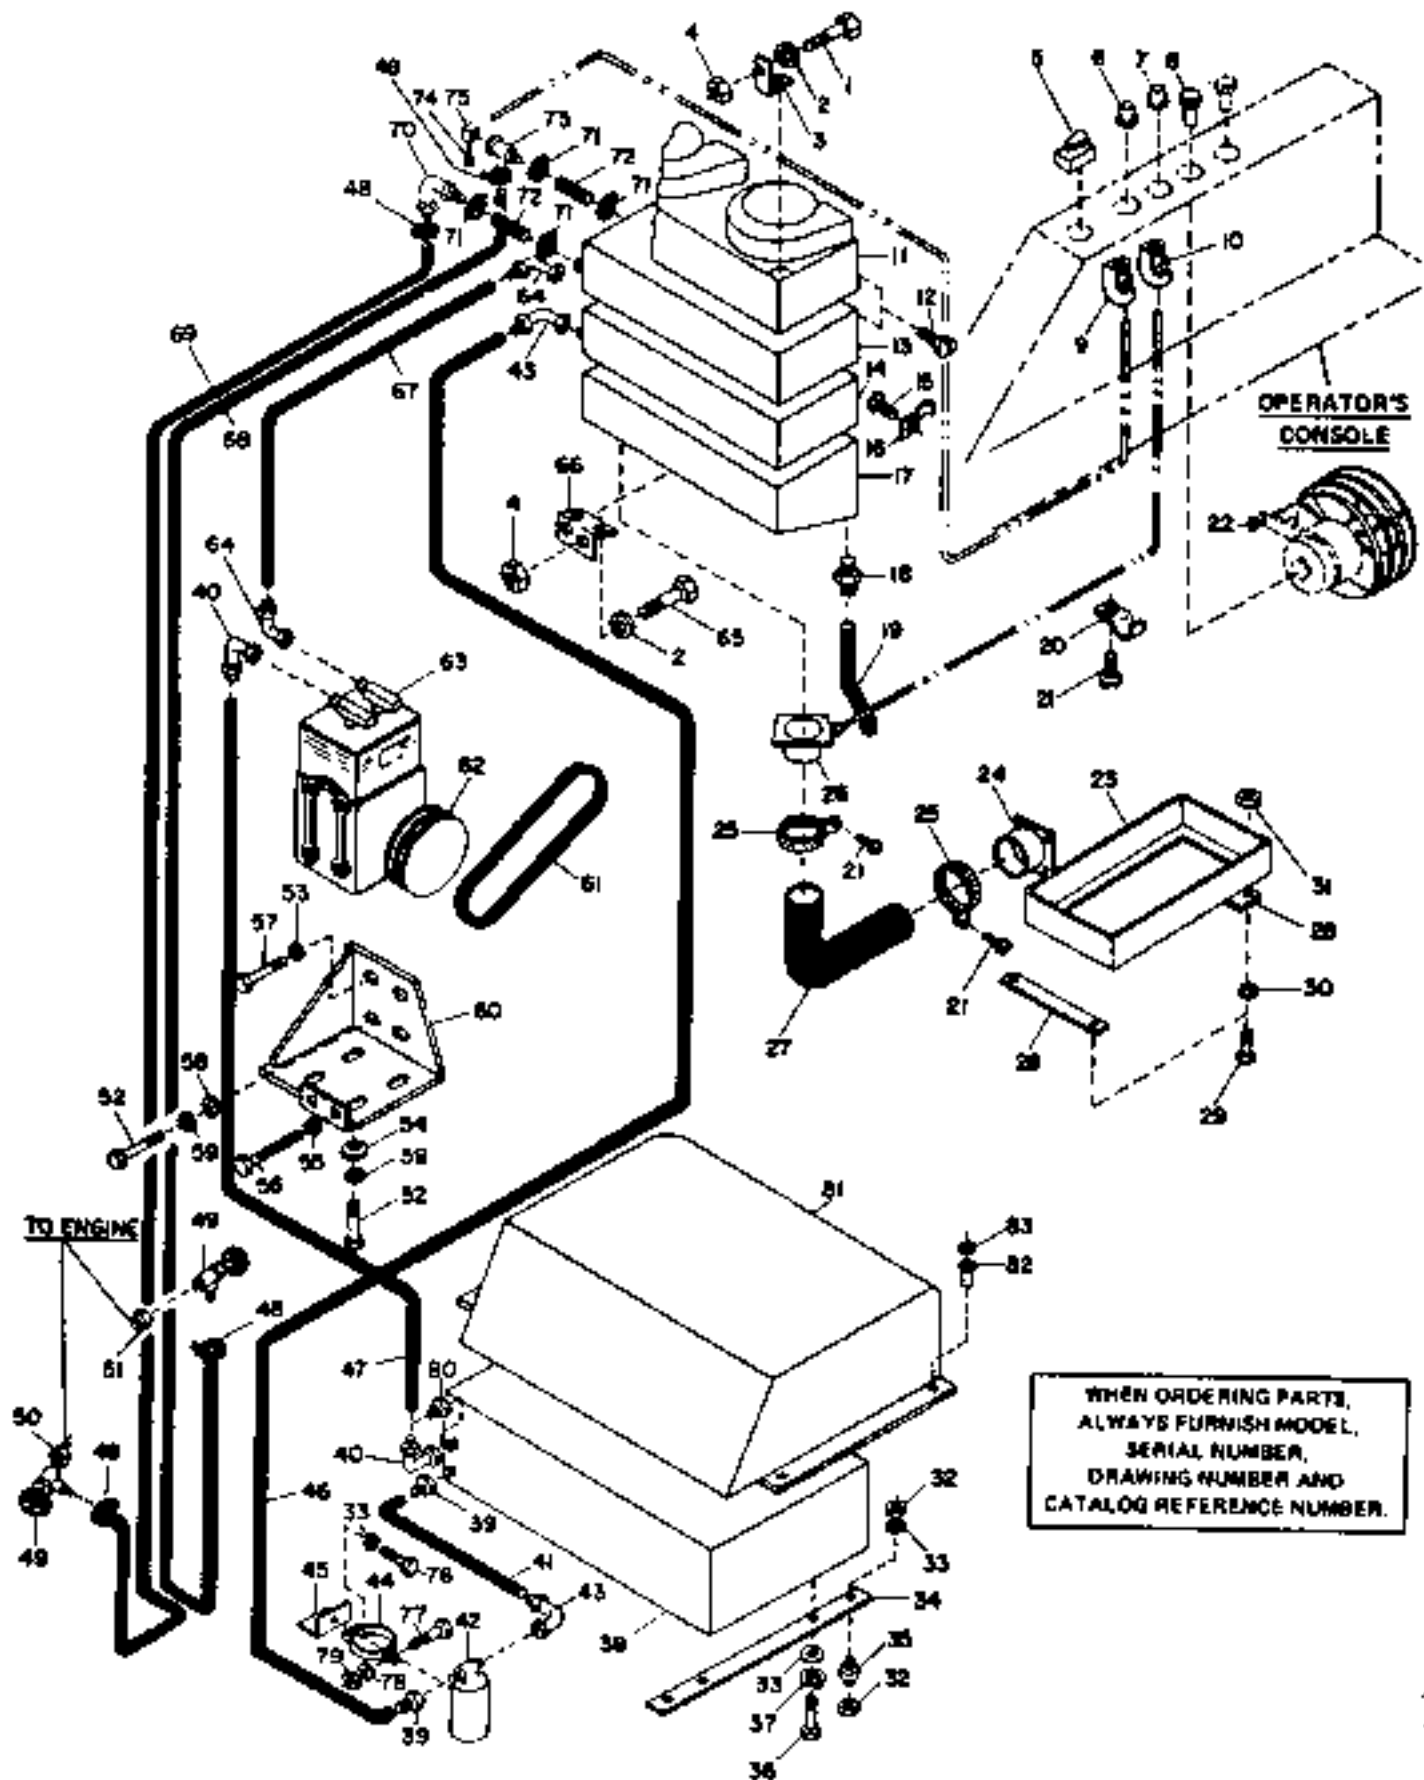

480 HEATER, DEFROSTER, FRESH AIR, AIR CONDITIONER & PIPING WA116

BUCYRUS-ERIE

PARTS LIST

factory spec replacement parts

CAT REF	DESCRIPTION	SERIAL NO.		PART NO.	REPLACE OR VENDOR NO.	REQ.
		FROM	TO/INCL.			
	005 HEATER, DEFROSTER, FRESH AIR, AIR CONDITIONER & PIPING DRAWING	NA116	139363			
1	CAPSCREW 1/4X7/8 NC GRADE 2		139363	03173280		2
2	FLAT WASHER 1/4		139363	03951200		4
3	CLIP		139363	37140104		2
4	LOCKNUT C 1/4 NC		139363	02786345		4
5	ROTARY SWITCH		139363	12774164		1
6	KNOB		139363	82593001		1
7	KNOB		139363	82593001		1
8	RHEOSTAT SWITCH		139363	46859692		1
9	CONVERTER CABLE		139363	46266060	46321776	1D
10	CONVERTER CABLE		139363	46266065	46321776	1D
11	BLOWER-SEE DRAWING 47079D46 FOR COMPONENTS		139363	47079046		1
12	SCREW 10X3/8		139363	37140102		15
13	HEATER		139363	12251616		1
14	EVAPORATOR		139363	82245864		1
15	SELF-TAPPING SCREW 7X1/2		139363	03891735		4
16	CLAMP		139363	82140015		1
17	DRAIN PAN		139363	87550502		1
18	CONNECTOR		139363	53275030		2
19	DRAIN HOSE		139363	53335060		2
20	CLAMP		139363	82140015		1
21	SELF-TAPPING SCREW 7X1/2		139363	03891735		6
22	DEFROSTER FAN		139363	47100774		1
23	AIR FILTER-COMPONENTS NOT FURNISHED SEPARATELY		139363	46163220		1
24	DAMPER ASSEMBLY WITH ADAPTER		139363	82230377		1
25	CLAMP		139363	82140016		2
26	DAMPER ASSEMBLY		139363	82230375		1
27	DUCT		139363	82236253		1
28	BRACKET		139363	548540K1		2
29	CAPSCREW 1/4X7/8 NC GRADE 2		139363	03173280		4
30	LOCKWASHER 1/4		139363	03961010		4
31	FULL NUT 1/4 NC		139363	02707150		4
32	FULL NUT 3/8 NC		139363	02709150		8
33	FLAT WASHER 3/8		139363	03951400		9
33	FLAT WASHER 3/8		139490	03951400		1
34	STRIP		139363	550267K1		2
35	MOUNT		139363	82629254		4