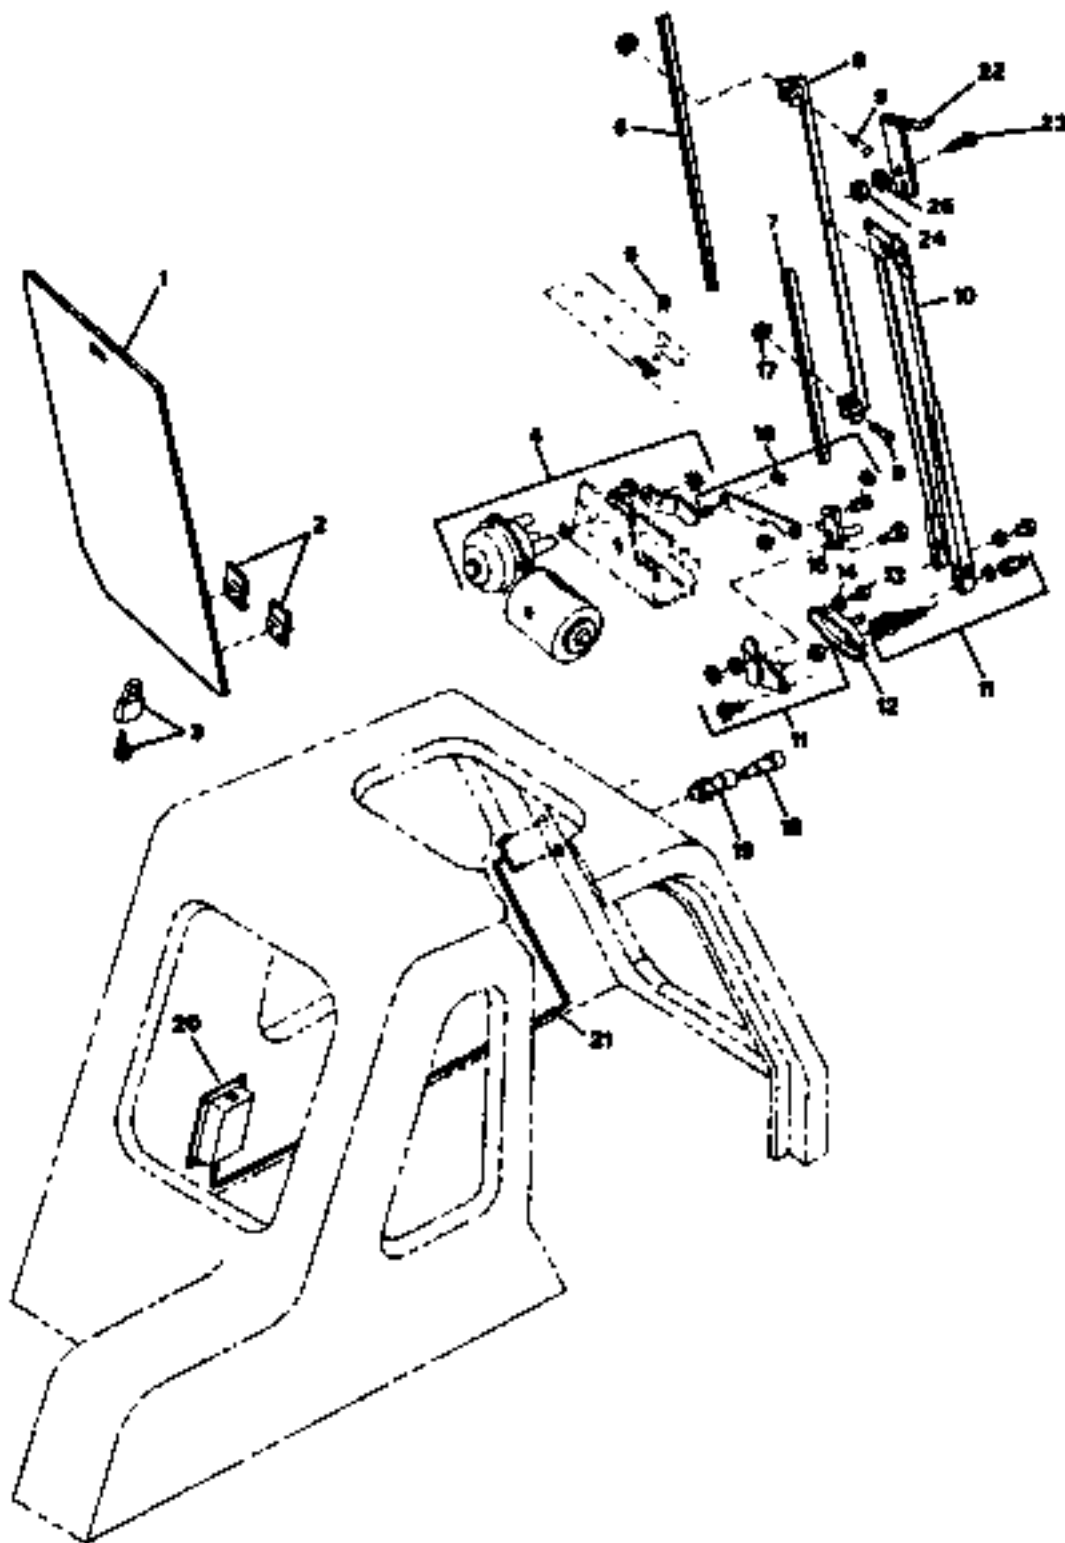

WHEN ORDERING PARTS,
ALWAYS FURNISH MODEL,
SERIAL NUMBER,
DRAWING NUMBER AND
CATALOG REFERENCE NUMBER.

**WINDSHIELD WIPER, WASHER
AND FRONT WINDOW GUARD**

BUCYRUS-ERIE

factory spec replacement parts

PARTS LIST

CAT REF	DESCRIPTION	SERIAL NO.		PART NO.	REPLACE DR VENDOR NO.	REQ.
		FROM	TO/INCL.			
	010 WINDSHIELD WIPER, WASHER & FRONT WINDOW GUARD					
	DRAWING W164	139363				
1	GUARD	139363	140124	643193K1		1
1	COVER	140530		750147-01		1
2	BRACKET	139363	140124	550126K1		2
3	PADLOCK	139363		82608600		1
4	MOTOR-COMPONENTS NOT FURNISHED SEPARATELY	139363		46638028		1
5	SWITCH	139363		82974987		1
6	BLADE	139363		82019845		1
7	BLADE	139363		82019741		1
8	BLADE ARM	139363		744009K21		1
9	MACHINE SCREW 6-32X5/8 NC CADMIUM PLATED	139363		03638220		2
10	PANTOGRAPH ARM	139363		82005607		1
11	PIVOT SHAFT	139363		46640017		1
12	ADAPTER	139363		82001904		1
13	CAPSCREW 1/4X1-1/4 NF GRADE 2	139363		03223400		2
14	LOCKWASHER 1/4	139363		03961010		2
15	BRACKET	139363		553194-01		1
16	DRIVE ARM ASSEMBLY	139363		46640003		1
17	LOCKNUT 6-32	139363		02786312		2
18	NOZZLE KIT	139363		82970359		1
19	EXTENDERS	139363		548838K1		2
20	CANNISTER AND MOTOR KIT	139363		82970360		1
21	TUBING-SPECIFY LENGTH	139363		82945600		
22	WIPER ARM BRACKET	139363		645759-01		1
23	MACHINE SCREW 1/4X 1-1/4 NC-CADMIUM PLATED	139363		03646440		2
24	LOCKNUT C 1/4 NC	139363		02786365		2
25	FLAT WASHER 1/4	139363		03951220		4