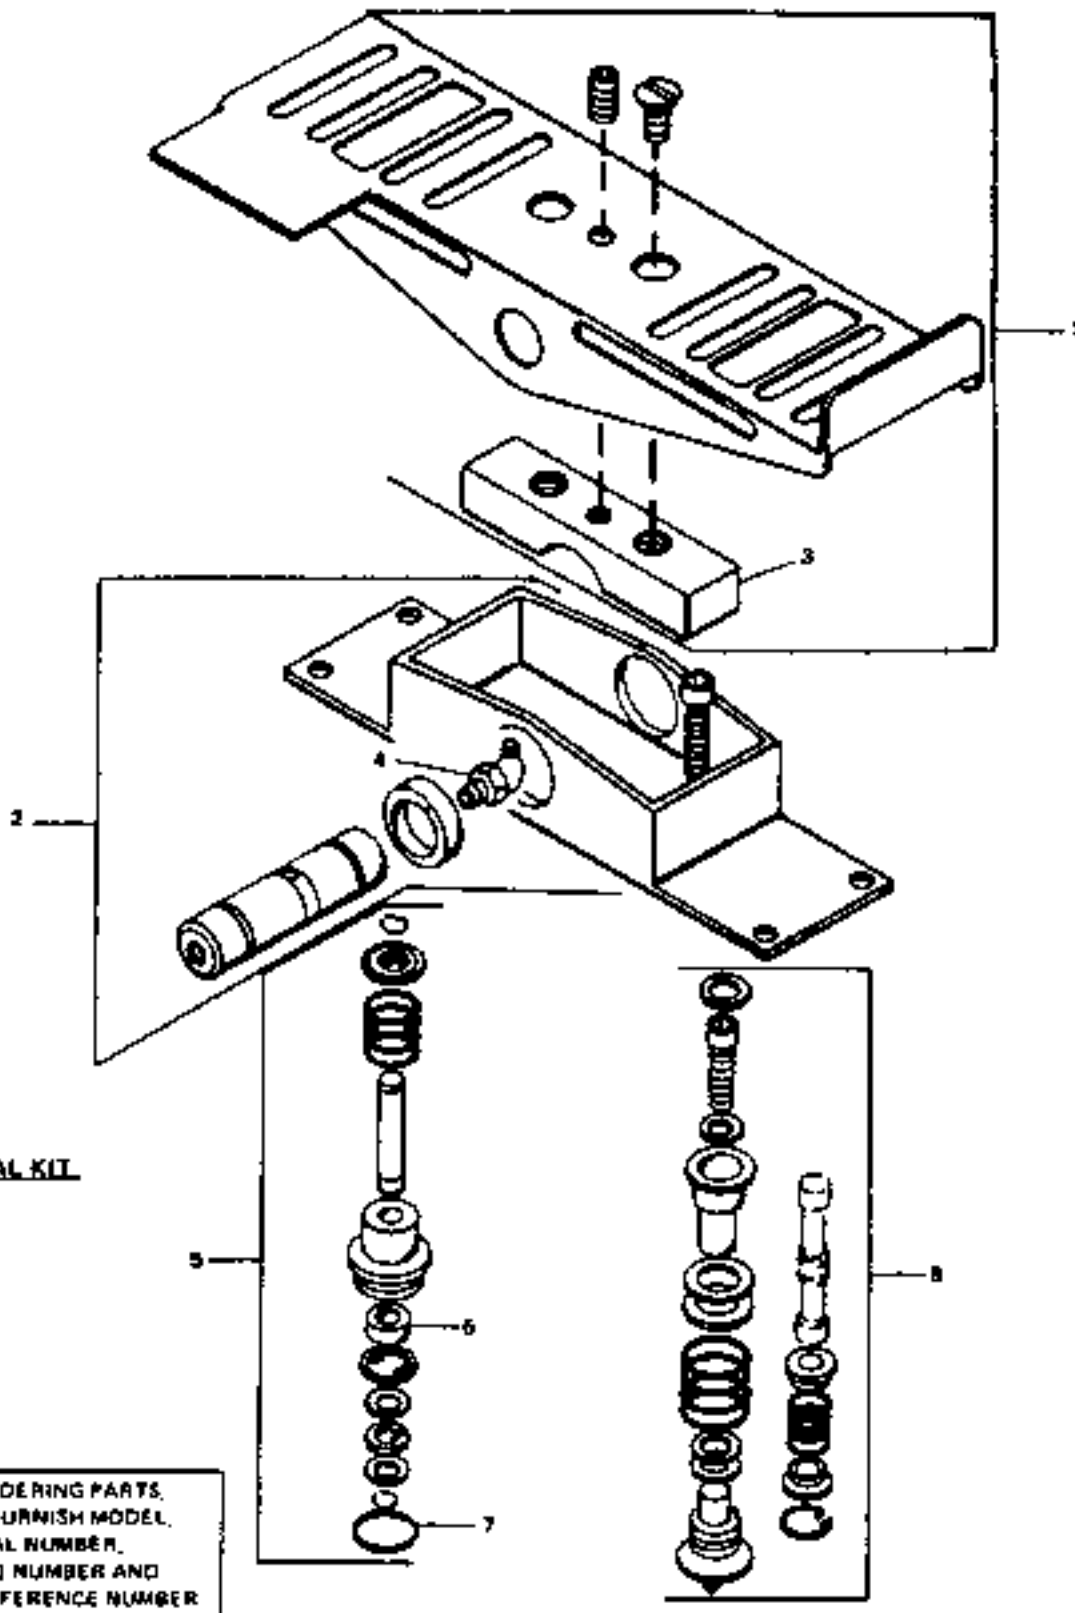

WHEN ORDERING PARTS,
ALWAYS FURNISH MODEL,
SERIAL NUMBER,
DRAWING NUMBER AND
CATALOG REFERENCE NUMBER

COMPONENTS FOR MODEL NUMBER HVP03-169 ONLY