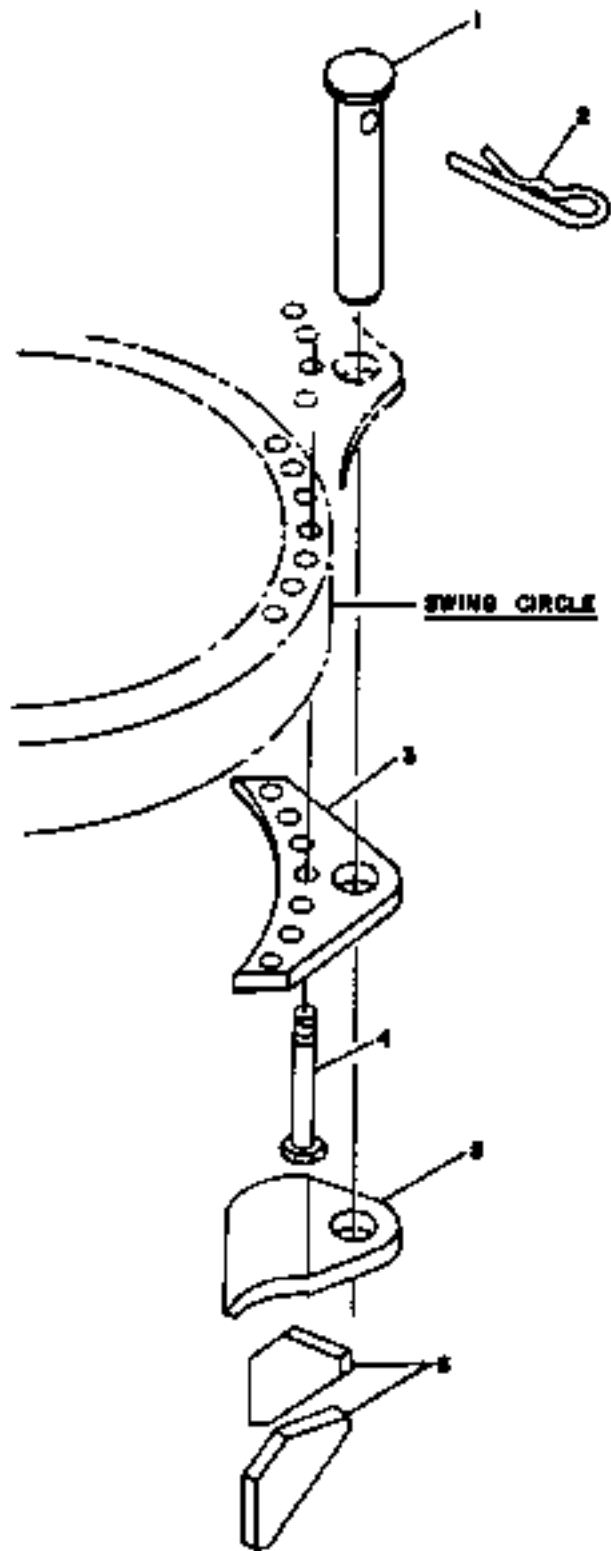

WHEN ORDERING PARTS,
ALWAYS FURNISH MODEL,
SERIAL NUMBER,
DRAWING NUMBER AND
CATALOG REFERENCE NUMBER.

BUCYRUS-ERIE

PARTS LIST

factory spec replacement parts

CAT REF	DESCRIPTION	SERIAL NO.		PART NO.	REPLACE OR VENDOR NO.	REQ.
		FROM	TO/INCL.			
	001 OPERATING LEVERS					
	DRAWING S176	139363				
1	THROTTLE CONTROL	139363		82165602		1
2	DISABLE CONTROL	139363		82165603		1
3	PAN MACHINE SCREW	139363		03642190		4
	10-24X1/2 NC-CADMIUM PLATED					
4	LOCKWASHER 10 CADMIUM PLATED	139363		03960770		4
5	NUT #10-24 NC-CADMIUM PLATED	139363		02705150		4
6	PROPEL CONTROL CONSOLE	139363		879012K21		1
7	STRIP	139363		548832K1		1
8	SELF-FORMING SCREW 7X3/8	139363		03896075		2
9	FLAT WASHER 1/4 CADMIUM PLATED	139363		03951220		4
10	CAPSCREW 1/4X1 NC GRADE 5 CADMIUM PLATED	139363		03273325		4
11	LOCKWASHER 1/4 CADMIUM PLATED	139363		03961011		6
12	FULL NUT 1/4 NC CADMIUM PLATED	139363		02707230		4
13	DISABLE CABLE	139363		46250024		1
14	CAPSCREW 1/4X3/4 NC GRADE 5 CADMIUM PLATED	139363		03273245		2
15	CABLE BRACKET	139363		548857K1	553260-01	10
16	LATCH TOOL MOUNTING PLATE	139363		743717K21		1
17	LOCKWASHER 3/8 CADMIUM PLATED	139363		03961302		6
18	CAPSCREW 3/8X1/2 NC GRADE 2 CADMIUM PLATED	139363		03179190		2
19	FOOT PEDAL LEVER	139363		643130K1		2
20	TAPERED HANDLE	139363		82482755		2
21	FULL NUT 3/8 NC CADMIUM PLATED	139363		02709400		4
22	FLAT WASHER 3/8 CADMIUM PLATED	139363		03951400		3 X
23	CAPSCREW 3/8X1-1/4 NC GRADE 2 CADMIUM PLATED	139363		03179410		4
24	PLATE WITH ADJUSTERS	139363		82688550		1
25	SEAT PEDESTAL	139363	139744	82646302	82646299	10
25	SEAT PEDESTAL	139817		82646299		1