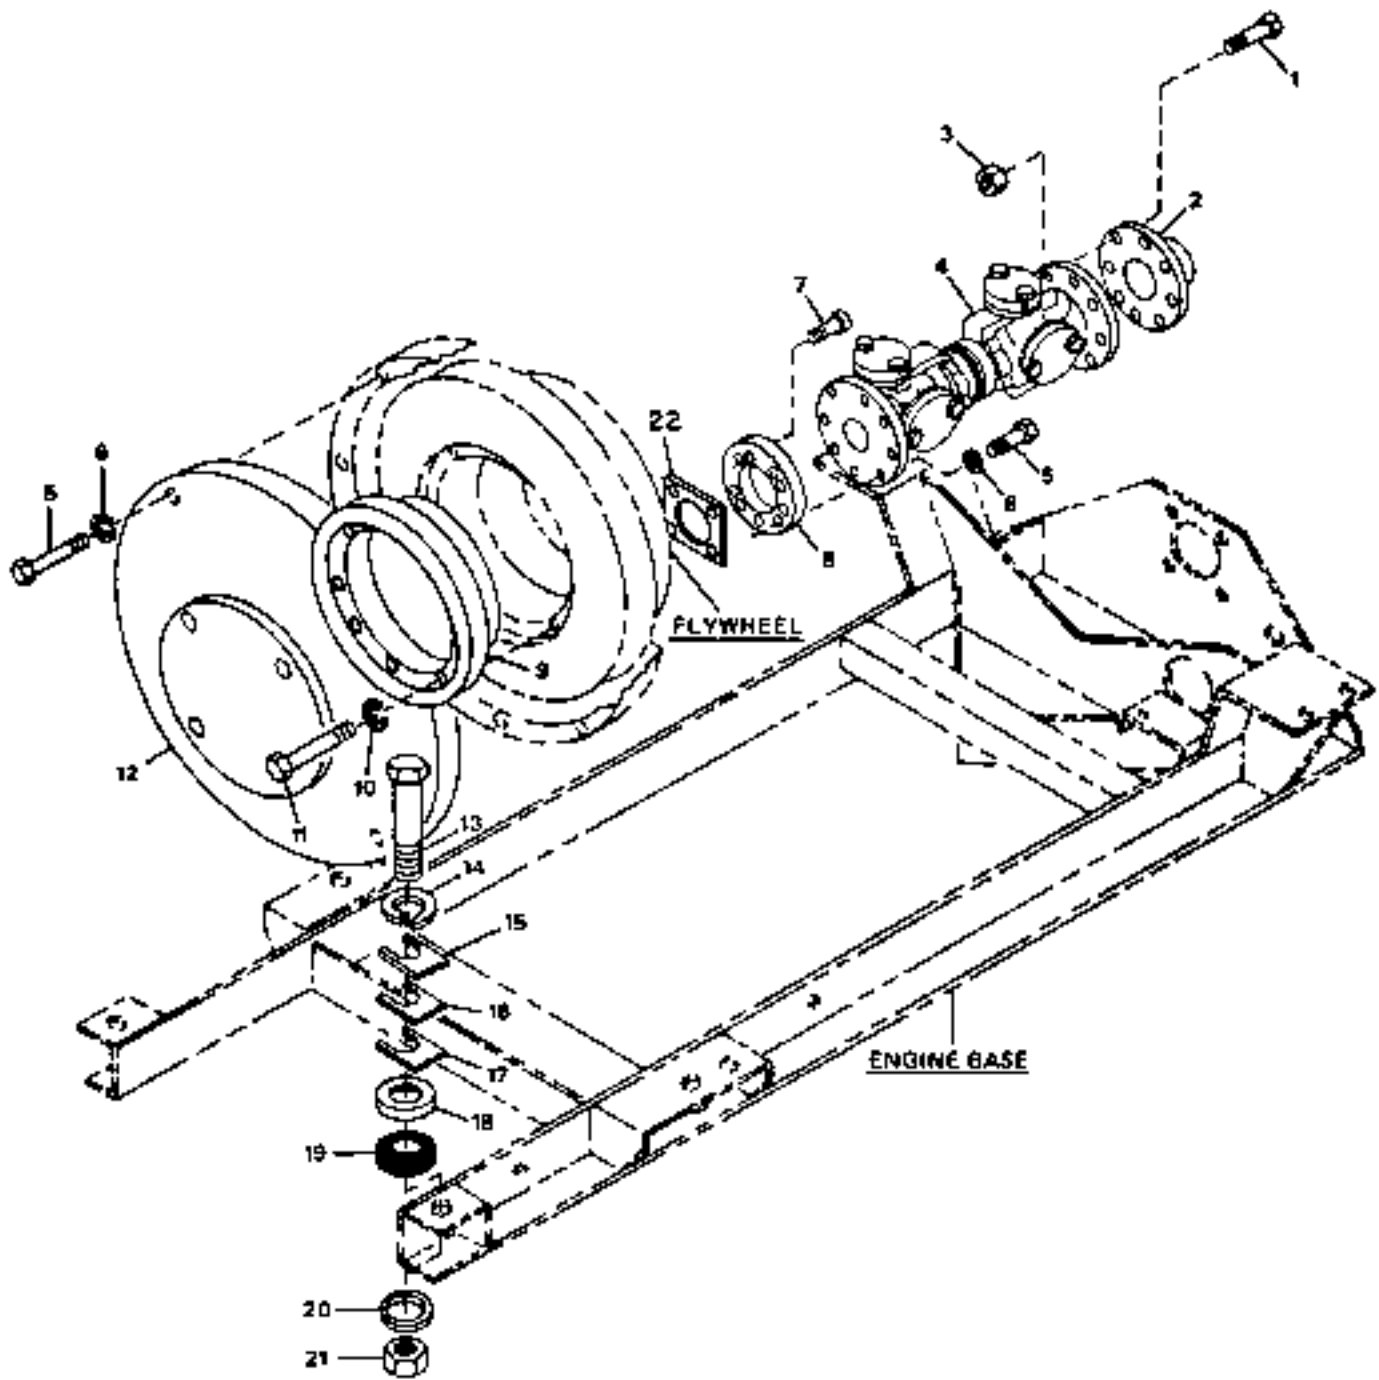

WHEN ORDERING PARTS,
ALWAYS FURNISH MODEL,
SERIAL NUMBER,
DRAWING NUMBER AND
CATALOG REFERENCE NUMBER.

BUCYRUS-ERIE

factory spec replacement parts

PARTS LIST

CAT REF	DESCRIPTION	SERIAL NO.		PART NO.	REPLACE OR VENDOR NO.	REQ.
		FROM	TO/INCL.			
	005 TRANSMISSION FOR COMINS ENGINE DRAWING	QR152	139363			
1	BOLT	139363	140124	516988-04		4
1	BOLT	140530		516988-02		4
2	COMPANION FLANGE	139363	140124	82282152		1
2	COMPANION FLANGE	140530		82282157		1
3	LOCKNUT C 1/2 NC	139363		02786425		4
4	U-JOINT-SEE DRAWING 46810769 FOR COMPONENTS	139363		46810769		1
5	CAPSCREW 7/16X1-1/2NC GRADE 5	139363		03282480		16
6	LOCKWASHER 7/16	139363		03961410		16
7	SOCKET HEAD CAPSCREW 1/2X1 NF	139363		03500670		6
8	CRANKSHAFT ADAPTER	139363		748566-01		1
9	SPACER	139363		638430K1		1
10	LOCKWASHER 3/8	139363		03961300		8
11	CAPSCREW 3/8X2-1/2 NC GRADE 5	139363		03279720		8
12	PUMP MOUNTING ADAPTER SEE DRAWING 64789902 FOR COMPONENTS	139363		64789902		1
13	CAPSCREW 5/8X4-1/2 NC GRADE 5	139363		03292440		2
14	LOCKWASHER 5/8	139363		03961700		2
15	SHIM .104	139363		518333-03		2
16	SHIM .059	139363		518333-02		2
17	SHIM .029	139363		518333-01		2
18	WASHER	139363		521004K1		2
19	MOUNT	139363		82629247		2
20	WASHER	139363		545261K1		2
21	FULL NUT 5/8 NC	139363		02713050		2
22	SPACER	139363	140124	646326-01		1