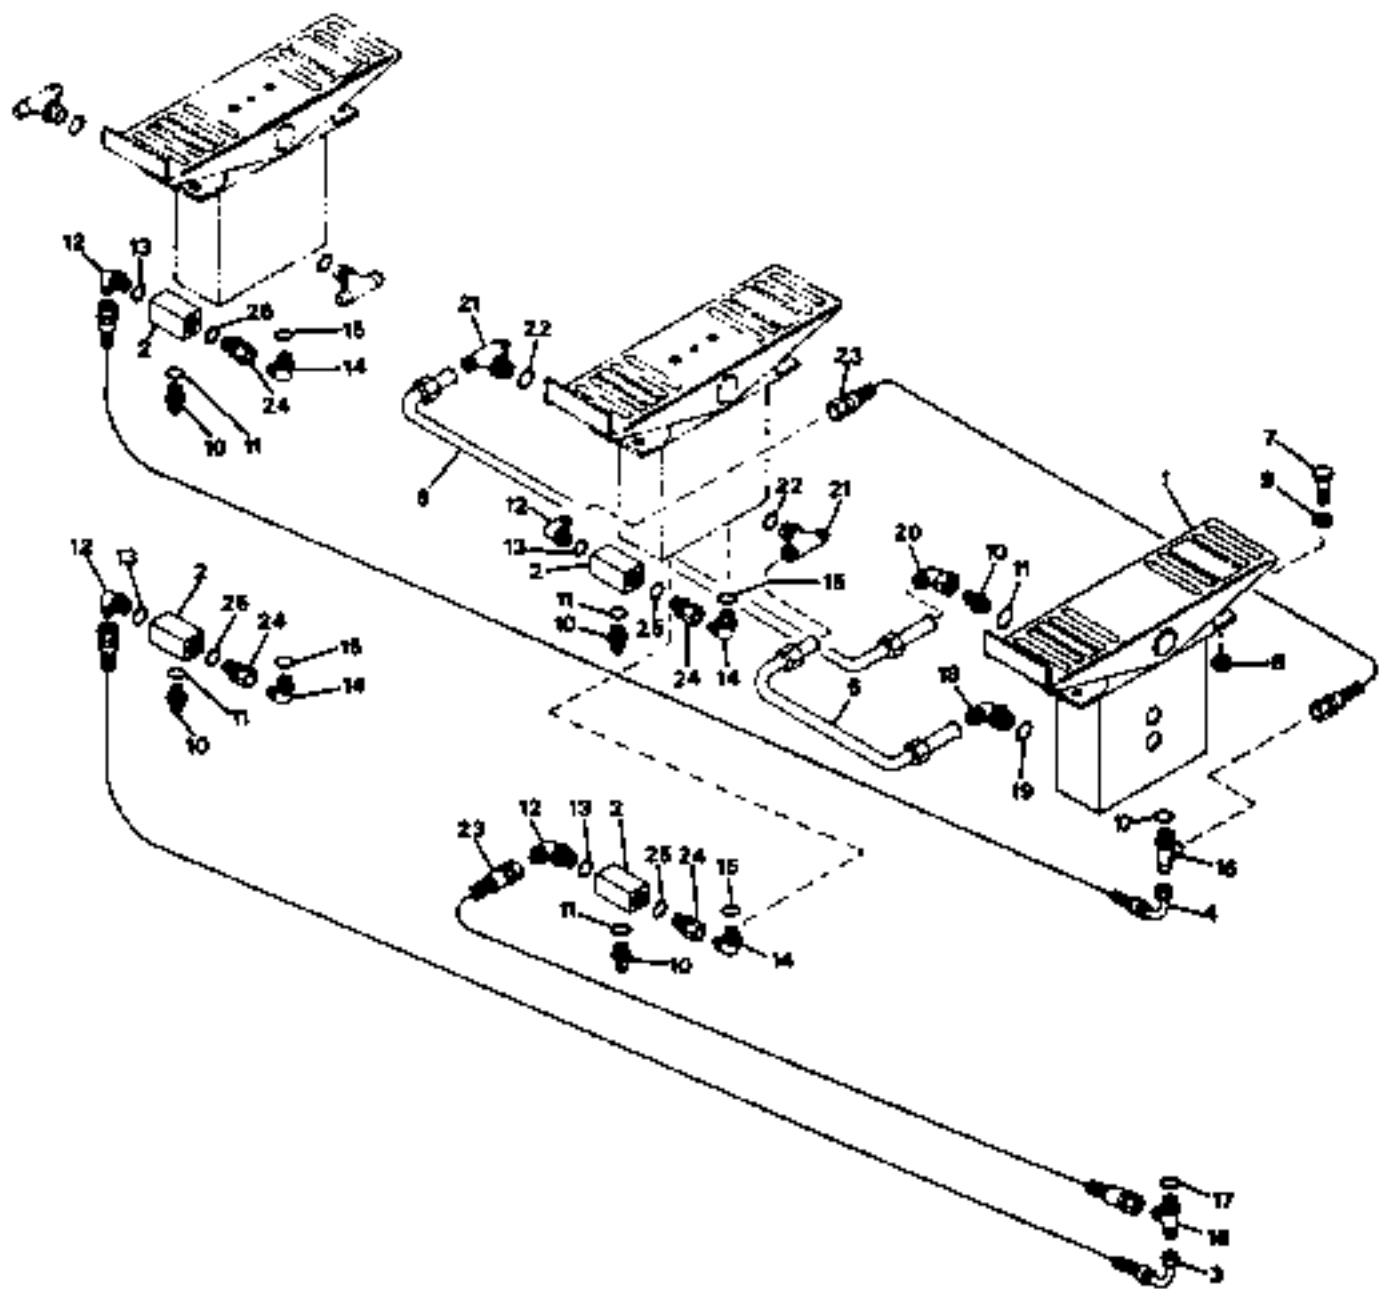

FOR LEGEND
SEE REVERSE SIDE

WHEN ORDERING PARTS,
ALWAYS FURNISH MODEL,
SERIAL NUMBER,
DRAWING NUMBER AND
CATALOG REFERENCE NUMBER.

BUCYRUS-ERIE

factory spec replacement parts

PARTS LIST

CAT REF	DESCRIPTION	SERIAL NO.		PART NO.	REPLACE OR VENDOR NO.	REQ.
		FROM	TO/INCL.			
	060 HYDRAULICS FOR THIRD PROPEL PEDAL DRAWING 2A451	139363				X X
1	THIRD PROPEL PEDAL FOOT VALVE-SEE DRAWING 79434302 FOR COMPONENTS	139363	139744	79434302		1A
	NOTE-WHEN STOCK OF 79434302 IS DEPLETED USE FOLLOWING PARTS THIRD PROPEL PEDAL FOOT VALVE HOSE ASSEMBLY HOSE ASSEMBLY			79434316 53796460 53784022		1 1 1
1	THIRD PROPEL PEDAL FOOT VALVE-SEE DRAWING 79434316 FOR COMPONENTS	139817		79434316		1
2	SHUTTLE VALVE- SEE DRAWING 79434809 FOR COMPONENTS	139363		79434809		4
3	HOSE ASSEMBLY	139363		53795924		1
4	HOSE ASSEMBLY	139363		53795924		1
5	TUBE ASSEMBLY	139363	139744	78308114		1
5	TUBE ASSEMBLY	139817		78307870		1
6	TUBE ASSEMBLY	139363		78308150		1
7	CAPSCREW 5/16X1 NC GRADE 5	139363		03276320		4
8	FULL NUT 5/16 NC	139363		02708150		4
9	LOCKWASHER 5/16	139363		03961210		4
10	CONNECTOR	139363		78553883		5
11	O-RING	139363		68120797		5
12	ELBOW	139363		57141250		4
13	O-RING	139363		68120797		4
14	ELBOW	139363		57141250		4
15	O-RING	139363		68120797		4
16	TEE	139363		78637865		2
17	O-RING	139363		68120797		2
18	ELBOW	139363		57141250		1
19	O-RING	139363		68120797		1
20	ELBOW	139363		78595880		1
21	TEE	139363		78637857		2
22	O-RING	139363		68120797		2
23	HOSE ASSEMBLY	139363		53795923		2
24	UNION	139363		78649724		4
25	O-RING	139363		68120797		4