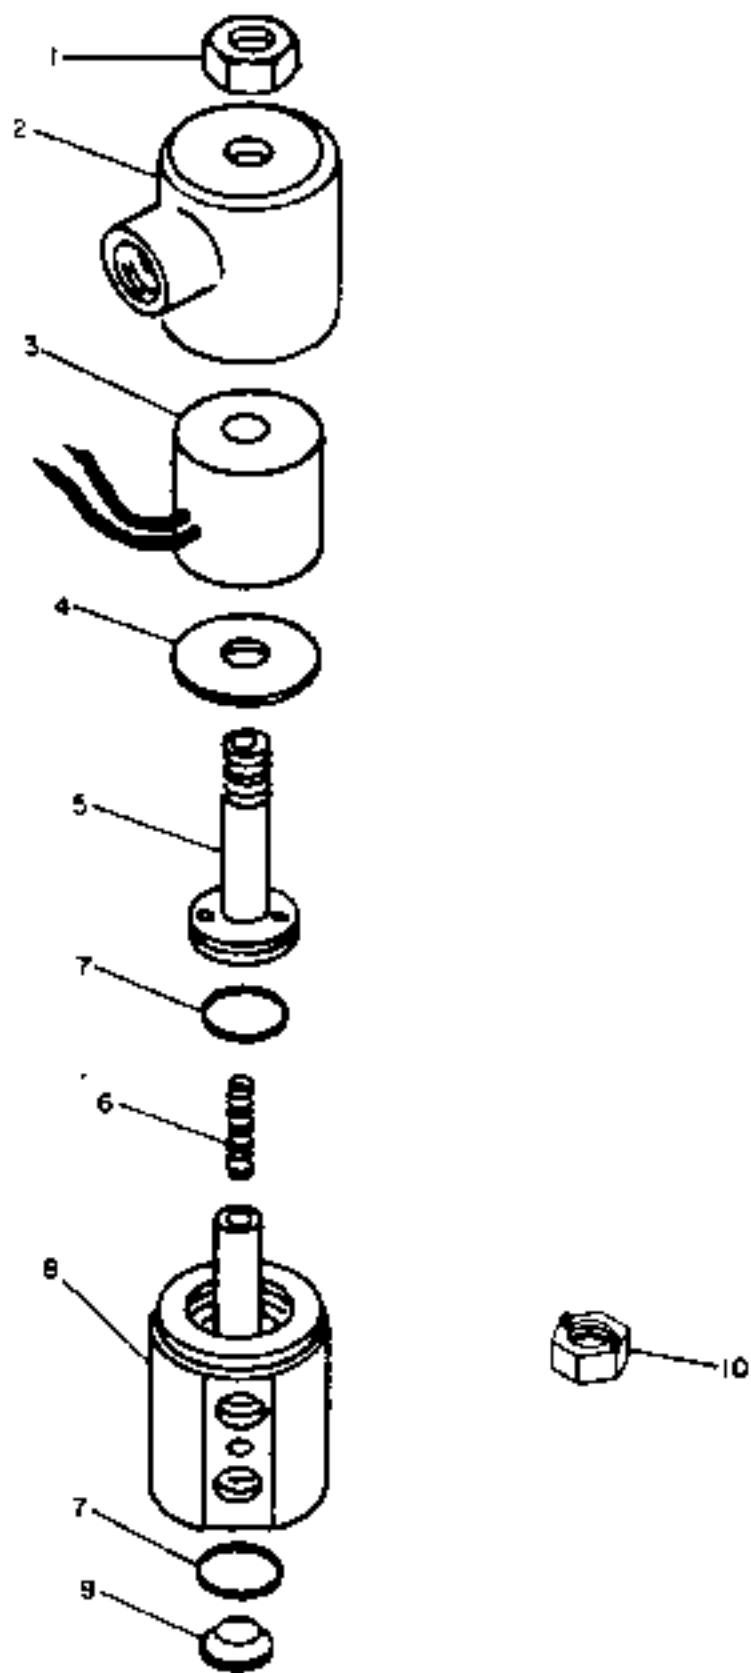

COMPONENTS FOR MODEL NUMBERS V136-LBI-1001-12VDC & V136-HBI-1001-12VDC ONLY