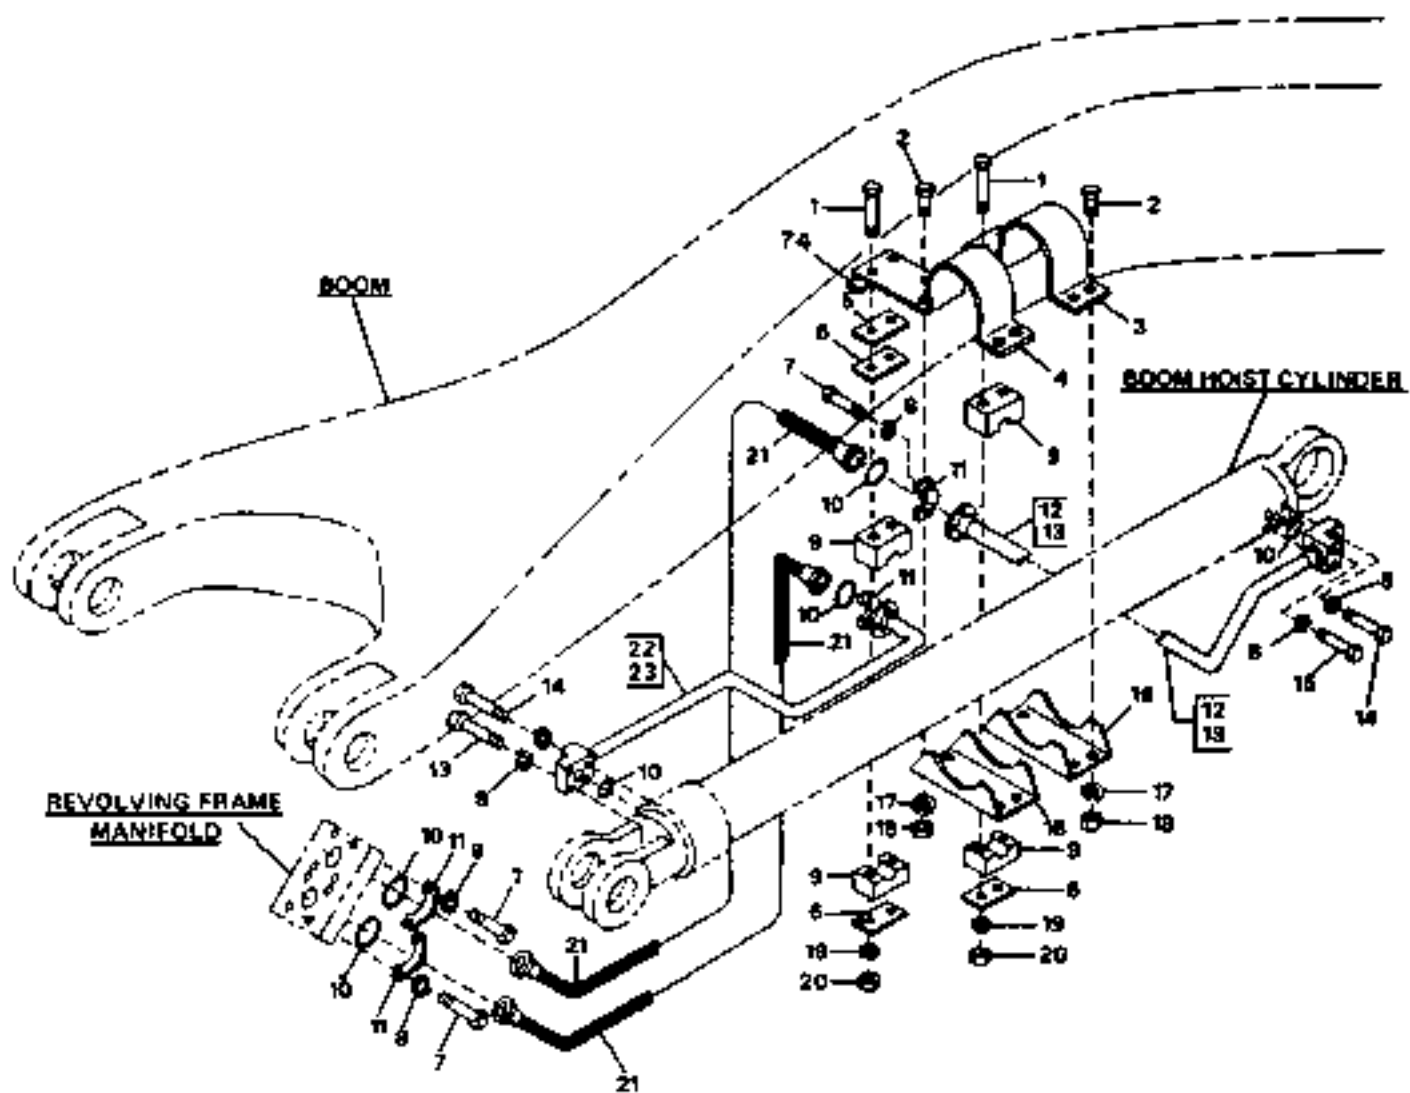

WHEN ORDERING PARTS,
ALWAYS FURNISH MODEL,
SERIAL NUMBER,
DRAWING NUMBER AND
CATALOG REFERENCE NUMBER.

BUCYRUS-ERIE

factory spec replacement parts

PARTS LIST

CAT REF.	DESCRIPTION	SERIAL NO.		PART NO.	REPLACE OR VENDOR NO.	REQ.
		FROM	TO/INCL.			
	040 SERVO CONTROLS & OIL CIRCULATING PUMP- HYDRAULICS FOR CUMMINS ENGINE DRAWING ZA430	139363				X
1	SERVO CONTROLS & OIL CIRCULATING PUMP-SEE DRAWING 64960106 FOR COMPONENTS	139363		64960106		1
1	SERVO CONTROLS & OIL CIRCULATING PUMP- LOGGER-SEE DRAWING 64960139 FOR COMPONENTS	139817		64960139		1
2	CAPSCREW 1/2X1-1/2 NC GRADE 5	139363		03285480		4
3	LOCKWASHER 1/2	139363		03961500		2
4	BELLEVILLE WASHER 7/16	139363		03955002		4
5	CAPSCREW 7/16X1-1/2NC GRADE 5	139363		03282480		4
6	ELBOW	139363		78597806		1
7	O-RING	139363		68120867		1
8	O-RING	139363		68120820		1
8	O-RING-LOGGER	139817		68120970		1
9	ELBOW	139363	140124	57144650		1
9	TEE	140530		78638038		1
9	ELBOW-LOGGER	139817	140124	57144645		1
9	TEE-LOGGER	140530		78638140		1
10	BELLEVILLE WASHER 1/2	139363		03955003		4
11	HOSE ASSEMBLY	139363		53795429		1
12	HALF FLANGE	139363		20324986		2
13	O-RING	139363		68766270		1
14	HALF FLANGE	139363		53303629		2
15	O-RING	139363		68136135		1
16	HOSE ASSEMBLY	139363		53795444		1
17	ELBOW	139363		78597950		1
18	O-RING	139363		68120840		2
19	CONNECTOR	139363		78530635		1
20	ELBOW	139363		78597787		1
21	CAPSCREW 1/2X1-1/4 NC GRADE 5-STANDARD	139363		03285400		2
21	CAPSCREW 1/2X1-1/4 NC GRADE 5-LOGGER	139817		03285400		6
22	ELBOW	139363		78598263		1
23	ELBOW-LOGGER	139817		57142950		1
24	O-RING-LOGGER	139817		68120800		1
25	ADAPTER-LOGGER	140530		78554211		1