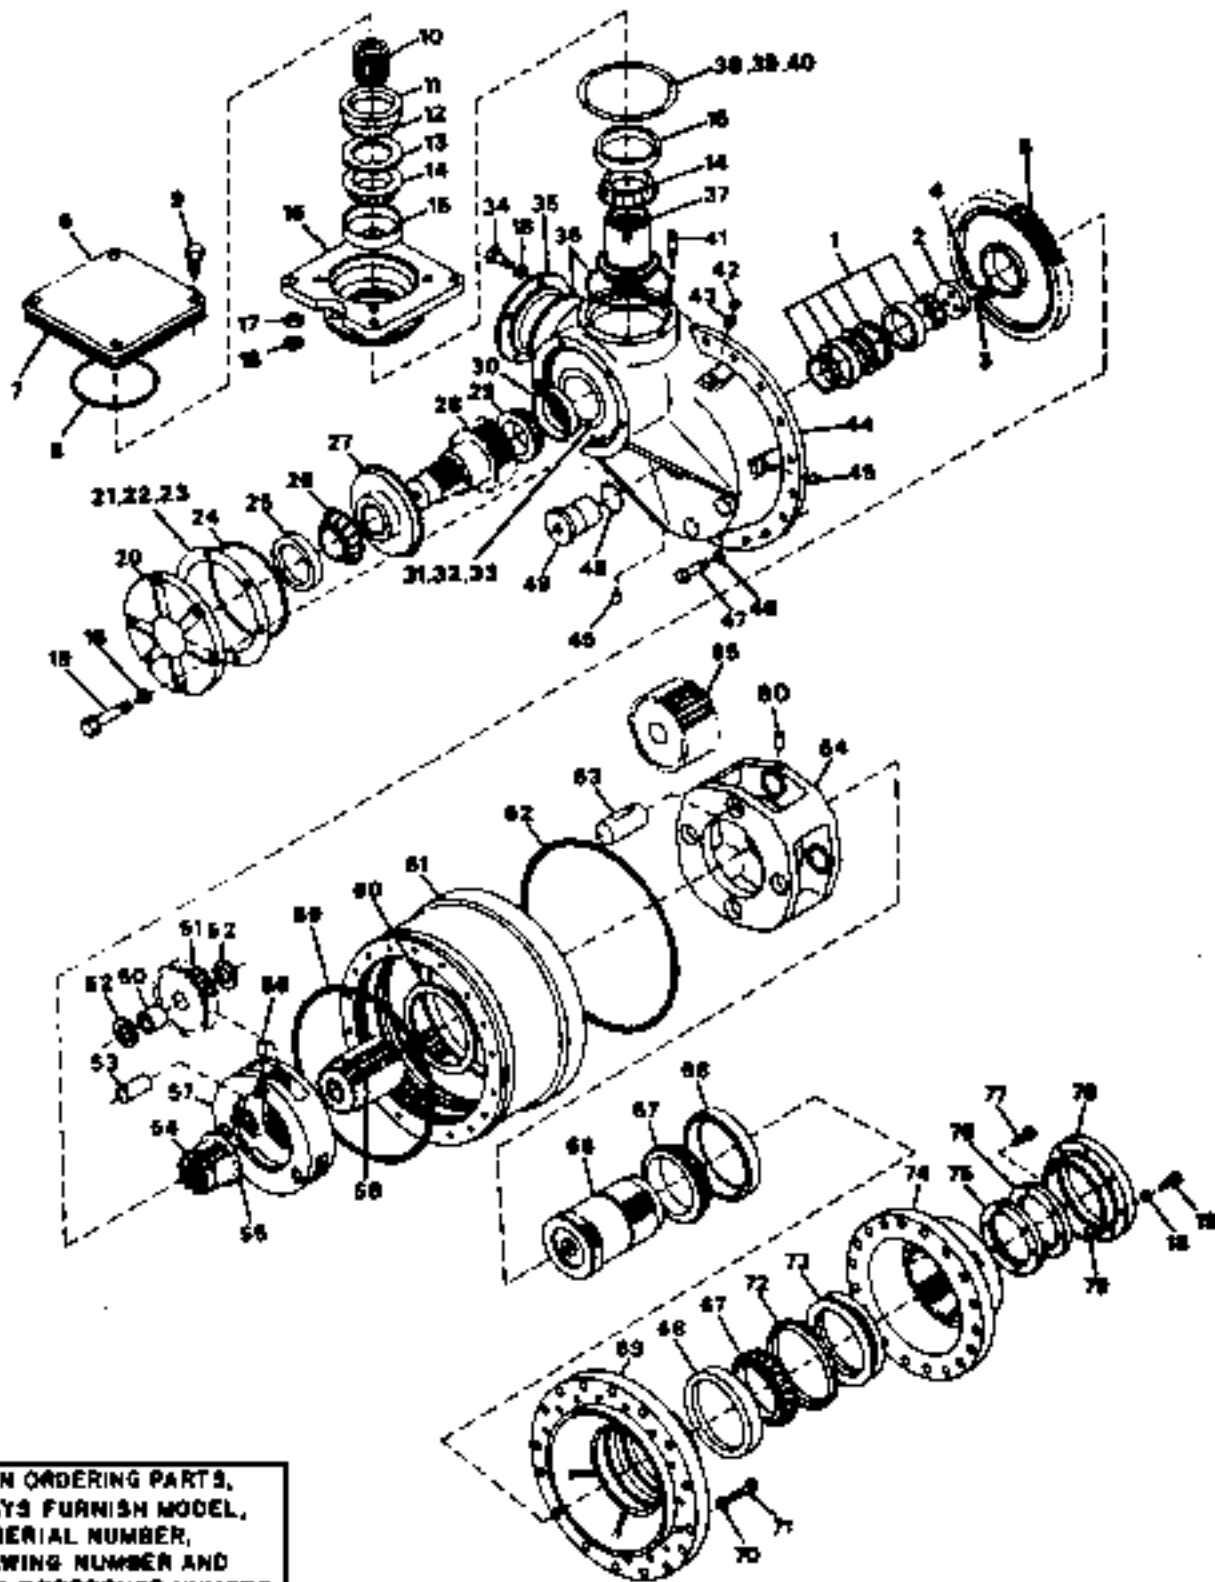

WHEN ORDERING PARTS,
ALWAYS FURNISH MODEL,
SERIAL NUMBER,
DRAWING NUMBER AND
CATALOG REFERENCE NUMBER.

COMPONENTS FOR MODEL NUMBER P40TIR-8-69356-11 ONLY

BUCYRUS-ERIE

factory spec replacement parts

PARTS LIST

CAT REF	DESCRIPTION	SERIAL NO.		PART NO.	REPLACE OR VENDOR NO.	REQ.
		FROM	TO/INCL.			
	100 RIGHT HAND RIGHT ANGLE DRIVE MODEL NUMBER P40TIR-81-69356-11 COMPONENTS ONLY CATALOG REFERENCE NUMBER 8 DRAWING 12119456					
1	BEARING ASSEMBLY			62300560		1
2	CAP			62300561		1
3	CAPSCREW			62300562		1
4	LOCKWIRE			62300563		1
5	BULL GEAR			62300557		1
6	PROTECTOR			62300536		1
7	GASKET			62300533		1
8	O-RING			62300534		1
9	CAPSCREW			62300535		4
10	COUPLER			62300803		1
11	BEARING LOCKNUT			62300531		1
12	LOCKWASHER			62300532		1
13	WASHER			62300538		1
14	BEARING CONE			62300529		2
15	BEARING CUP			62300581		2
16	MOTOR ADAPTER			62300537		1
17	NUT			62300539		6
18	LOCKWASHER			62300506		18
19	CAPSCREW			62300507		12
20	COVER			62300548		1
21	SHIM-AS REQUIRED			62300550		
22	SHIM-AS REQUIRED			62300551		
23	SHIM-AS REQUIRED			62300552		
24	O-RING			62300549		1
25	BEARING CUP			62300547		1
26	BEARING CONE			62300546		1
27	BEVEL GEAR SET			62300530		1
28	SHAFT			62300545		1
29	BEARING CONE			62300564		1
30	BEARING CUP			62300571		1
31	SHIM-AS REQUIRED			62300554		
32	SHIM-AS REQUIRED			62300555		
33	SHIM-AS REQUIRED			62300556		
34	CAPSCREW			62300572		6
35	COVER			62300573		1
36	O-RING			62300543		2
37	BEVEL GEAR SET			62300530		1
38	SHIM-AS REQUIRED			62300540		
39	SHIM-AS REQUIRED			62300541		
40	SHIM-AS REQUIRED			62300542		
41	STUD			62300578		6