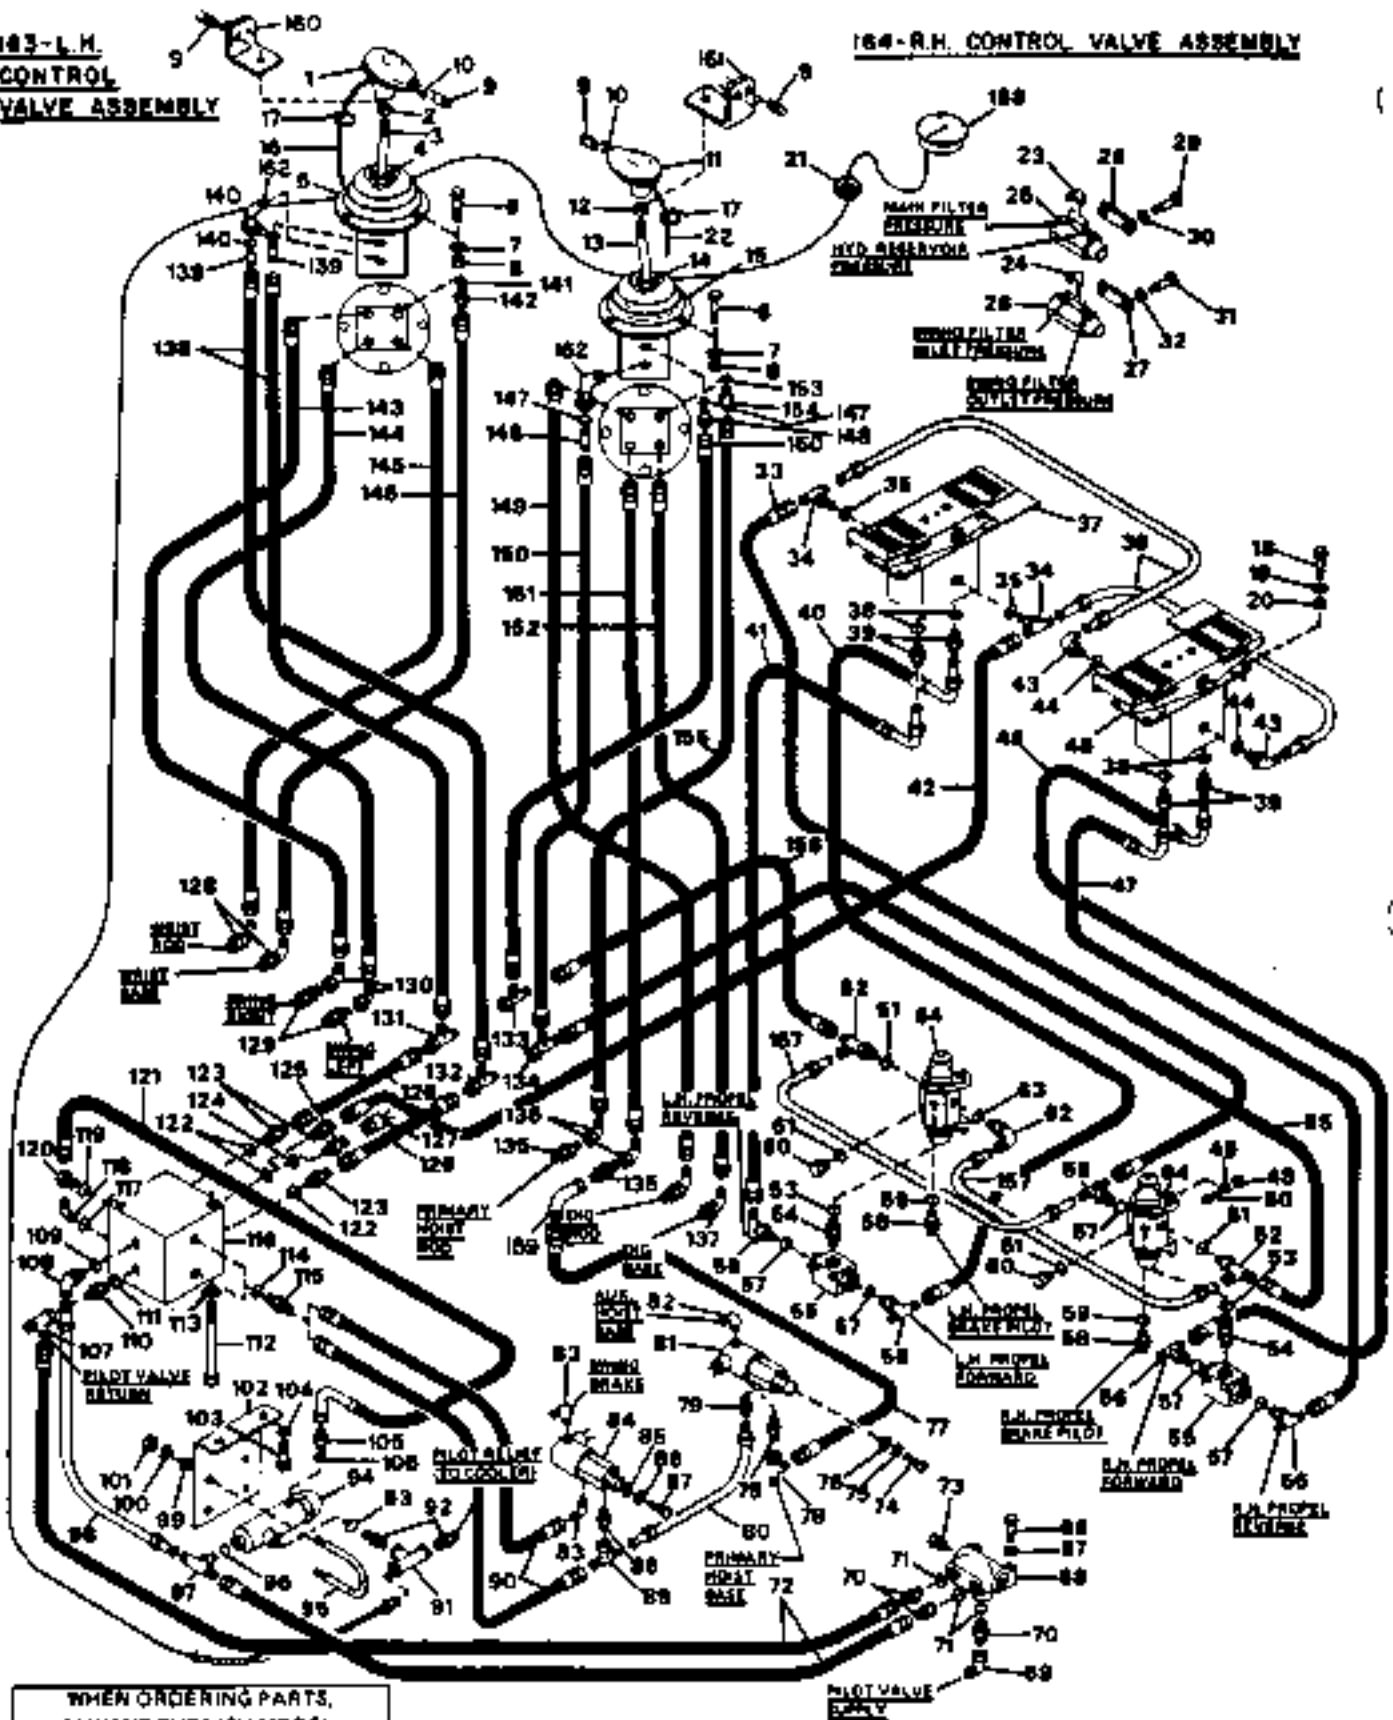

**163-L.H.
CONTROL
VALVE ASSEMBLY**

164-R.H. CONTROL VALVE ASSEMBLY

WHEN ORDERING PARTS,
ALWAYS FURNISH MODEL,
SERIAL NUMBER,
DRAWING NUMBER AND
CATALOG REFERENCE NUMBER.

BUCYRUS-ERIE

PARTS LIST

factory spec replacement parts

CAT REF.	DESCRIPTION	SERIAL NO.		PART NO.	REPLACE OR VENDOR NO.	REQ.
		FROM	TO/INCL.			
	016 CAB HYDRAULICS DRAWING ZA425	139363				X
1	LEFT HAND CONTROL KNOB	139363		82593005		1
2	JAM NUT 3/8 NF	139363		02739600		1
3	HANDLE	139363		643447K1		1
4	HEX NUT M14	139363		02810008		1
5	LEFT HAND WRIST & SWING CONTROL VALVE- SEE DRAWING 79434313 FOR COMPONENTS	139363	139744	79434313	79434317	10
5	LEFT HAND WRIST & SWING CONTROL VALVE- SEE DRAWING 79434317 FOR COMPONENTS	139817		79434317		1
6	CAPSCREW 1/4X1 NC GRADE 5	139363		03273320		8
7	LOCKWASHER 1/4	139363		03961010		8
8	FULL NUT 1/4 NC	139363		02707150		8
9	PUSH BUTTON SWITCH	139363		12769120		2
9	PUSH BUTTON SWITCH- LOGGER	140060		12769120		6
10	TERMINAL	139363		17445823		4
11	RIGHT HAND CONTROL KNOB	139363		17295428		1
12	JAM NUT 3/8 NF	139363		02739600		1
13	HANDLE	139363		643447K1		1
14	HEX NUT M14	139363		02810008		1
15	RIGHT HAND DIG & HOIST CONTROL VALVE- SEE DRAWING 79434313 FOR COMPONENTS	139363	139744	79434313	79434317	10
15	RIGHT HAND DIG & HOIST CONTROL VALVE- SEE DRAWING 79434317 FOR COMPONENTS	139817		79434317		1
16	CABLE 48 INCHES	139363		16231510		1
17	CABLE TIE	139363		17448481		2
18	CAPSCREW 5/16X1 NC GRADE 5	139363		03276320		8
19	LOCKWASHER 5/16	139363		03961210		8
20	FULL NUT 5/16 NC	139363		02708150		8
21	U-CHANNEL-6-1/4 INCHES	139363		82137400		1
22	CABLE 48 INCHES	139363		16231510		1
23	ELBOW	139363		57147315		2
24	ELBOW	139363		57147315		2
25	PRESSURE INDICATOR	139363		82540105		1
26	BAR	139363		548339K1		1