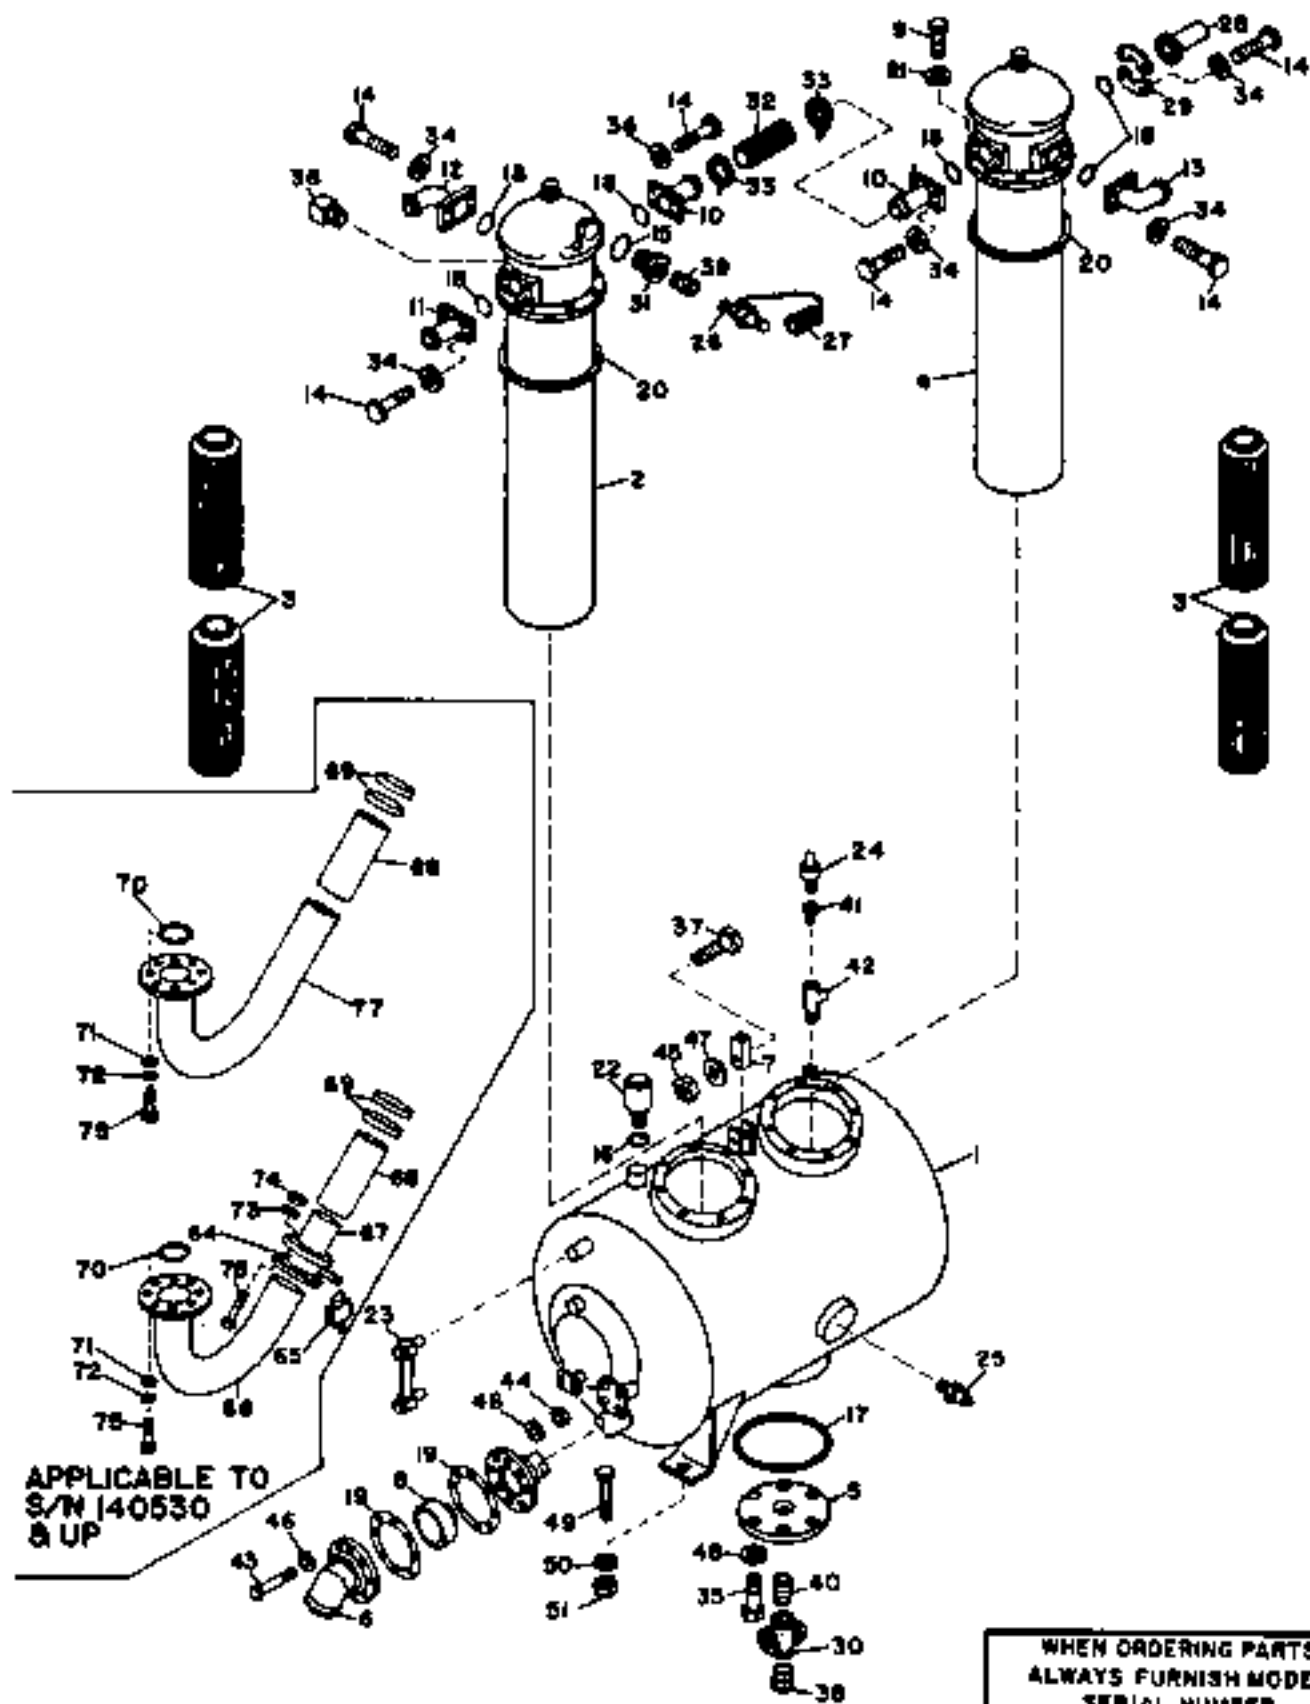

FOR LEGEND
SEE REVERSE SIDE

WHEN ORDERING PARTS,
ALWAYS FURNISH MODEL,
SERIAL NUMBER,
DRAWING NUMBER AND
CATALOG REFERENCE NUMBER.

BUCYRUS-ERIE

factory spec replacement parts

PARTS LIST

CAT REF	DESCRIPTION	SERIAL NO.		PART NO.	REPLACE OR VENDOR NO.	REQ.
		FROM	TO/INCL.			
	060 HYDRAULICS FOR THIRD PROPEL PEDAL DRAWING 2A451	139363				X X
1	THIRD PROPEL PEDAL FOOT VALVE-SEE DRAWING 79434302 FOR COMPONENTS	139363	139744	79434302		1A
	NOTE-WHEN STOCK OF 79434302 IS DEPLETED USE FOLLOWING PARTS THIRD PROPEL PEDAL FOOT VALVE HOSE ASSEMBLY HOSE ASSEMBLY			79434316 53796460 53784022		1 1 1
1	THIRD PROPEL PEDAL FOOT VALVE-SEE DRAWING 79434316 FOR COMPONENTS	139817		79434316		1
2	SHUTTLE VALVE- SEE DRAWING 79434809 FOR COMPONENTS	139363		79434809		4
3	HOSE ASSEMBLY	139363		53795924		1
4	HOSE ASSEMBLY	139363		53795924		1
5	TUBE ASSEMBLY	139363	139744	78308114		1
5	TUBE ASSEMBLY	139817		78307870		1
6	TUBE ASSEMBLY	139363		78308150		1
7	CAPSCREW 5/16X1 NC GRADE 5	139363		03276320		4
8	FULL NUT 5/16 NC	139363		02708150		4
9	LOCKWASHER 5/16	139363		03961210		4
10	CONNECTOR	139363		78553883		5
11	O-RING	139363		68120797		5
12	ELBOW	139363		57141250		4
13	O-RING	139363		68120797		4
14	ELBOW	139363		57141250		4
15	O-RING	139363		68120797		4
16	TEE	139363		78637865		2
17	O-RING	139363		68120797		2
18	ELBOW	139363		57141250		1
19	O-RING	139363		68120797		1
20	ELBOW	139363		78595880		1
21	TEE	139363		78637857		2
22	O-RING	139363		68120797		2
23	HOSE ASSEMBLY	139363		53795923		2
24	UNION	139363		78649724		4
25	O-RING	139363		68120797		4