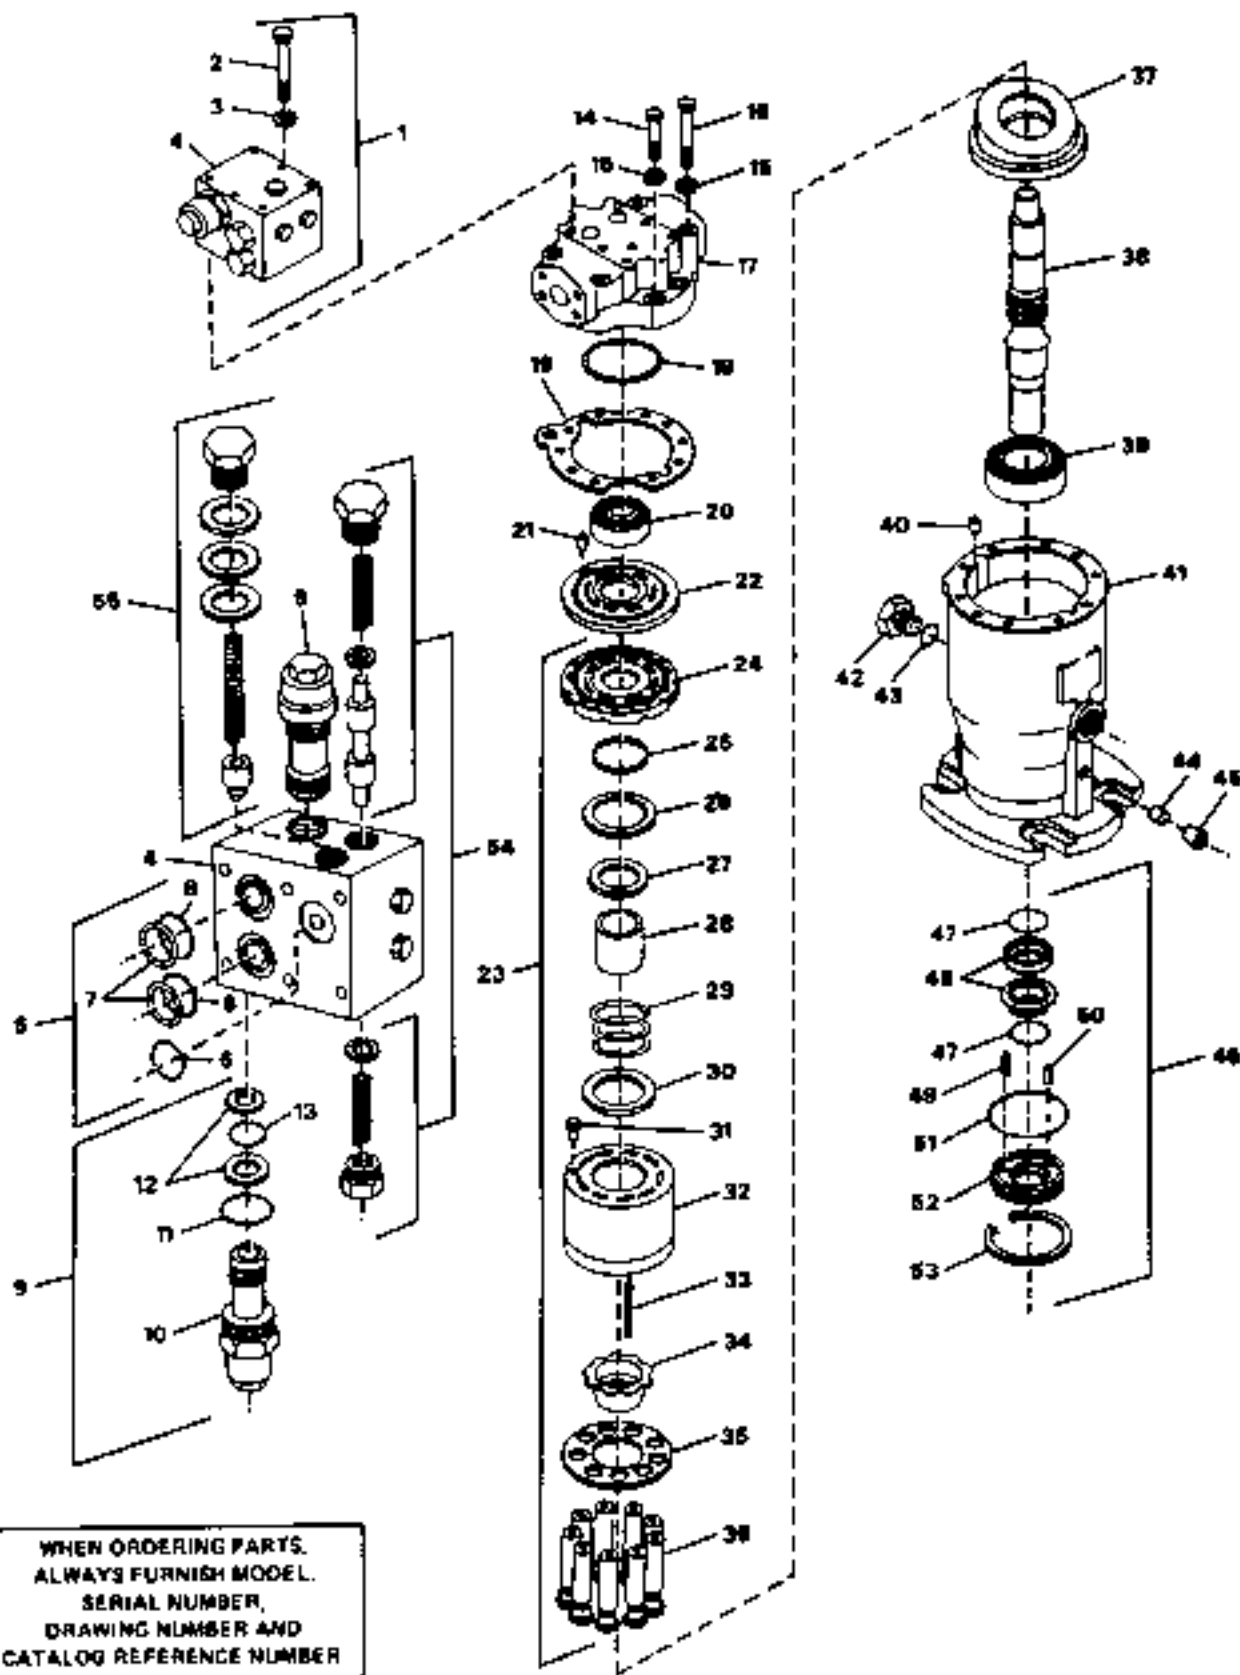

COMPONENTS FOR MODEL NUMBER 23-3117 ONLY

BUCYRUS-ERIE

factory spec replacement parts

**PARTS
LIST**

CAT REF	DESCRIPTION	SERIAL NO.		PART NO.	REPLACE OR VENDOR NO.	REQ.
		FROM	TO/INCL.			
	117 SWING MOTOR-MODEL NUMBER 23-3117 COMPONENTS ONLY CATALOG REFERENCE NUMBER 14 DRAWING 64917014					
1	MANIFOLD VALVE KIT- INCLUDES ITEMS 2 THRU 14, 54 & 55			82582220		1
2	SCREW			62304168		6
3	WASHER			64916501		6
4	MANIFOLD VALVE			64916326		1
5	SEAL KIT-INCLUDES ITEMS 6 THRU 8			64916671		1
6	O-RING			62304166		1
7	BACK-UP RING			64916559		2
8	O-RING			68133507		2
9	RELIEF VALVE ASSEMBLY INCLUDES ITEMS 10 THRU 14			62300730		2
10	RELIEF VALVE-NSI					
11	O-RING			62300501		1
12	BACK-UP RING			62300502		2
13	O-RING			62304167		1
14	SCREW			62304152		4
15	PLAIN WASHER			62304154		8
16	SCREW			62304153		4
17	END CAP			62304156		1
18	SHIM-AS REQUIRED			62304164		
19	GASKET			64916629		1
20	BEARING			64916158		1
21	PIN			64916554		1
22	PLATE			64916638		1
23	CYLINDER BLOCK KIT- INCLUDES ITEMS 24 THRU 36			62304465		1
24	PLATE			62304159		1
25	PILOT			64916126		1
26	RETAINING RING			62304158		1
27	RETAINER			64916627		1
28	GUIDE			64916628		1
29	SPRING			64916121		1
30	SEAT			64916626		1
31	PIN			64916660		1
32	BLOCK			64916122		1
33	SPRING			64916124		6
34	GUIDE			64916631		1
35	RETAINER			64916632		1
36	PISTON			62304161		9