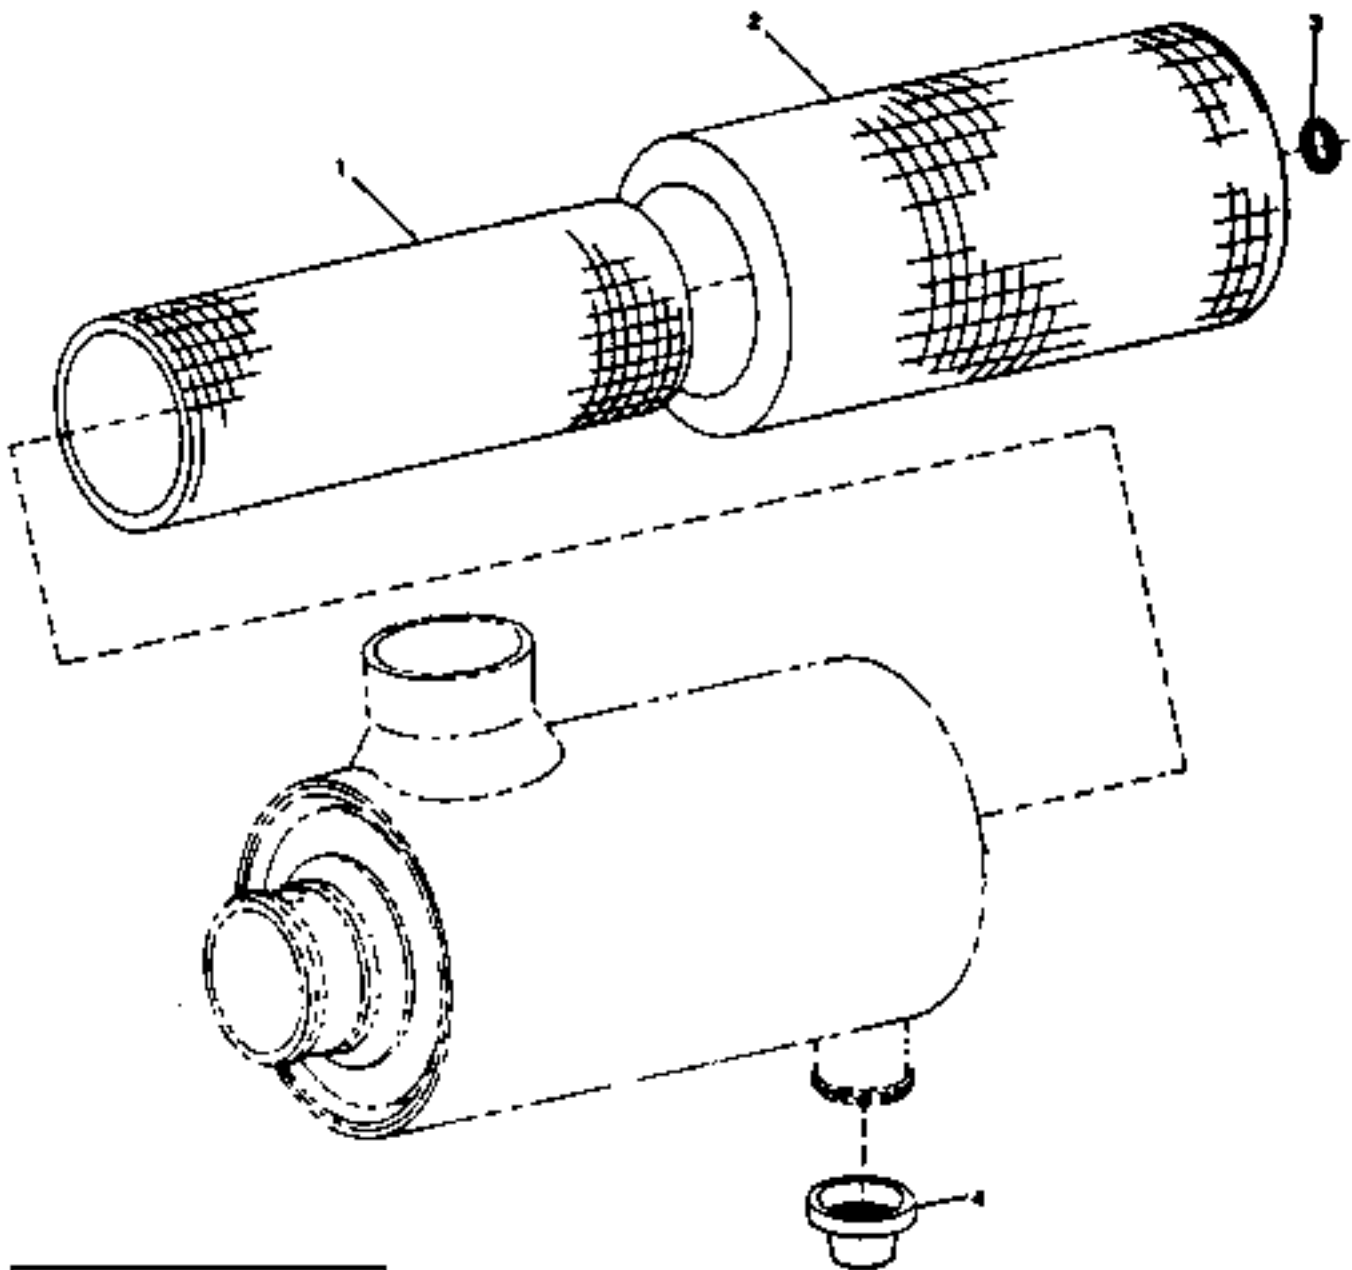

WHEN ORDERING PARTS,
ALWAYS FURNISH MODEL,
SERIAL NUMBER,
DRAWING NUMBER AND
CATALOG REFERENCE NUMBER.

COMPONENTS FOR MODEL NUMBER FV6-16-0152 ONLY