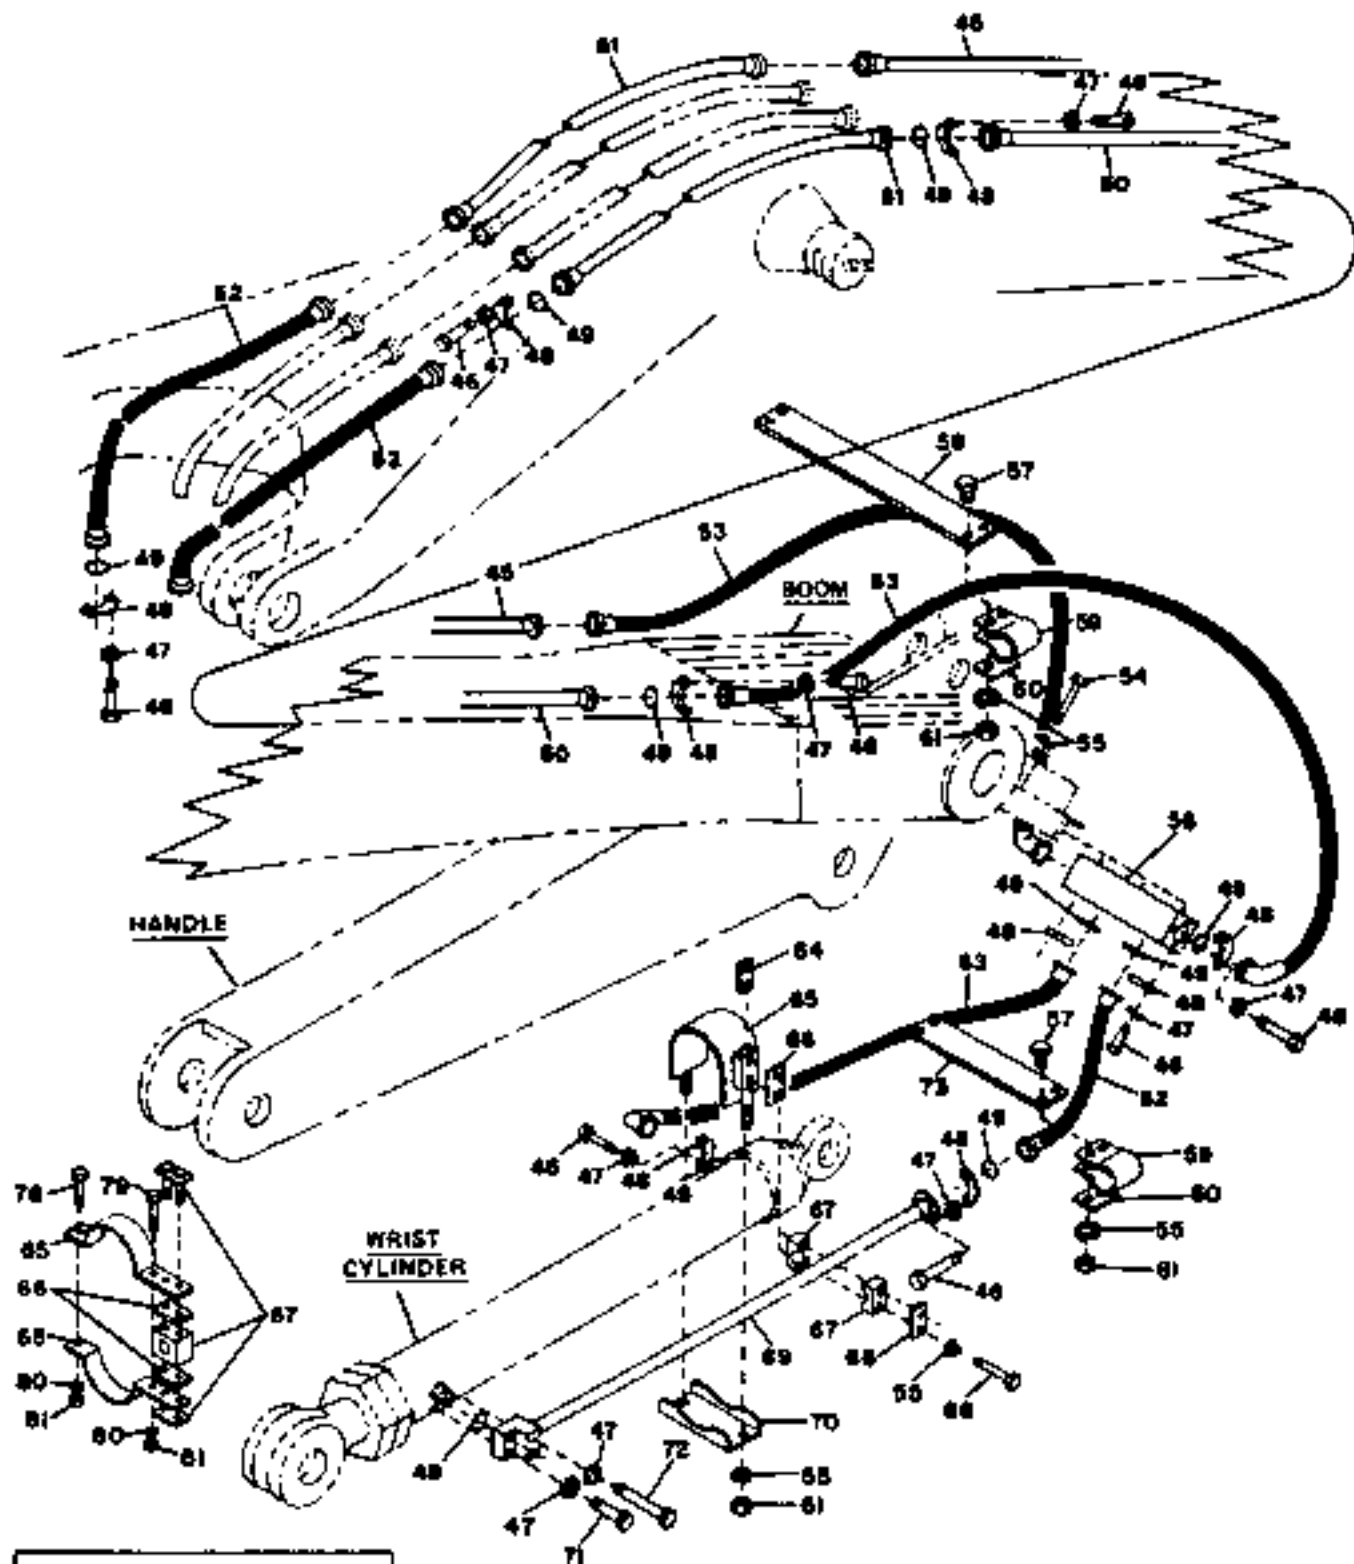

WHEN ORDERING PARTS,
ALWAYS FURNISH MODEL,
SERIAL NUMBER,
DRAWING NUMBER AND
CATALOG REFERENCE NUMBER.

**FRONT END HYDRAULIC UNIT
WRIST CYLINDER PIPING FOR LONG HANDLE**

BUCYRUS-ERIE PARTS LIST

factory spec replacement parts

CAT REF	DESCRIPTION	SERIAL NO.		PART NO.	REPLACE OR VENDOR NO.	REQ.
		FROM	TO/INCL.			
	048 FRONT END HYDRAULIC STANDARD HANDLE WRIST CYLINDER PIPING DRAWING 2A431D	139363				X
45	TUBE ASSEMBLY	139363		78389203		1
46	CAPSCREW 7/16X2-1/2NC GRADE 5	139363		03282480		56
47	BELLEVILLE WASHER 7/16	139363		03955002		60
48	HALF FLANGE	139363		20324986		28
49	O-RING	139363		68766270		15
50	TUBE ASSEMBLY	139363		78389014		1
51	TUBE ASSEMBLY	139363		78389013		2
52	HOSE ASSEMBLY	139363	139841	53795204	53796405	2D
52	HOSE ASSEMBLY	140060		53796405		2
53	HOSE ASSEMBLY	139363	139841	53795216	53796437	2D
53	HOSE ASSEMBLY	140060		53796437		2
54	CAPSCREW 1/2X1 NC GRADE 5	139363		03285320		3
55	LOCKWASHER 1/2	139363	139841	03961500		15
55	LOCKWASHER 1/2	140060		03961500		21
56	MANIFOLD	139363		744309K1		1
57	CAPSCREW 1/2X2 NC GRADE 5	139363		03285640		8
58	BRACKET	139363		645310-01		1
59	BELTING	139363	139841	540540-01		4
59	BELTING	140060		540540-04		4
60	BAR SPACER	139363		540359K1		4
61	FULL NUT 1/2 NC	139363	139841	02711050		10
61	FULL NUT 1/2 NC	140060		02711050		8
62	HOSE ASSEMBLY	139363	139841	53795206	53796406	1D
62	HOSE ASSEMBLY	140060		53796406		1
63	HOSE ASSEMBLY	139363	139841	53795024	53796425	1D
63	HOSE ASSEMBLY	140060		53796425		1
64	BAR	139363	139841	548896-03		1
65	WRIST CYLINDER SUPPORT	139363	139841	744208K21		1
65	WRIST CYLINDER BRACKET	140060		646069-01		2
66	SPACER	139363	139841	548360K1		2
66	SPACER KIT	140060		82866396		2
67	CLAMP	139363	139841	640458-01		2
67	CLAMP	140060		82140469		1
68	CAPSCREW 1/2X3-3/4 NC GRADE 5	139363	139841	03286200		2
69	TUBE ASSEMBLY	139363		78308280		1
70	CLAMP	139363	139841	641890K1		1
71	CAPSCREW 7/16X1-1/4NC GRADE 5	139363		03282400		2