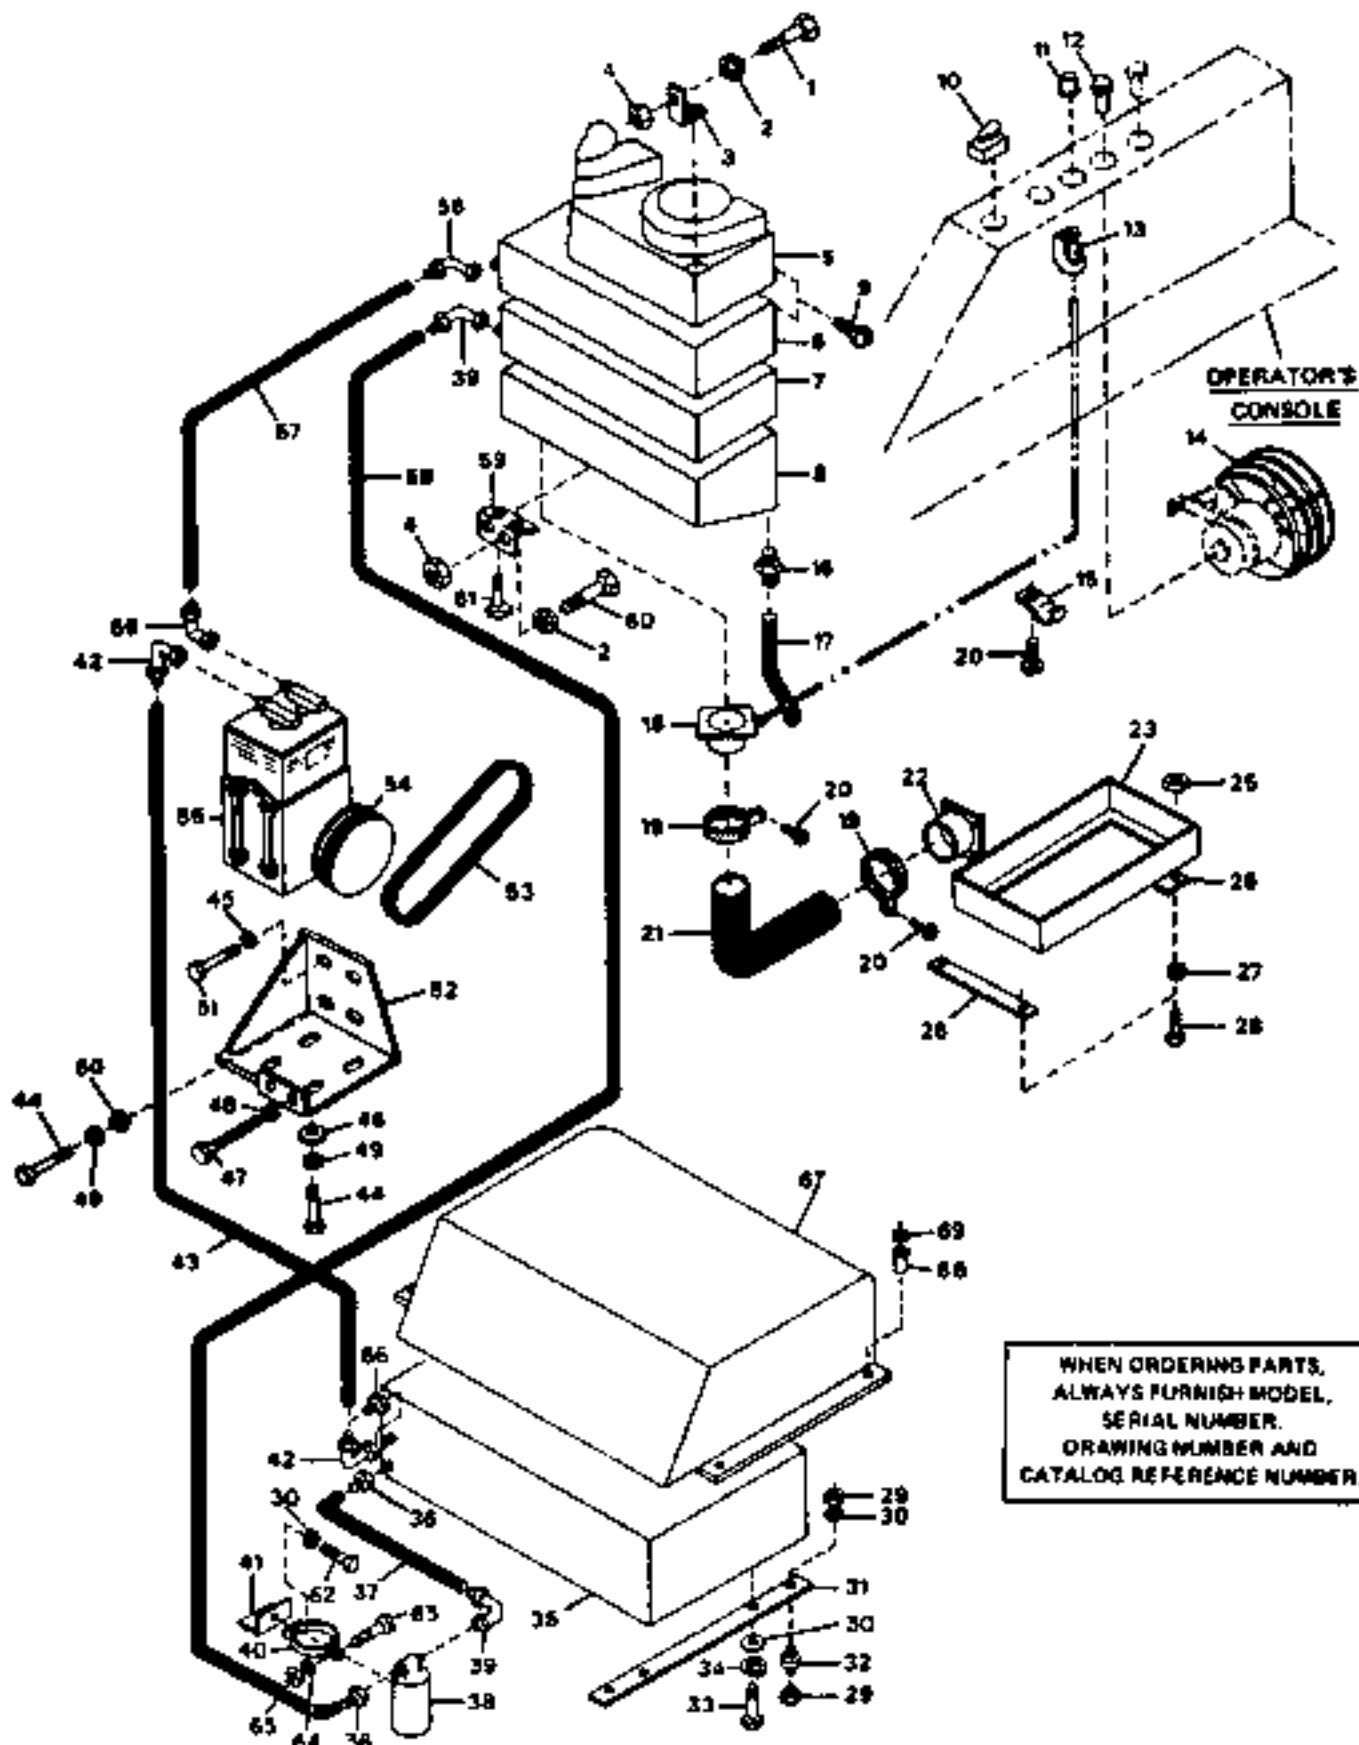

BUCYRUS-ERIE

PARTS LIST

factory spec replacement parts

CAT REF	DESCRIPTION	SERIAL NO.		PART NO.	REPLACE OR VENDOR NO.	REQ.
		FROM	TO/INCL.			
	010 AIR CONDITIONER, DEFROSTER, FRESH AIR & PIPING DRAWING MA117	139363				
1	CAPSCREW 1/4X7/8 NC GRADE 2	139363		03173280		2
2	FLAT WASHER 1/4	139363		03951200		4
3	UNIT CLIP	139363		37140104		2
4	LOCKNUT C 1/4 NC	139363		02786345		4
5	BLOWER-SEE DRAWING 47079046 FOR COMPONENTS	139363		47079046		1
6	MODULE SPACER	139363		37140106		1
7	EVAPORATOR	139363		82245864		1
8	DRAIN FAN	139363		87550502		1
9	SCREW #10X3/8	139363		37140102		15
10	ROTARY SWITCH	139363		12774164		1
11	KNOB	139363		82593001		1
12	RHEOSTAT SWITCH	139363		46859692		1
13	CONVERTER CABLE	139363		46268065	46321776	1B
14	DEFROSTER FAN	139363		47100774		1
15	CLAMP	139363		82140015		1
16	CONNECTOR	139363		53275030		2
17	DRAIN HOSE	139363		53335060		2
18	DAMPER ASSEMBLY	139363		82230375		1
19	WITH ADAPTER CLAMP	139363		82140016		2
20	SELF-TAP SCREW 7X1/2	139363		03891735		4
21	DUCT	139363		82236253		1
22	DAMPER ASSEMBLY WITH ADAPTER	139363		82230377		1
23	AIR FILTER-COMPONENTS NOT FURNISHED SEPARATELY	139363		46163220		1
25	FULL NUT 1/4 NC	139363		02707150		4
26	FILTER BRACKET	139363		537765R1		2
27	LOCKWASHER 1/4	139363		03961010		4
28	CAPSCREW 1/4X7/8 NC GRADE 2	139363		03173280		4
29	FULL NUT 3/8 NC	139363	139382	02709150		8
30	FLAT WASHER 3/8	139363	139382	03951400		9
30	FLAT WASHER 3/8	139490		03951400		1
31	STRIP	139363		550267K1		2
32	MOUNT	139363		82629254		4
33	CAPSCREW 3/8X1 NF GRADE 5	139363	139382	03329080		4 X
34	LOCKWASHER 3/8	139363	139382	03961300		4
35	CONDENSER	139363	139382	82165861		1
35	CONDENSER	139490		82165862		1