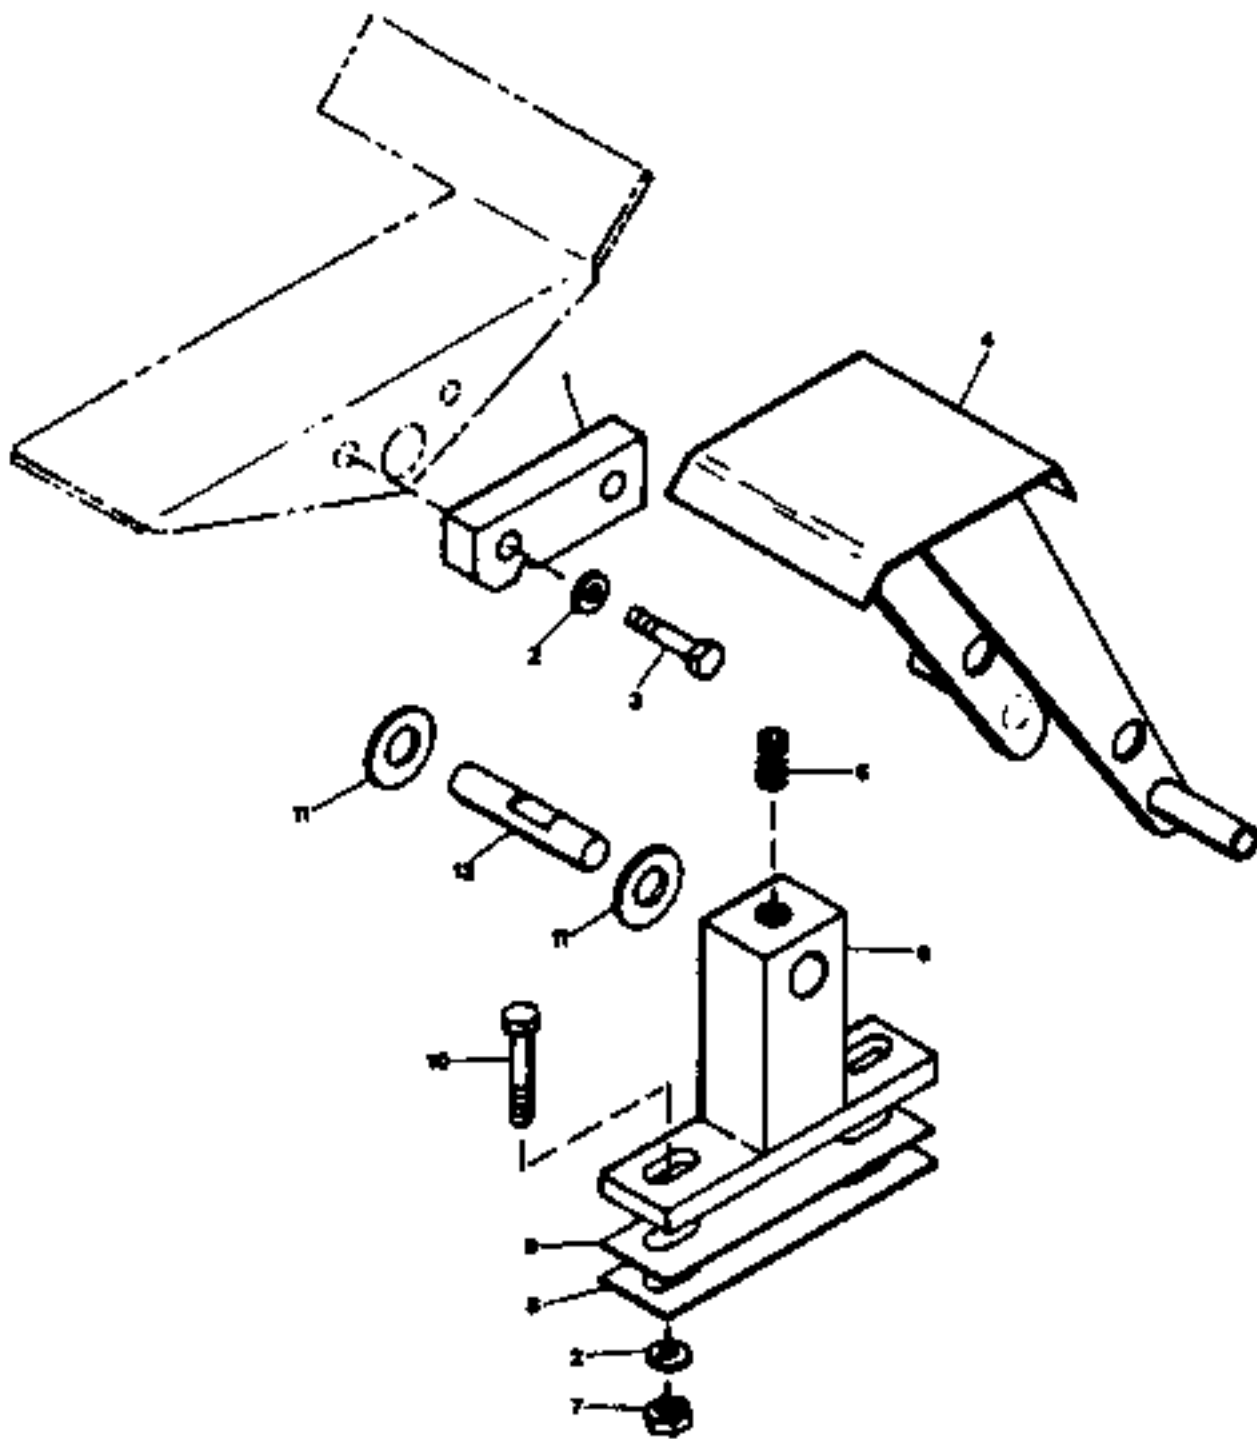

WHEN ORDERING PARTS,
ALWAYS FURNISH MODEL,
SERIAL NUMBER,
DRAWING NUMBER AND
CATALOG REFERENCE NUMBER.