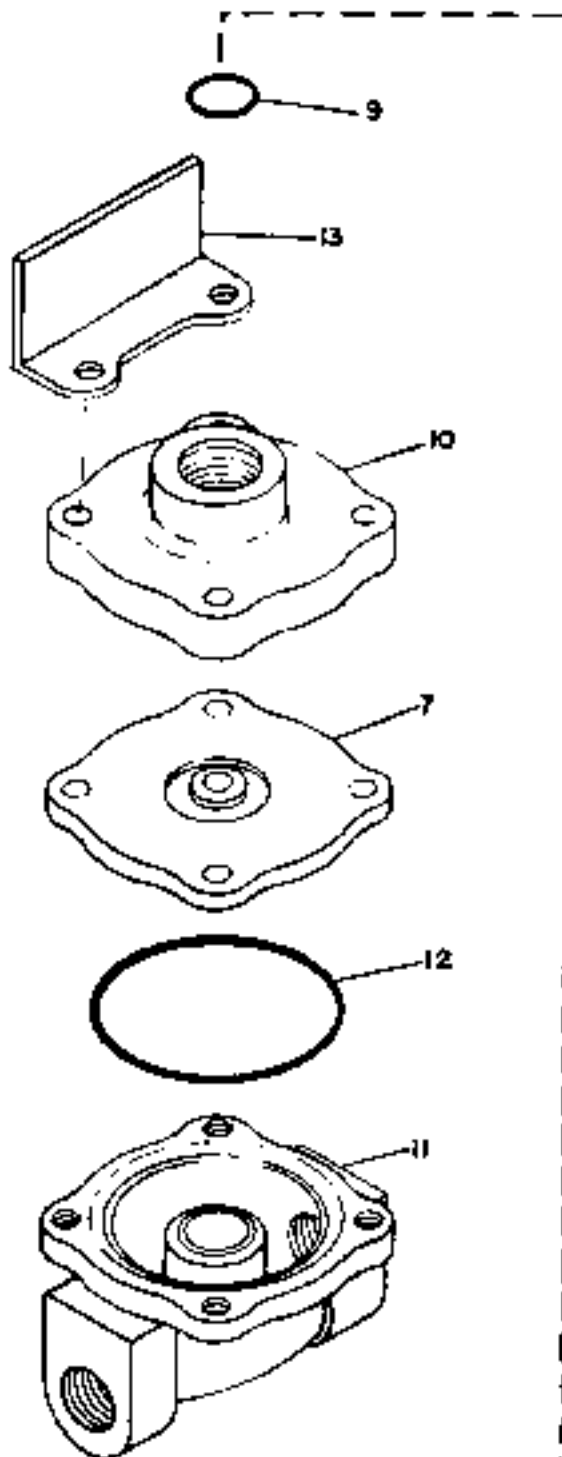

BUCYRUS-ERIE

factory spec replacement parts

PARTS LIST

CAT REF	DESCRIPTION	SERIAL NO.		PART NO.	REPLACE OR VENDOR NO.	REQ.
		FROM	TO/INCL.			
	105					
43	BUSHING			62300576		1
44	MAIN HOUSING			62300553		1
45	MAGNETIC PLUG			62300577		2
46	LOCKWASHER			62300527		15
47	CAPSCREW			62300528		15
48	O-RING			62300558		1
49	SHAFT			62300559		1
50	BEARING			62300524		3
51	GEAR			62300525		3
52	THRUST RACE			62300523		6
53	PIN			62300522		3
54	GEAR			62300569		1
55	SNAP RING			62300568		1
56	ROLL PIN			62300515		3
57	CARRIER			62300570		1
58	GEAR			62300566		1
59	O-RING			62300519		1
60	CARRIER SPACER			62300567		1
61	RING GEAR			62300521		1 X
	NOTE-WHEN STOCK OF 62300521 IS DEPLETED					X
	USE FOLLOWING PARTS					X
	61-RING GEAR			62305896		1 X
	70-FLAT WASHER			62300815		16 X
	71-CAPSCREW			62304313		16 X
62	O-RING			62300519		1
63	PIN			62300518		4
64	CARRIER			62300565		1
65	GEAR			62300520		4
66	OUTPUT SHAFT			62300505		1
67	BEARING CONE			62300511		2
68	BEARING CUP			62300514		2
69	BEARING CARRIER			62300512		1
70	STEEL WASHER			62300815		16 X
71	CAPSCREW 3/4 X 2-3/4 NF GRADE 8			62304313		16 X
73	SEAL ASSEMBLY			62300510		X
74	HUB			62300509		1
75	BEARING LOCKING NUT			62300802	62303399	1D
76	LOCKING NUT			62300801	62303399	1D
76	75					
77	CAPSCREW			62300800	62303398	6D
78	OUTPUT COVER			62300504		1
79	O-RING			62300508		1
80	ROLL PIN 5/16X1-3/8			62305819		2 X