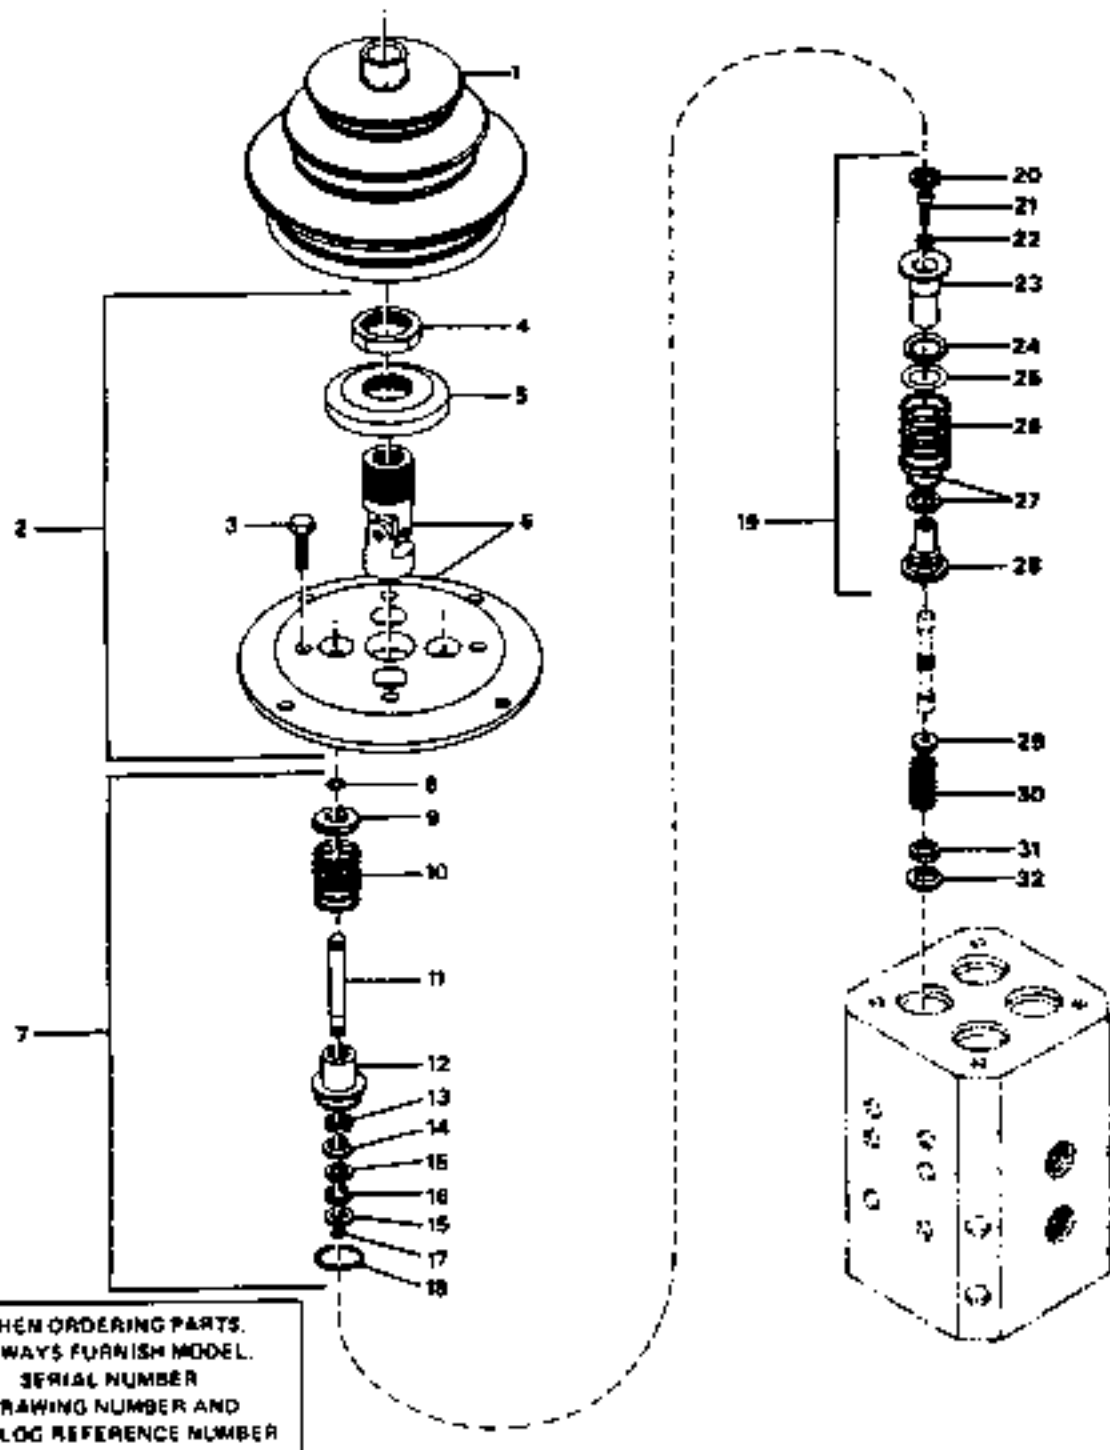

WHEN ORDERING PARTS,
ALWAYS FURNISH MODEL,
SERIAL NUMBER,
DRAWING NUMBER AND
CATALOG REFERENCE NUMBER

COMPONENTS FOR MODEL NUMBER HVP03-014UA

BUCYRUS-ERIE PARTS LIST

factory spec replacement parts

CAT REF	DESCRIPTION	SERIAL NO.		PART NO.	REPLACE OR VENDOR NO.	REQ.
		FROM	TO/INCL.			
	159 HAND CONTROL VALVE- MODEL NUMBER HVP06-014UA COMPONENTS ONLY CATALOG REFERENCE NUMBERS 5 & 15 DRAWING 79434317					
1	BELLOWS			62300422		1 X
2	BASE & SWIVEL ASSEMBLY-INCLUDES ITEMS 3 THRU 6			62300423		1
3	SCREW-NSI					
4	NUT-NSI					
5	PRESSURE DISC			62300424		1
6	MOUNTING PLATE WITH CARDAN JOINT-NSI					
7	GUIDE BUSHING & SPRING ASSEMBLY- INCLUDES ITEMS 8 THRU 18			62300425		4 X X X X
8	SNAP RING-NSI					
9	WASHER-NSI					
10	SPRING-NSI					
11	GUIDE STUD-NSI					
12	GUIDE BUSHING-NSI					
13	SEAL-NSI					X
14	SNAP RING-NSI					
15	SPACER-NSI					
16	SNAP RING-NSI					
17	SNAP RING-NSI					
18	O-RING			79434308		4 X
19	INTERNAL SPRING ASSEMBLY-INCLUDES ITEMS 20 THRU 28			62303365		4 X
20	WASHER-NSI					X X
21	SCREW-NSI					X
22	GUIDE-NSI					
23	GUIDE BUSHING					X
24	SPRING-NSI					
25	SPACER-NSI					
26	SPRING-NSI					
27	SPACER-NSI					
28	SPRING GUIDE-NSI					
29	WASHER-NSI					
30	SPRING-NSI					
31	GUIDE WASHER-NSI					
32	SNAP RING-NSI