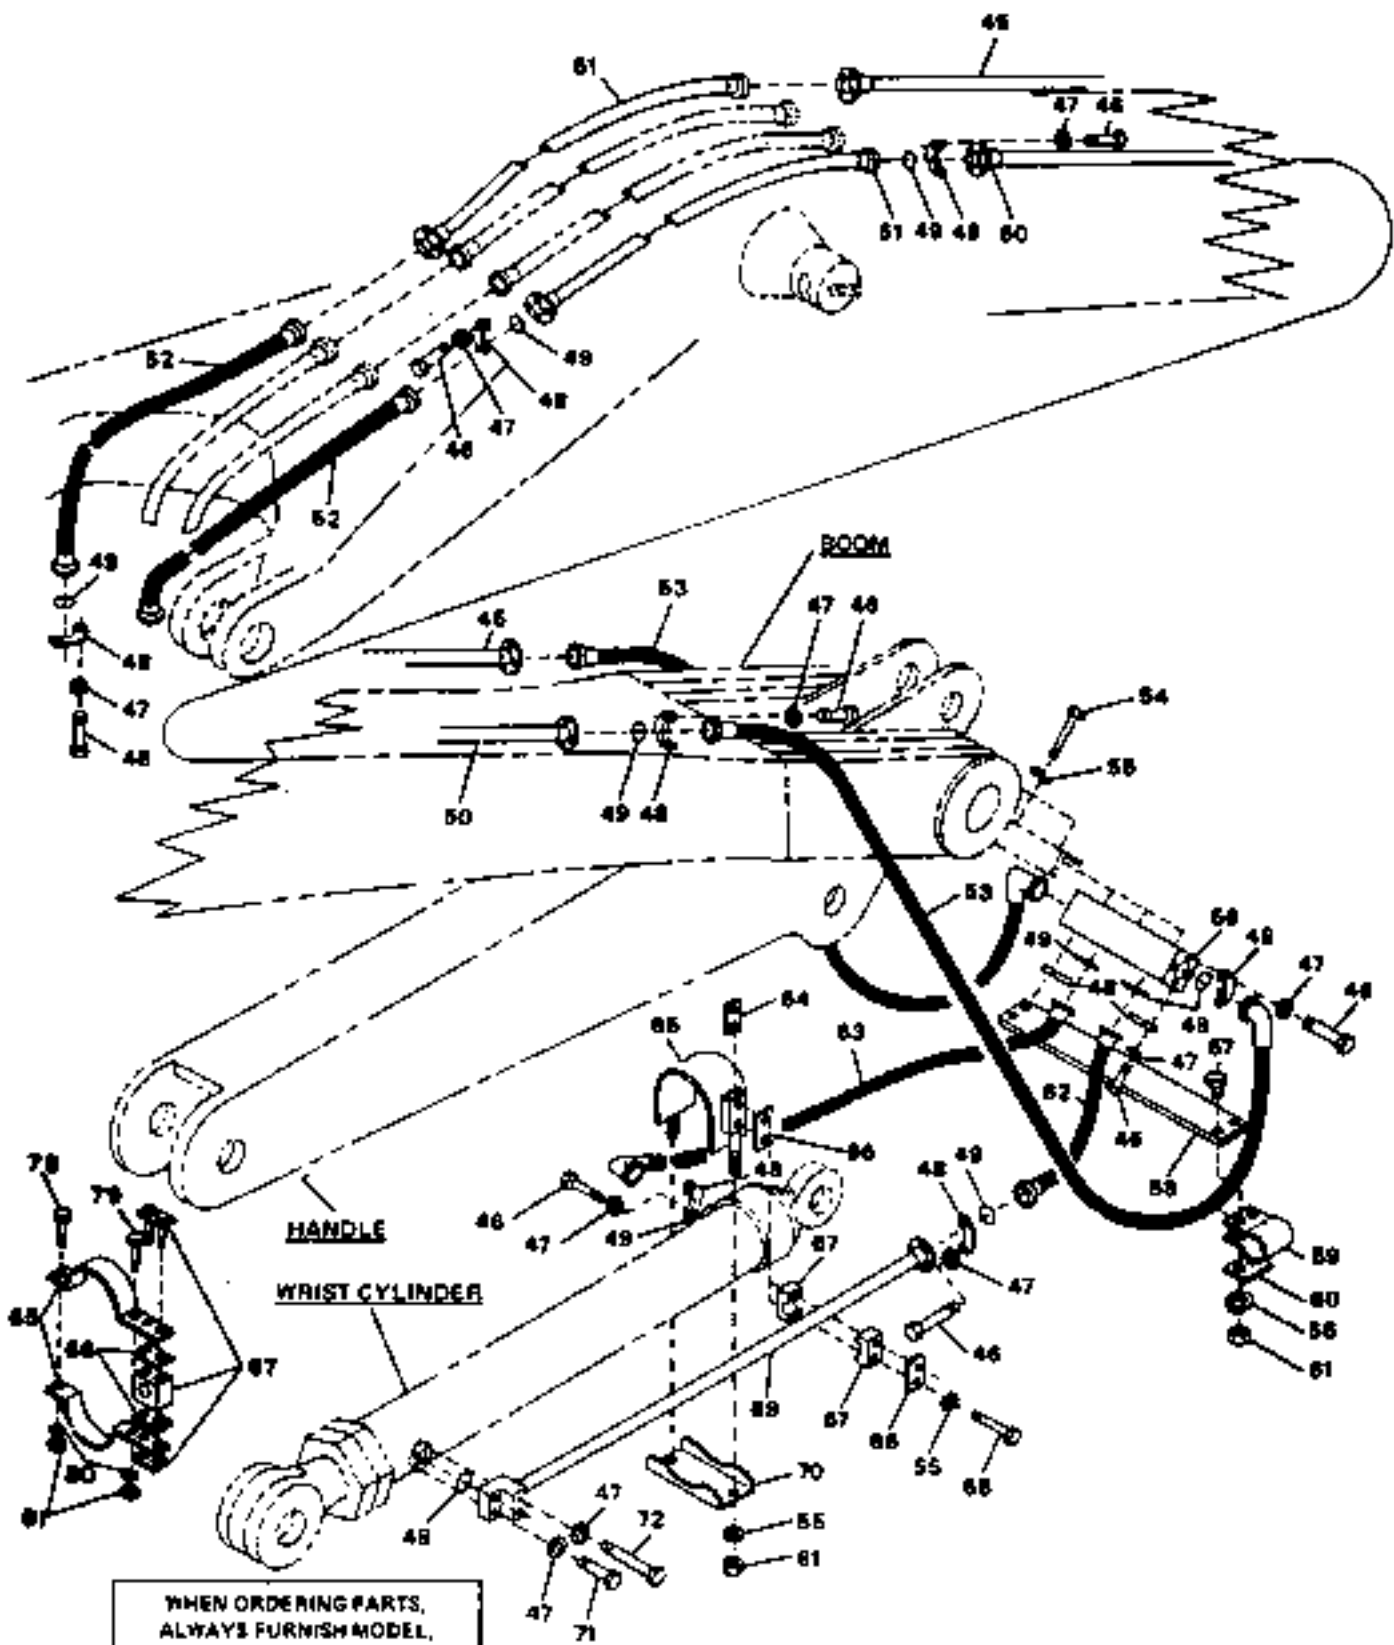

WHEN ORDERING PARTS,
ALWAYS FURNISH MODEL,
SERIAL NUMBER,
DRAWING NUMBER AND
CATALOG REFERENCE NUMBER

**FRONT END HYDRAULIC UNIT
WRIST CYLINDER PIPING FOR STANDARD HANDLE ZA431-C**

BUCYRUS-ERIE

PARTS LIST

factory spec replacement parts

CAT REF	DESCRIPTION	SERIAL NO.		PART NO.	REPLACE OR VENDOR NO.	REQ.
		FROM	TO/INCL.			
	047 FRONT END HYDRAULIC STANDARD HANDLE WRIST CYLINDER PIPING DRAWING 2A431C	139363				1
45	TUBE ASSEMBLY	139363		78389203		1
46	CAPSCREW 7/16X2-1/2NC GRADE 5	139363		03282480		56
47	BELLEVILLE WASHER 7/16	139363		03955002		60
48	HALF FLANGE	139363		20324986		28
49	O-RING	139363		68766270		15
50	TUBE ASSEMBLY	139363		78389014		1
51	TUBE ASSEMBLY	139363		78389013		2
52	HOSE ASSEMBLY	139363	139744	53795204	53796405	2D
52	HOSE ASSEMBLY	139817		53796405		2
53	HOSE ASSEMBLY	139363	139744	53795216	53796437	2D
53	HOSE ASSEMBLY	139817		53796437		2
54	CAPSCREW 1/2X1 NC GRADE 5	139363		03285320		3
55	LOCKWASHER 1/2	139363	139744	03961500		11
55	LOCKWASHER 1/2	139817		03961500		7
56	MANIFOLD	139363		744309K1		1
57	CAPSCREW 1/2X2 NC GRADE 5	139363		03285640		4
58	BRACKET	139363		645310-01		1
59	BELTING	139363	139744	540540-01		2
59	BELTING	139817		540540-04		2
60	BAR SPACER	139363		540359K1		2
61	FULL NUT 1/2 NC	139363	139744	02711050		6
61	FULL NUT 1/2 NC	139817		02711050		4
62	HOSE ASSEMBLY	139363	139744	53795205	53796403	1D
62	HOSE ASSEMBLY	139817		53796403		1
63	HOSE ASSEMBLY	139363	139744	53795018	53796421	1D
63	HOSE ASSEMBLY	139817		53796421		1
64	BAR	139363	139744	548896-03		1
65	WRIST CYLINDER SUPPORT	139363	139744	744208R21		1
65	WRIST CYLINDER BRACKET	139817		646069-01		2
66	SPACER	139363	139744	548360K1		2
66	SPACER KIT	139817		82866396		2
67	CLAMP	139363	139744	640458-01		2
67	CLAMP	139817		82140469		1
68	CAPSCREW 1/2X3-3/4 NC GRADE 5	139363	139744	03286200		2
69	TUBE ASSEMBLY	139363		78308280		1
70	CLAMP	139363	139744	641890K1		1
71	CAPSCREW 7/16X1-1/4NC GRADE 5	139363		03282400		2