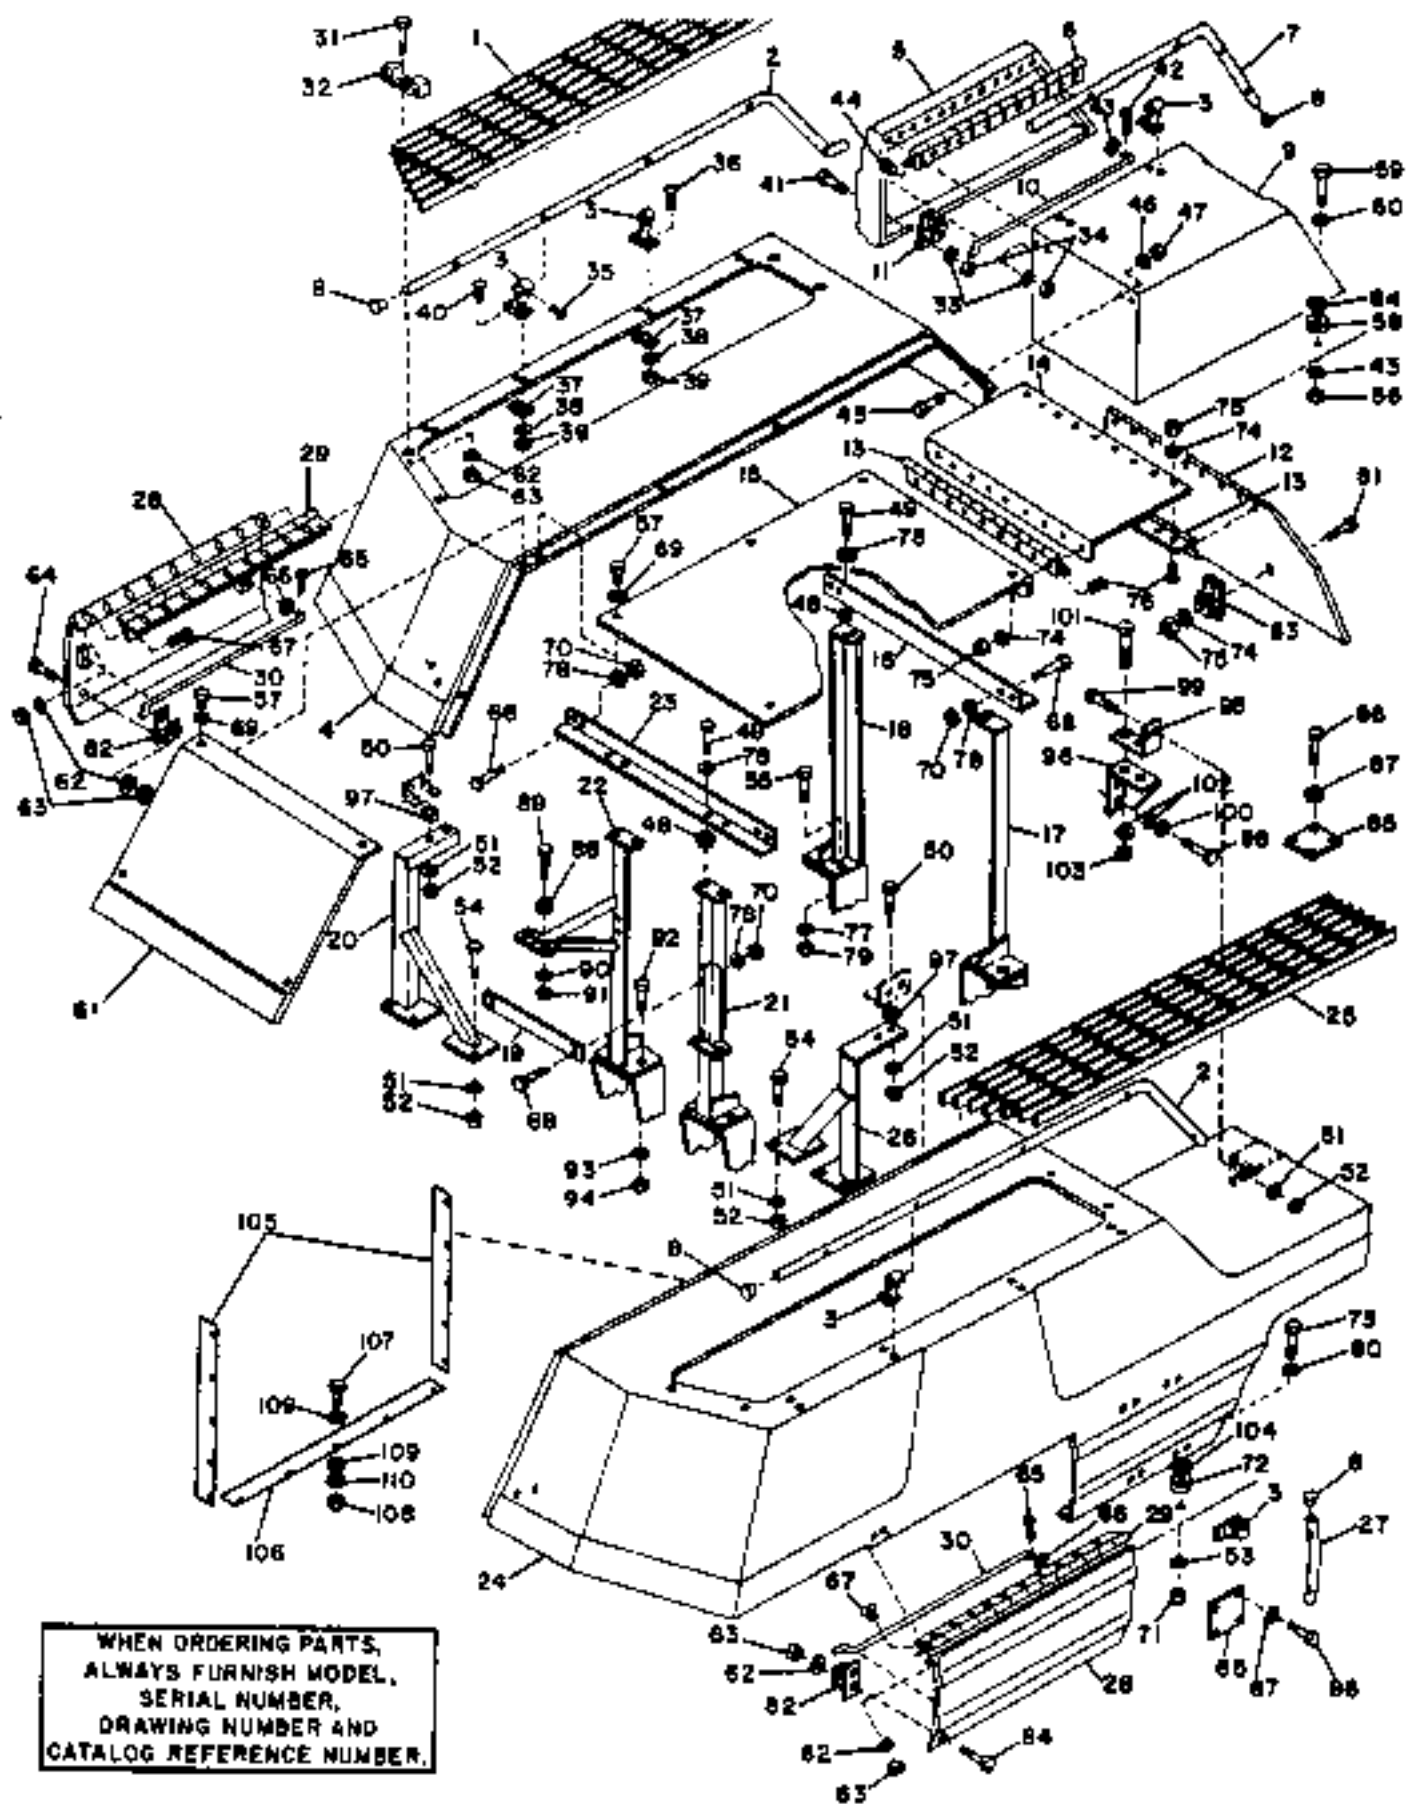

BUCYRUS-ERIE

factory spec replacement parts

PARTS LIST

CAT REF	DESCRIPTION	SERIAL NO.		PART NO.	REPLACE OR VENDOR NO.	REQ.
		FROM	TO/INCL.			
	005 MACHINERY CAB DRAWING W163	139363				
1	EXHAUST GRATING	139363		746134-01		1
2	HANDRAIL	139363		743297R1		2AX
	NOTE-WHEN STOCK OF 743297R1 IS DEPLETED USE FOLLOWING PARTS					X
	TOP HANDRAIL			C101354-01		2 X
	END PLUG			B2731107		4 X
3	STANCHION	139363		82892106		19
4	LEFT HAND CAB PANEL	139363		887041-06	BB7041-02	2DX
5	TOOL BOX DOOR	139363		833035-01		1
6	TOOL BOX HINGE	139363		82511319		1
7	TOOL BOX HANDRAIL	139363		743296K1		1AX
	NOTE-WHEN STOCK OF 743296K1 IS DEPLETED USE FOLLOWING PARTS					X
	TOOL BOX HANDRAIL			C101352-01		1 X
	END PLUG			B2731107		2 X
8	PLUG END	139363		B2731103		10
9	TOOL BOX	139363		875511-01		1
9	TOOL BOX-LOGGER	140060		892362-02		1
10	DOOR BRACE	139363		643641K1		2
11	DRAW LATCH	139363		82600805		2
12	CENTER ACCESS BOTTOM DOOR	139363		746558-02		1
13	CENTER ACCESS DOOR HINGE	139363		82511295		2
14	CENTER ACCESS TOP DOOR	139363		746559-02		1
15	CAB TOP CENTER PANEL	139363		746429-02		1
16	CENTER SUPPORT ANGLE	139363		892329-14		1
17	RIGHT HAND CENTER BRACE	139363		750026-01		1
18	LEFT HAND CENTER BRACE	139363		750026-02		1
19	REAR BRACE	139363		879367-07		1
20	LEFT HAND SIDE BRACE	139363		645436-01		1
21	RIGHT HAND REAR BRACE	139363		839328-01		1
22	LEFT HAND REAR BRACE	139363		839328-02		1
23	REAR SUPPORT ANGLE	139363		892329-15		1