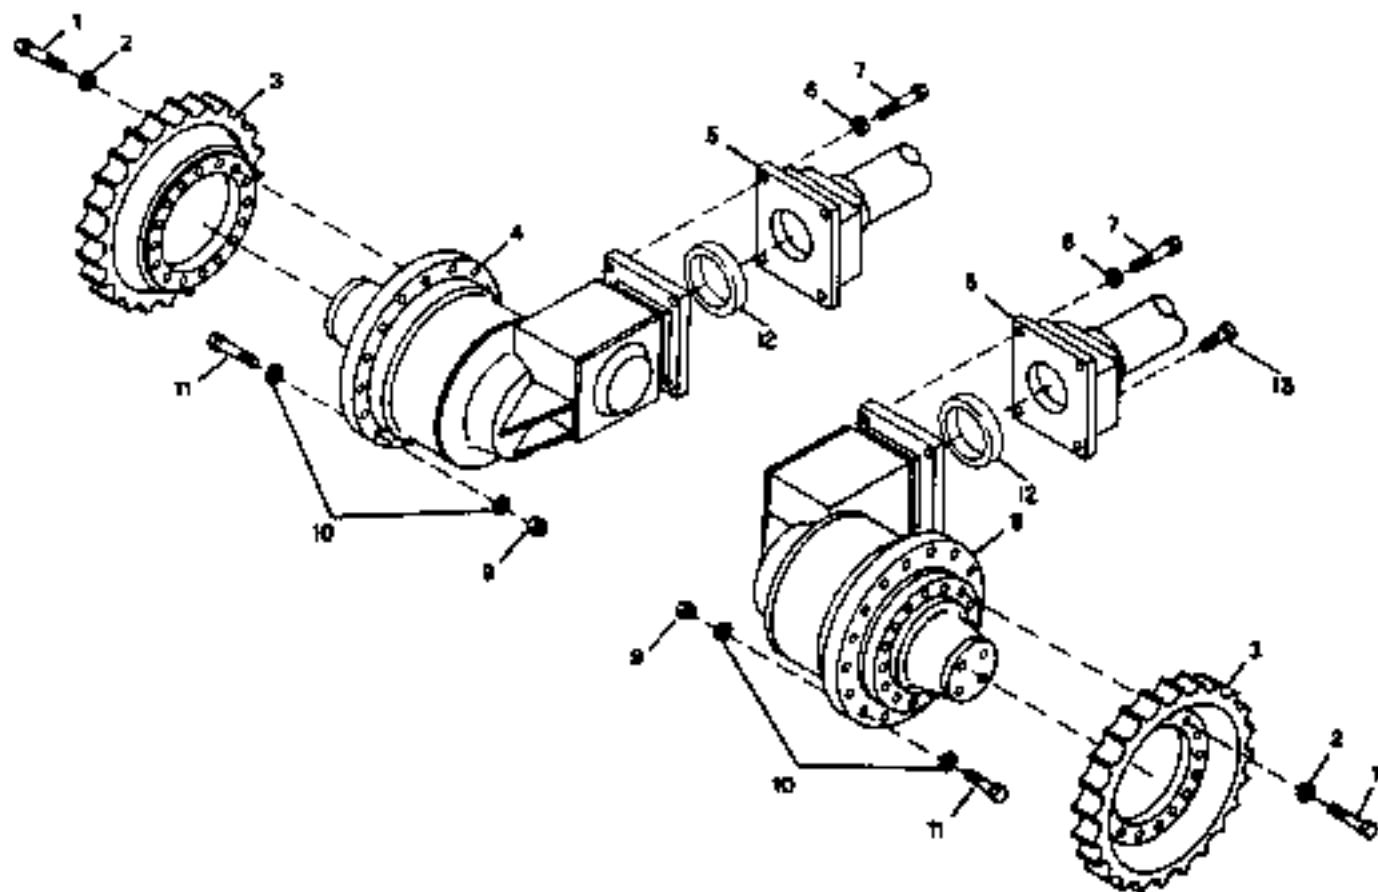

WHEN ORDERING PARTS,
ALWAYS FURNISH MODEL,
SERIAL NUMBER,
DRAWING NUMBER AND
CATALOG REFERENCE NUMBER.