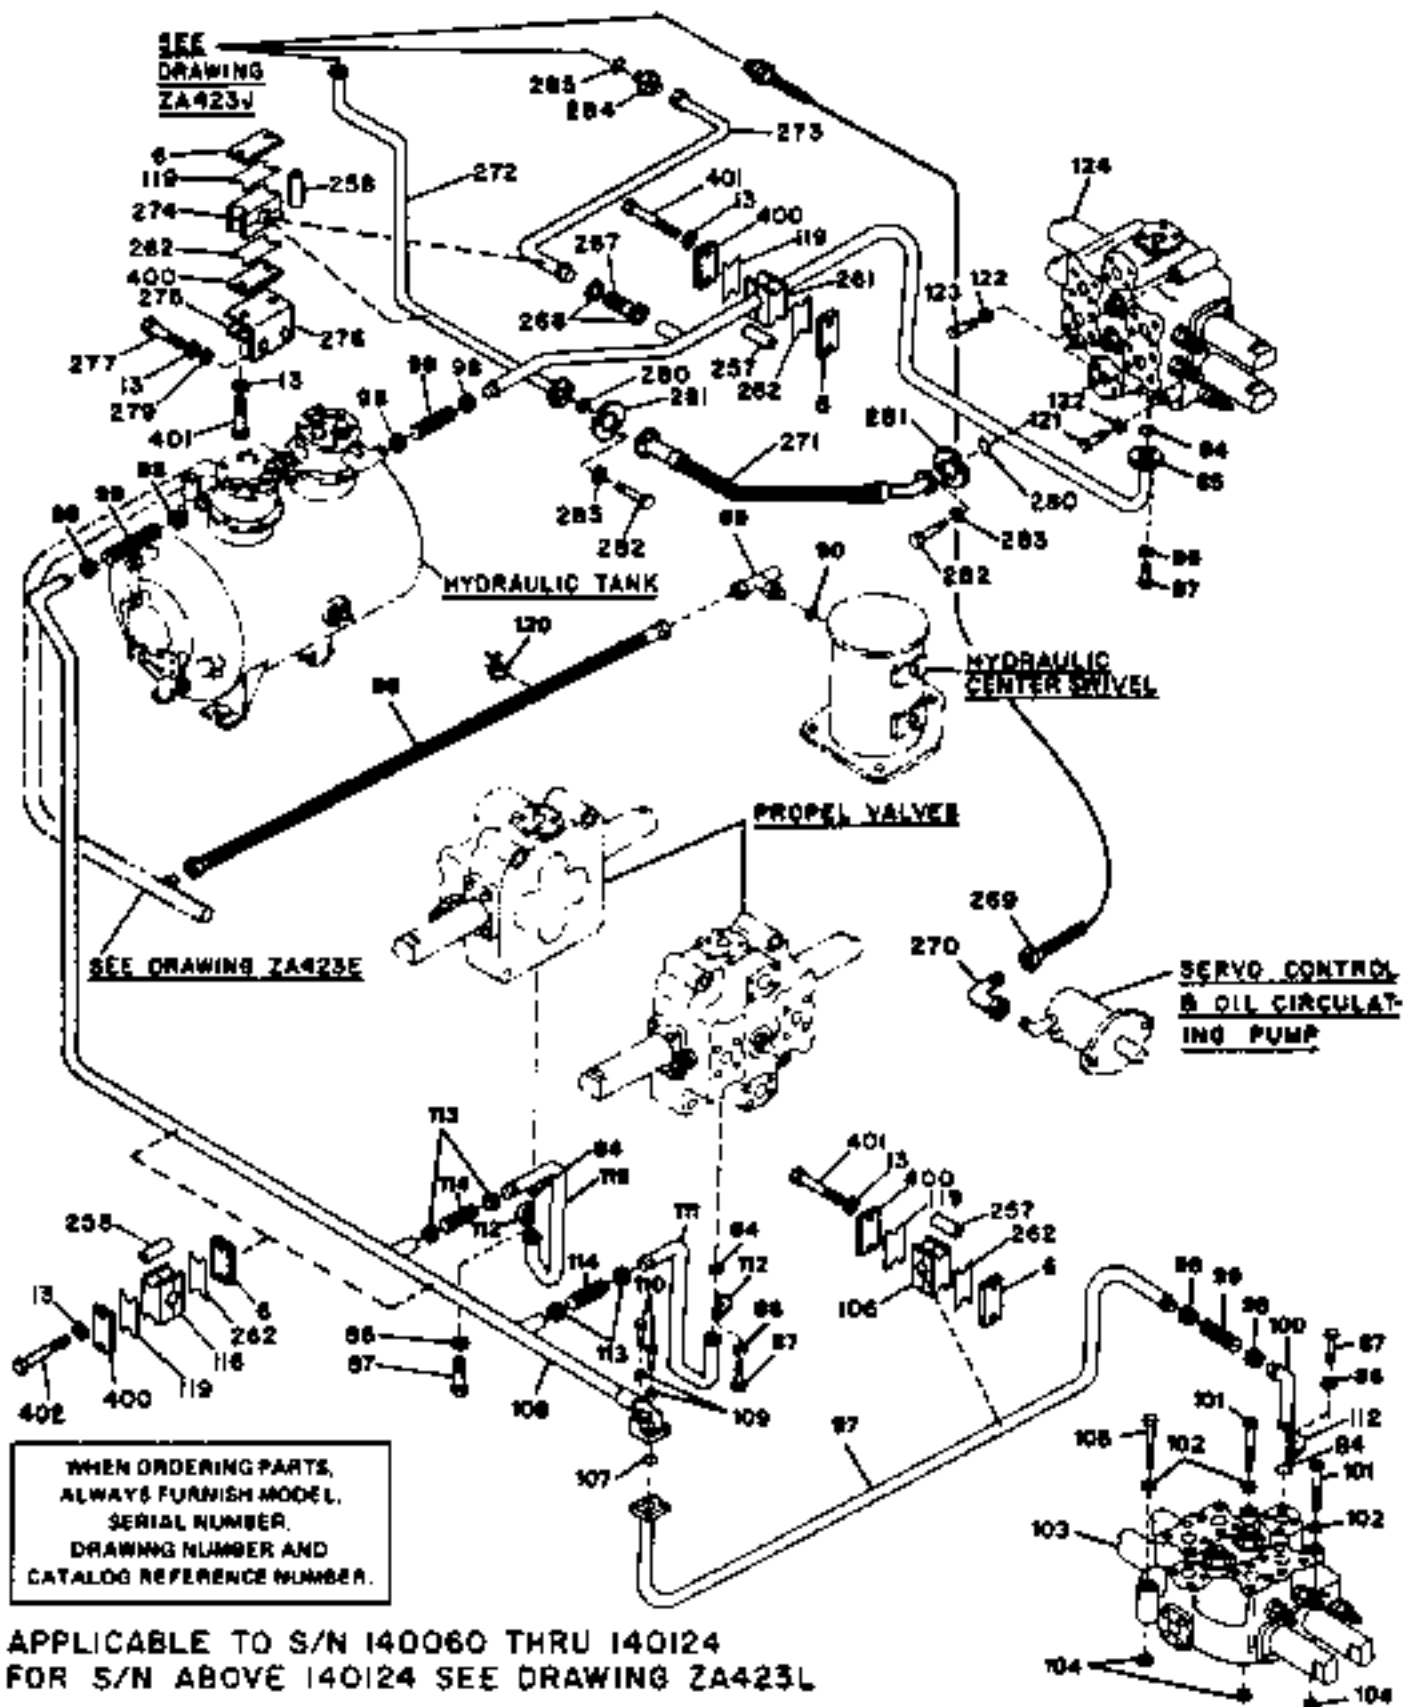

BUCYRUS-ERIE PARTS LIST

factory spec replacement parts

CAT REF	DESCRIPTION	SERIAL NO.		PART NO.	REPLACE OR VENDOR NO.	REQ.
		FROM	TO/INCL.			
	009 HIGH PRESSURE HYDRAULICS-LOGGER DRAWING 2A423H	140060	140124			X X
6	TAPPED BAR	140060	140124	647649-11		6 X
13	LOCKWASHER 3/8	140060	140124	03961300		12 X
71	CAPSCREW 3/8X3-1/2 NC GRADE 5	140060	140124	03279840		2 X X
84	O-RING	140060	140124	68766270		4 X
85	TUBE ASSEMBLY	140060	140124	78461179		1 X
86	BELLEVILLE WASHER 7/16	140060	140124	03955002		16 X
87	CAPSCREW 7/16X1-1/2NC GRADE 5	140060	140124	03282480		16 X
88	HOSE ASSEMBLY	140060	140124	53792806		1 X
89	TEE	140060	140124	78638440		1 X
90	O-RING	140060	140124	68120820		1 X
91	FULL NUT 1/2 NC	140060	140124	02711050		2 X
92	LOCKWASHER 1/2	140060	140124	03961500		2 X
94	SUPPORT	140060	140124	647711-01		1 X
95	SPACER 1/4 INCH	140060	140124	82866419		3 X
96	CAPSCREW 1/2X2 NC GRADE 5	140060	140124	03285640		2 X
97	TUBE ASSEMBLY	140060	140124	78389202		1AX
	NOTE-WHEN STOCK OF 78389202 IS DEPLETED USE FOLLOWING PARTS					
	HOSE ASSEMBLY			53788946		1
	100 ADAPTER			78550255		1
98	CLAMP	140060	140124	53269118		6 X
99	HOSE 6-1/2 INCHES	140060	140124	552492-01		3AX
100	BEADED INSERT	140060	140124	53342557		1AX
	NOTE-WHEN STOCK OF 53342557 IS DEPLETED USE FOLLOWING PARTS					
	ADAPTER			78550255		1
	97 HOSE ASSEMBLY			53788946		1
101	CAPSCREW 5/8X4-1/2 NC GRADE 5	140060	140124	03292440		2 X
102	PLAIN WASHER 5/8	140060	140124	03951800		3 X
103	WRIST & PRIMARY HOIST DIRECTIONAL CONTROL VALVE-SEE DRAWING 79380946 FOR COMPONENTS	140060	140124	79380946	79380992	1DX