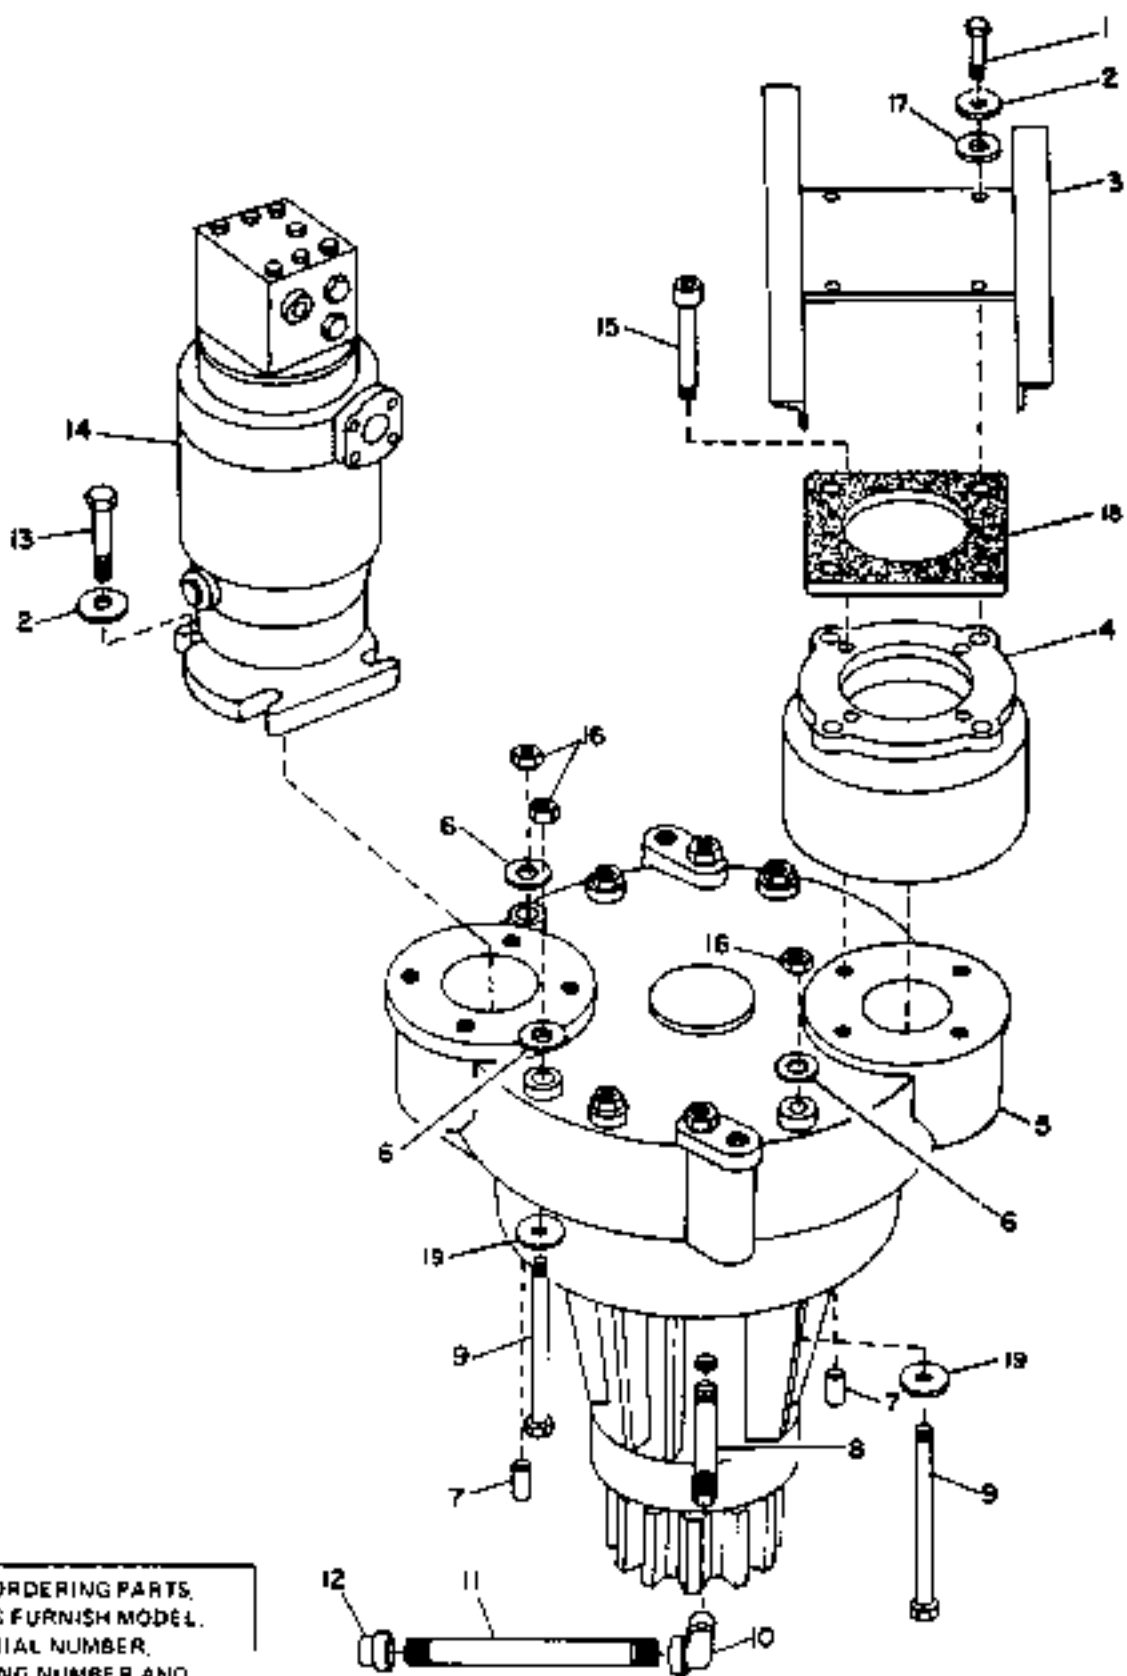

BUCKRUS-ERIE PARTS LIST

factory spec replacement parts

CAT REF DESCRIPTION SERIAL NO. FROM TO/INCL PART NO. REPLACE OR VENDOR NO. REQ.

CAT REF	DESCRIPTION	SERIAL NO.	FROM	TO/INCL	PART NO.	REPLACE OR	VENDOR NO.	REQ.
001	SWING CIRCLE							
	DRAWING	E127	139363					
1	OUTER RACE, SWING	140530	139363	140124	12946E1			1
	RACE & INNER BALL							
	RACE ASSEMBLY-							
	INCLUDES ITEMS 2 THRU							
17								
1	OUTER RACE, SWING	140530	139363	140124	12976E1			1
	RACE & INNER BALL							
	RACE ASSEMBLY-							
	INCLUDES ITEMS 2 THRU							
17								
2	SEAL	139363	139363	638374-05				1
3	DOMEL	139363	139363	514772K1				2
4	LOCKWASH C 1 NC	139363	139363	02786550				22
5	FLAT WASHEN 1	139363	139363	03952150				44
6	HEX BOLT 1/8-1/2 NC	139363	139363	02617705				22
7	ELBOW	139363	139363	57152260				4
8	NUT	139363	139363	57194760				8
9	COPPER TUBE-SPECIFY	139363	139363	32356000				
	LENGTH							
10	COPPER TUBE-SPECIFY	139363	139363	32356000				
	LENGTH							
11	CONNECTOR	139363	139363	57256510				4
12	TUBE FITTING 1/8	139363	139363	57044510				4
13	BRACKET	139363	139363	550306K21				1
14	SEAL	139363	139363	638374-05				1
15	SPACER	139363	139363	82866511				2
16	BALL	139363	139363	87044600				64
17	SPACER	139363	139363	82866510				62
18	GREASE GUM	139363	139363	57292035				1
19	FULL NUT 3/8 NC-	139363	139363	02709400				2
	CADMIUM PLATED							
20	CLAMP	139363	139363	64789505				1
21	LOCKWASHER 3/8	139363	139363	03961302				2
	CADMIUM PLATED							
22	SQUARE NECK BOLT	139363	139363	03014255				2
	3/8X1-1/4 NC-CADMIUM							
23	HOSE	139363	139363	53004065				1
24	TUBE FITTING 1/8	139363	139363	57044510				1
25	BULKHEAD ADAPTER	139363	139363	78533148				1
26	DRIVE SCREW 1/4X1/2	139363	139363	03566910				1
27	CONNECTOR	139363	139363	57254585				2
28	CONNECTOR	139363	139363	57115435				1
29	TUBE-SPECIFY LENGTH	139363	139363	82945641				1
30	ELBOW	139363	139363	57149332				2
31	CAPSCREW 3/8X1 NC-	139363	139363	03279320				2
	GRADE 2							
32	LOCKWASHER 3/8	139363	139363	03961300				2
33	PLATE	139363	139363	537642K1				1

WHEN ORDERING PARTS,
ALWAYS FURNISH MODEL
SERIAL NUMBER,
DRAWING NUMBER AND
CATALOG REFERENCE NUMBER