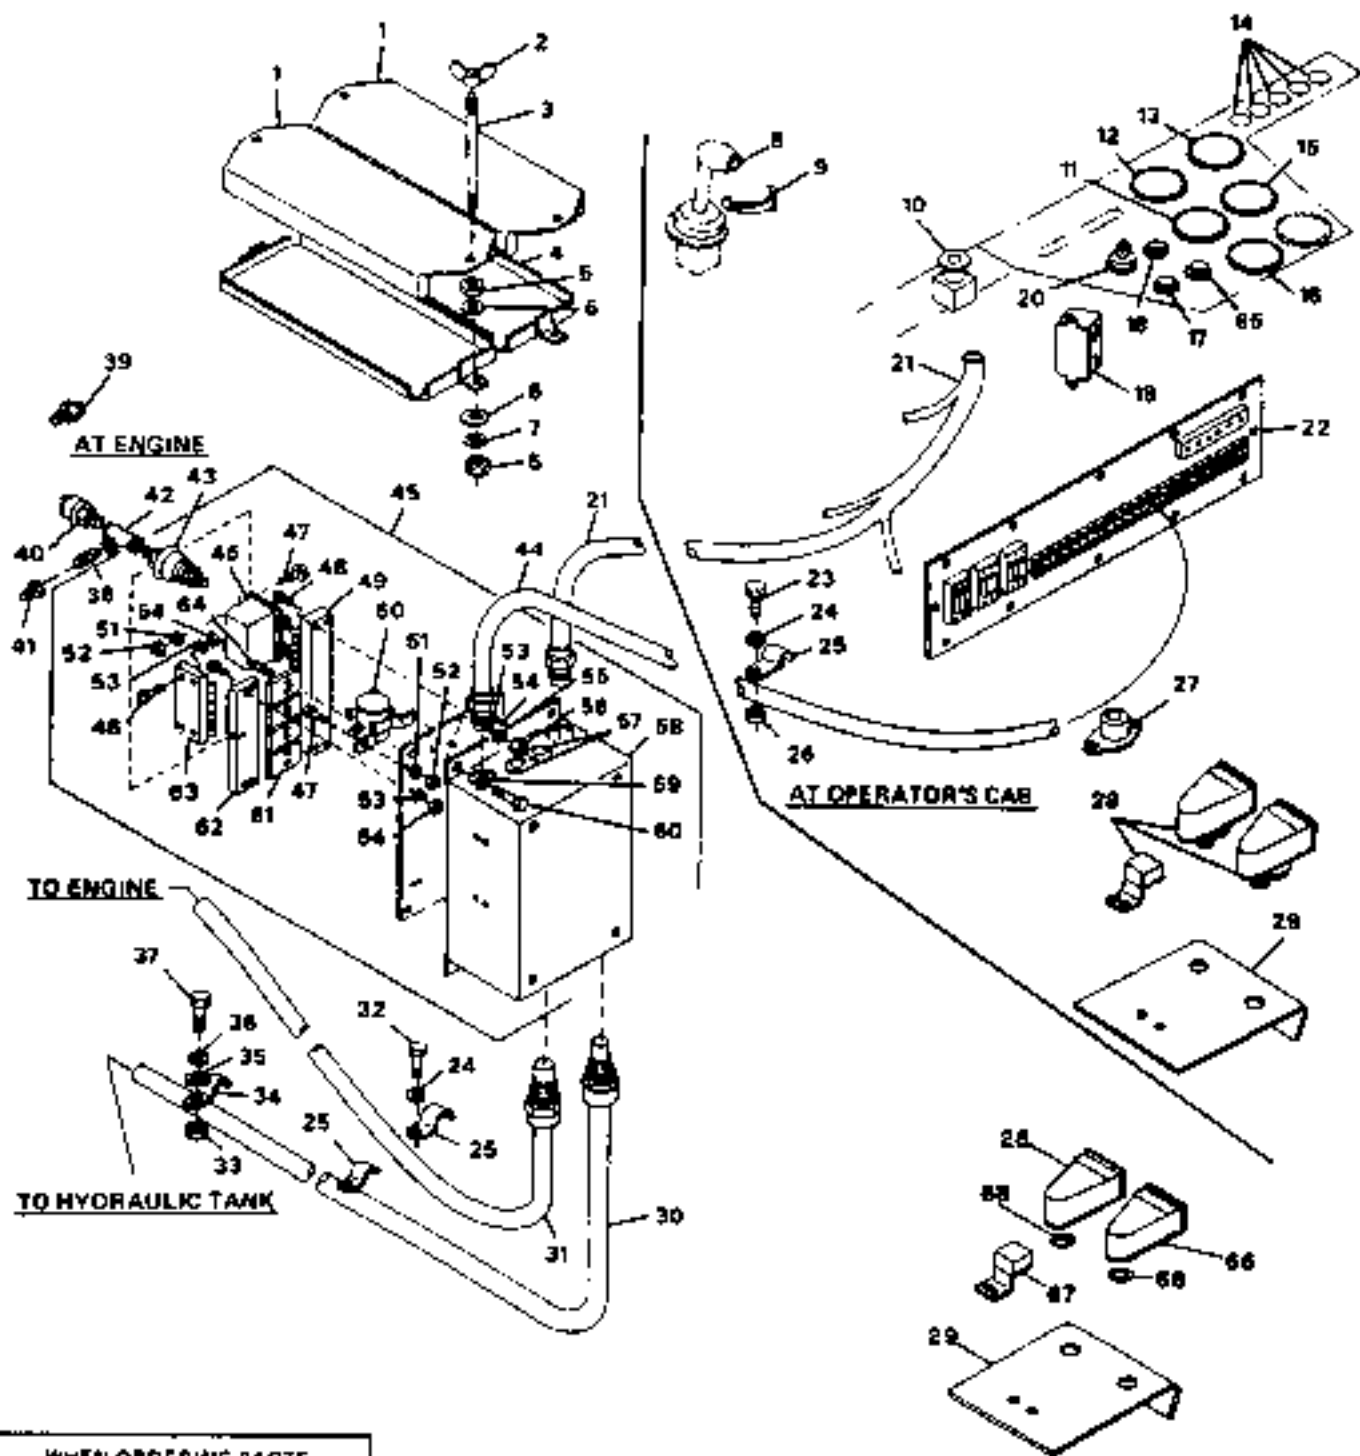

WHEN ORDERING PARTS,
ALWAYS FURNISH MODEL,
SERIAL NUMBER,
DRAWING NUMBER AND
CATALOG REFERENCE NUMBER.

APPLICABLE TO S/N 140530 & UP

**ELECTRIC STARTING FOR CUMMINS
ENGINE**

BUCYRUS-ERIE

PARTS LIST

factory spec replacement parts

CAT REF	DESCRIPTION	SERIAL NO.		PART NO.	REPLACE OR VENDOR NO.	REQ.
		FROM	TO/INCL.			
	005 ELECTRIC STARTING FOR CUMMINS ENGINE DRAWING QZ134	139363				
1	BATTERY COVER	139363		619367K21		2
2	WING NUT 3/8 NC	139363		02790200		4
3	THREADED ROD	139363		82044720		4
4	BATTERY SUPPORT	139363		619366K21		2
5	FULL NUT 3/8 NC	139363		02709150		8
6	FLAT WASHER 3/8	139363		03951400		6
7	LOCKWASHER 3/8	139363		03961300		4
8	SWITCH-HORN OR HOIST	139363		12769120		2
9	CABLE TIE	139363		17448525		3
10	AIR DUMP SWITCH	139363		17433402		1
11	OIL PRESSURE GAUGE-DASH UNIT	139363	140124	82317644	82327288	10K
11	OIL PRESSURE GAUGE-DASH	140530		82317288		1 K
12	HOURLMETER	139363		46577067		1
13	FUEL GAUGE-DASH UNIT	139363	140124	82317642		1 K
13	FUEL GAUGE-DASH UNIT	140530		82302781		1 K
14	INDICATOR LIGHTS	139363		17317609		5
15	WATER TEMPERATURE GAUGE-DASH UNIT	139363		82317641		1 K
15	WATER TEMPERATURE GAUGE-DASH UNIT	140530		82317282		1 K
16	VOLTMETER	139363		46574371		1
17	STARTER SWITCH	139363		46859658		2
18	BUTTON PLUG	139363		17392808		1
19	WARNING BUZZER	139363		17029626		1
20	IGNITION SWITCH	139363		46859259		1
21	WIRING HARNESS-OPERATORS CONSOLE	139363		16412270		1
22	CONSOLE COVER STRIP	139363		744579-01		1
23	CAPSCREW 3/8x1 NC GRADE 5	139363		03279320		2
24	LOCKWASHER 3/8	139363		03961300		9
25	CLAMP	139363		53268596		20
26	FULL NUT 3/8 NC	139363		02709150		2
27	SWING BRAKE SWITCH	139363		46859691		1
28	HORN ASSEMBLY	139363	140124	17272110		1A
NOTE-WHEN STOCK OF 17272110 IS DEPLETED USE FOLLOWING PARTS						
	HORN			17270248		1
	66 HORN			17270251		1
	67 RELAY			2576255		1
	68 NUT			17270249		2
	TERMINAL			17443806		2