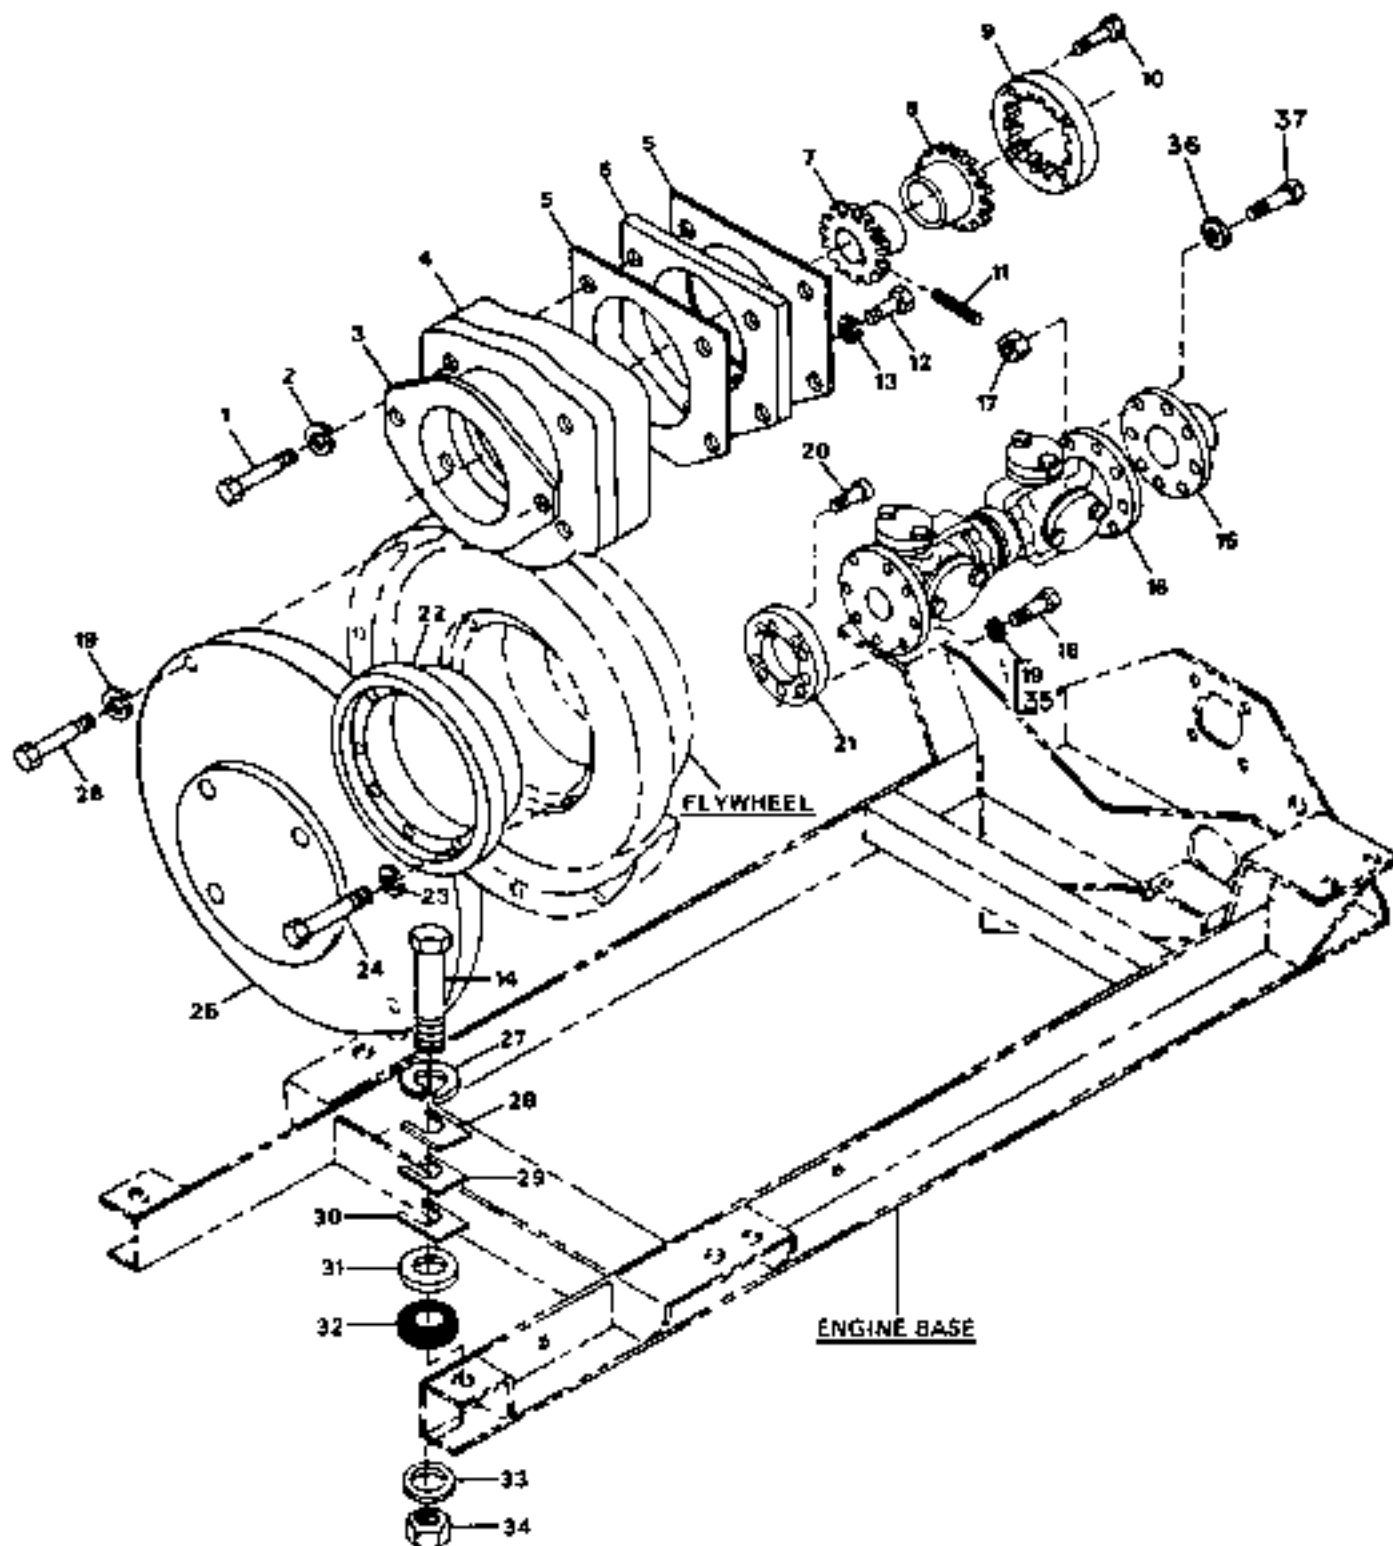

WHEN ORDERING PARTS,
ALWAYS FURNISH MODEL,
SERIAL NUMBER,
DRAWING NUMBER AND
CATALOG REFERENCE NUMBER.

FOR LEGEND
SEE REVERSE SIDE

BUCYRUS-ERIE

factory spec replacement parts

PARTS LIST

CAT REF	DESCRIPTION	SERIAL NO.		PART NO.	REPLACE OR VENDOR NO.	REQ.
		FROM	TO/INCL.			
	001 TRANSMISSION FOR GM ENGINE DRAWING	QR151	139363			
1	CAPSCREW 1/2X1-1/2 NC GRADE 5	139363		03285480		6
2	LOCKWASHER 1/2	139363		03961500		6 X
3	GASKET	139363		14380281		1
4	ADAPTER	139363		14380282		1
5	GASKET	139363		14380038		2
6	SPACER	139363		638102K1		1
7	SPROCKET	139363		14380284		1
8	COUPLING	139363		14380286		1
9	DISC	139363		14381560		1
10	BOLT	139363		14380295		4
11	SPRING PIN	139363		82669730		1
12	CAPSCREW 7/16X1-1/2NC GRADE 5	139363		03282480		1
13	LOCKWASHER 7/16	139363		03961410		1
14	CAPSCREW 5/8X4-1/2 NC GRADE 5	139363		03292440		2
15	COMPANION FLANGE	139363		82282152		1
16	U-JOINT-SEE DRAWING 46810767 FOR COMPONENTS	139363		46810767		1
17	LOCKNUT C 1/2 NC	139363		02786425		4
18	CAPSCREW 7/16X3/4 NC GRADE 5	139363	140084	03282245		4
18	BOLT	140100		516988-26		4
19	LOCKWASHER 7/16	139363	140084	03961410		16
19	LOCKWASHER 7/16	140100		03961410		12
20	CAPSCREW 3/8X7/8 NC CADMIUM PLATED	139363	140084	03480722		6
20	CAPSCREW 3/8X7/8 NC CADMIUM PLATED	140100		03480722		5 X
21	CRANKSHAFT ADAPTER	139363	140084	545912K1		1
21	CRANKSHAFT ADAPTER	140100		552719-01		1
22	SPACER	139363		638430K1		1
23	LOCKWASHER 3/8	139363		03961300		8
24	CAPSCREW 3/8X2-1/2 NC GRADE 5	139363		03279720		8
25	PUMP MOUNTING ADAPTER SEE DRAWING 64789902 FOR COMPONENTS	139363		64789902		1
26	CAPSCREW 7/16X1-1/2NC GRADE 5	139363		03282480		12
27	LOCKWASHER 5/8	139363		03961700		2
28	SHIM .104	139363		518333-03		2
29	SHIM .059	139363		518333-02		2
30	SHIM .029	139363		518333-01		2