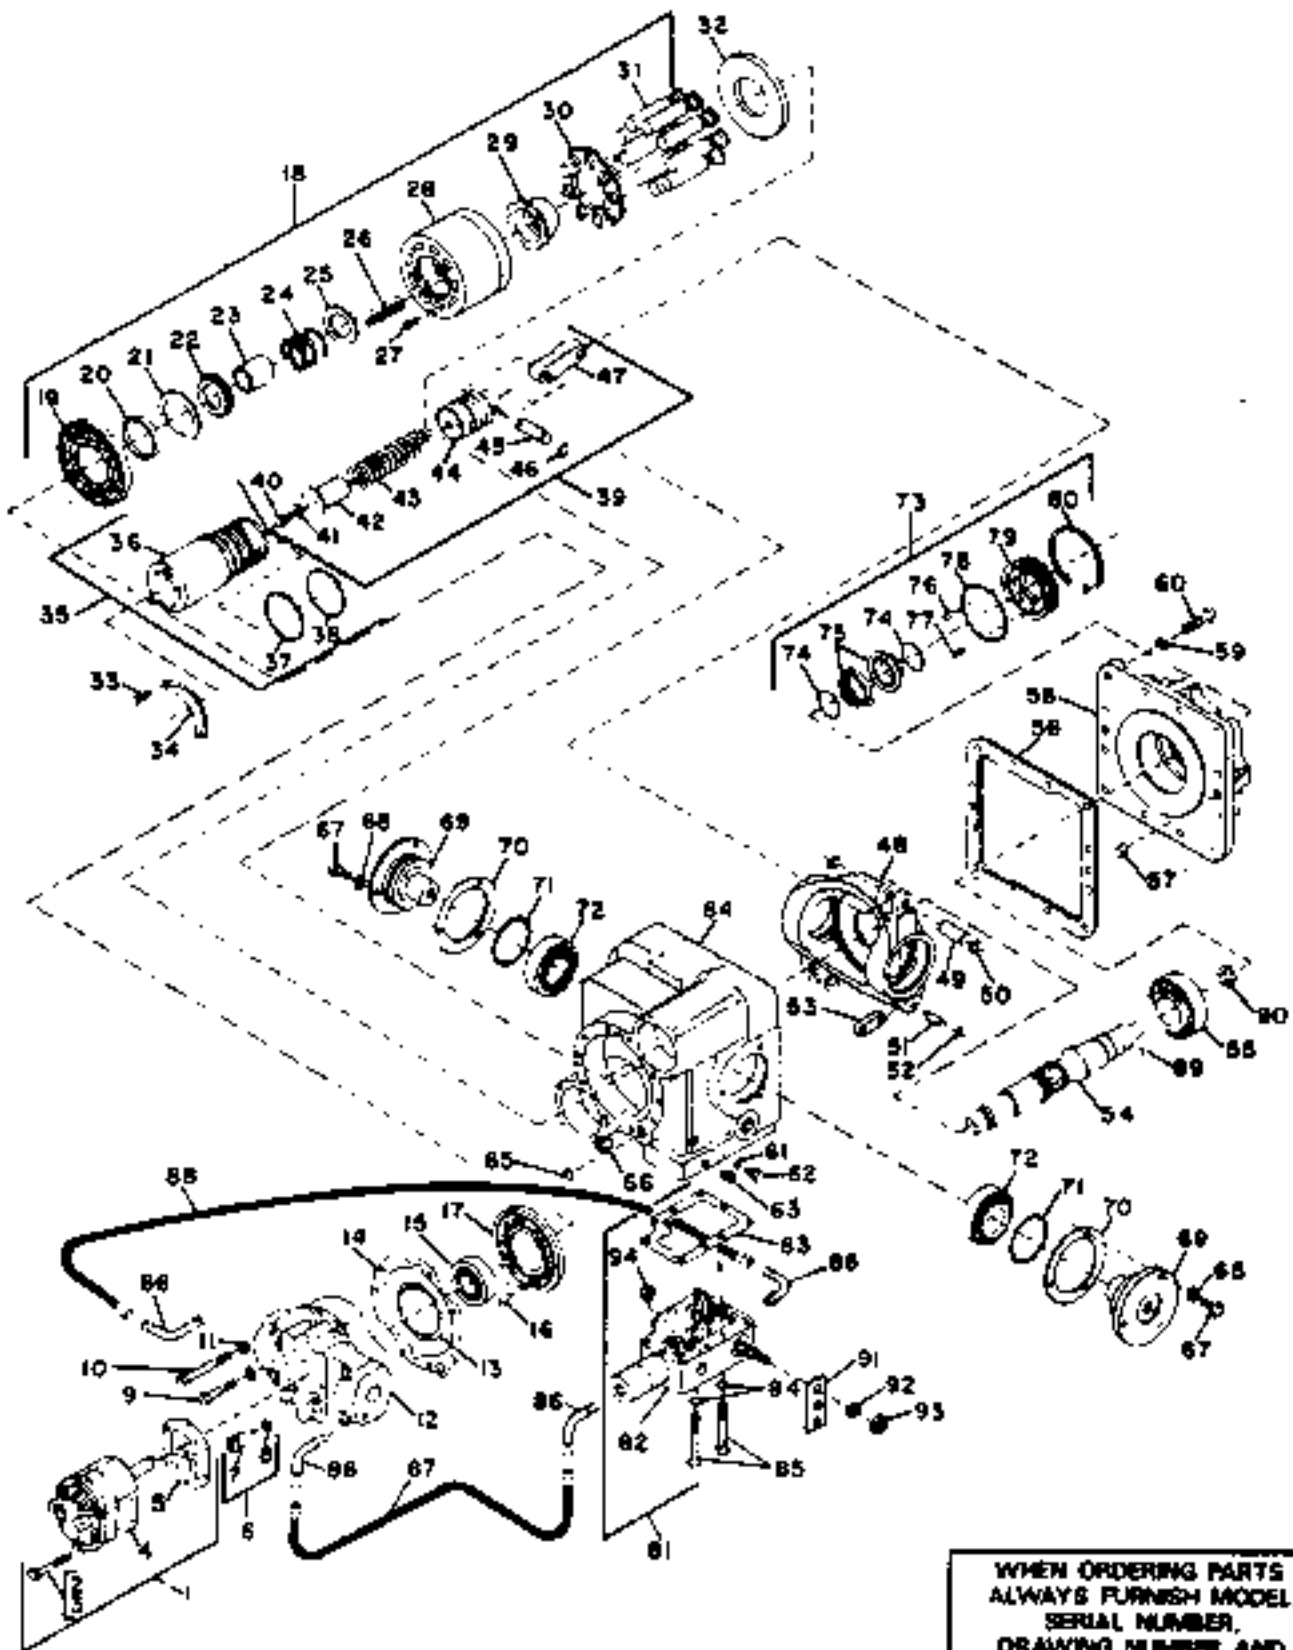

COMPONENTS FOR MODEL NUMBER 22-2243 ONLY

WHEN ORDERING PARTS
ALWAYS FURNISH MODEL,
SERIAL NUMBER,
DRAWING NUMBER AND
CATALOG REFERENCE NUMBER.

BUCYRUS-ERIE

factory spec replacement parts

PARTS LIST

CAT REF	DESCRIPTION	SERIAL NO.		PART NO.	REPLACE OR VENDOR NO.	REQ.
		FROM	TO/INCL.			
	129 SWING PUMP					
	MODEL NUMBER 22-2243					
	COMPONENTS ONLY					
	CATALOG REFERENCE					
	NUMBER 193					
	DRAWING 64916711					
1	CHARGE PUMP KIT-			62300140		1
	INCLUDES ITEMS 2 THRU 5					
2	HEX SCREW			03273855		4
3	PLAIN WASHER			03951190		4
4	CHARGE PUMP-NS1					
5	CHARGE PUMP GASKET			64916692		1
6	CHECK VALVE KIT-			64916682		2
	INCLUDES ITEMS 7 & 8					
7	CHECK VALVE			64916684		2
8	O-RING			68127990		2
9	CAPSCREW 3/8X2 NC			03279640		3 X
	GRADE 5					X
10	CAPSCREW 3/8X3 NC			03279800		5 X
	GRADE 5					X
11	PLAIN WASHER			03951359		8
12	PUMP END CAP			64916061		1
13	SHIM KIT			62302980		1
14	END CAP GASKET			64916574		1
15	REAR BEARING			64916095		1
16	PIN			64916554		1
17	PLATE			64916589		1
18	CYLINDER BLOCK KIT-			62302985		1
	INCLUDES ITEMS 19					
	THRU 31					
19	BEARING PLATE			64916584		1
20	PILOT BEARING			64916054		1
21	RETAINING RING			62302959		1
22	SPRING RETAINER			64916569		2
23	SPRING GUIDE			64916565		1
24	SPRING			64196062		1
25	SPRING SEAT			64916568		1
26	RETAINER SPRING			64916065		6
27	PIN			64916660		1
28	CYLINDER BLOCK			64916063		1
29	GUIDE			64916578		1
30	RETAINER			64916503		1
31	PISTON KIT			62302971		3
32	THRUST PLATE			64916581		1
33	SCREW			64916560		4
34	SLEEVE RETAINER			64916573		2
35	SERVO SLEEVE KIT-			64916094		2
	INCLUDES ITEMS 36					
	THRU 38