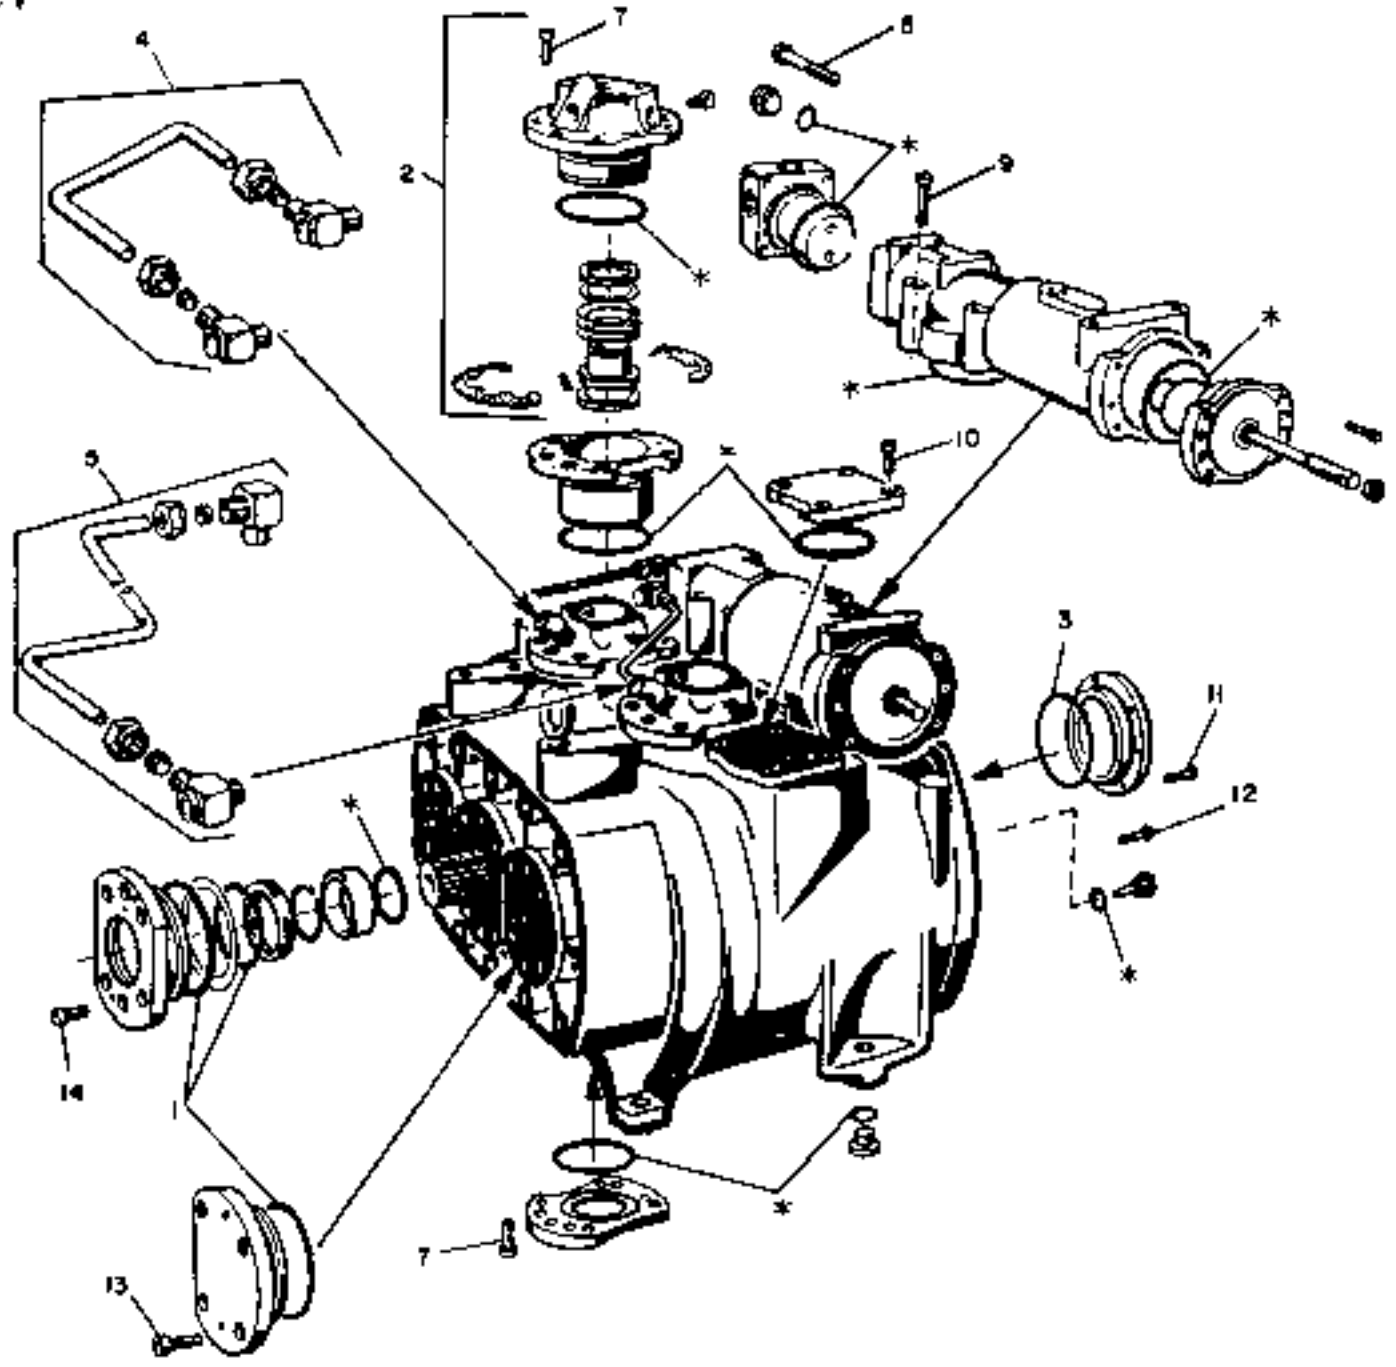

1. 900-240 83 59

* ITEM 15-EXTERNAL SEAL KIT

WHEN ORDERING PARTS,
ALWAYS FURNISH MODEL,
SERIAL NUMBER,
DRAWING NUMBER AND
CATALOG REFERENCE NUMBER.

COMPONENTS FOR MODEL NUMBER 2PV186 ONLY

BUCYRUS-ERIE

factory spec replacement parts

PARTS LIST

CAT REF	DESCRIPTION	SERIAL NO. FROM TO/INCL.	PART NO.	REPLACE OR VENDOR NO.	REQ.
	127 MAIN HYDRAULIC PUMP- MODEL NUMBER 2PV186 COMPONENTS ONLY				
	CATALOG REFERENCE NUMBER 234				
	DRAWING 64789947				
1	SHAFT SEAL KIT- INCLUDES SHAFT SEAL AND O-RINGS FOR REPLACING INPUT SHAFT SEAL AND DRIVE COVER		62303407		
2	SEALS-AS REQUIRED HIGH PRESSURE FLANGE REPLACEMENT KIT- INCLUDES FLANGE, BOLTS SEALS AND SHIMS FOR FLANGE REPLACEMENT- AS REQUIRED		62303408		
3	BACK COVER KIT- INCLUDES O-RING FOR P.T.O. FLANGE AND EXTRACTOR BOLT FOR DOWEL PINS- AS REQUIRED		62303409		
4	LEFT TUBE KIT- INCLUDES TUBE, BANJO FITTINGS, ORIFICES AND COPPER CRUSH RINGS-AS REQUIRED		82582215		
5	RIGHT TUBE KIT- INCLUDES TUBE, BANJO FITTINGS, ORIFICES AND COPPER CRUSH RINGS-AS REQUIRED		82582214		
7	BOLT		64789925		28
8	BOLT		64789923		4
9	BOLT		64789926		4
10	BOLT		64789924		8
11	CAPSCREW		64789919		6
12	CAPSCREW		64789920		28
13	BOLT		64789922		8
14	BOLT		64789922		6
15	EXTERNAL SEAL KIT- INCLUDES M22 CRUSH RINGS FOR CASE PLUGS, M12 PORT PLUGS, O-RINGS FOR HIGH PRESSURE FLANGES, REGULATOR BASE, END CAP & SPRING RETAIN- ING PLATE, AND 10MM BOLTS & NUTS FOR		62303410