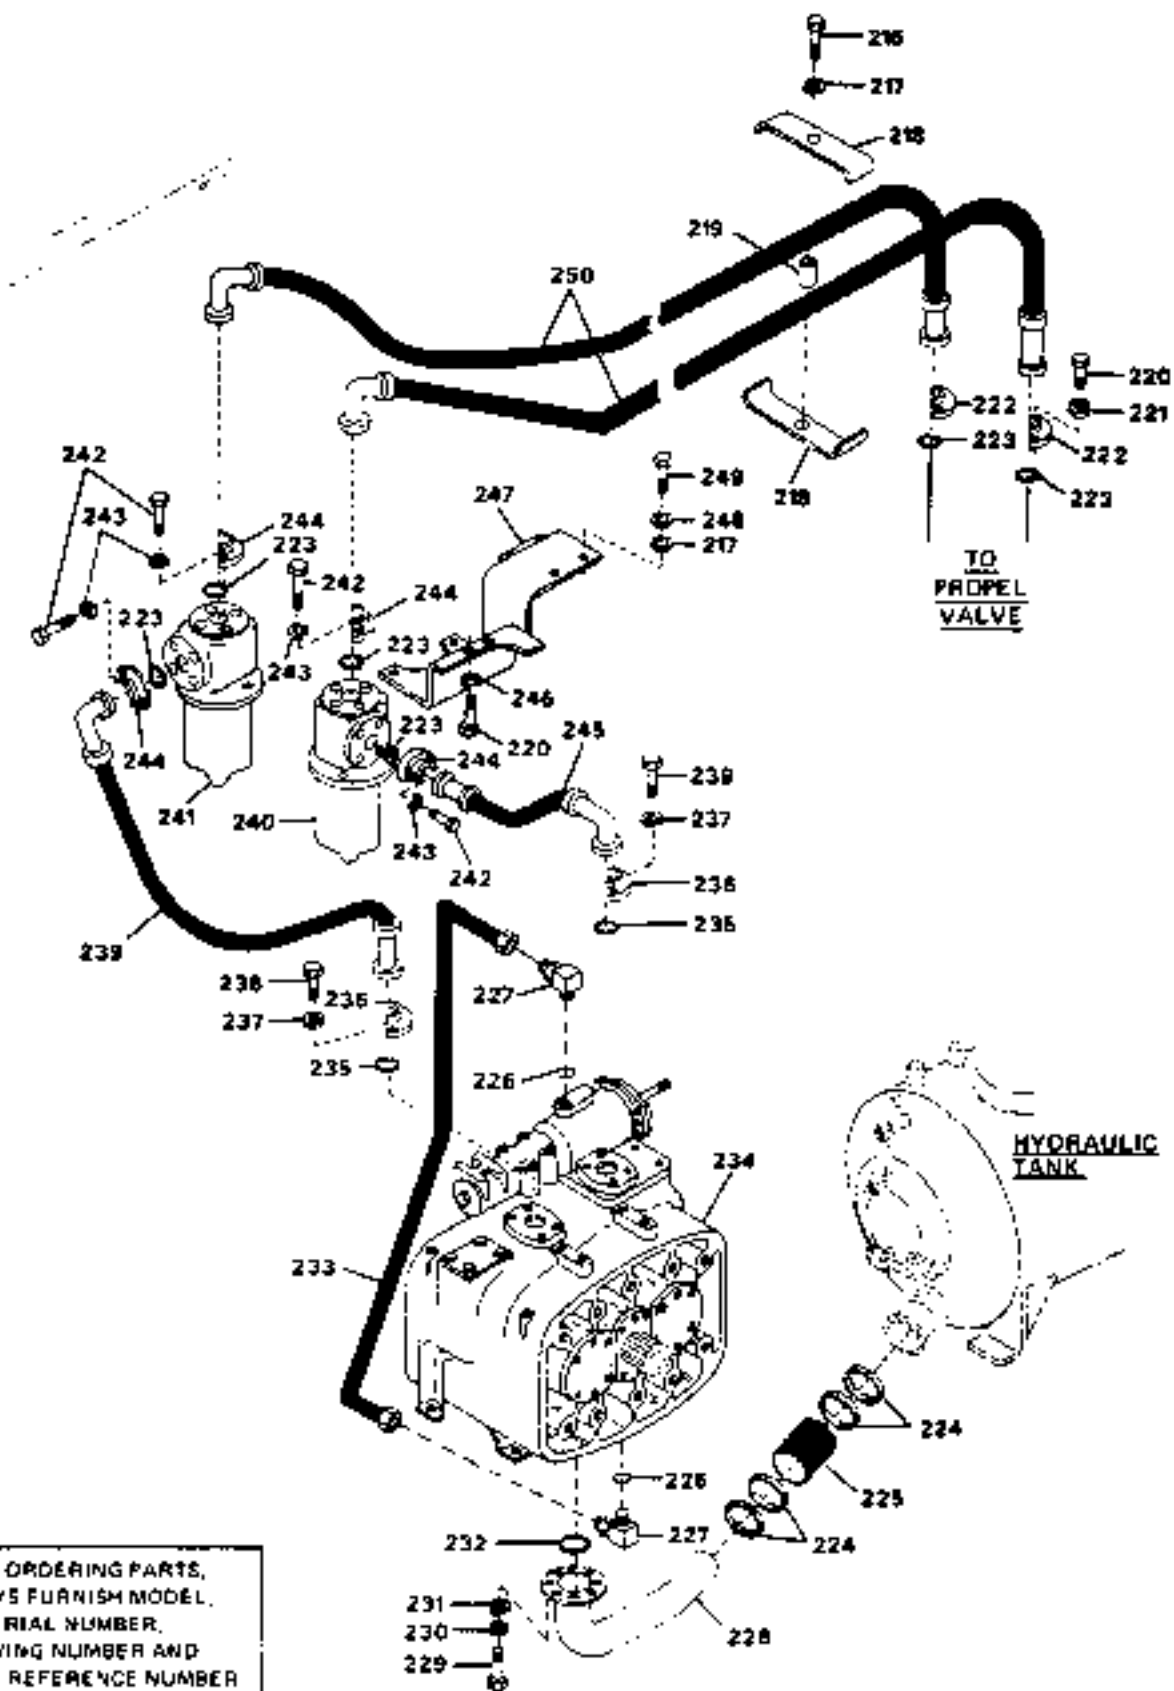

WHEN ORDERING PARTS,
ALWAYS FURNISH MODEL,
SERIAL NUMBER,
DRAWING NUMBER AND
CATALOG REFERENCE NUMBER

**STANDARD & LOGGER
HYDRAULIC UNIT-HIGH PRESSURE PUMP
SUPPLY HOSES & FILTERS**

ZA423-G

BUCYRUS-ERIE

factory spec replacement parts

PARTS LIST

CAT REF	DESCRIPTION	SERIAL NO.		PART NO.	REPLACE OR VENDOR NO.	REQ.
		FROM	TO/INCL.			
	008 HIGH PRESSURE HYDRAULICS-STANDARD LOGGER-PUMP, SUPPLY HOSES & FILTERS DRAWING 2A423G	139363	139744			X X X X
216	CAPSCREW 1/2X4 NC GRADE 5	139363	139744	03286280		1
216	CAPSCREW 1/2X3-1/2 NC GRADE 5	139817		03286120		1
217	LOCKWASHER 1/2	139363		03961500		5
218	HOSE CLAMP	139363	139744	641609K1		2
218	HOSE CLAMP	139817		645990-01		2
219	SPACER	139363	139744	529810K1		1
220	CAPSCREW 7/16X1-1/2NC GRADE 5	139363		03282480		16
221	BELLEVILLE WASHER 7/16	139363		03955002		8
222	HALF FLANGE	139363		20324986		4
223	O-RING	139363		68766270		6
224	CLAMP	139363	140124	53271065		4
225	HOSE	139363	140124	537173-05		1
226	O-RING	139363		68120970		2
227	ELBOW	139363		57143700		2
228	SUCTION MANIFOLD	139363	140124	82621046		1
229	CAPSCREW M8X30 MM GRADE 8.8	139363	140124	03552001		8
230	FLAT WASHER 8MM	139363	140124	03990008		8
231	LOCKWASHER 8MM	139363	140124	03990001		8
232	O-RING	139363	140124	68145293		1
233	HOSE SEE DRAWING 64789947 FOR COMPONENTS	139363		53788158		1
235	O-RING	139363		68136135		2
236	HALF FLANGE	139363		20325237		4
237	BELLEVILLE WASHER 5/8	139363		03955004		8
238	CAPSCREW 5/8X2-1/4 NC GRADE 5	139363		03291720		8
239	HOSE	139363	139744	53794301	53796390	18
239	HOSE ASSEMBLY	139817		53796390		1
240	HIGH PRESSURE FILTER ASSEMBLY WITH PRESSURE SWITCH-SEE DRAWING 46173217 FOR COMPONENTS	139363		46173217		1
241	HIGH PRESSURE FILTER ASSEMBLY-SEE DRAWING 46173216 FOR COMPONENTS	139363		46173216		1
242	CAPSCREW 1/2X1-3/4 NC GRADE 5	139363		03285560		16