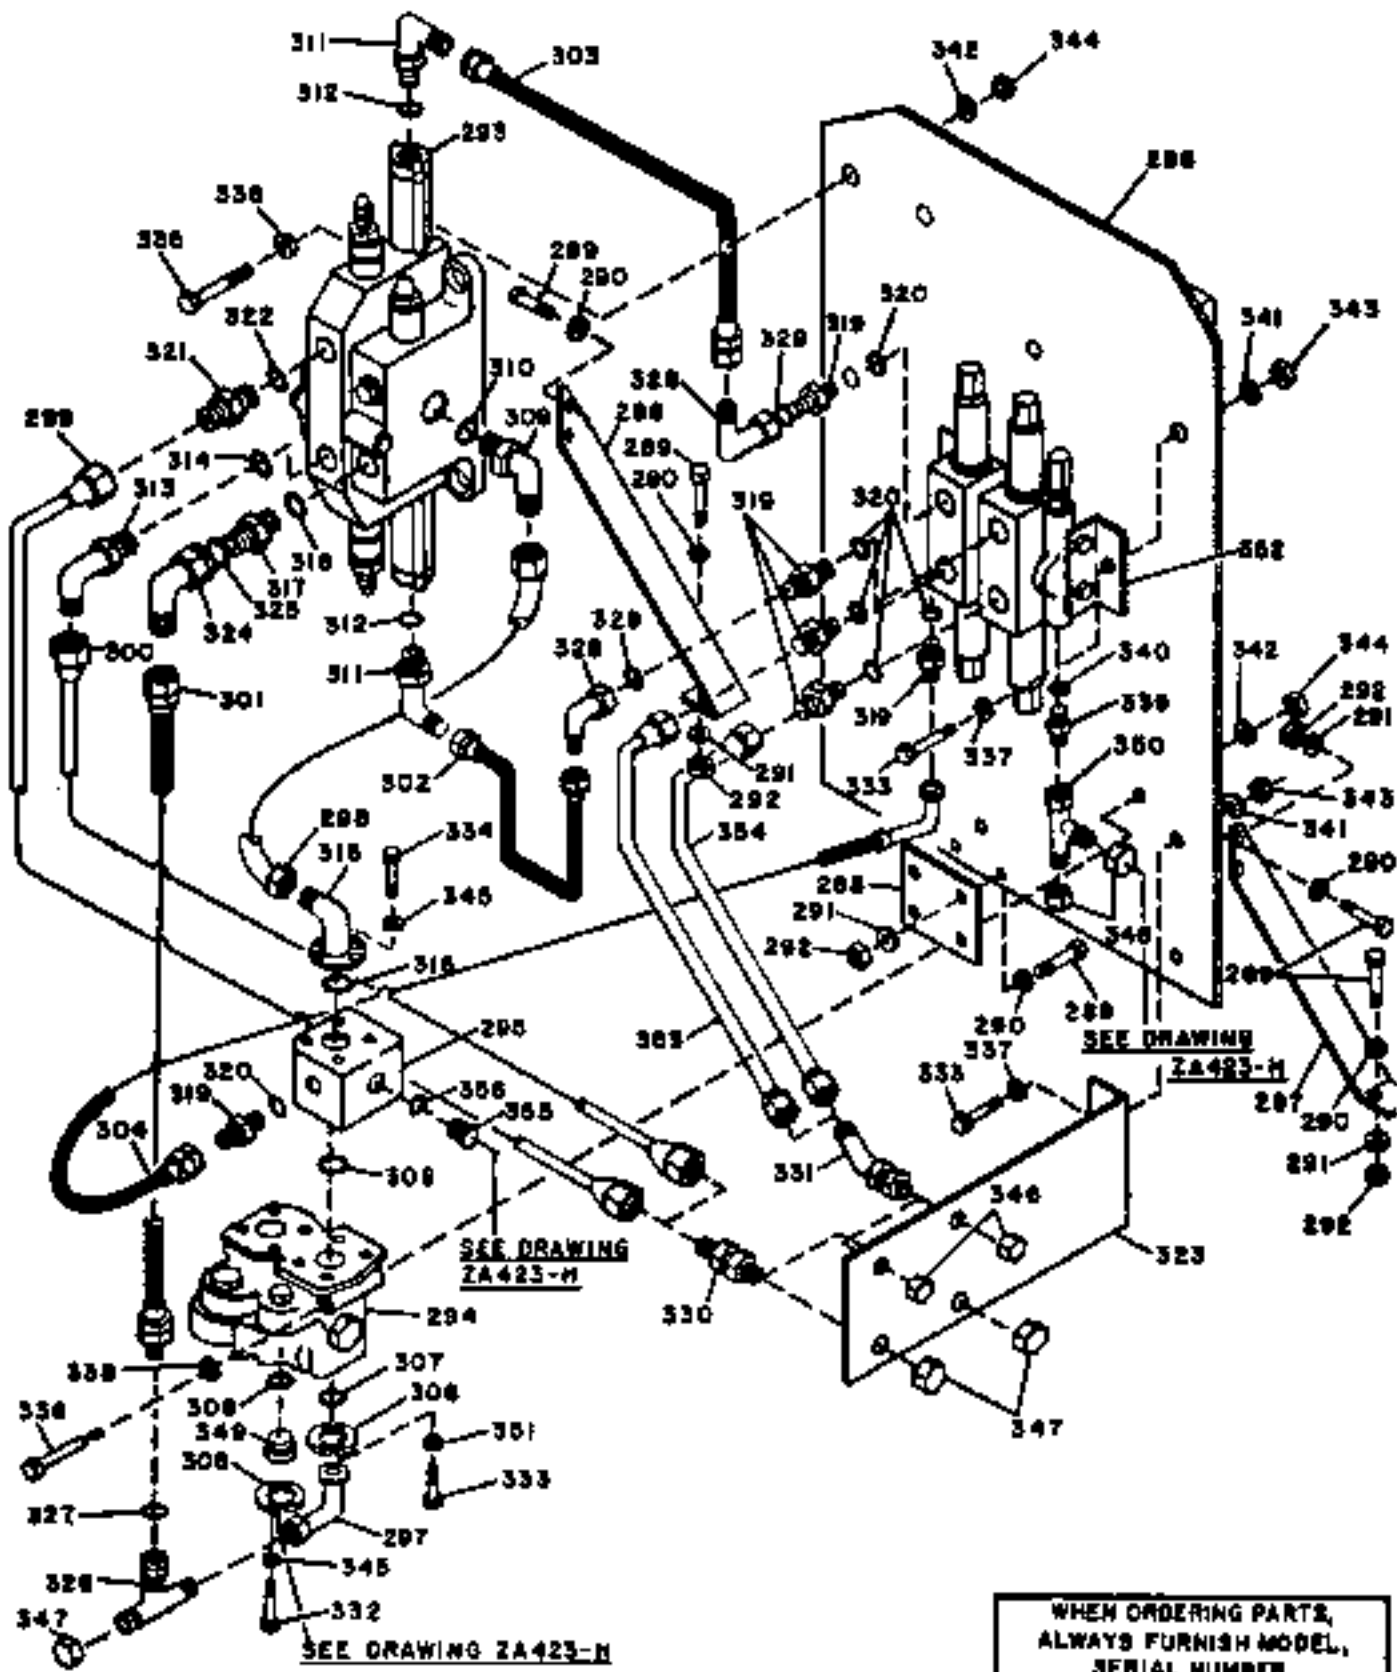

LOGGER ONLY
HYDRAULIC UNIT-HIGH PRESSURE
GRAPPLE PIPING

WHEN ORDERING PARTS,
ALWAYS FURNISH MODEL,
SERIAL NUMBER,
DRAWING NUMBER AND
CATALOG REFERENCE NUMBER.

BUCYRUS-ERIE

PARTS LIST

factory spec replacement parts

CAT REF	DESCRIPTION	SERIAL NO.		PART NO.	REPLACE OR VENDOR NO.	REQ.
		FROM	TO/INCL.			
	010 HIGH PRESSURE HYDRAULICS-LOGGER ONLY-GRAPPLE PIPING DRAWING 2A423J	140060				X X X
286	LEFT HAND BRACKET	140060		646779-01		1
287	RIGHT HAND BRACKET	140060		646779-02		1
288	BAR	140060		552874-01		1
289	CAPSCREW 3/8X1-1/2 NC GRADE 5	140060		03279480		12
290	LOCKWASHER 3/8	140060		03961300		12
291	FLAT WASHER 3/8	140060		03951400		12
292	FULL NUT 3/8 NC	140060		02709150		12
293	GRAPPLE EXTEND & RETRACT CONTROL VALVE SEE DRAWING 79380932 FOR COMPONENTS	140060		79380932		1
294	FLOW DIVIDER VALVE- SEE DRAWING 79363971 FOR COMPONENTS	140060		79363971		1
295	MANIFOLD BLOCK	140060		746457-01		1
296	MOUNTING PLATE	140060		744586K21		1
297	TUBE ASSEMBLY	140060		78254179		1
298	TUBE ASSEMBLY	140060		78308164		1
299	TUBE ASSEMBLY	140060		78389116		1
300	TUBE ASSEMBLY	140060		78389117		1
301	HOSE ASSEMBLY	140060		53796186		1
302	HOSE ASSEMBLY	140060		53786961		1
303	HOSE ASSEMBLY	140060		53786974		1
304	HOSE ASSEMBLY	140060		53796206		1
305	HALF FLANGE	140060		53303626		2
306	HALF FLANGE	140060		53303620		2
307	O-RING	140060		68763200		1
308	O-RING	140060		68135745		2
309	ELBOW	140060		78597678		1
310	O-RING	140060		68120865		1
311	ELBOW	140060		57141250		2
312	O-RING	140060		68120797		2
313	ELBOW	140060		57144650		1
314	O-RING	140060		68120820		1
315	ELBOW	140060		78597680		1
316	O-RING	140060		68120865		1
317	CONNECTOR	140060		78554235		1
318	O-RING	140060		68120865		1
319	CONNECTOR	140060		78553833		6
320	O-RING	140060		68120797		6
321	CONNECTOR	140060		78554217		1
322	O-RING	140060		68120820		1
323	BULKHEAD	140060		643417K1		1
324	ELBOW	140060		78597679		1