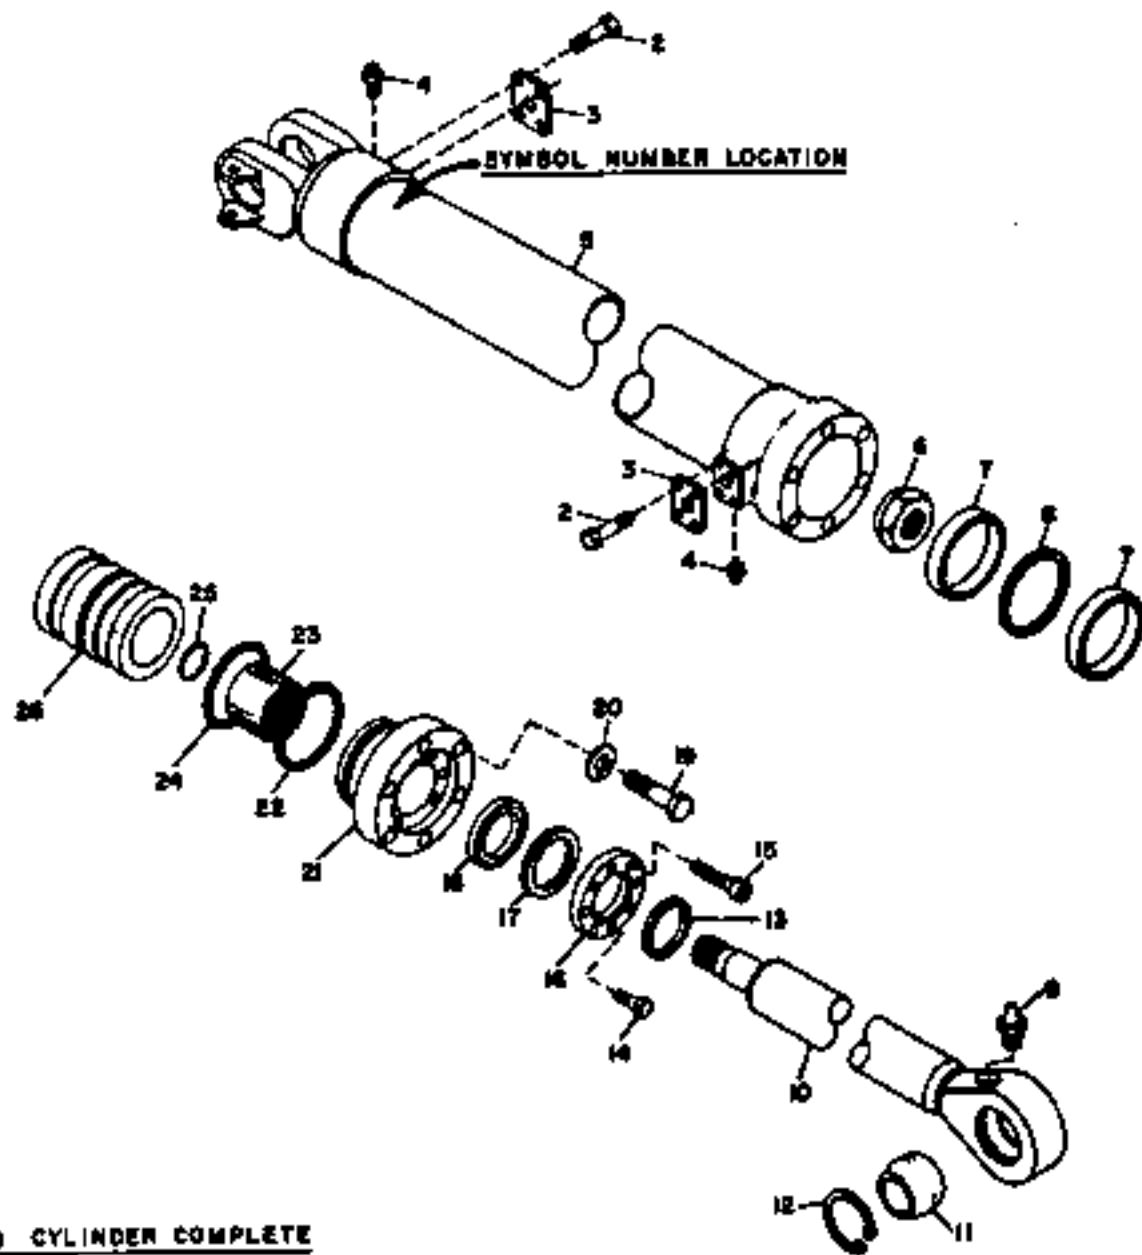

1 CYLINDER COMPLETE
27 ROD ASSEMBLY

APPLICABLE TO SYMBOLS 15081V, 15129V

WHEN ORDERING PARTS,
ALWAYS FURNISH MODEL,
SERIAL NUMBER,
DRAWING NUMBER AND
CATALOG REFERENCE NUMBER.

BUCYRUS-ERIE

factory spec replacement parts

PARTS LIST

CAT REF	DESCRIPTION	SERIAL NO.		PART NO.	REPLACE OR VENDOR NO.	REQ.
		FROM	TO/INCL.			
	001 WRIST CYLINDER					
	DRAWING VW118	15081V	15129V			
1	CYLINDER COMPLETE	15081V	ONLY	15081V		1
1	CYLINDER COMPLETE	15129V	ONLY	15129V		1
2	CAPSCREW 7/16X1 NC	15081V	15129V	03182320		4
	GRADE 2					
3	PLATE	15081V	15129V	537486K1		2
4	BLEEDER SCREW	15081V	15129V	29045007		2
5	HOUSING	15081V	ONLY	833478K41		1A
	NOTE-WHEN STOCK OF 833478K41 IS DEPLETED					X
	USE FOLLOWING PARTS					
	HOUSING			835712-01		1
	GLAND			744699K1		1
5	HOUSING	15129	ONLY	835712-01		1
6	LOCKNUT-NSI	15081V	15129V			
7	WEAR RING	15081V	15129V	68754232		2
8	PISTON SEAL RING	15081V	15129V	72080333		1
9	LUBE FITTING 1/4	15081V	15129V	57045010		1
10	ROD WIPER SEAL-NSI	15081V	15129V			
11	BUSHING	15081V	15129V	82076530		1
12	SNAP RING	15081V	15129V	68118670		1
13	ROD WIPER SEAL-NSI	15081V	15129V			
14	CAPSCREW-NSI	15081V	15129V			
15	SOCKET HEAD SCREW-NSI	15081V	15129V			
16	WIPER-NSI	15081V	15129V			
17	BEARING-NSI	15081V	15129V			
18	SPLIT SEAL	15081V	15129V	72042519		1
18	SOLID SEAL-NSI	15081V	15129V			
19	SOCKET HEAD SCREW	15081V	ONLY	03505400		6
	7/8X3-3/4 NF GRADE 8					
19	CAPSCREW 7/8X3-3/4 NF	15129V	ONLY	03347465		6
	GRADE 8					
20	LOCKWASHER 7/8	15081V	15129V	03961900		6
21	GLAND-NSI	15081V	ONLY			
21	GLAND-NSI	15129V	ONLY			
22	BACK-UP WASHER	15081V	ONLY	68145551		1
23	WEAR RING-NSI	15081V	ONLY			
24	O-RING	15081V	ONLY	68758280		1
25	O-RING-NSI	15081V	ONLY			
26	PISTON-NSI	15081V	ONLY			
26	PISTON-NSI	15129V	ONLY			
27	ROD ASSEMBLY-INCLUDES	15081V	ONLY	643719K51		1
	ITEMS 6,10 THRU 18, 21,23,25 & 26