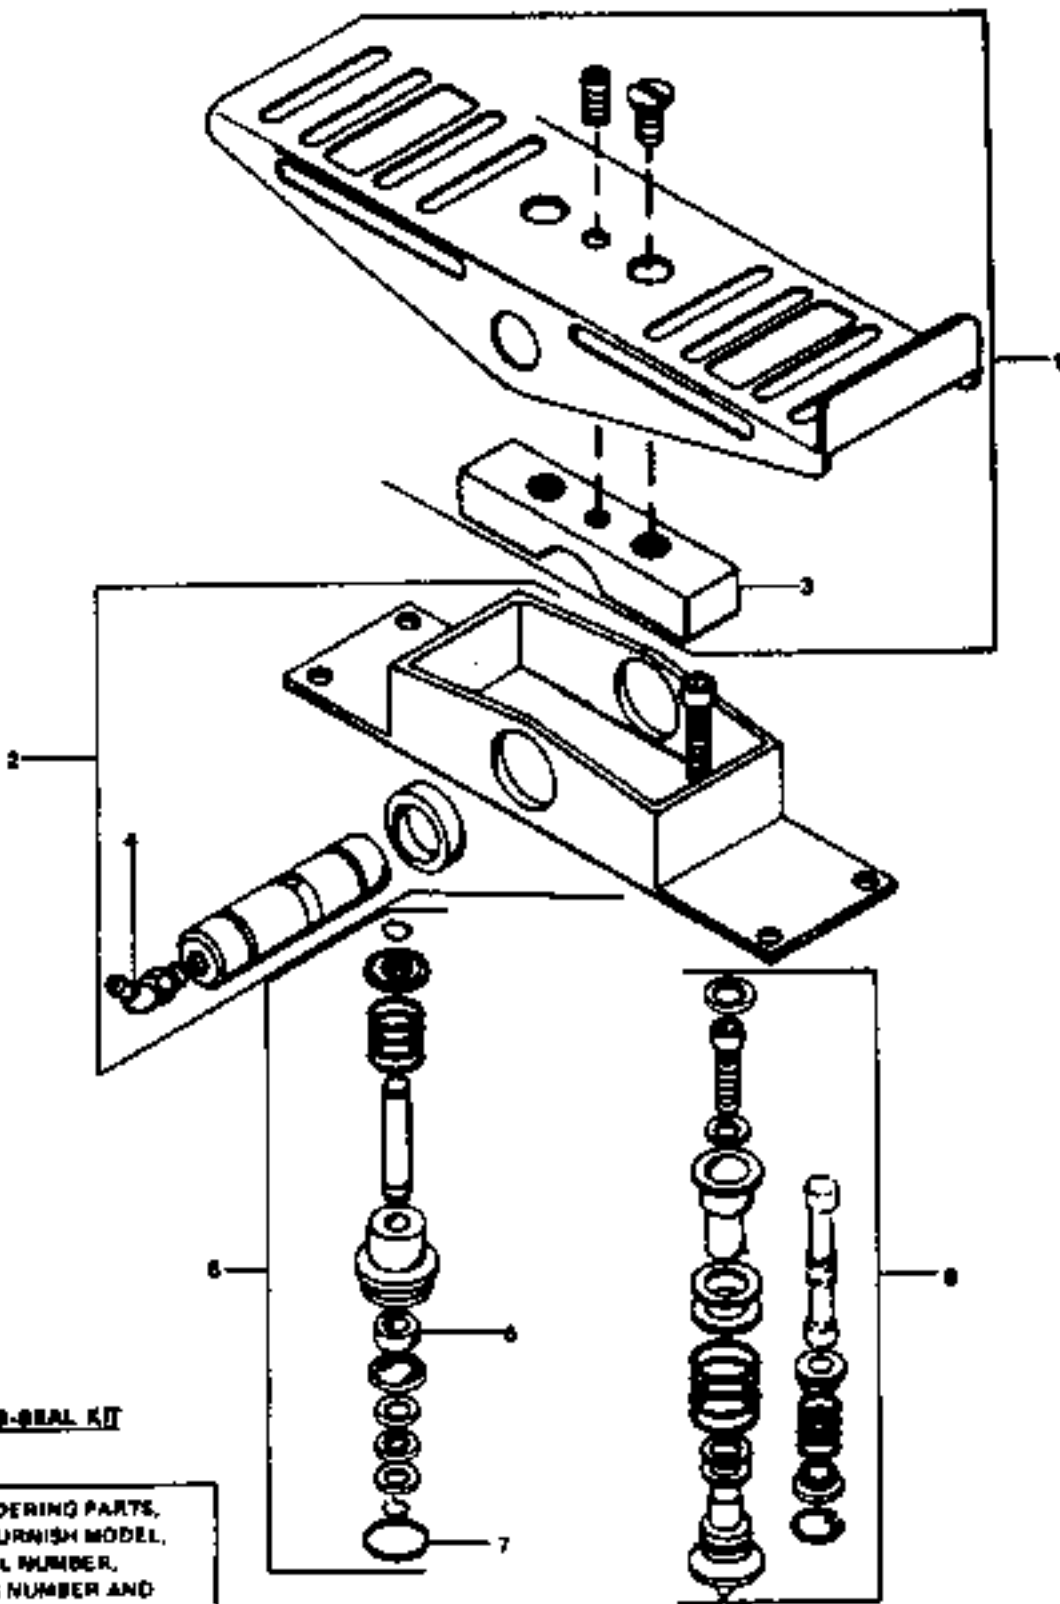

8-SEAL KIT

WHEN ORDERING PARTS,
ALWAYS FURNISH MODEL,
SERIAL NUMBER,
DRAWING NUMBER AND
CATALOG REFERENCE NUMBER

COMPONENTS FOR MODEL NUMBER HVPO3-002V ONLY