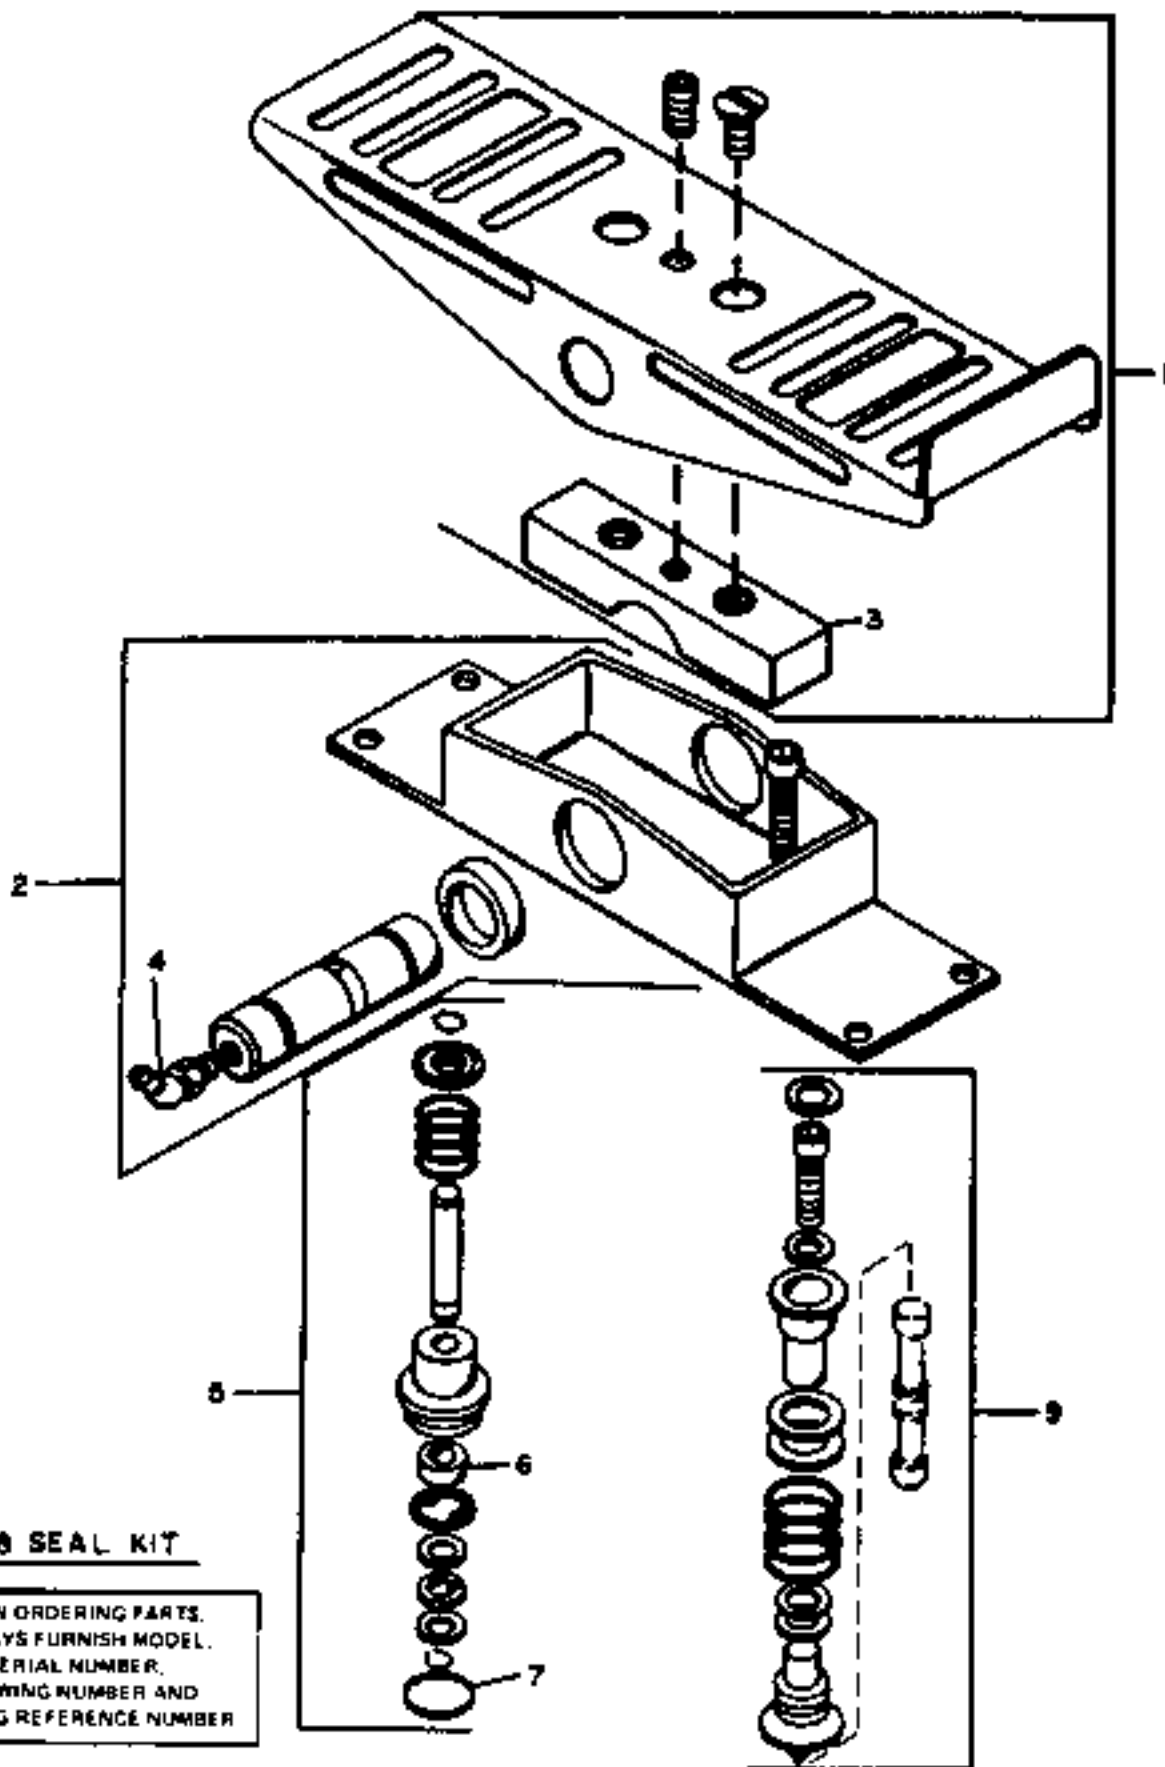

SEAL KIT

WHEN ORDERING PARTS,
ALWAYS FURNISH MODEL,
SERIAL NUMBER,
DRAWING NUMBER AND
CATALOG REFERENCE NUMBER

COMPONENTS FOR MODEL NUMBER HVPO3-119UA ONLY