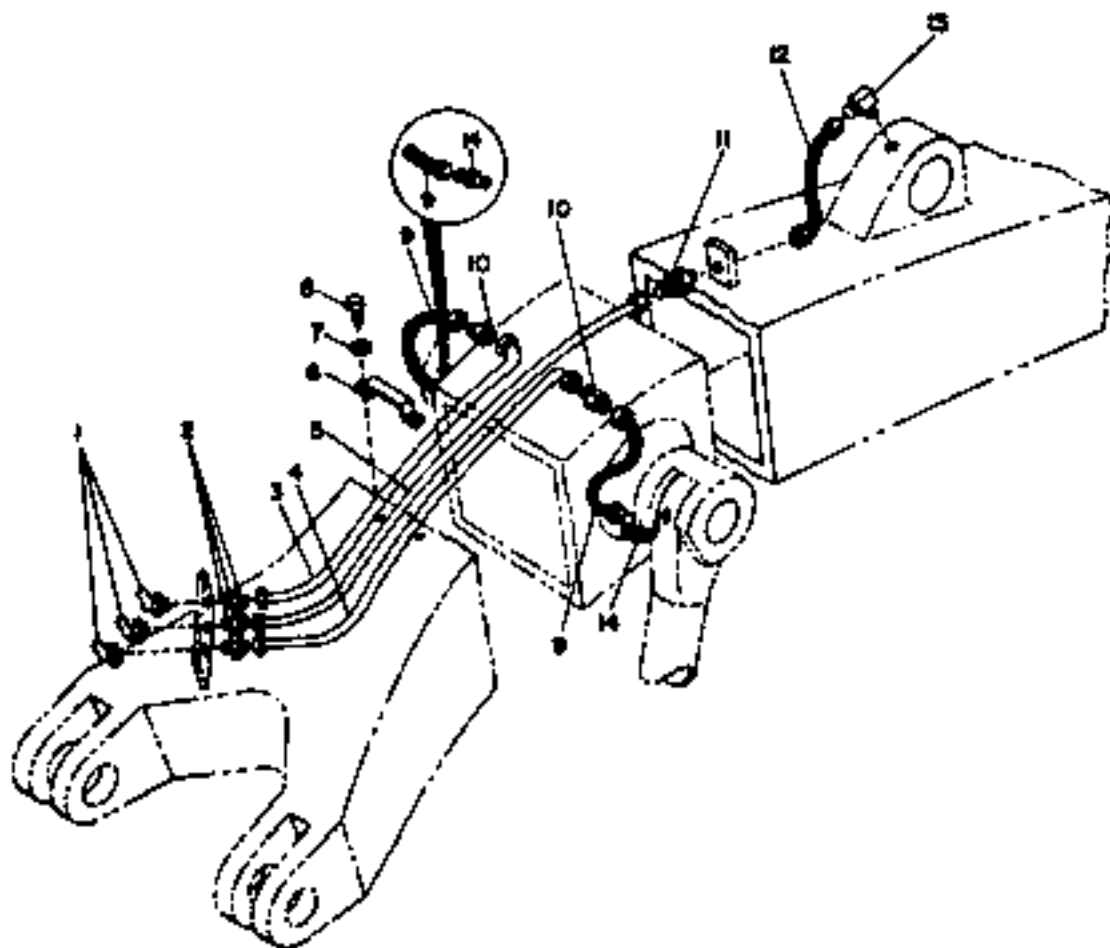

WHEN ORDERING PARTS,
ALWAYS FURNISH MODEL,
SERIAL NUMBER,
DRAWING NUMBER AND
CATALOG REFERENCE NUMBER.