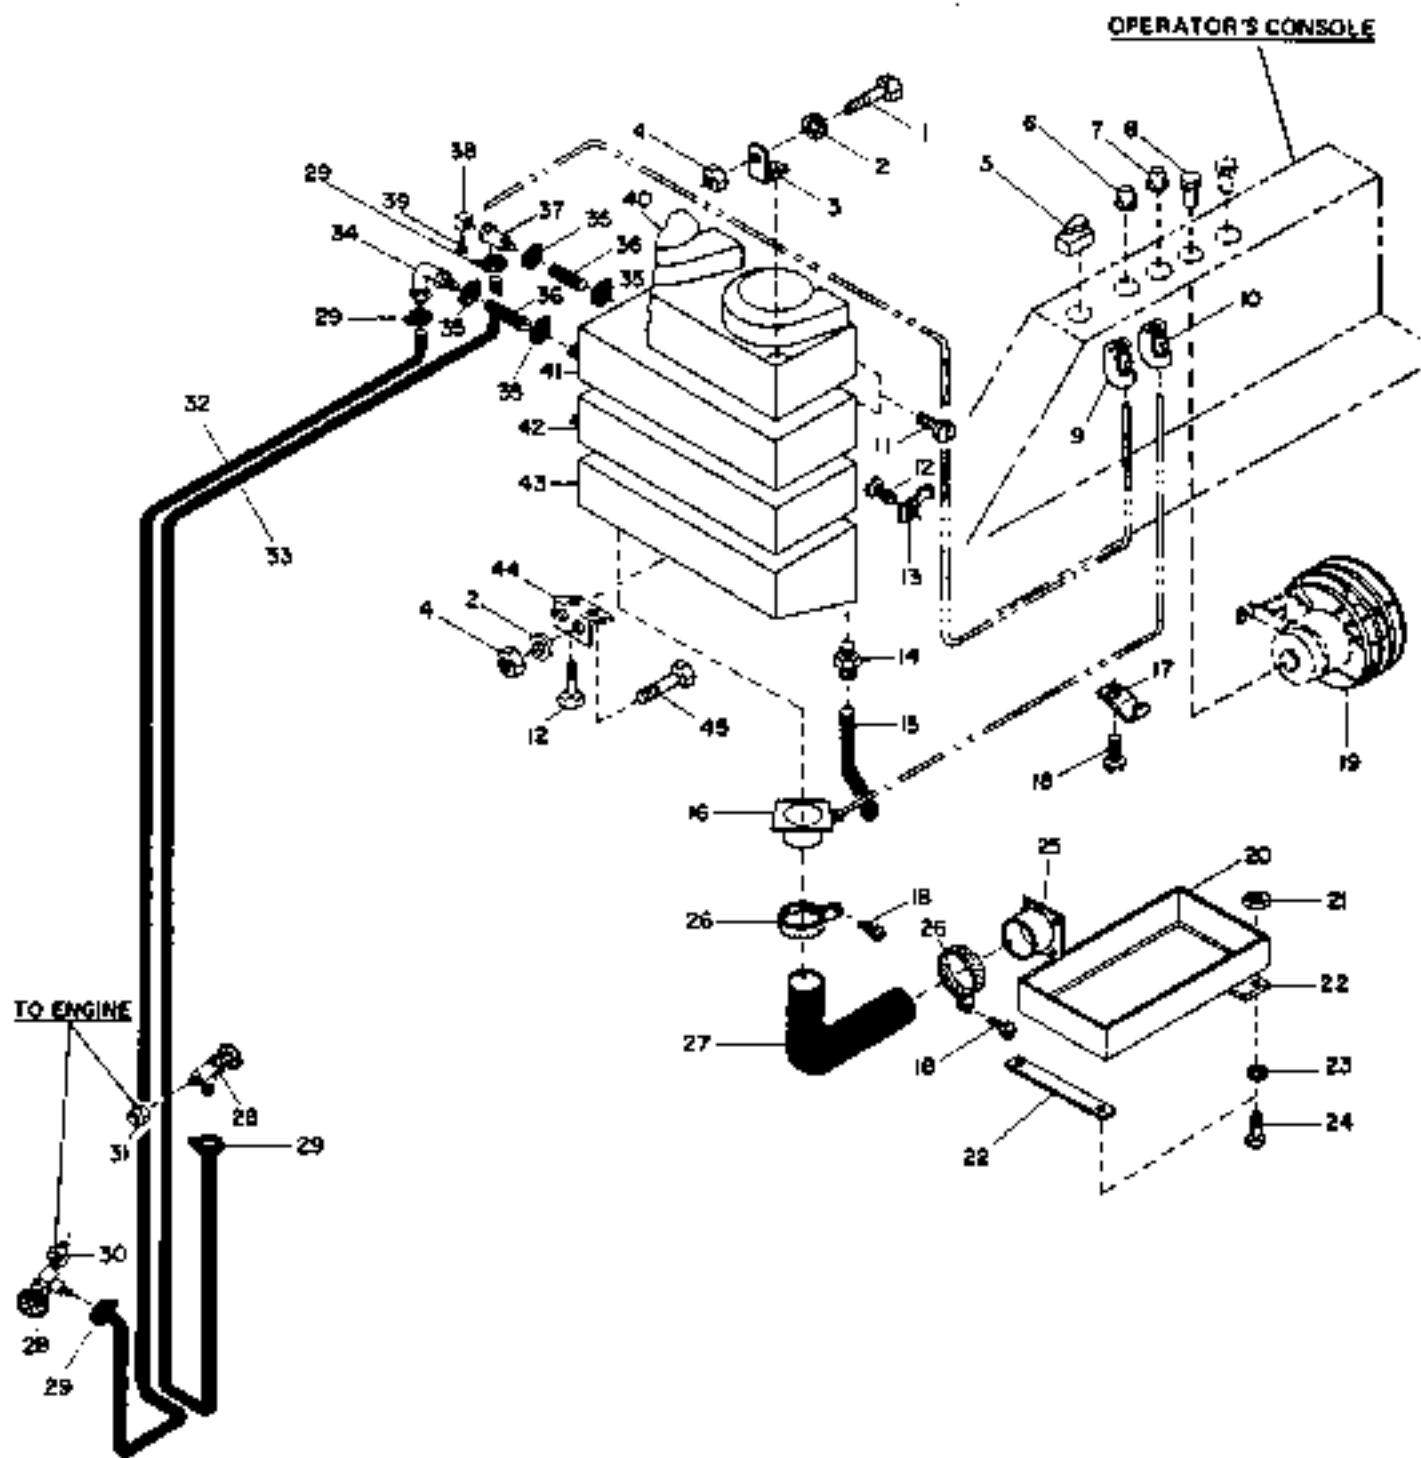

WHEN ORDERING PARTS,
ALWAYS FURNISH MODEL,
SERIAL NUMBER,
DRAWING NUMBER AND
CATALOG REFERENCE NUMBER.

BUCYRUS-ERIE

factory spec replacement parts

PARTS LIST

CAT REF	DESCRIPTION	SERIAL NO.		PART NO.	REPLACE OR VENDOR NO.	REQ.
		FROM	TO/INCL.			
	001 HEATER, DEFROSTER, FRESH AIR & PIPING DRAWING WA115	139363				
1	CAPSCREW 1/4X7/8 NC GRADE 2	139363		03173280		6
2	FLAT WASHER 1/4	139363		03951200		4
3	CLIP	139363		37140104		2
4	LOCKNUT C 1/4 NC	139363		02786345		4
5	ROTARY BLOWER SWITCH	139363		12774164		1
6	KNOB	139363		82593001		2
7	KNOB	139363		82593001		1
8	SWITCH	139363		46859692		1
9	CONVERTER CABLE	139363		46266060	46321776	1D
10	CONVERTER CABLE	139363		46266069	46321776	1D
11	SCREW 10X3/8	139363		37140102		15
12	SELF-TAP SCREW 7X1/2	139363		03891735		10
13	CLAMP	139363		82140015		2
14	CONNECTOR	139363		53275030		2
15	DRAIN HOSE	139363		53335060		2
16	DAMPER ASSEMBLY WITH ADAPTER	139363		82230375		1
17	CLAMP	139363		82140015		1
18	SELF-TAP SCREW 7X1/2	139363		03891735		6
19	DEFROSTER FAN	139363		47100774		1
20	AIR FILTER-COMPONENTS NOT FURNISHED SEPARATELY	139363		46163220		1
21	FULL NUT 1/4 NC	139363		02707150		4
22	BRACKET	139363		548540K1		2
23	LOCKWASHER 1/4	139363		03961010		4
24	CAPSCREW 1/4X7/8 NC GRADE 2	139363		03173280		4
25	DAMPER ASSEMBLY WITH ADAPTER	139363		82230377		1
26	CLAMP	139363		82140016		2
27	DUCT	139363		82236253		1
28	VALVE	139363		79174375		2
29	CLAMP	139363		53266600		4
30	BUSHING-FOR GM	139363		20019050		1
31	BUSHING	139363		20017550		1
32	HOSE-18 FEET	139363		53040006		1
33	HOSE-12 FEET	139363		53040006		1
34	ELBOW	139363		537514K1		1
35	CLAMP	139363		53266600		4
36	HOSE	139363		53070006		2
37	VALVE	139363		79443475		1
38	HEATER CONTROL BLOCK	139363		550356K1		1
39	SCREW 6-32X3/8 NC	139363		03474480		1
40	BLOWER-SEE DRAWING 47079046 FOR COMPONENTS	139363		47079046		1