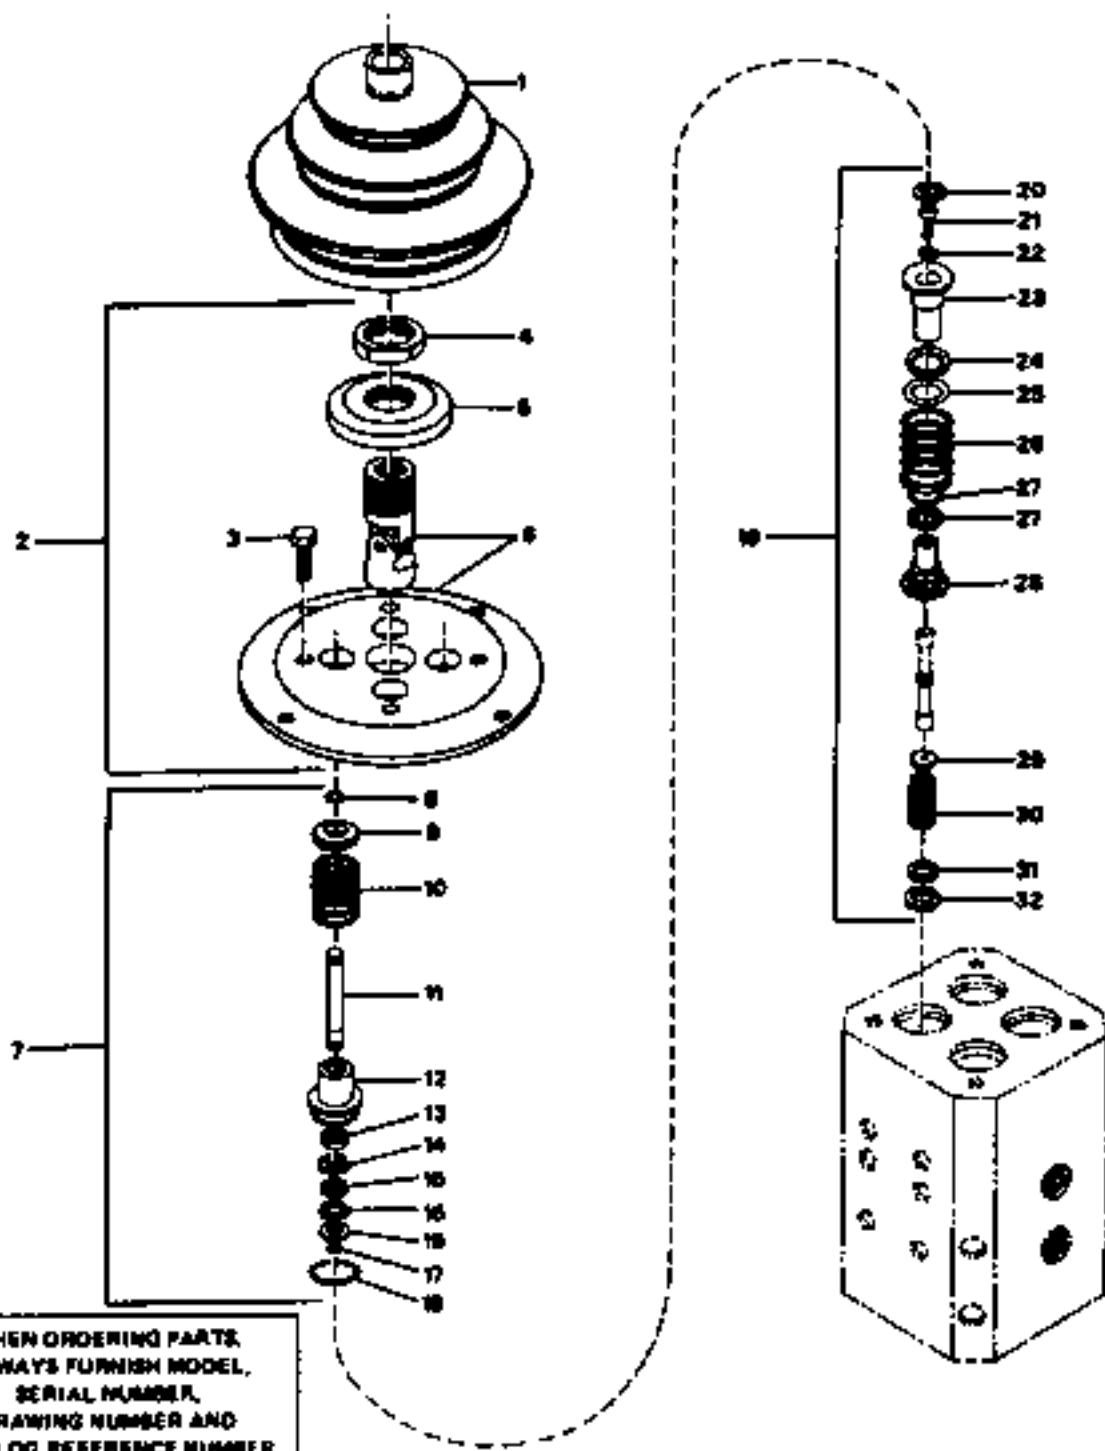

COMPONENTS FOR MODEL NUMBER HVPO3-002V ONLY

COMPONENTS FOR MODEL NUMBER HVP03-014U ONLY

BUCYRUS-ERIE

PARTS LIST

factory spec replacement parts

CAT REF	DESCRIPTION	SERIAL NO.		PART NO.	REPLACE OR VENDOR NO.	REQ.
		FROM	TO/INCL.			
	155 HAND CONTROL VALVE- MODEL NUMBER HVPO3-014U					
	COMPONENTS ONLY CATALOG REFERENCE NUMBERS 5 & 15 DRAWING 79434313					
1	BELLOW			62300422		1
2	BASE & SWIVEL ASSEMBLY-INCLUDES ITEMS 3 THRU 6			62300423		1
3	SCREW-NSI					
4	NUT-NSI					
5	PRESSURE DISC			62300424		1
6	MOUNTING PLATE WITH CARDAN JOINT-NSI					
7	GUIDE BUSHING & SPRING ASSEMBLY- INCLUDES ITEMS 8 THRU 9			62300425		4 X X X X
8	SNAP RING-NSI					
9	WASHER-NSI					
10	SPRING-NSI					
11	GUIDE STUD-NSI					
12	GUIDE BUSHING-NSI					
13	SEALING-NSI					
14	SNAP RING-NSI					
15	SPACER-NSI					
16	SNAP RING-NSI					
17	SNAP RING-NSI					
18	O-RING			79434308		4 X
19	INTERNAL SPRING ASSEMBLY-INCLUDES ITEMS 20 THRU 32			79434307		4 X
20	SCREW-NSI					
21	WASHER-NSI					
22	GUIDE-NSI					
23	SPACER-NSI					
24	SPRING-NSI					
25	SPACER-NSI					
26	SPRING-NSI					
27	SPACER-NSI					
28	SPRING GUIDE-NSI					
29	WASHER-NSI					
30	SPRING-NSI					
31	GUIDE WASHER-NSI					
32	SNAP RING-NSI					