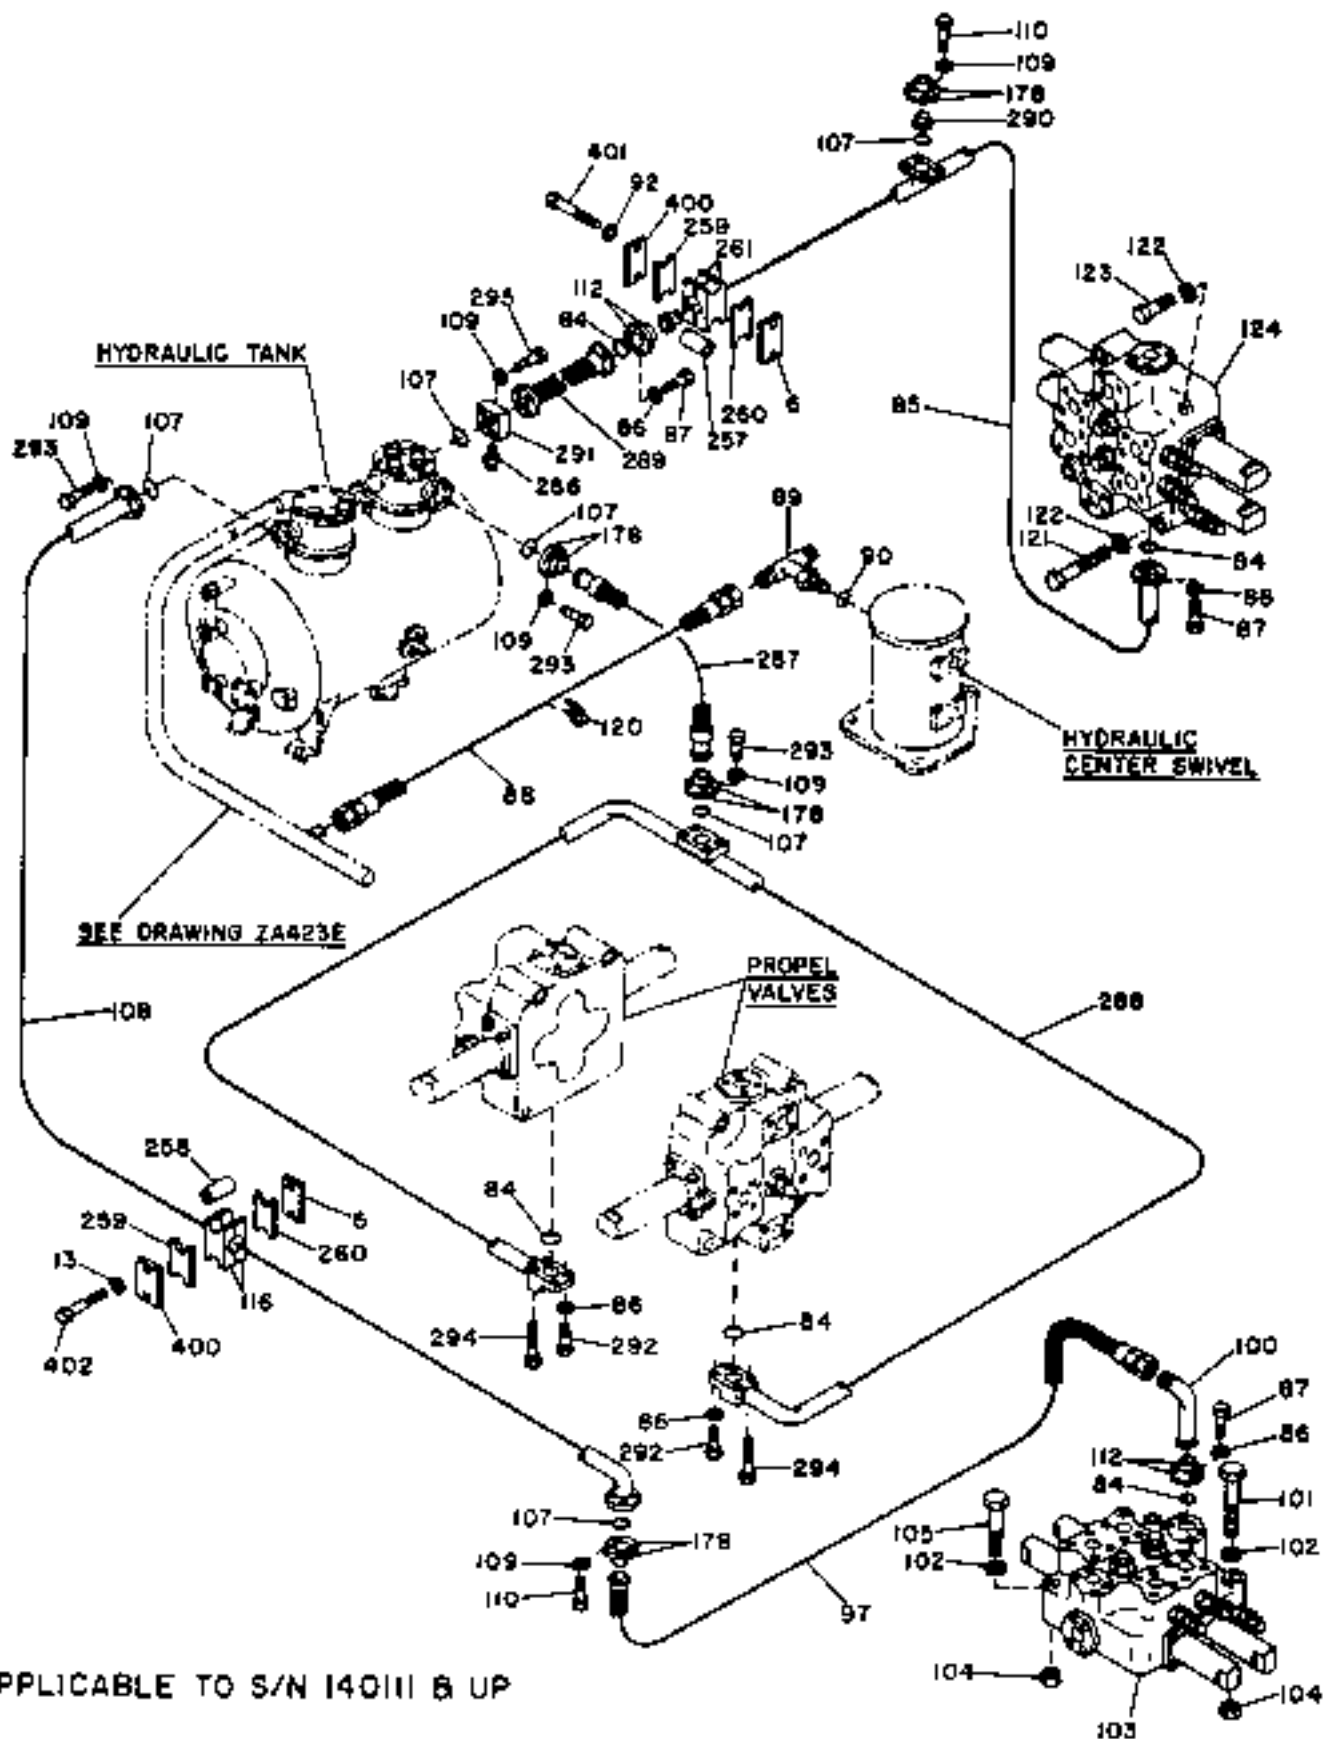

HYDRAULIC TANK

HYDRAULIC CENTER SWIVEL

PROPEL VALVES

SEE DRAWING ZA423E

APPLICABLE TO S/N 140111 & UP

STANDARD ONLY
HYDRAULICS - HIGH PRESSURE
RETURN LINE TO TANK

BUCYRUS-ERIE

factory spec replacement parts

PARTS LIST

CAT REF	DESCRIPTION	SERIAL NO. FROM TO/INCL.	PART NO.	REPLACE OR VENDOR NO.	REQ.
	011 HIGH PRESSURE HYDRAULICS-RETURN LINES TO TANK-STANDARD ONLY DRAWING ZA423K	140111			X X X X
6	TAPPED BAR	140111	647649-11		3 X
13	LOCKWASHER	140111	03961300		4 X
84	O-RING	140111	68766270		5 X
85	TUBE ASSEMBLY	140111	78461525		1 X
86	BELLEVILLE WASHER 7/16	140111	03955002		16 X X
87	CAPSCREW 7/16X1-1/2 NC GRADE 5	140111	03282480		12 X X
88	HOSE ASSEMBLY	140111	53792806		1 X
89	TEE-INCLUDES ITEM 90	140111	78638440		1 X
90	O-RING	140111	68120820		1 X
92	LOCKWASHER 1/2	140111	03961500		2 X
97	HOSE ASSEMBLY	140111	53788946		1 X
100	ADAPTER	140111	78550255		1 X
101	CAPSCREW 5/8X4-1/2 NC GRADE 5	140111	03292440		2 X X
102	PLAIN WASHER 5/8	140111	03292440		3 X
103	WRIST & PRIMARY HOIST DIRECTIONAL CONTROL VALVE-SEE DRAWING 79380946 FOR COMPONENT PARTS	140111	79380946	79380992	1DX X X X X
103	WRIST & PRIMARY HOIST DIRECTIONAL CONTROL VALVE-SEE DRAWING 79380992 FOR COMPONENTS	140111	79380992		1 X X X X
104	LOCKNUT 5/8	140111	02786465		3 X
105	CAPSCREW 5/8X3-1/4 NC GRADE 5	140111	03292040		1 X X
107	O-RING	140111	68136135		4 X
108	TUBE ASSEMBLY	140111	78389654		1 X
109	BELLEVILLE WASHER 1/2	140111	03955003		24 X
110	CAPSCREW 1/2X1-1/2 NC GRADE 5	140111	03285480		8 X X
112	HALF FLANGE	140111	20324986		4 X
116	TUBE CUSHION CLAMP	140111	82210868		2 X
120	CABLE TIE	140111	17448500		X
121	CAPSCREW 5/8X4 NC GRADE 5	140111	03292280		2 X X
122	LOCKWASHER 5/8	140111	03961700		3 X
123	CAPSCREW 5/8X2-1/2 NC GRADE 5	140111	03291800		1 X X
124	DIG & AUXILIARY HOIST DIRECTIONAL CONTROL VALVE-SEE DRAWING 79380954 FOR	140111	79380954		1 X X X X