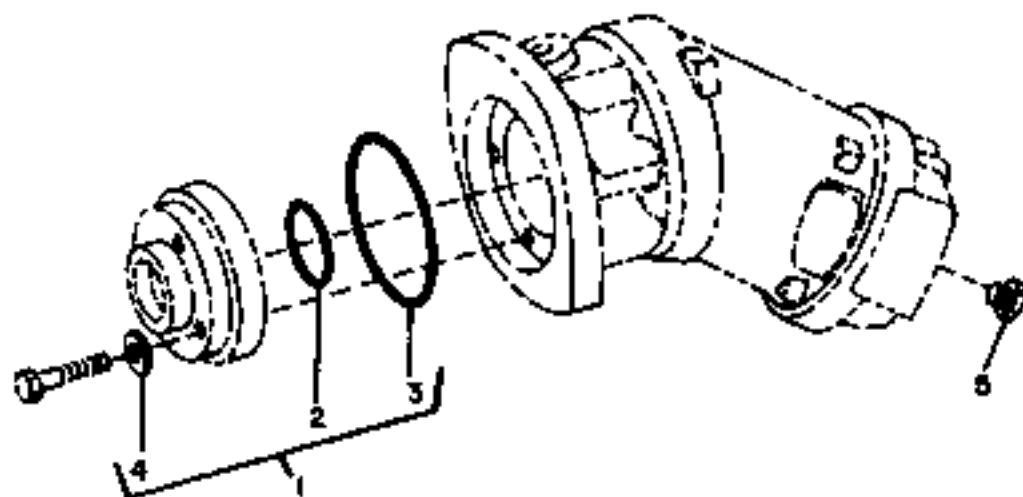

COMPONENTS FOR MODEL NUMBER MF23-3055 ONLY

BUCYRUS-ERIE

PARTS LIST

factory spec replacement parts

CAT REF	DESCRIPTION	SERIAL NO.		PART NO.	REPLACE OR VENDOR NO.	REQ.
		FROM	TO/INCL.			
	115 SWING MOTOR- MODEL NUMBER MF23-3055					
	COMPONENTS ONLY CATALOG REFERENCE NUMBER 14 DRAWING 64312296					
1	MANIFOLD VALVE KIT- INCLUDES ITEMS 2 THRU 14, 54 & 55			64916321		1
2	SCREW			03276964		6
3	WASHER			64916501		6
4	MANIFOLD VALVE			64916326		1
5	SEAL KIT-INCLUDES ITEMS 6 THRU 8			64916671		1
6	O-RING			68758270		1
7	BACK-UP RING			64916559		2
8	O-RING			68133507		2
9	RELIEF VALVE ASSEMBLY INCLUDES ITEMS 10 THRU 14			62300730		2
10	RELIEF VALVE-NSI					
11	O-RING			62300501		1
12	BACK-UP RING			62300502		2
13	O-RING			68139483		1
14	SCREW			03282725		4
15	PLAIN WASHER			03951459		8
16	SCREW			03283045		4
17	END CAP			62300089		1
18	SHIM-AS REQUIRED			64916636		
19	GASKET			64916629		1
20	BEARING			64916158		1
21	PIN			64916554		1
22	PLATE			64916638		1
23	CYLINDER BLOCK KIT- INCLUDES ITEMS 24 THRU 36			64916123		1
24	PLATE			64916634		1
25	PILOT			64916126		1
26	RETAINING RING			68110250		1
27	RETAINER			64916627		1
28	GUIDE			64916628		1
29	SPRING			64916121		1
30	SEAT			64916626		1
31	PIN			64916660		1
32	BLOCK			64916122		1
33	SPRING			64916124		6
34	GUIDE			64916631		1
35	RETAINER			64916632		1