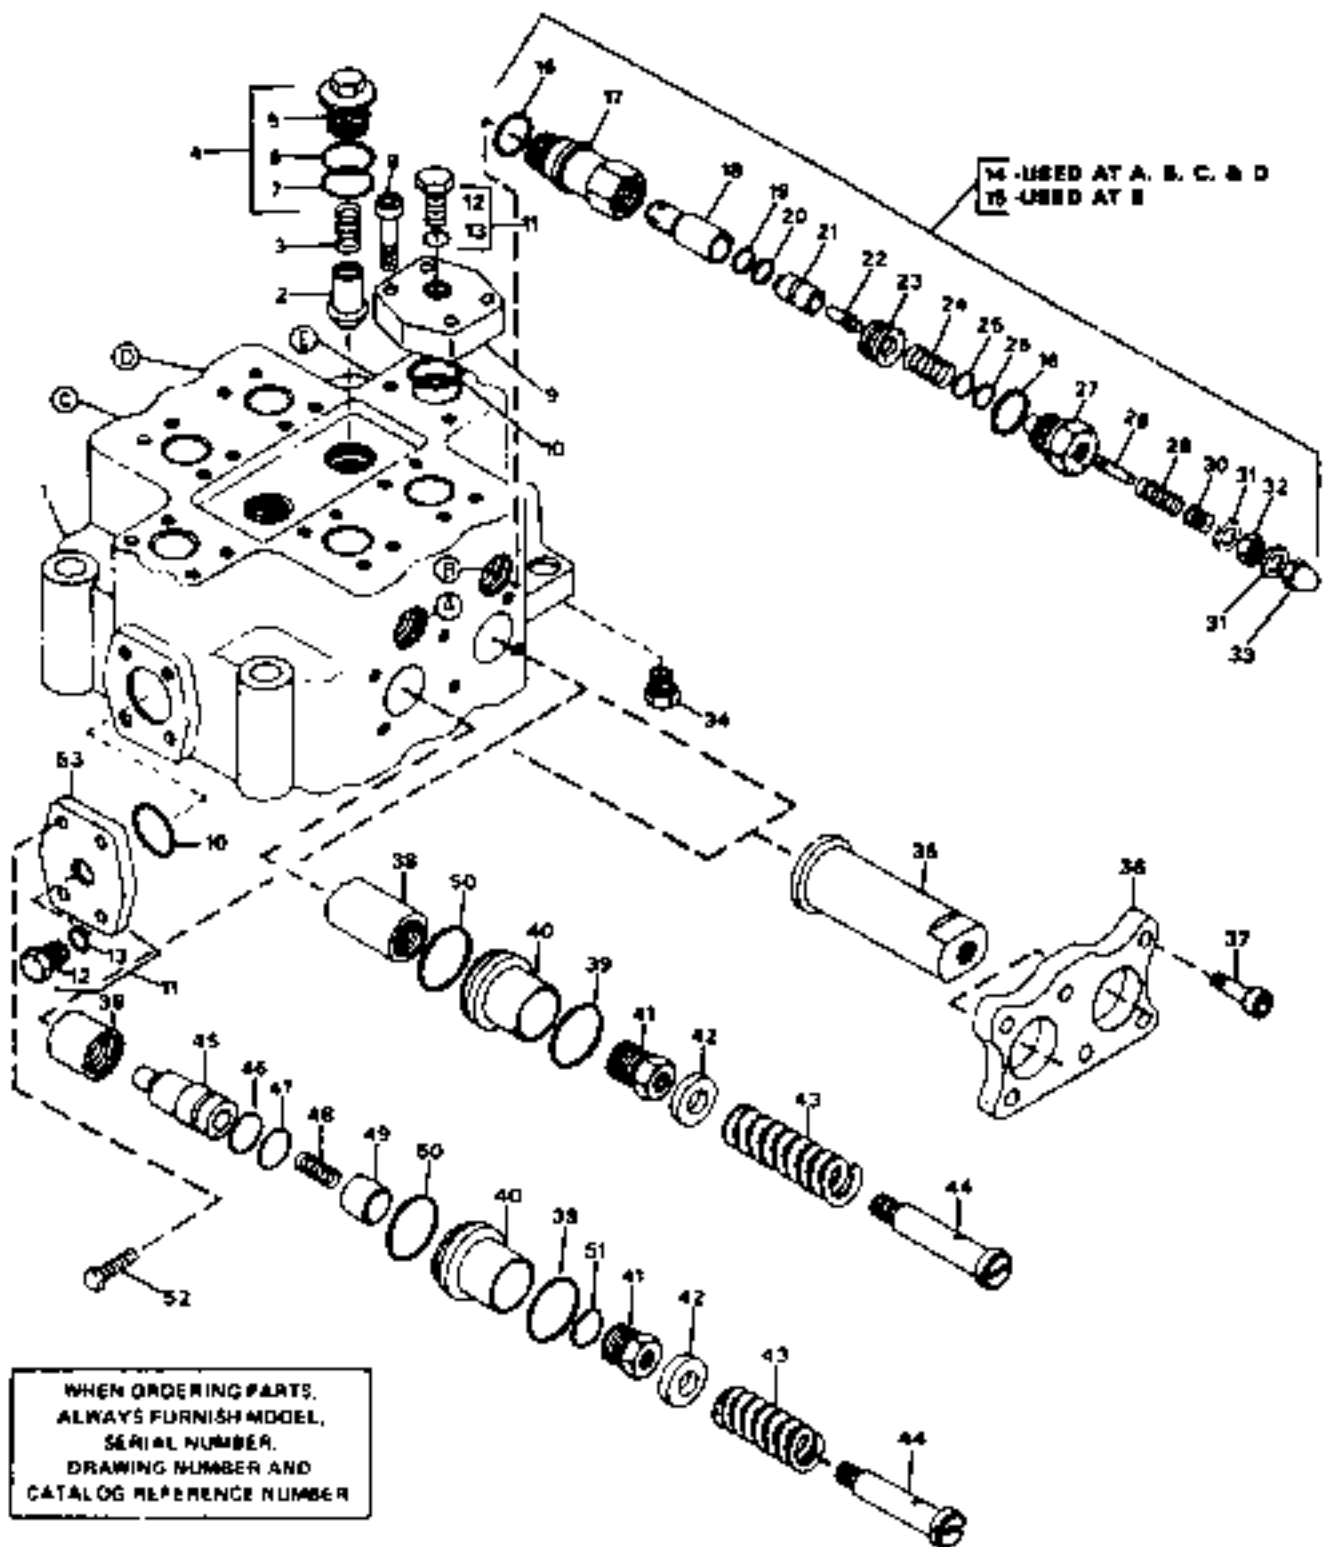

WHEN ORDERING PARTS,
ALWAYS FURNISH MODEL,
SERIAL NUMBER,
DRAWING NUMBER AND
CATALOG REFERENCE NUMBER

COMPONENTS FOR MODEL NUMBER 7130B10 ONLY

BUCYRUS-ERIE

factory spec replacement parts

PARTS LIST

CAT REF	DESCRIPTION	SERIAL NO.		PART NO.	REPLACE OR VENDOR NO.	REQ.
		FROM	TO/INCL.			
	147 CONTROL VALVE MODEL NUMBER 7130B10 COMPONENTS ONLY CATALOG REFERENCE NUMBER 103 DRAWING 79380946					
1	HOUSING-NSI					
2	POPPET			79381183		2
3	SPRING			79381109		2
4	PLUG SUB-ASSEMBLY- INCLUDES ITEMS 5 THRU 7			79381801		2
5	PLUG			79381928		2
6	BACK-UP RING			79381399		2
7	O-RING			79381040		2
8	CAPSCREW			79381908		4
9	FLANGE CAP			79381903		1
10	O-RING			79381175		2
11	PLUG SUB-ASSEMBLY- INCLUDES ITEMS 12 & 13			79381701		2
12	PLUG			79381299		2
13	O-RING			79381300		2
14	PORT RELIEF VALVE ASSEMBLY-4000 PSI- INCLUDES ITEMS 16 THRU 33			79381944		4
15	MAIN RELIEF VALVE ASSEMBLY-3750 PSI- INCLUDES ITEMS 16 THRU 33			62301297		1
16	O-RING			79381312		10
17	CAP			79381937		5
18	POPPET			79381954		5
19	BACK-UP RING			79381408		5
20	O-RING			79381002		5
21	POPPET			79381951		5
22	PISTON			79381953		5
23	WASHER			79381544		30
24	SPRING			79381546		5
25	QUAD RING			79381955		5
26	BACK-UP RING			79381126		5
27	PLUG			79381547		5
28	POPPET			79381549		5
29	SPRING			79381929		5
30	SCREW			79381934		5
31	WASHER			79381369		10
32	NUT			79381371		5
33	ACORN NUT			79381372		5