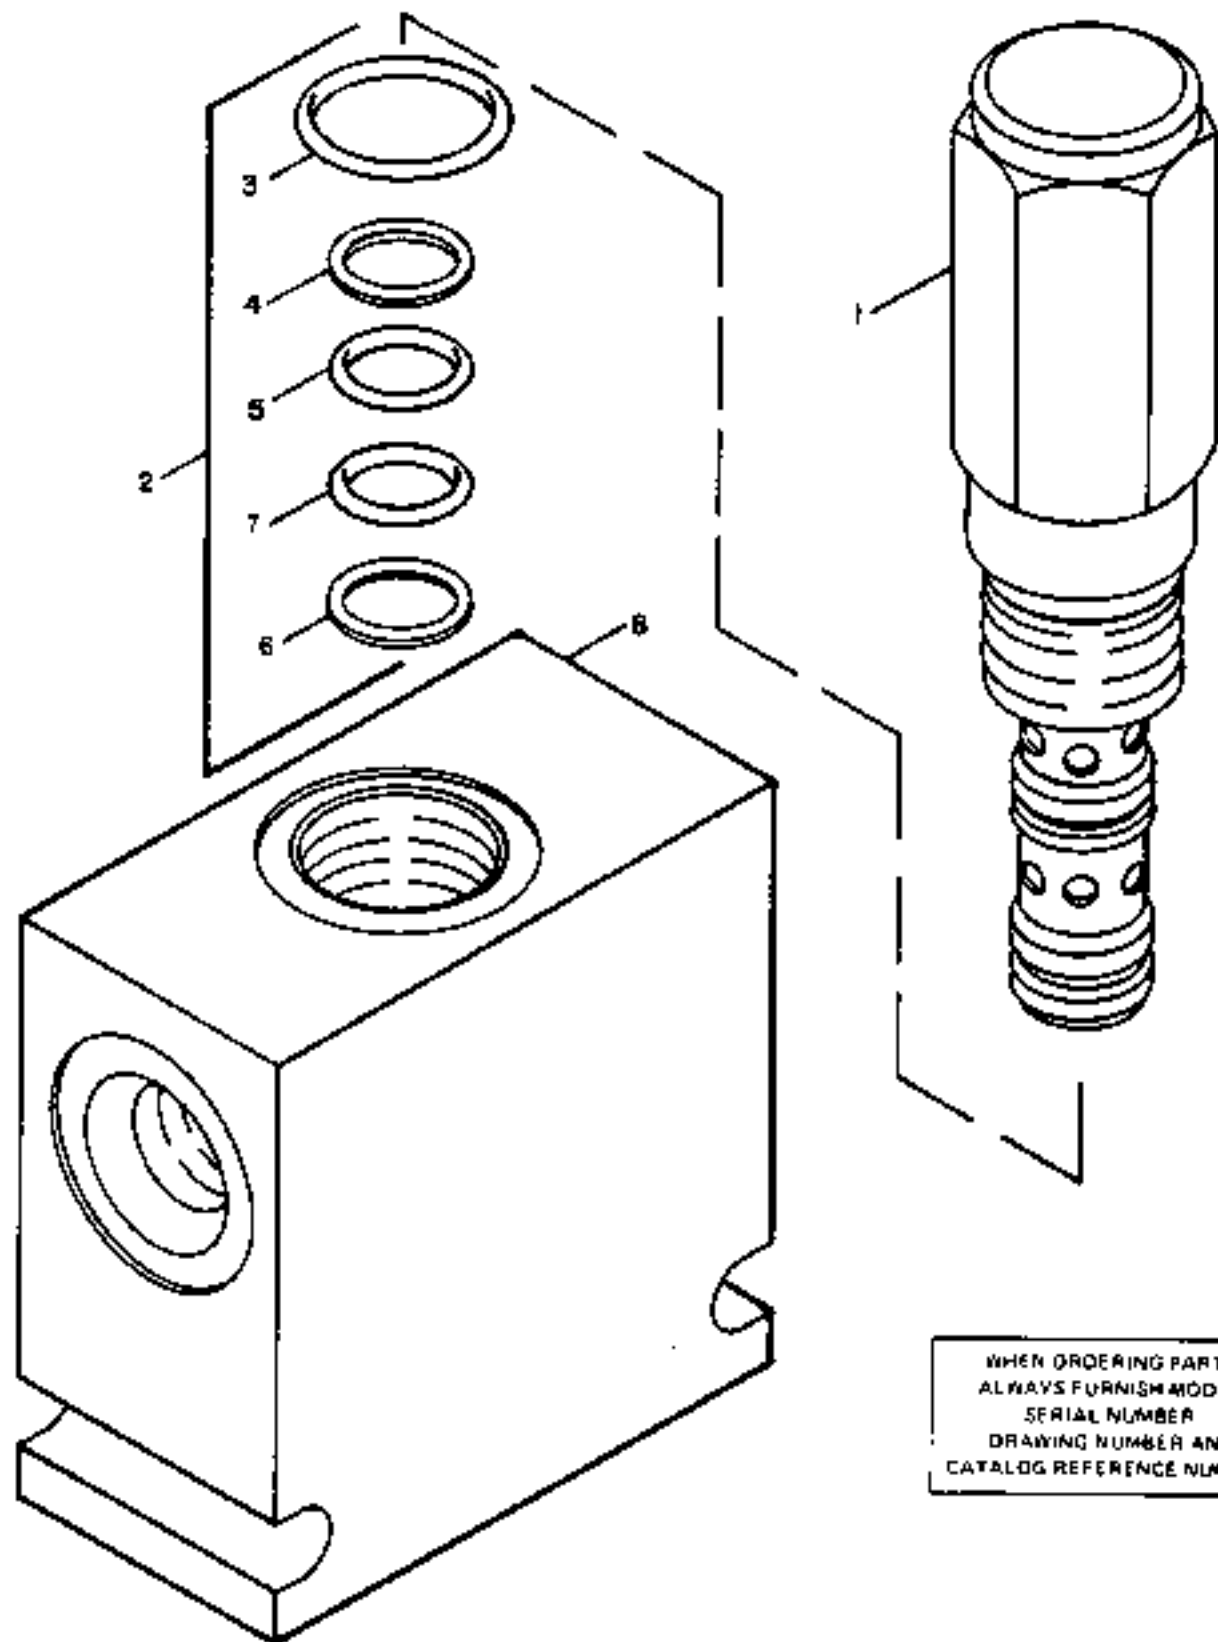

WHEN ORDERING PARTS,
ALWAYS FURNISH MODEL,
SERIAL NUMBER,
DRAWING NUMBER AND
CATALOG REFERENCE NUMBER

COMPONENTS FOR MODEL NUMBER 7130-A-6 ONLY

BUCYRUS-ERIE

factory spec replacement parts

PARTS LIST

CAT REF	DESCRIPTION	SERIAL NO.		PART NO.	REPLACE OR VENDOR NO.	REQ.
		FROM	TO/INCL.			
	150 PROPEL DIRECTIONAL CONTROL VALVE MODEL NUMBER 7130A6 COMPONENTS ONLY CATALOG REFERENCE NUMBER 153 DRAWING 79381537					
1	SHUT-OFF SUB-ASSEMBLY INCLUDES ITEMS 2 THRU 5			79381540		1
2	O-RING			79381013		1
3	BACK-UP RING			79381543		1
4	O-RING			68120867		1
5	PLUG			79381542		1
6	ANTI-VOID SUB- ASSEMBLY-INCLUDES ITEMS 7 & 15			79381281		1
7	POPPET			79381309		1
8	O-RING			79381013		1
9	BACK-UP RING			79381126		1
10	O-RING			68133152		1
11	SPACER			79381308		1
12	NUT			79381310		1
13	SPRING			79381311		1
14	O-RING			68120867		1
15	PLUG			79381304		1
16	CAPSCREW			79381146		1
17	PLATE			79381915		2
18	CAP			79381919		2
19	SPRING RETAINER			79381918		2
20	SPRING			79381911		2
21	SPACER			79381921		2
22	PLUG			79381917		2
23	O-RING			79381125		2
24	O-RING			79381174		2
25	CAP RETAINER			79381920		2
26	O-RING			79381180		2
27	PLUNGER-NS1					
28	PLUG			20766990		1
29	PIPE PLUG			79381241		2
30	HOUSING-NS1					
31	MAIN RELIEF VALVE SUB ASSEMBLY-5000 PSI- INCLUDES ITEMS 32 THRU 49			79381945		1
32	ACORN NUT			79381372		1
33	WASHER			79381369		2
34	NUT			79381371		1
35	SCREW			79381934		1