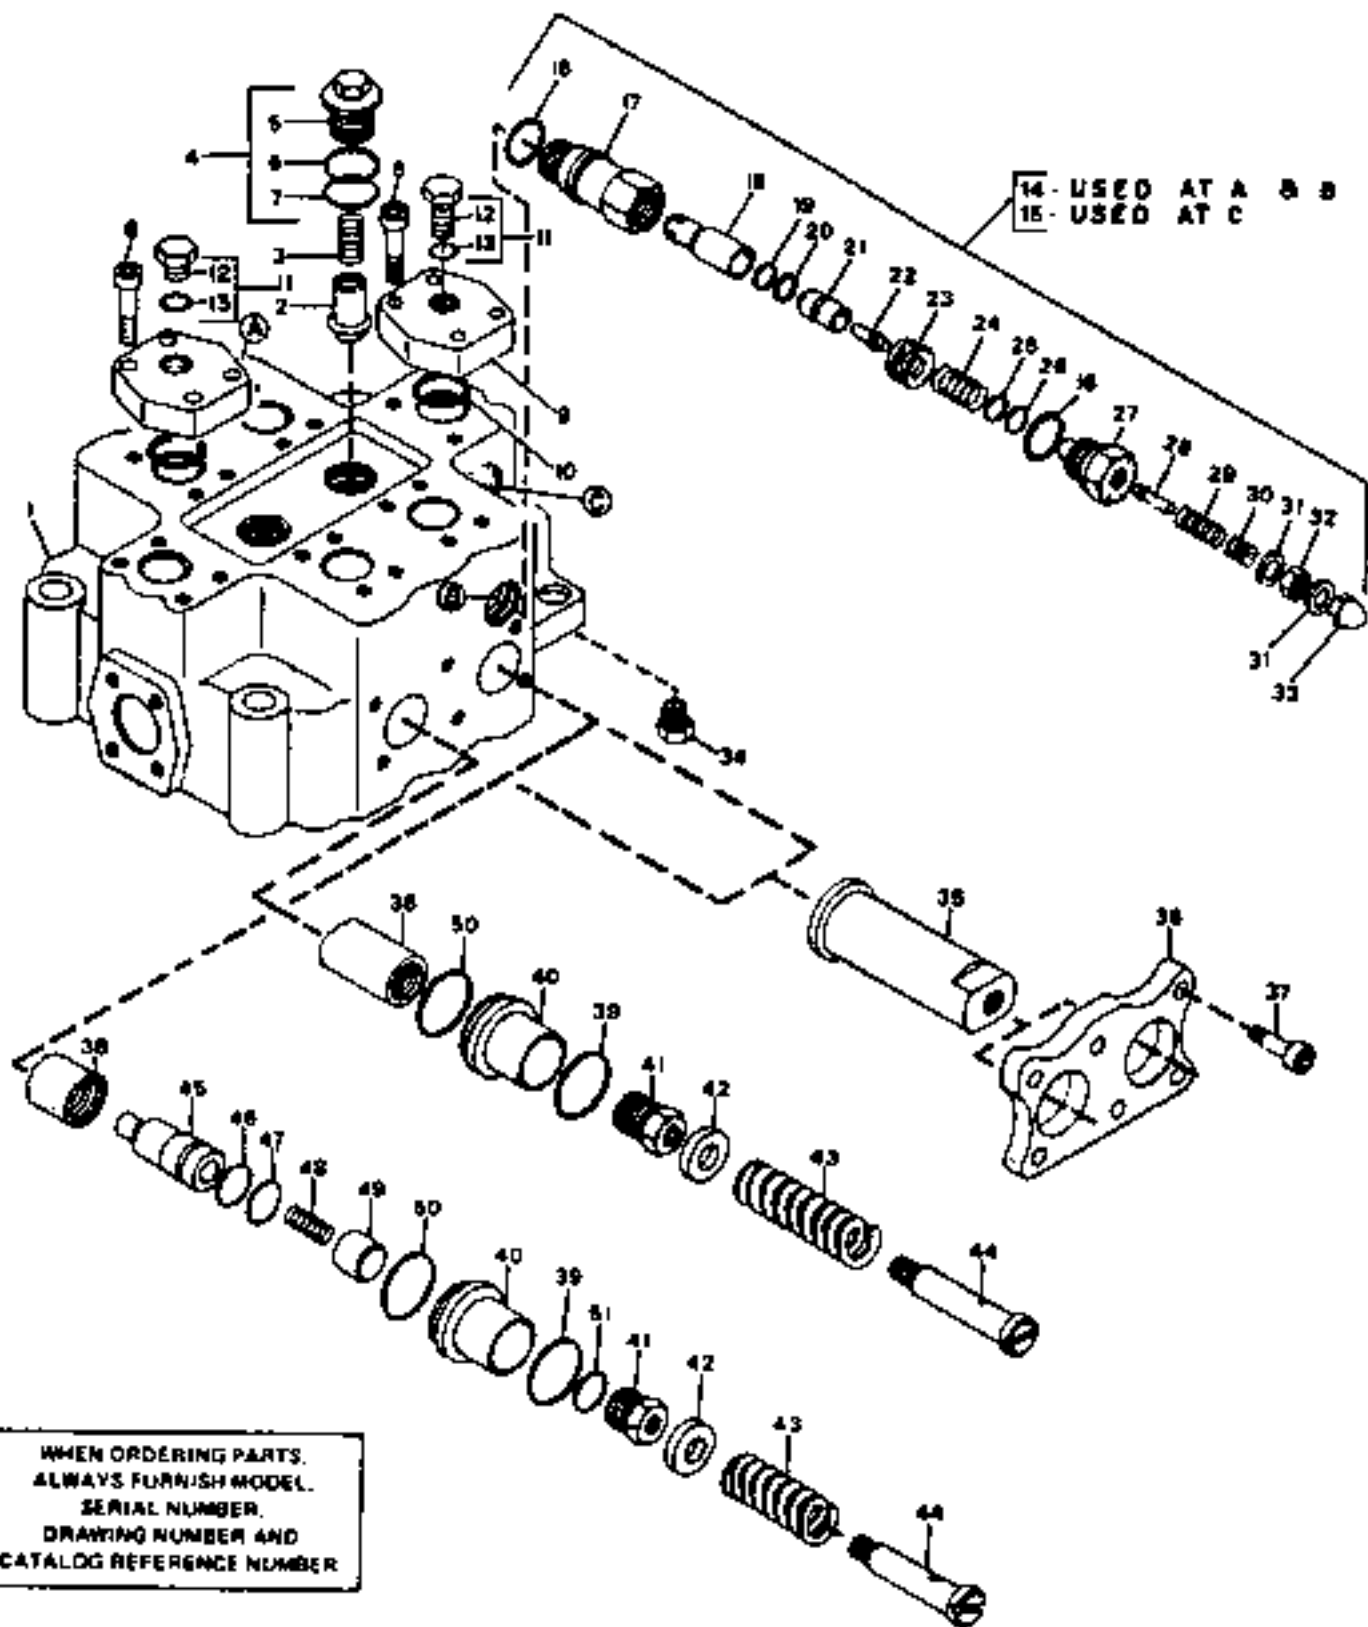

WHEN ORDERING PARTS,
 ALWAYS FURNISH MODEL,
 SERIAL NUMBER,
 DRAWING NUMBER AND
 CATALOG REFERENCE NUMBER.

COMPONENTS FOR MODEL NUMBER 7130B-18 ONLY

BUCYRUS-ERIE

PARTS LIST

factory spec replacement parts

CAT REF	DESCRIPTION	SERIAL NO.		PART NO.	REPLACE OR VENDOR NO.	REQ.
		FROM	TO/INCL.			
	148 CONTROL VALVE					
	MODEL NUMBER 7130B1B					
	COMPONENTS ONLY					
	CATALOG REFERENCE NUMBER 124					
	DRAWING 79380954					
1	HOUSING-NSI					
2	O-RING			79381175		3
3	FLANGE CAP			79381903		2
4	CAPSCREW			79381906		8
5	PLUG SUB-ASSEMBLY-			79381701		2
	INCLUDES ITEMS 6 & 7					
6	PLUG			79381299		2
7	O-RING			79381300		2
8	POPPET			79381183		2
9	SPRING			79381109		2
10	PLUG SUB-ASSEMBLY-			79381801		2
	INCLUDES ITEMS 11 THRU 13					
11	O-RING			79381040		2
12	BACK-UP RING			79381399		2
13	PLUG			79381928		2
14	MAIN RELIEF VALVE SUB			62301297		1
	ASSEMBLY-3750 PSI-					
	INCLUDES ITEMS 15 THRU 32					
15	O-RING			79381312		6
16	CAP			79381937		3
17	POPPET			79381954		3
18	BACK-UP RING			79381408		3
19	O-RING			79381002		3
20	POPPET			79381951		3
21	PISTON			79381953		3
22	WASHER			79381544		18
23	SPRING			79381546		3
24	QUAD RING			79381955		3
25	BACK-UP RING			79381126		3
26	PLUG			79381547		3
27	POPPET			79381549		3
28	SPRING			79381929		3
29	SCREW			79381934		3
30	WASHER			79381369		6
31	NUT			79381371		3
32	ACORN NUT			79381372		3
33	PIPE PLUG			79381241		2
34	PLUNGER-NSI					
35	O-RING			79381180		4
36	CAP RETAINER			79381920		4
37	O-RING			79381174		4