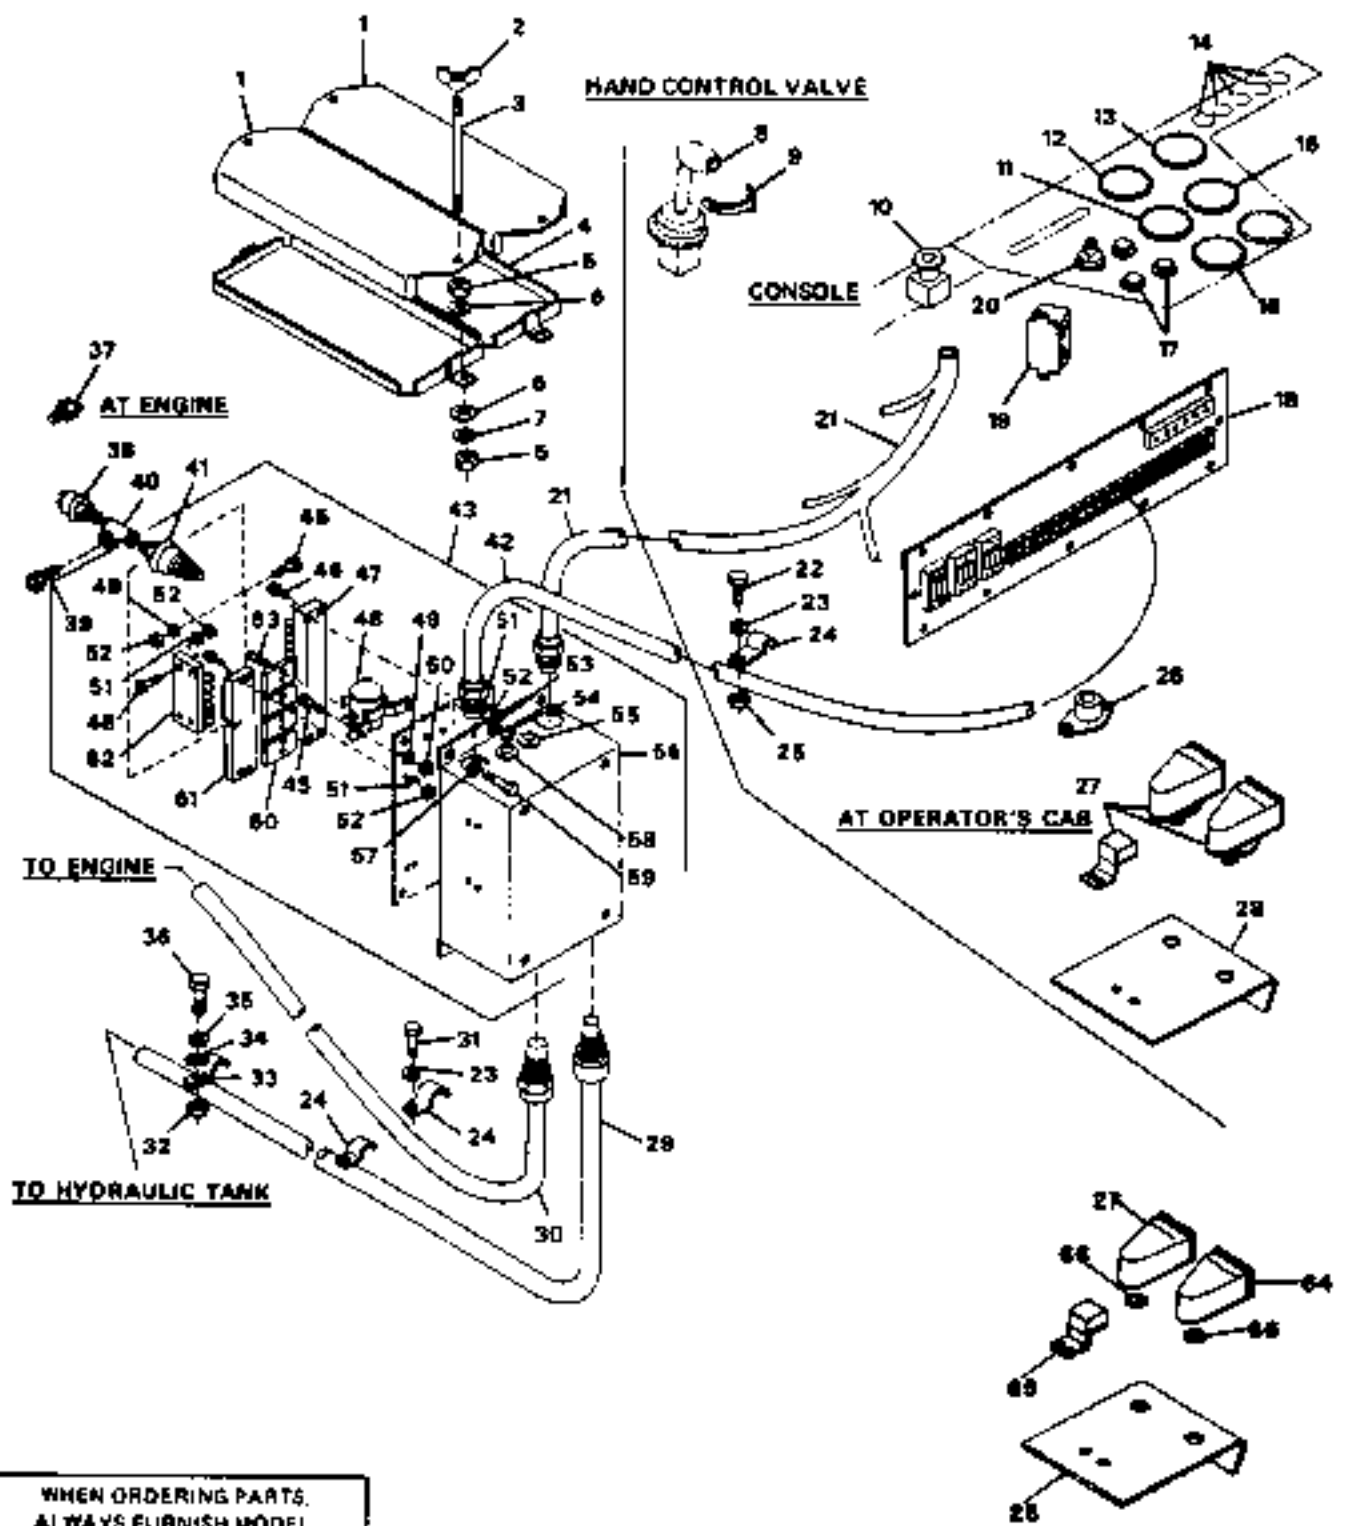

WHEN ORDERING PARTS,
ALWAYS FURNISH MODEL,
SERIAL NUMBER,
DRAWING NUMBER AND
CATALOG REFERENCE NUMBER

APPLICABLE TO S/N 140530 & UP

BUCYRUS-ERIE

PARTS LIST

factory spec replacement parts

CAT REF	DESCRIPTION	SERIAL NO.		PART NO.	REPLACE OR VENDOR NO.	REQ.
		FROM	TO/INCL.			
	001 ELECTRIC STARTING FOR GM ENGINE DRAWING Q2133	139363				
1	BATTERY COVER	139363		619367K21		2
2	WING NUT 3/8 NC	139363		02790200		4
3	THREADED ROD	139363		82044720		4
4	BATTERY SUPPORT	139363		619366K21		2
5	FULL NUT 3/8 NC	139363		02709150		8
6	FLAT WASHER 3/8	139363		03951400		8
7	LOCKWASHER 3/8	139363		03961300		4
8	SWITCH-HORN OR HOIST	139363		12769120		2
9	CABLE TIE	139363		17448525		2
10	AIR DUMP SWITCH	139363		17433402		1
11	OIL PRESSURE GAUGE- DASH UNIT	139363	140124	82317644	82317288	1DK
11	OIL PRESSURE GAUGE- DASH	140530		82317288		1 X X
12	HOURMETER	139363		46577067		1
13	FUEL GAUGE-DASH UNIT	139363	140124	82317642		1 X
13	FUEL GAUGE-DASH UNIT	140530		82302781		1 X
14	INDICATOR LIGHTS	139363		17317609		5
15	WATER TEMPERATURE GAUGE-DASH UNIT	139363	140124	82317641		1 X
15	WATER TEMPERATURE GAUGE-DASH UNIT	140530		82317282		1 X X
16	VOLTMETER	139363		46574371		1
17	STARTER SWITCH	139363		46859658		2
18	CONSOLE COVER STRIP	139363		744579-01		1
19	WARNING BUZZER	139363		17029626		1
20	IGNITION SWITCH	139363		46859259		1
21	WIRING HARNESS- OPERATORS CONSOLE	139363		16412270		1
22	CAPSCREW 3/8X1 NC GRADE 5	139363		03279320		2
23	LOCKWASHER 3/8	139363		03961300		9
24	CLAMP	139363		53268596		21
25	FULL NUT 3/8 NC	139363		02709150		2
26	SWING BRAKE SWITCH	139363		46859691		1
27	HORN ASSEMBLY	139363	140124	17272110		1A
NOTE-WHEN STOCK OF 17272110 IS DEPLETED USE FOLLOWING PARTS						
	HORN			17270248		1
	64 HORN			17270251		1
	65 RELAY			12576255		1
	66 NUT			17270249		2
	TERMINAL			17443806		2