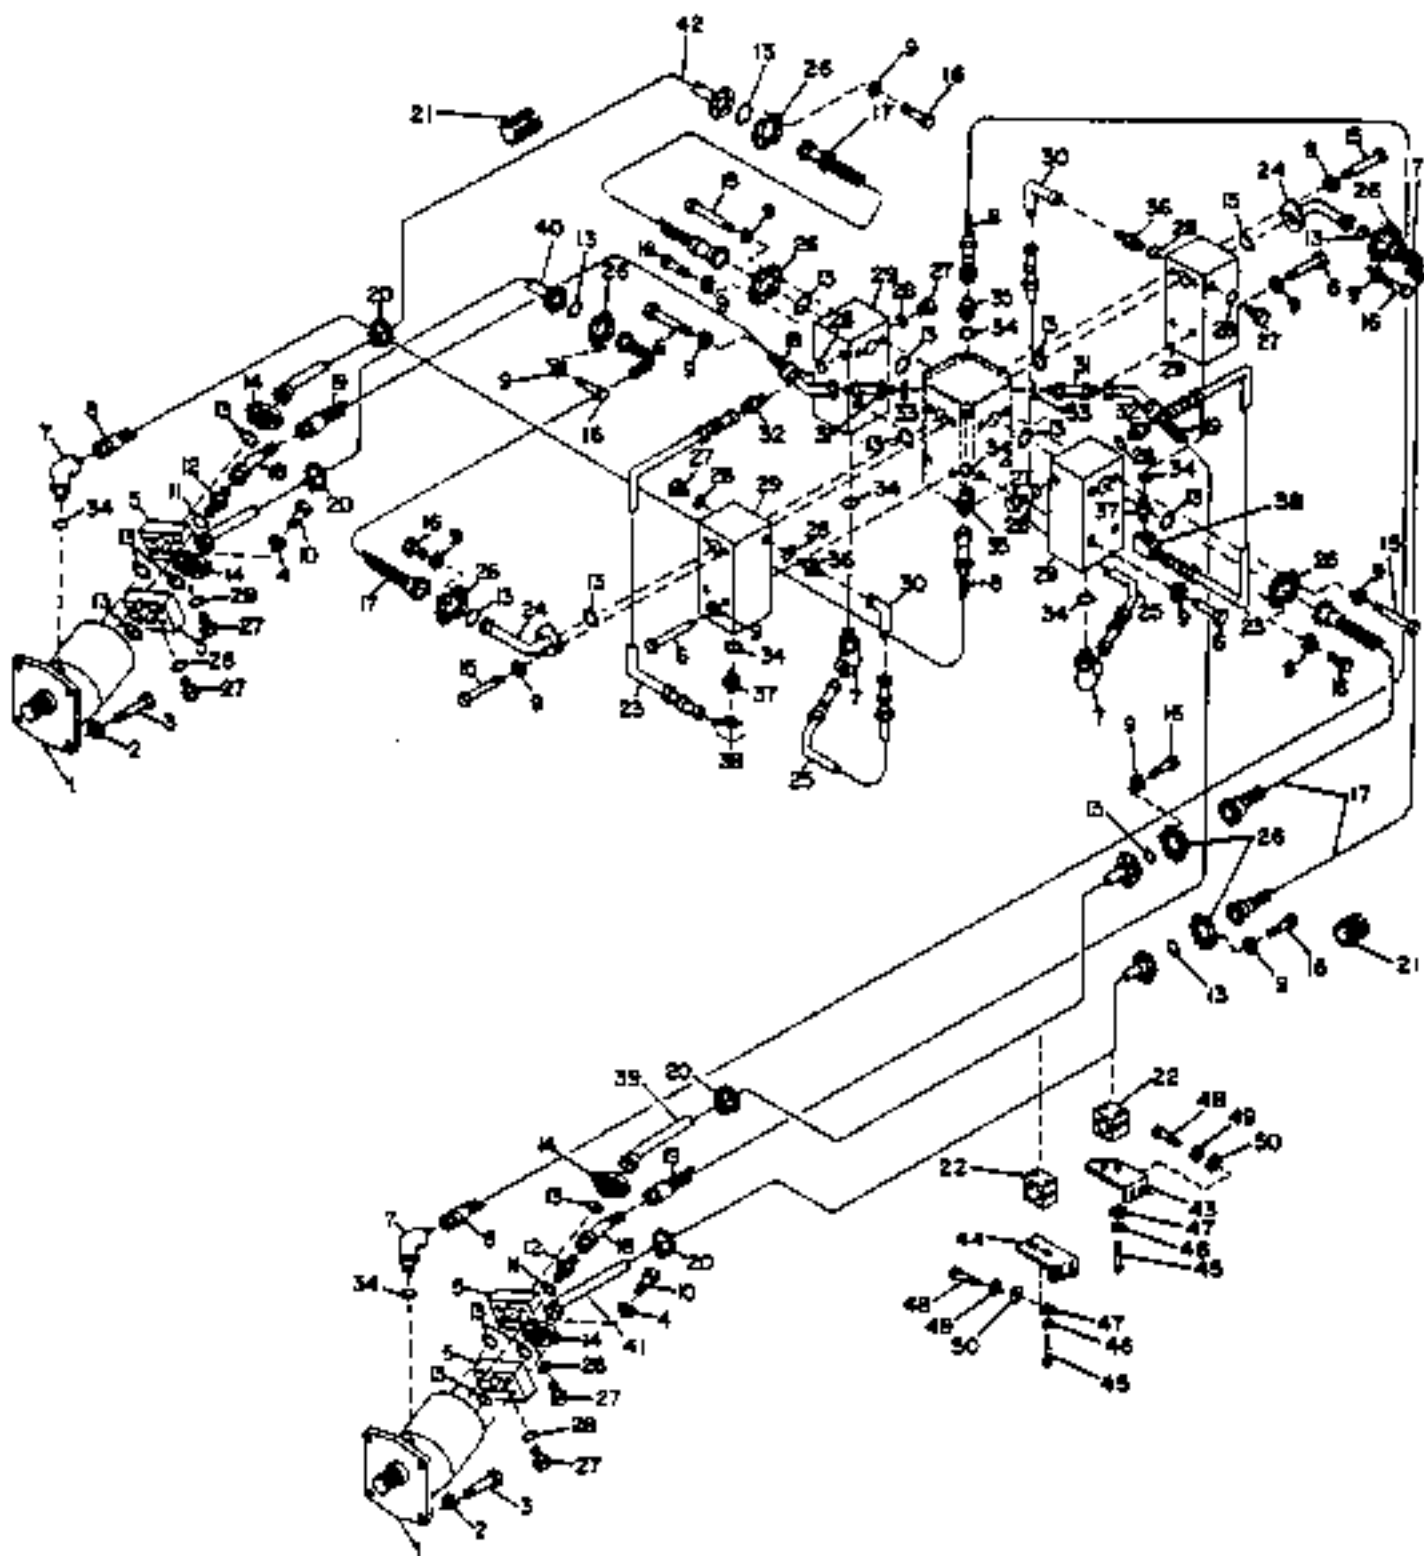

APPLICABLE TO S/N 139817 & UP

WHEN ORDERING PARTS,
ALWAYS FURNISH MODEL,
SERIAL NUMBER,
DRAWING NUMBER AND
CATALOG REFERENCE NUMBER.

BUCYRUS-ERIE

factory spec replacement parts

PARTS LIST

CAT REF	DESCRIPTION	SERIAL NO.		PART NO.	REPLACE OR VENDOR NO.	REQ.
		FROM	TO/INCL.			
	031 LOWER WORKS HYDRAULIC DRAWING 2A49D	139817				X
1	PROPEL MOTOR SEE DRAWING 64312322 FOR COMPONENTS	139817		64312322		2
2	LOCKWASHER M16	139817		03990004		8
3	CAPSCREW M16X50MM GRADE 8.8	139817		03552006		8
4	BELLEVILLE WASHER M14	139817		03955006		16
5	BAR	139817		645189-01		4
6	CAPSCREW 1/2X4-1/2 NC GRADE 5	139817		03286440		8
7	ELBOW	139817		57141250		4
8	HOSE ASSEMBLY	139817		53796312		2
9	BELLEVILLE WASHER 1/2	139817		03955003		48
10	CAPSCREW M14X70MM GRADE 8.8	139817		03552023		16
11	O-RING	139817		68120970		2
12	CONNECTOR	139817		78554219		2
13	O-RING	139817		68766270		22
14	HALF FLANGE	139817		548451-01		8
15	CAPSCREW 1/2X5-1/2 NC GRADE 5	139817		03286760		8
16	CAPSCREW 1/2X1-3/4 NC GRADE 5	139817		03285560		32
17	HOSE ASSEMBLY	139817		53796489		4
18	ELBOW	139817		78597558		2
19	HOSE ASSEMBLY	139817		53792067		2
20	CABLE TIE	139817		17448500		4
21	HOSE	139817		537173-05		4
22	TUBE CLAMP	139817		82140066		4
23	TUBE ASSEMBLY	139817		78308182		2
24	TUBE ASSEMBLY	139817		78308279		2
25	TUBE ASSEMBLY	139817		78389133		2
26	HALF FLANGE	139817		53303627		16
27	PLUG	139817		78625950		8
28	O-RING	139817		68124430		12
29	PROPEL COUNTERBALANCE VALVE-SEE DRAWING 79299835 FOR COMPONENTS	139817	140060	79299835	79299841	4D
29	PROPEL COUNTERBALANCE VALVE-SEE DRAWING 79299841 FOR COMPONENTS	140061	140124	79299841		4
29	PROPEL COUNTERBALANCE VALVE-SEE DRAWING 79434799 FOR COMPONENTS	140530		79434799		4