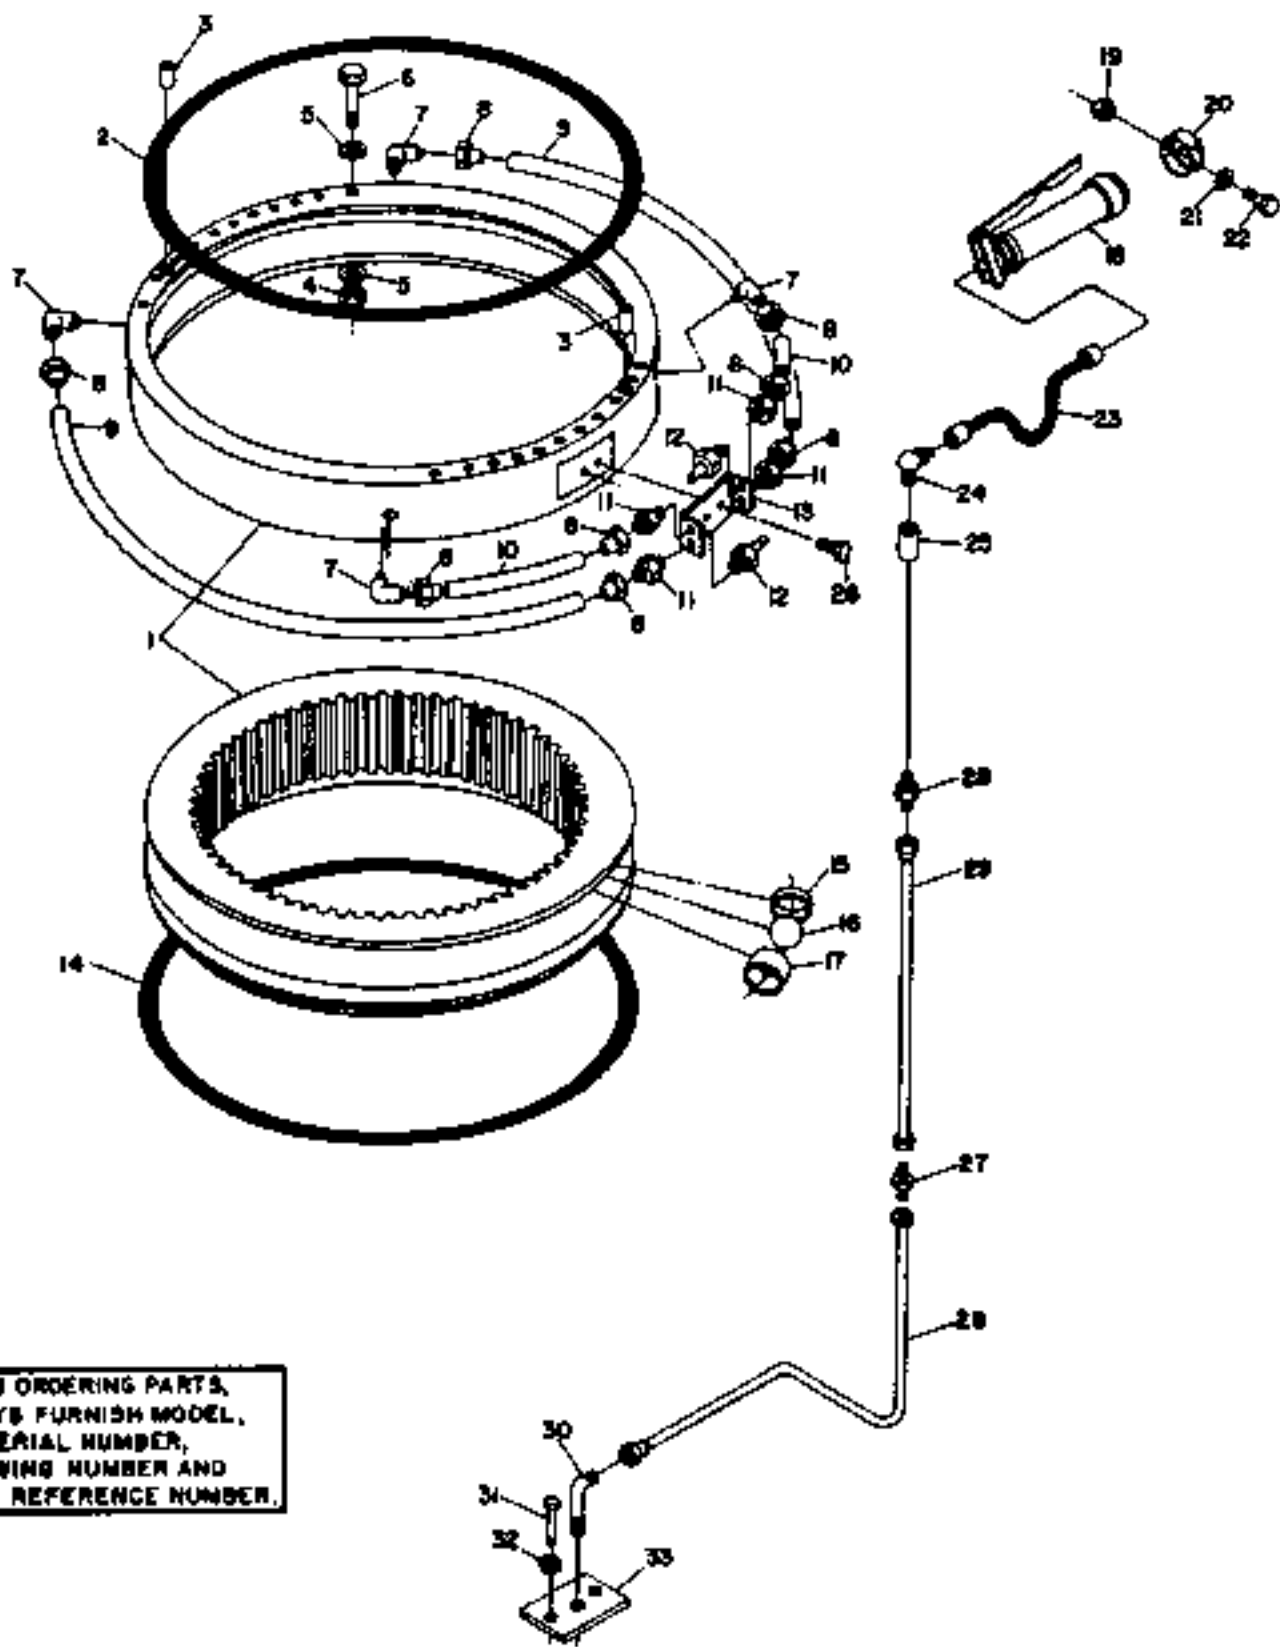

WHEN ORDERING PARTS,
ALWAYS FURNISH MODEL,
SERIAL NUMBER,
DRAWING NUMBER AND
CATALOG REFERENCE NUMBER.

BUCKRUS-ERIE PARTS LIST

factory spec replacement parts

CAT REF DESCRIPTION SERIAL NO. FROM TO/INCL PART NO. REPLACE OR VENDOR NO. REQ.

CAT REF	DESCRIPTION	SERIAL NO.	FROM	TO/INCL	PART NO.	REPLACE OR	VENDOR NO.	REQ.
001	SWING CIRCLE							
	DRAWING	E127	139363					
1	OUTER RACE, SWING	140530	139363	140124	12946E1			1
	RACE & INNER BALL							
	RACE ASSEMBLY-							
	INCLUDES ITEMS 2 THRU							
17								
1	OUTER RACE, SWING	140530	139363	140124	12976E1			1
	RACE & INNER BALL							
	RACE ASSEMBLY-							
	INCLUDES ITEMS 2 THRU							
17								
2	SEAL	139363	139363	638374-05				1
3	DOMEL	139363	139363	514772K1				2
4	LOCKWASH C 1 NC	139363	139363	02786550				22
5	FLAT WASHEN 1	139363	139363	03952150				44
6	HEX BOLT 1/8-1/2 NC	139363	139363	02617705				22
7	ELBOW	139363	139363	57152260				4
8	NUT	139363	139363	57194760				8
9	COPPER TUBE-SPECIFY	139363	139363	32356000				
	LENGTH							
10	COPPER TUBE-SPECIFY	139363	139363	32356000				
	LENGTH							
11	CONNECTOR	139363	139363	57256510				4
12	TUBE FITTING 1/8	139363	139363	57044510				4
13	BRACKET	139363	139363	550306K21				1
14	SEAL	139363	139363	638374-05				1
15	SPACER	139363	139363	82866511				2
16	BALL	139363	139363	87044600				64
17	SPACER	139363	139363	82866510				62
18	GREASE GUM	139363	139363	57292035				1
19	FULL NUT 3/8 NC-	139363	139363	02709400				2
	CADMIUM PLATED							
20	CLAMP	139363	139363	64789505				1
21	LOCKWASHER 3/8	139363	139363	03961302				2
	CADMIUM PLATED							
22	SQUARE NECK BOLT	139363	139363	03014255				2
	3/8X1-1/4 NC-CADMIUM							
23	HOSE	139363	139363	53004065				1
24	TUBE FITTING 1/8	139363	139363	57044510				1
25	BULKHEAD ADAPTER	139363	139363	78533148				1
26	DRIVE SCREW 1/4X1/2	139363	139363	03566910				1
27	CONNECTOR	139363	139363	57254585				2
28	CONNECTOR	139363	139363	57115435				1
29	TUBE-SPECIFY LENGTH	139363	139363	82945641				1
30	ELBOW	139363	139363	57149332				2
31	CAPSCREW 3/8X1 NC-	139363	139363	03279320				2
	GRADE 2							
32	LOCKWASHER 3/8	139363	139363	03961300				2
33	PLATE	139363	139363	537642K1				1