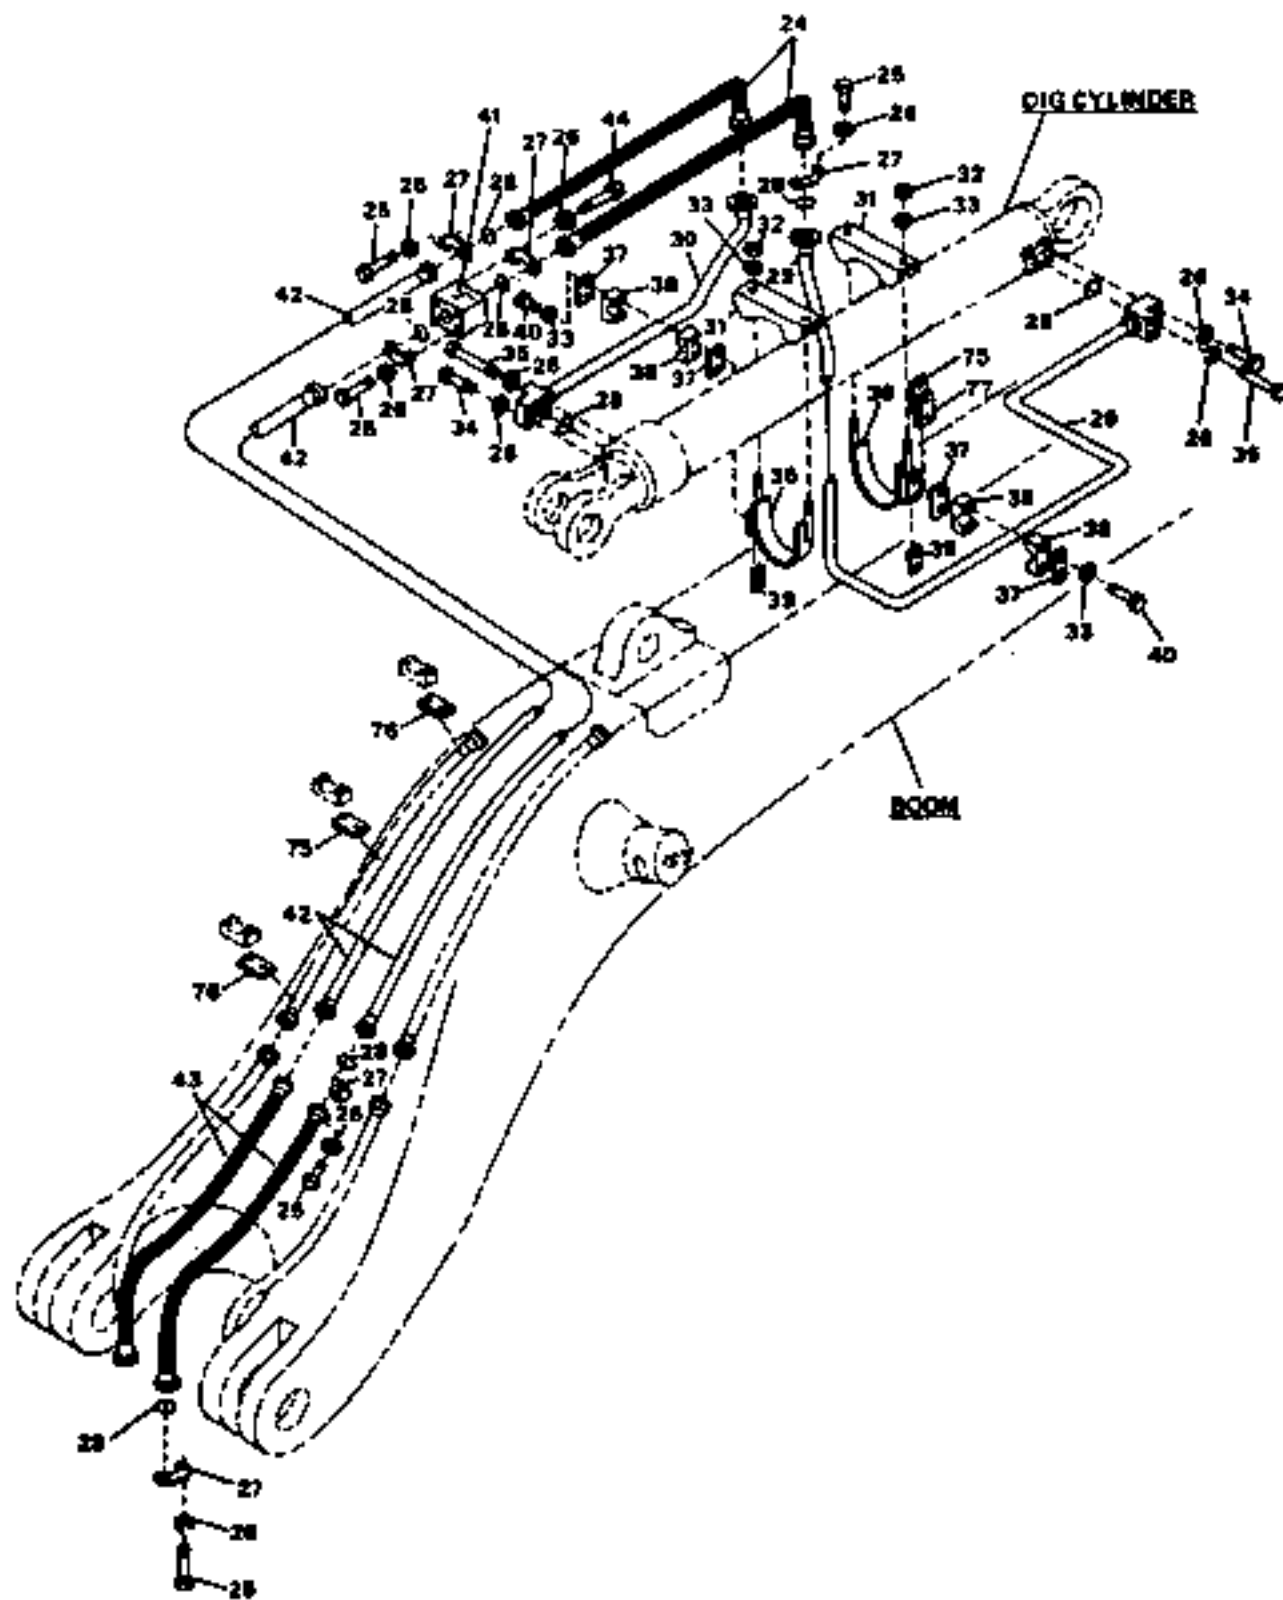

WHEN ORDERING PARTS
ALWAYS FURNISH MODEL,
SERIAL NUMBER,
DRAWING NUMBER AND
CATALOG REFERENCE NUMBER.

STANDARD OR LONG HANDLE
FRONT END HYDRAULIC UNIT
DIG CYLINDER PIPING

ZA431-B

BUCYRUS-ERIE

PARTS LIST

factory spec replacement parts

CAT REF	DESCRIPTION	SERIAL NO.		PART NO.	REPLACE OR VENDOR NO.	REQ.
		FROM	TO/INCL.			
	046 FRONT END HYDRAULIC STANDARD OR LONG HANDLE-DIG CYLINDER					X
	PIPING DRAWING ZA431B	139363				
24	HOSE ASSEMBLY	139363	139744	53795016	53796426	20
24	HOSE ASSEMBLY	139817		53796426		2
25	CAPSCREW 7/16X1-1/2NC GRADE 5	139363		03282480		28
26	BELLEVILLE WASHER 7/16	139363		03955002		40
27	HALF FLANGE	139399		20324986		16
28	O-RING	139363		68766270		11
29	TUBE ASSEMBLY	139363		78389205		1
30	TUBE ASSEMBLY	139363		78389204		1
31	CLAMP	139363		643268K1		2
32	FULL NUT 1/2 NC	139363		02711050		4
33	LOCKWASHER 1/2	139363	139744	03961500		8
33	LOCKWASHER 1/2	139817		03961500		4
34	CAPSCREW 7/16X1-1/4NC GRADE 5	139363		03282400		4
35	CAPSCREW 7/16X2-1/2NC GRADE 5	139363		03282805		4
36	DIG CYLINDER SUPPORT	139363		744573K21		2
37	SPACER	139363	139744	548360K1		4
37	SPACER KIT	139817		82866396		4
38	CLAMP	139363	139744	640458-01		4
38	CLAMP	139817		82140469		2
39	BAR	139363	139744	548896-03		2
40	CAPSCREW 1/2X3-3/4 NC GRADE 5	139363	139744	03286200		4
41	CHECK VALVE	139363	139744	79146753	79491405	10
41	CHECK VALVE	139817		79491405		1
42	TUBE ASSEMBLY	139363		78389013		2
43	HOSE ASSEMBLY	139363	139744	53795204	53796405	20
43	HOSE ASSEMBLY	139817		53796405		2
44	CAPSCREW 7/16X4-1/2NC GRADE 5	139363		03283440		4
75	SPACER	139817		552408-06		6
76	SPACER	139817		552408-02		12
77	SPACER KIT	139817		82866391		2