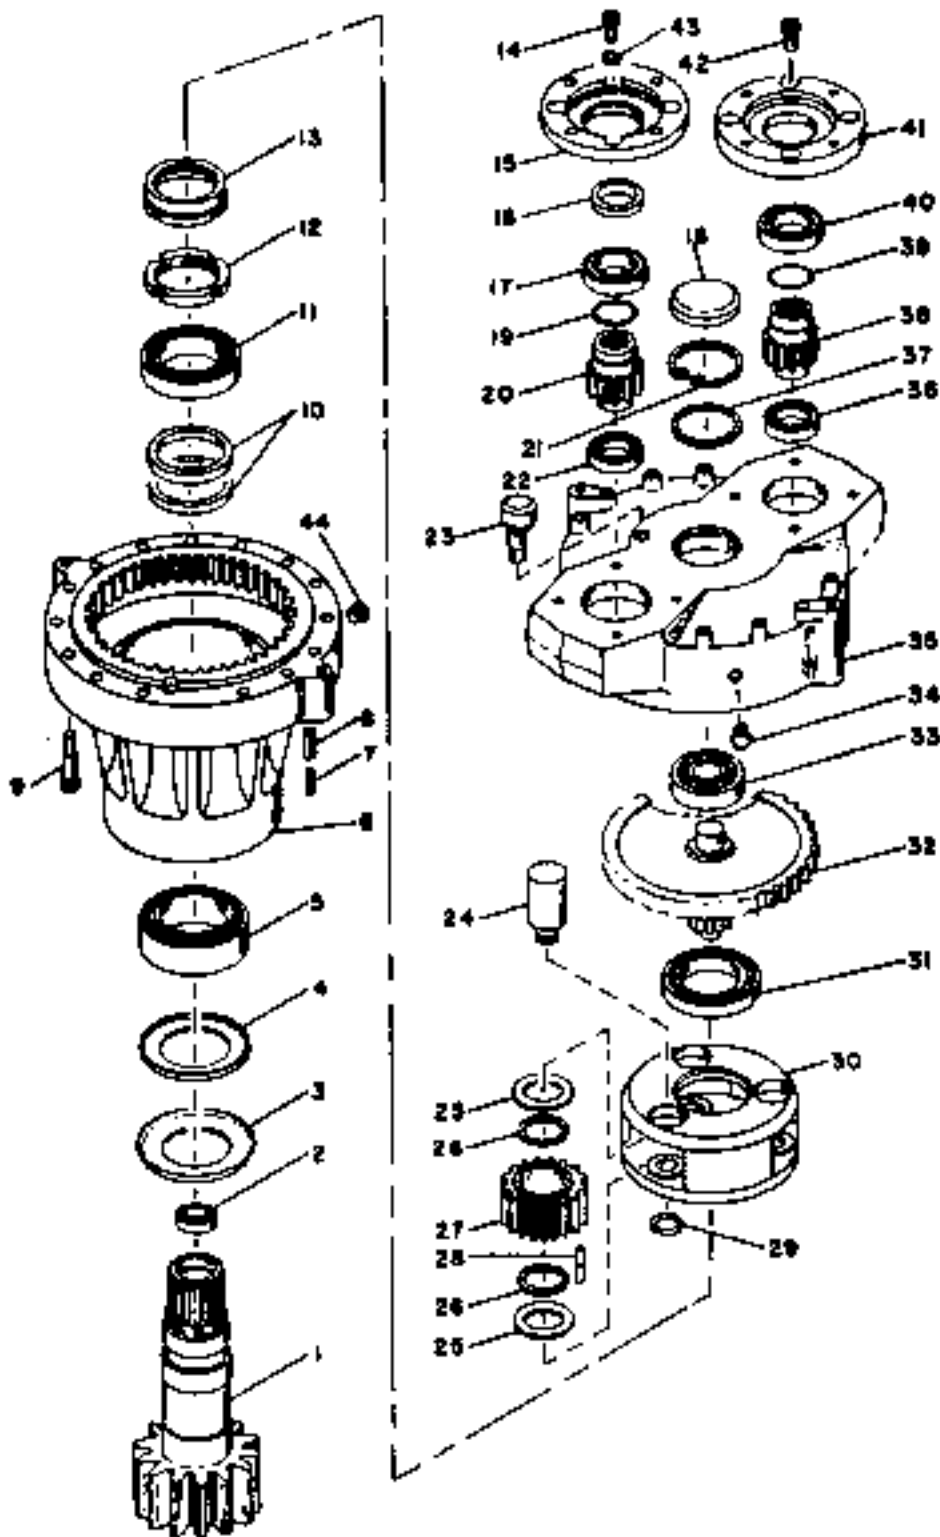

COMPONENTS FOR MODEL NUMBER P4ST-DR6 ONLY

WHEN ORDERING PARTS,
ALWAYS FURNISH MODEL,
SERIAL NUMBER,
DRAWING NUMBER AND
CATALOG REFERENCE NUMBER.

BUCYRUS-ERIE

PARTS LIST

factory spec replacement parts

CAT REF	DESCRIPTION	SERIAL NO.		PART NO.	REPLACE OR VENDOR NO.	REQ.
		FROM	TO/INCL.			
	120 SWING DRIVE GEAR CASE MODEL NUMBER P4ST-DR6 COMPONENTS ONLY CATALOG REFERENCE NUMBER 5 DRAWING 62330257					
1	OUTPUT SHAFT			62304581		1
2	BALL BEARING			62301048		1
3	COVER			62304582		1
4	MILOS RING			62304583		1
5	BEARING COMPLETE- INCLUDES INNER RACE & OUTER RACE			62304584		1
6	HOUSING COMPLETE- INCLUDES HOUSING GEAR RING & DOWEL			62304585		1
7	ROLL PIN			62301052		1
8	ROLL PIN			62301053		1
9	SOCKET HEAD CAPSCREW			62301359		16
10	OIL SEAL			62301055		2
11	BEARING COMPLETE- INCLUDES INNER RACE & OUTER RACE			62301129		1
12	SLOTTED NUT			62301056		1
13	LOCK PLATE			62301057		1
14	HEX HEAD SCREW			62301102		6
15	BRAKE SPIDER			62301097		1
16	OIL SEAL			62301095		1
17	BEARING COMPLETE- INCLUDES INNER RACE & OUTER RACE			62301132		1
18	COVER			62301078		1
19	SHIM 1.0MM			62301071		1
	NOTE-FOLLOWING SHIMS ARE OPTIONAL-SPECIFY SIZE & QUANTITY					
19	SHIM 0.5MM			62301072		
19	SHIM 0.4MM			62301073		
19	SHIM 0.3MM			62301074		
19	SHIM 0.2MM			62301075		
19	SHIM 0.1MM			62301076		
20	BRAKE SHAFT			62304566		1
21	CIRCLIP			62301077		1
22	BEARING COMPLETE- INCLUDES INNER RACE & OUTER RACE			62301130		1
23	FILTER			62304587		1
24	PIN			62301060		3
25	THRUST WASHER			62301061		6