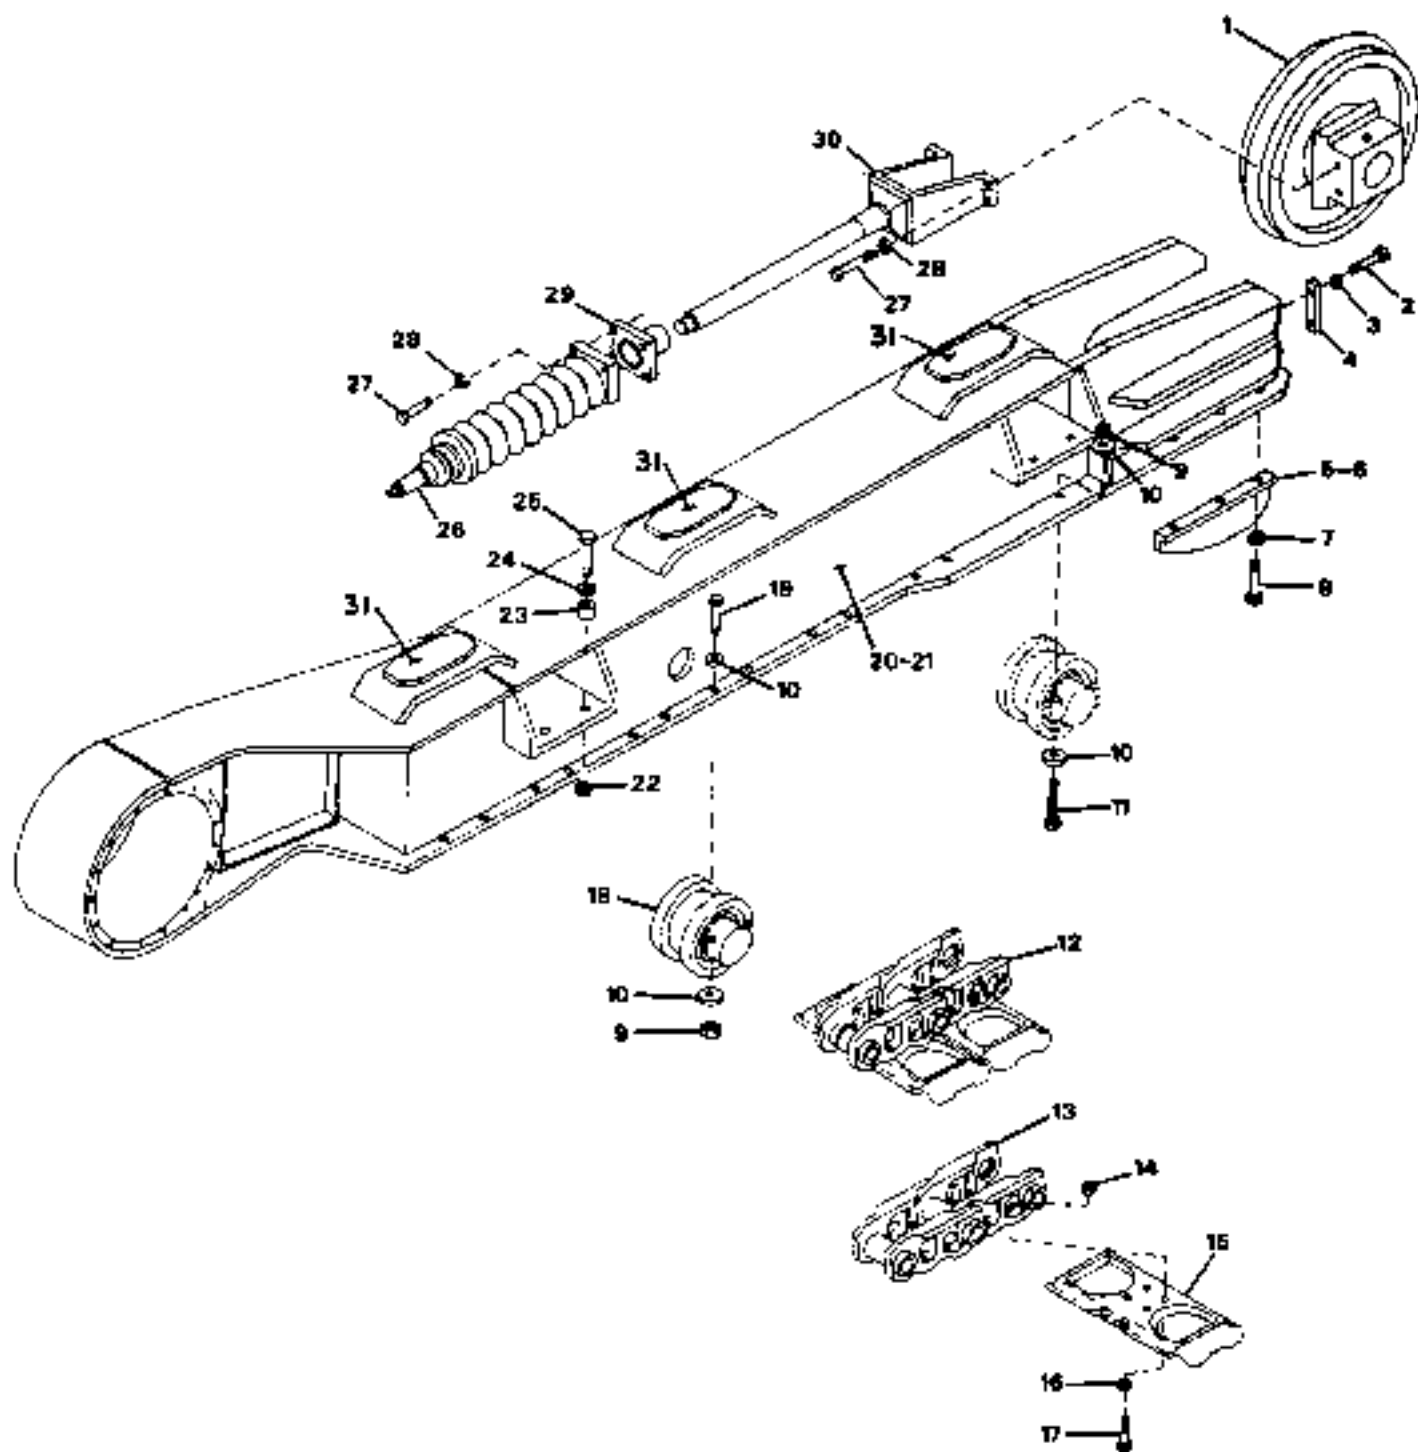

BUCYRUS-ERIE

factory spec replacement parts

PARTS LIST

CAT REF	DESCRIPTION	SERIAL NO.		PART NO.	REPLACE OR VENDOR NO.	REQ.
		FROM	TO/INCL.			
	001 REVOLVING FRAME DRAWING AN130	139363				
1	SNAP RING	139363		68118700		4
2	BUSHING	139363		26580204		2
3	LOBE FITTING 1/4	139363		57045010		4
4	REVOLVING FRAME	139363	139744	15017AB		1A
	NOTE-WHEN STOCK OF 15017AB IS DEPLETED USE FOLLOWING PARTS					
	REVOLVING FRAME BAR			15043AB		1
	BAR			548896-04		1
	BAR			879422-04		1
	BAR			879422-05		1
	BAR			879422-08		1
4	REVOLVING FRAME	139817	140124	15043AB		1
4	REVOLVING FRAME	140530		15084AB		1
4	REVOLVING FRAME-LOGGER	139817		15058AB		1
5	SNAP RING	139363		68118640		4
6	BUSHING	139363		82076615		2
7	SHEET	139363		643067K1		1
8	PAN MACHINE SCREW-3/8x3/4 NC	139363		03648240		16
9	LOCKWASHER 3/8	139363		03961300		16
10	LOCKNUT C 1/2 NC	139363		02786425		19
11	FLAT WASHER 1/2	139363		03951600		38
12	CAPSCREW 1/2x2 NC	139363		03285640		19
13	GRADE 5 DECK COVER	139363		746574-01		1
14	SHEET	139363		645278-01		1
15	OPERATORS RUNNING BOARD	139363		744320K21		1
16	RIGHT HAND RUNNING BOARD	139363		645277-01		1
17	DOOR LAND	139363		746564-01		6
18	LOCKNUT C 3/8 NC	139363		02786385		12
19	FLAT WASHER 3/8	139363		03951400		40
20	CAPSCREW 3/8x1-1/4 NC GRADE 5	139363		03279400		12
21	LOCKNUT C 1-1/4 NC	139363		02786605		4
22	FLAT WASHER 1-1/4	139363		03952350		8
23	MOUNTING BLOCK	139363		641653K21		2
24	REAR END CASTING	139363	139382	885252K1	887146-03	1D
24	REAR END CASTING	139490	140124	887146-03	883298-03	1D
24	REAR END CASTING	140530		883298-03		