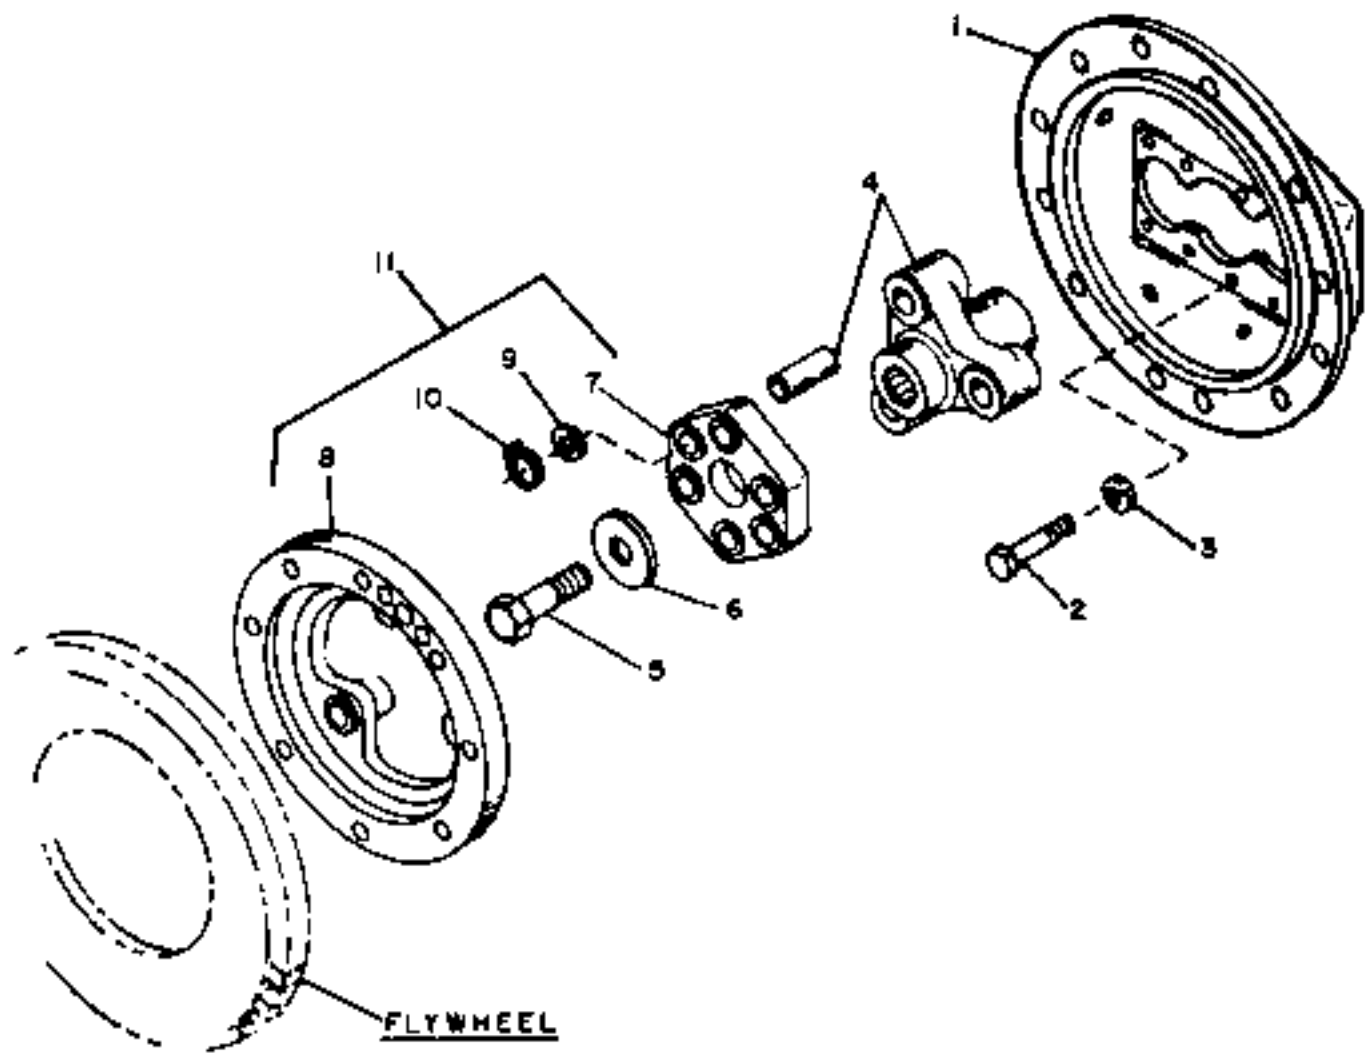

FLYWHEEL

WHEN ORDERING PARTS,
ALWAYS FURNISH MODEL,
SERIAL NUMBER,
DRAWING NUMBER AND
CATALOG REFERENCE NUMBER

COMPONENTS FOR MODEL NUMBER 2PV-186 ONLY