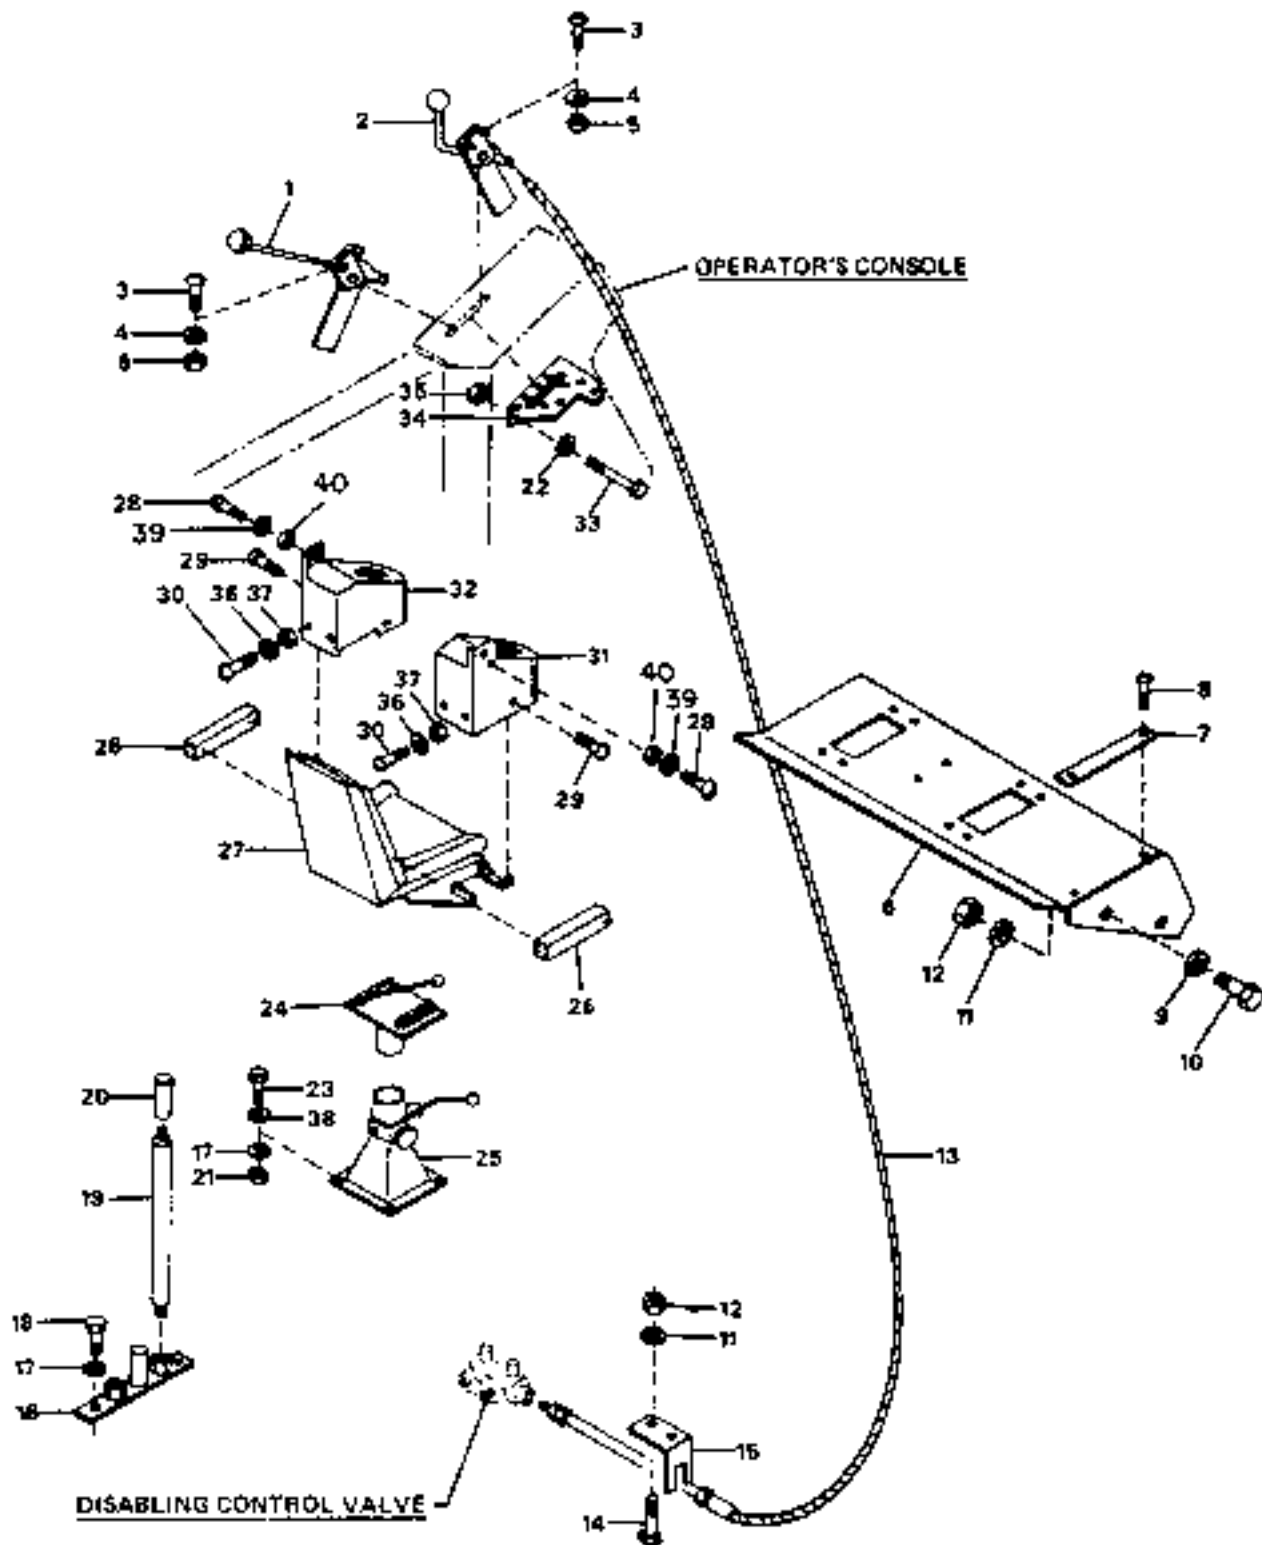

WHEN ORDERING PARTS,
ALWAYS FURNISH MODEL,
SERIAL NUMBER,
DRAWING NUMBER AND
CATALOG REFERENCE NUMBER.

BUCYRUS-ERIE

PARTS LIST

factory spec replacement parts

CAT REF	DESCRIPTION	SERIAL NO.		PART NO.	REPLACE OR VENDOR NO.	REQ.
		FROM	TO/INCL.			
	001 OPERATING LEVERS					
	DRAWING S176	139363				
1	THROTTLE CONTROL	139363		82165602		1
2	DISABLE CONTROL	139363		82165603		1
3	PAN MACHINE SCREW	139363		03642190		4
	10-24X1/2 NC-CADMIUM PLATED					
4	LOCKWASHER 10 CADMIUM PLATED	139363		03960770		4
5	NUT #10-24 NC-CADMIUM PLATED	139363		02705150		4
6	PROPEL CONTROL CONSOLE	139363		879012K21		1
7	STRIP	139363		548832K1		1
8	SELF-FORMING SCREW 7X3/8	139363		03896075		2
9	FLAT WASHER 1/4 CADMIUM PLATED	139363		03951220		4
10	CAPSCREW 1/4X1 NC GRADE 5 CADMIUM PLATED	139363		03273325		4
11	LOCKWASHER 1/4 CADMIUM PLATED	139363		03961011		6
12	FULL NUT 1/4 NC CADMIUM PLATED	139363		02707230		4
13	DISABLE CABLE	139363		46250024		1
14	CAPSCREW 1/4X3/4 NC GRADE 5 CADMIUM PLATED	139363		03273245		2
15	CABLE BRACKET	139363		548857K1	553260-01	10
16	LATCH TOOL MOUNTING PLATE	139363		743717K21		1
17	LOCKWASHER 3/8 CADMIUM PLATED	139363		03961302		6
18	CAPSCREW 3/8X1/2 NC GRADE 2 CADMIUM PLATED	139363		03179190		2
19	FOOT PEDAL LEVER	139363		643130K1		2
20	TAPERED HANDLE	139363		82482755		2
21	FULL NUT 3/8 NC CADMIUM PLATED	139363		02709400		4
22	FLAT WASHER 3/8 CADMIUM PLATED	139363		03951400		3 X
23	CAPSCREW 3/8X1-1/4 NC GRADE 2 CADMIUM PLATED	139363		03179410		4
24	PLATE WITH ADJUSTERS	139363		82688550		1
25	SEAT PEDESTAL	139363	139744	82646302	82646299	10
25	SEAT PEDESTAL	139817		82646299		1