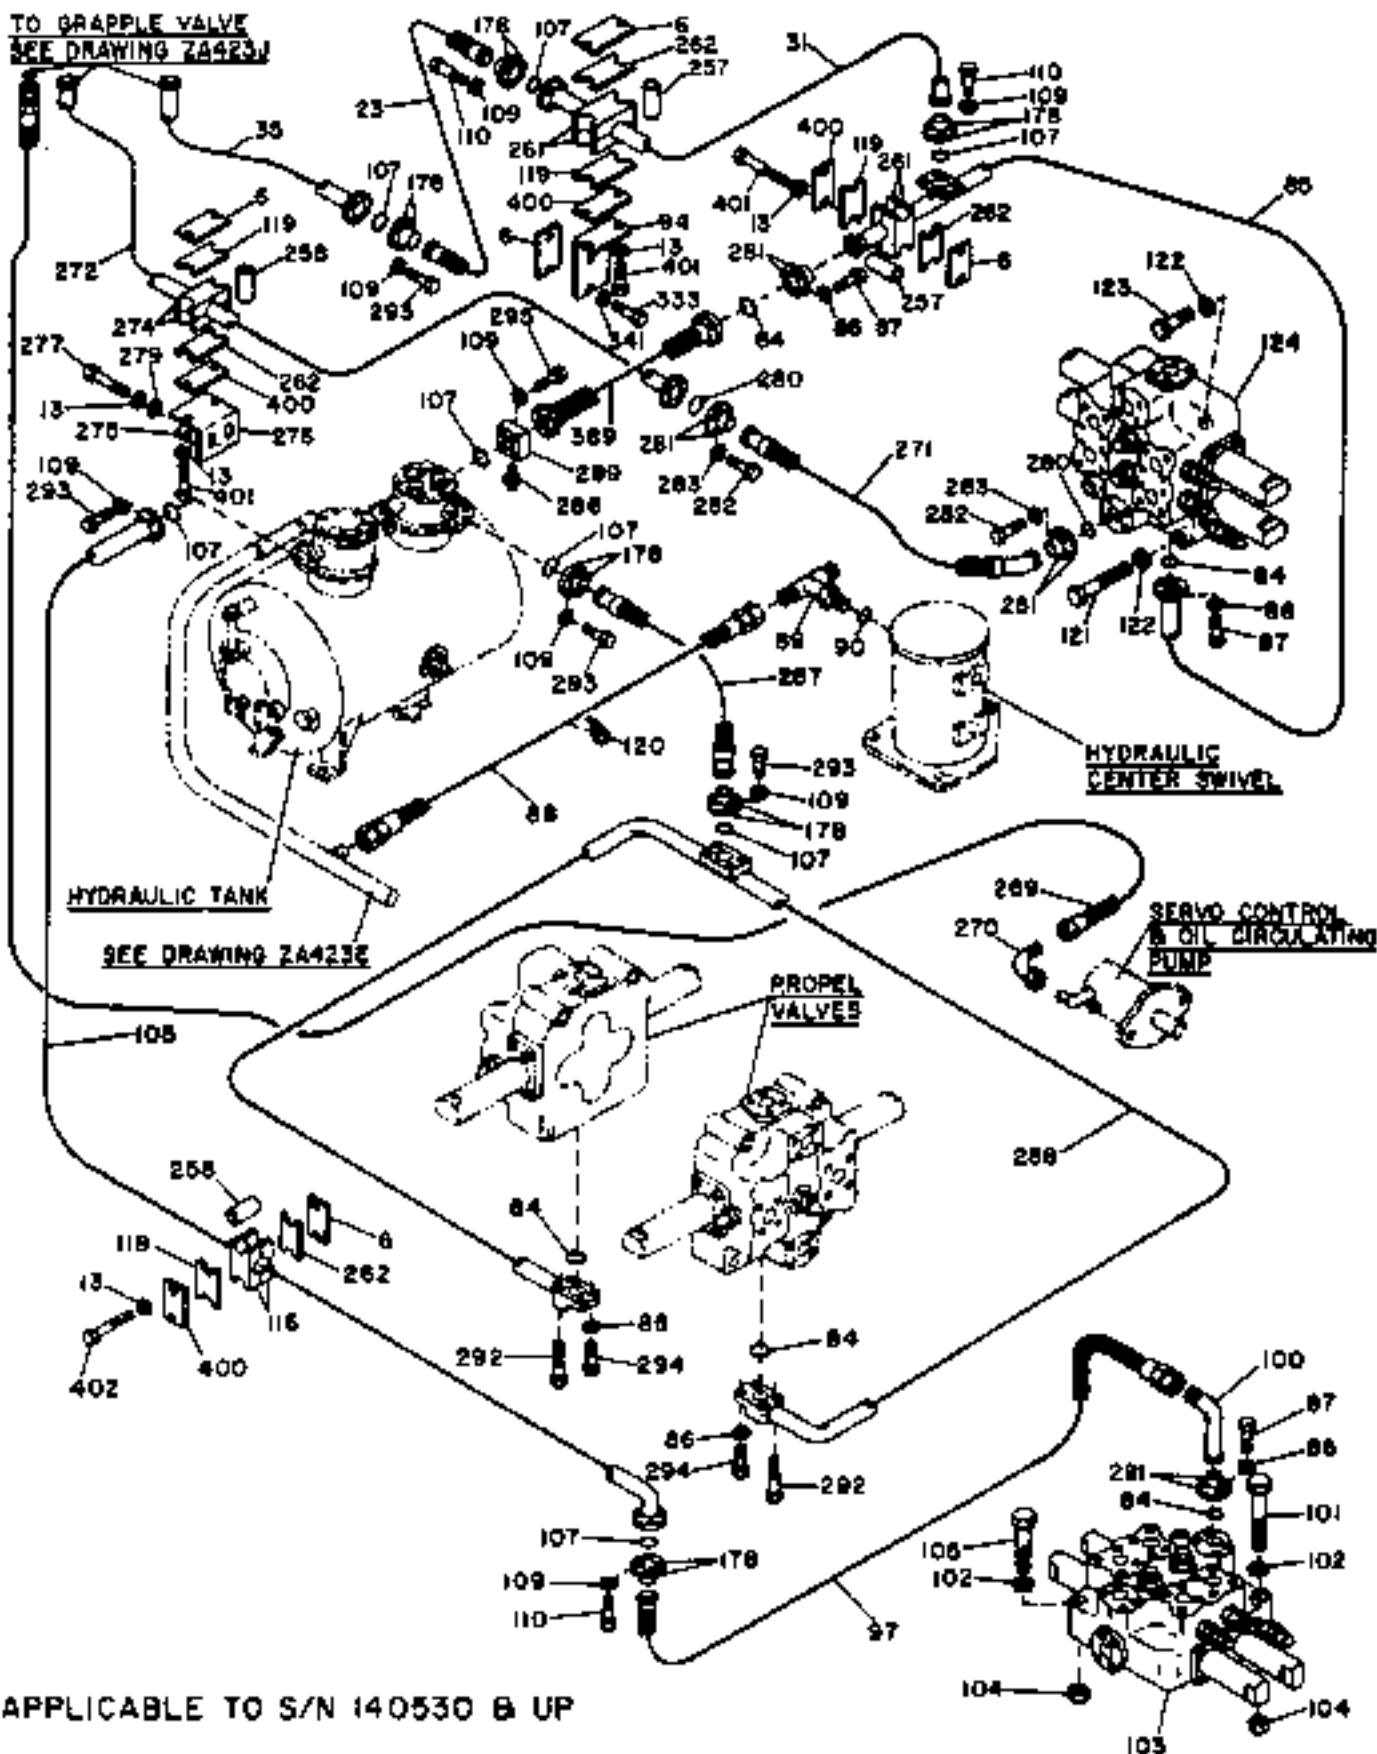

TO GRAPPLE VALVE
SEE DRAWING ZA423J

APPLICABLE TO S/N 140530 & UP

LOGGER ONLY
HYDRAULICS - HIGH PRESSURE
RETURN LINES TO TANK

BUCYRUS-ERIE

factory spec replacement parts

PARTS LIST

CAT REF	DESCRIPTION	SERIAL NO.		PART NO.	REPLACE OR VENDOR NO.	REQ.
		FROM	TO/INCL.			
	012 HIGH PRESSURE HYDRAULICS-RETURN LINES TO TANK					X X X
	LOGGER ONLY DRAWING ZA423L	140530				X X
6	TAPPED BAR	140530		647649-11		6 X
13	LOCKWASHER 3/8	140530		03961300		12 X
23	HOSE ASSEMBLY	140530		53796564		1 X
31	TUBE ASSEMBLY	140530		78461526		1 X
55	TUBE ASSEMBLY	140530		78308498		1 X
84	O-RING	140530		68766270		5 X
85	TUBE ASSEMBLY	140530		78461525		1 X
86	BELLEVILLE WASHER 7/16	140530		03955002		16 X
87	CAPSCREW 7/16X1-1/2 NC GRADE 5	140530		03282480		12 X X
88	HOSE ASSEMBLY	140530		53792806		1 X
89	TEE	140530		78638440		1 X
90	O-RING	140530		68120820		1 X
94	BRACKET	140530		8001113-01		1 X
97	HOSE ASSEMBLY	140530		53788946		1 X
100	ADAPTER	140530		78550255		1 X
101	CAPSCREW 5/8X1-1/4 NC GRADE 5	140530		03292440		2 X X
102	PLAIN WASHER 5/8	140530		03951800		3 X
103	WRIST & PRIMARY HOIST DIRECTIONAL CONTROL VALVE-SEE DRAWING 79380946 FOR COMPONENTS	140530		79380946		1 X X X X
104	LOCKNUT 5/8 NC	140530		02786465		3 X
105	CAPSCREW 5/8X3-1/4 NC GRADE 5	140530		03292040		1 X X
107	O-RING	140530		68136135		8 X
108	TUBE ASSEMBLY	140530		78389654		1 X
109	BELLEVILLE WASHER 1/2	140530		03955003		32 X
110	CAPSCREW 1/2X1-1/2 NC GRADE 5	140530		03285480		12 X X
116	CUSHION CLAMP	140530		82210868		2 X
119	SPACER 1/8	140530		82866418		11 X
120	CABLE TIE	140530		17448500		1 X
121	CAPSCREW 5/8X1 NC GRADE 5	140530		03292280		2 X X
122	LOCKWASHER 5/8	140530		03961700		3 X
123	CAPSCREW 5/8X2-1/2 NC GRADE 5	140530		03291800		1 X X
124	DIG & AUXILIARY HOIST DIRECTIONAL CONTROL VALVE-SEE DRAWING 79380970 FOR COMPONENTS	140530		79380970	647353-01	10X X X X