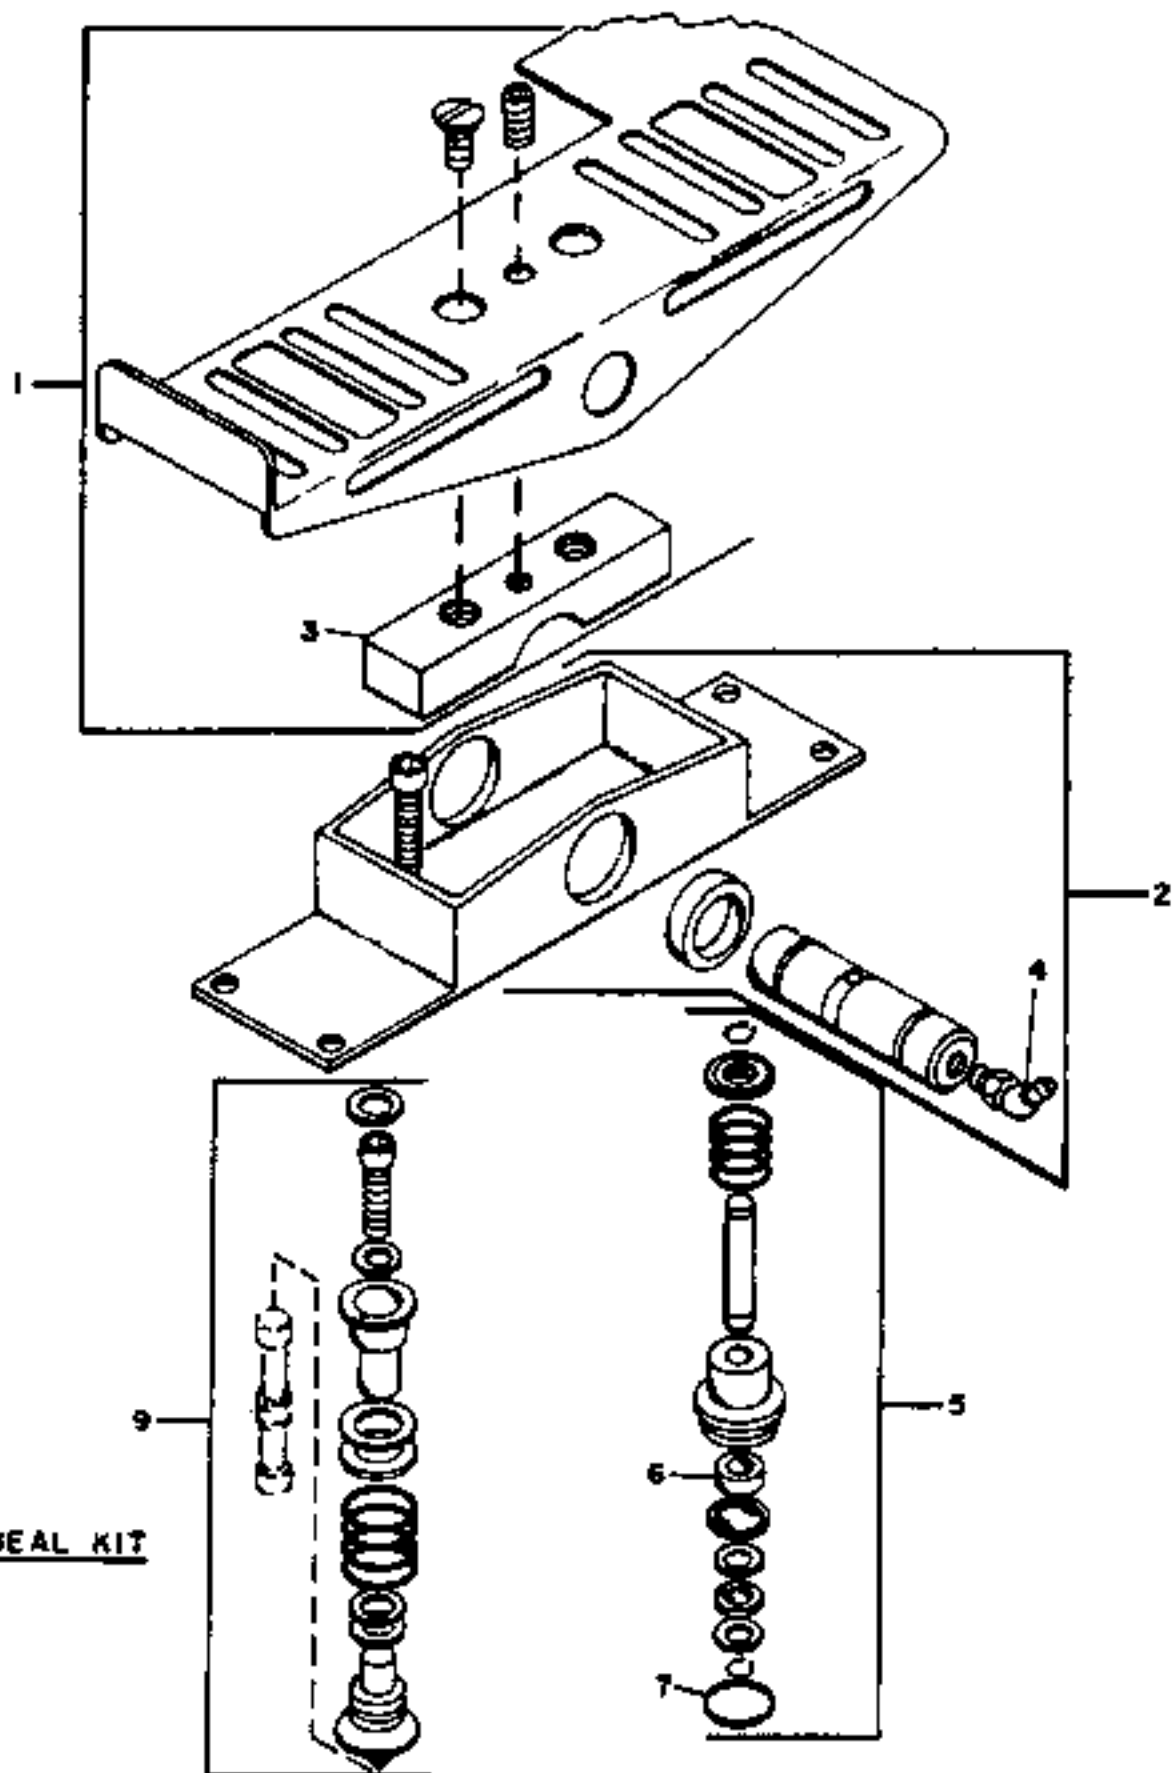

8 SEAL KIT

COMPONENTS FOR MODEL NUMBER HVPO3-118UA ONLY
FOOT VALVE