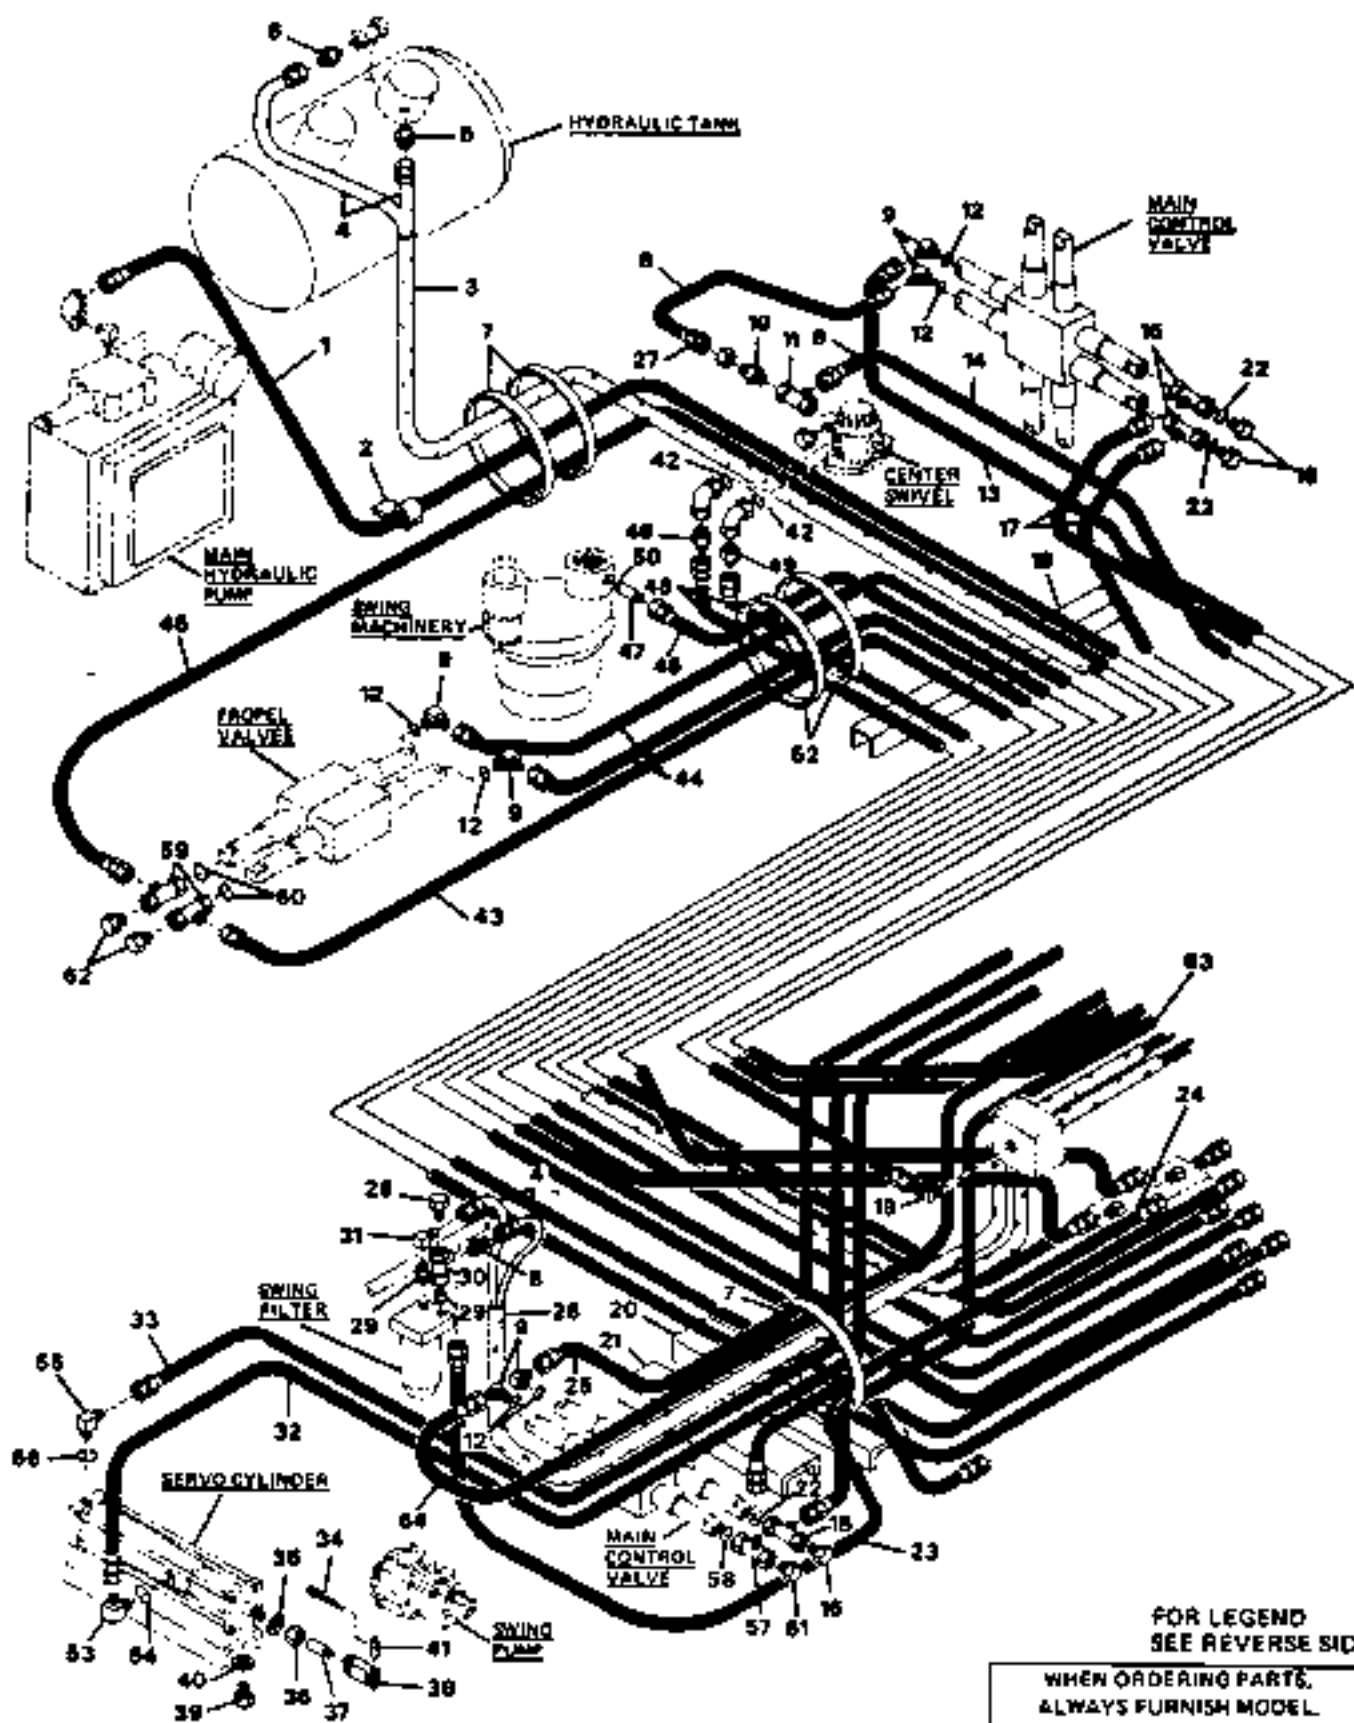

APPLICABLE TO S/N 139363 THRU 140124
FOR S/N ABOVE 140124 SEE DRAWING ZA491

FOR LEGEND
SEE REVERSE SIDE

WHEN ORDERING PARTS,
ALWAYS FURNISH MODEL
SERIAL NUMBER,
DRAWING NUMBER AND
CATALOG REFERENCE NUMBER

BUCYRUS-ERIE

PARTS LIST

factory spec replacement parts

CAT REF	DESCRIPTION	SERIAL NO.		PART NO.	REPLACE OR VENDOR NO.	REQ.
		FROM	TO/INCL.			
	014 SERVO CONTROL HYDRAULICS DRAWING					X
	2A424	139363	140124			
1	HOSE ASSEMBLY	139363	140124	53796353		1
2	CLAMP	139363	140124	53268627		1
3	LOOM-SPECIFY LENGTH	139363	140124	17330850		
4	TUBE-SPECIFY LENGTH	139363	140124	82945642		
5	CONNECTOR	139363	140124	57115435		2
6	CONNECTOR	139363	140124	57117205		1
7	CABLE TIE	139363	140124	17448500		3
8	HOSE ASSEMBLY	139363	140124	53796206		1
9	ELBOW	139363	140124	57141250		2
10	REDUCER	139363	140124	78533136		1
11	TEE	139363	140124	78638487		1
12	O-RING	139363	140124	68120797		3
13	HOSE ASSEMBLY	139363	140124	53794252		1
14	HOSE ASSEMBLY	139363	140124	53792560		1
15	TEE	139363	140124	78637865		3
16	CAP NUT	139363	140124	78623400		3
17	HOSE ASSEMBLY	139363	140124	53792855		2
18	U-CHANNEL	139363	140124	82137285		1
19	ELBOW	139363	140124	78597559		1
20	U-CHANNEL	139363	140124	82137284		1
21	U-CHANNEL	139363	140124	82137330		1
22	O-RING	139363	140124	68120797		3
23	HOSE ASSEMBLY	139363	140124	53792803		1
24	HOSE ASSEMBLY	139363	140124	53792844		1
25	HOSE ASSEMBLY	139363	140124	53787320		1
26	LOOM-SPECIFY LENGTH	139363	140124	17330850		
27	NUT	139363	140124	78623508		1
28	PLUG	139363	140124	20765420		1
29	NIPPLE	139363	140124	20500350		2
30	TEE	139363	140124	20810350		1
31	ELBOW	139363	140124	57143317		1
32	HOSE ASSEMBLY	139363	140124	53794257		1
33	HOSE ASSEMBLY	139363	140124	53794256		1
34	COTTER PIN 1/16X1/2	139363	140124	03103240		2
35	FLAT WASHER 1/4	139363	140124	03951200		2
36	FULL NUT 1/2 NF	139363	140124	02740550		1
37	PORE	139363	140124	638786K1		1
38	LINK	139363	140124	537555K1		2
39	CAPSCREW 3/8X1 NC GRADE 5	139363	140124	03279320		4
40	LOCKWASHER 3/8	139363	140124	03961300		4
41	PIN	139363	140124	537379K1		2
42	O-RING	139363	140124	68124430		2
43	HOSE ASSEMBLY	139363	140124	53794258		1
44	HOSE ASSEMBLY	139363	140124	53787320		2
45	HOSE ASSEMBLY	139363	140124	53792848		1