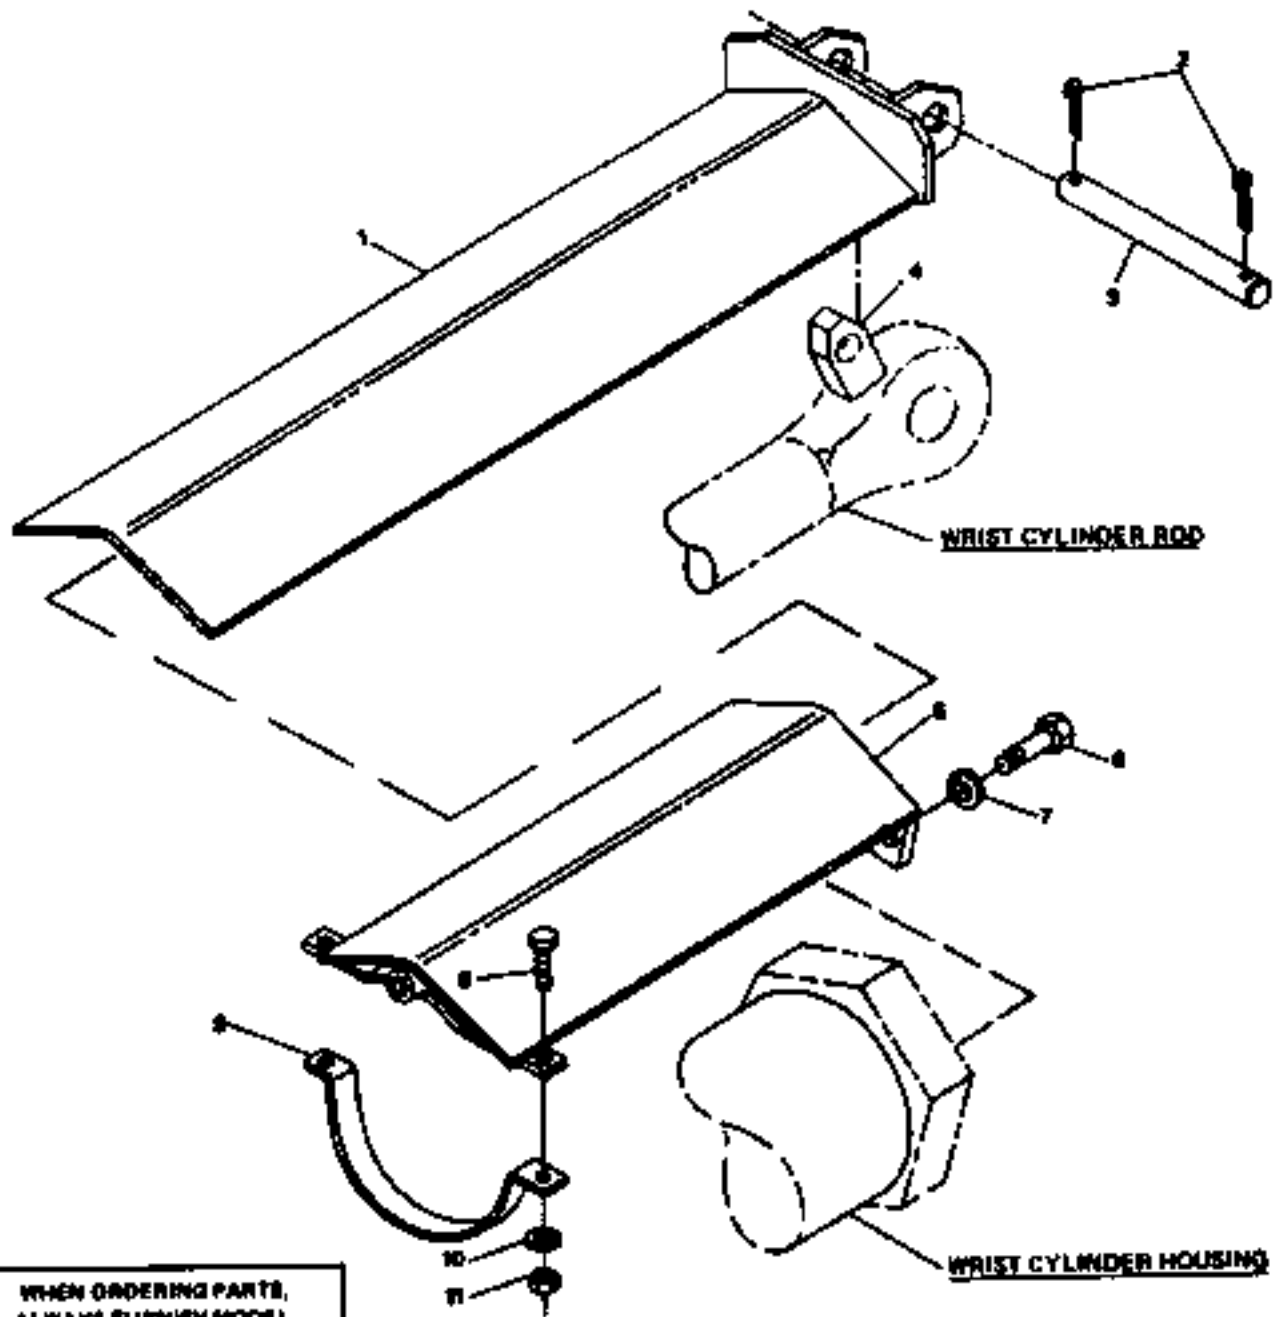

WHEN ORDERING PARTS,
ALWAYS FURNISH MODEL,
SERIAL NUMBER,
DRAWING NUMBER AND
CATALOG REFERENCE NUMBER.