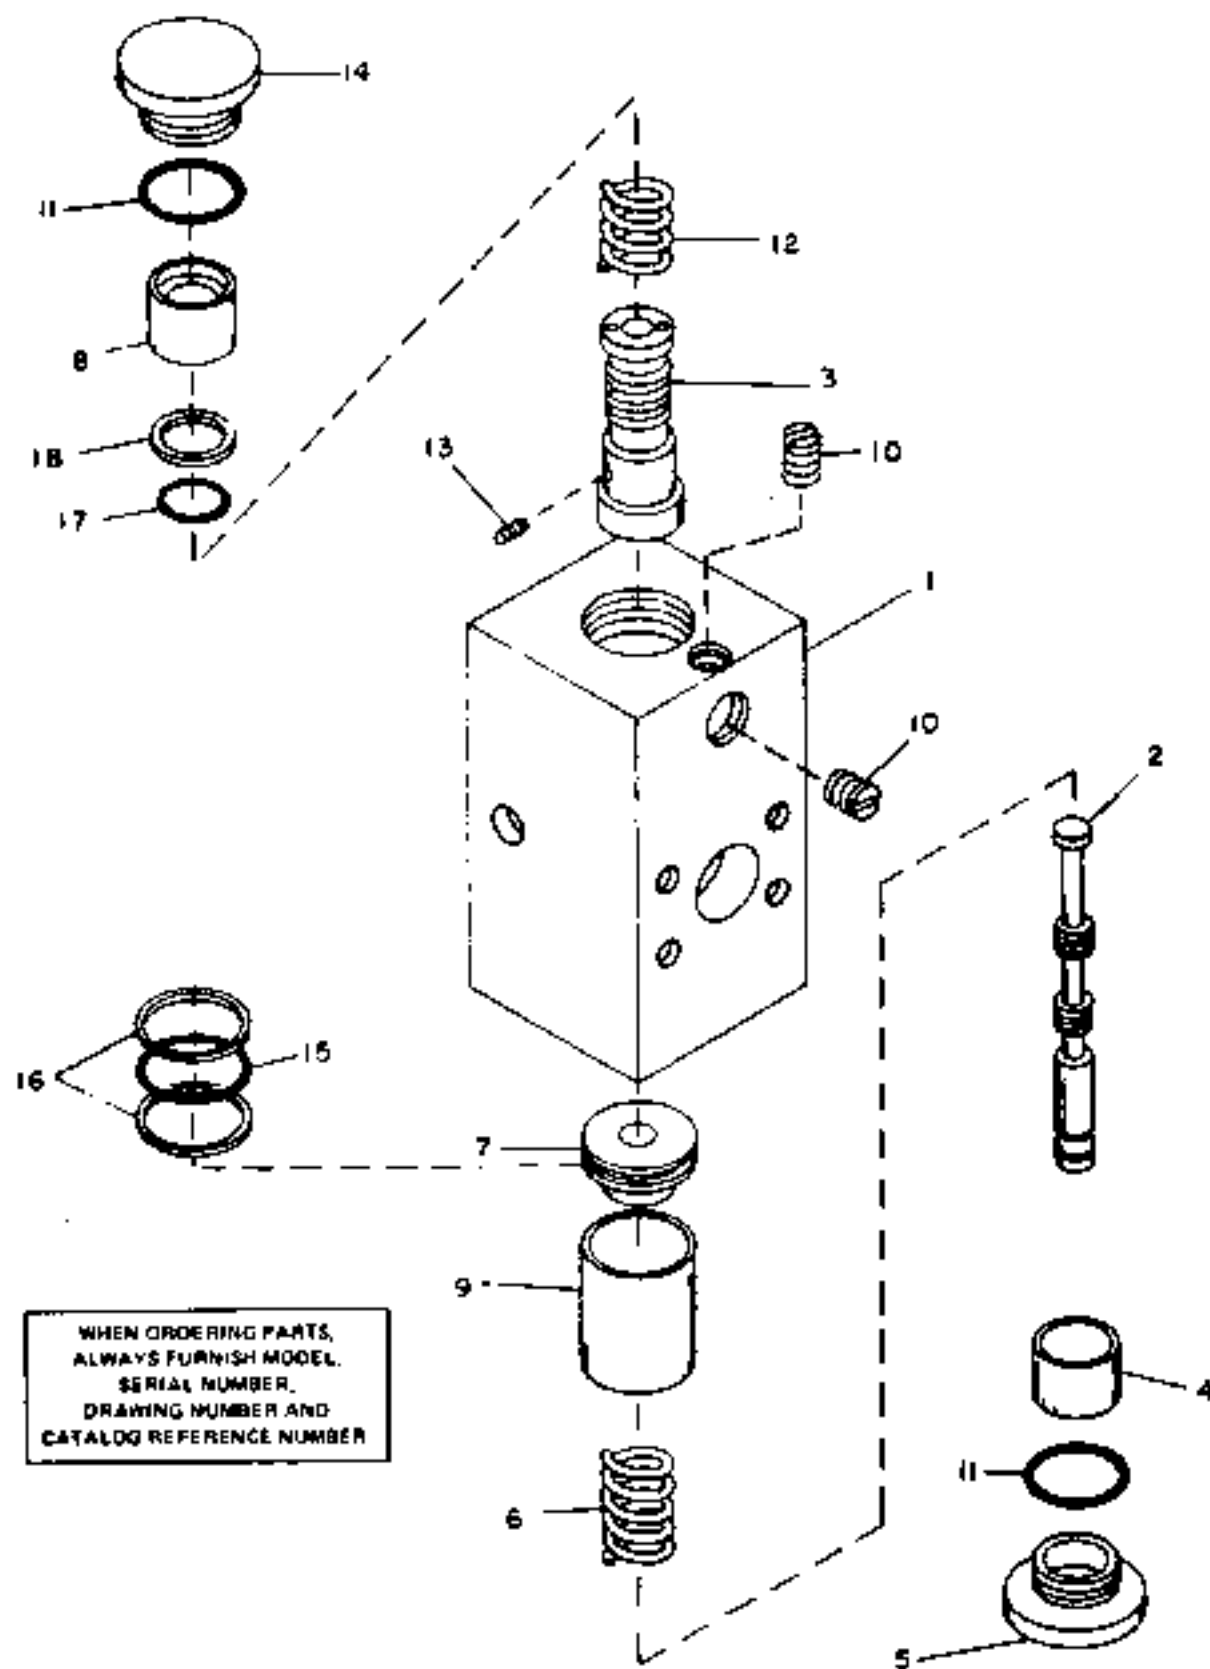

COMPONENTS FOR MODEL NUMBER HVP03-014UA

BUCYRUS-ERIE PARTS LIST

factory spec replacement parts

CAT REF	DESCRIPTION	SERIAL NO.		PART NO.	REPLACE OR VENDOR NO.	REQ.
		FROM	TO/INCL.			
	159 HAND CONTROL VALVE- MODEL NUMBER HVP06-014UA COMPONENTS ONLY CATALOG REFERENCE NUMBERS 5 & 15 DRAWING 79434317					
1	BELLOWS			62300422		1 X
2	BASE & SWIVEL ASSEMBLY-INCLUDES ITEMS 3 THRU 6			62300423		1
3	SCREW-NSI					
4	NUT-NSI					
5	PRESSURE DISC			62300424		1
6	MOUNTING PLATE WITH CARDAN JOINT-NSI					
7	GUIDE BUSHING & SPRING ASSEMBLY- INCLUDES ITEMS 8 THRU 18			62300425		4 X X X X
8	SNAP RING-NSI					
9	WASHER-NSI					
10	SPRING-NSI					
11	GUIDE STUD-NSI					
12	GUIDE BUSHING-NSI					
13	SEAL-NSI					X
14	SNAP RING-NSI					
15	SPACER-NSI					
16	SNAP RING-NSI					
17	SNAP RING-NSI					
18	O-RING			79434308		4 X
19	INTERNAL SPRING ASSEMBLY-INCLUDES ITEMS 20 THRU 28			62303365		4 X
20	WASHER-NSI					X X
21	SCREW-NSI					X
22	GUIDE-NSI					
23	GUIDE BUSHING					X
24	SPRING-NSI					
25	SPACER-NSI					
26	SPRING-NSI					
27	SPACER-NSI					
28	SPRING GUIDE-NSI					
29	WASHER-NSI					
30	SPRING-NSI					
31	GUIDE WASHER-NSI					
32	SNAP RING-NSI					