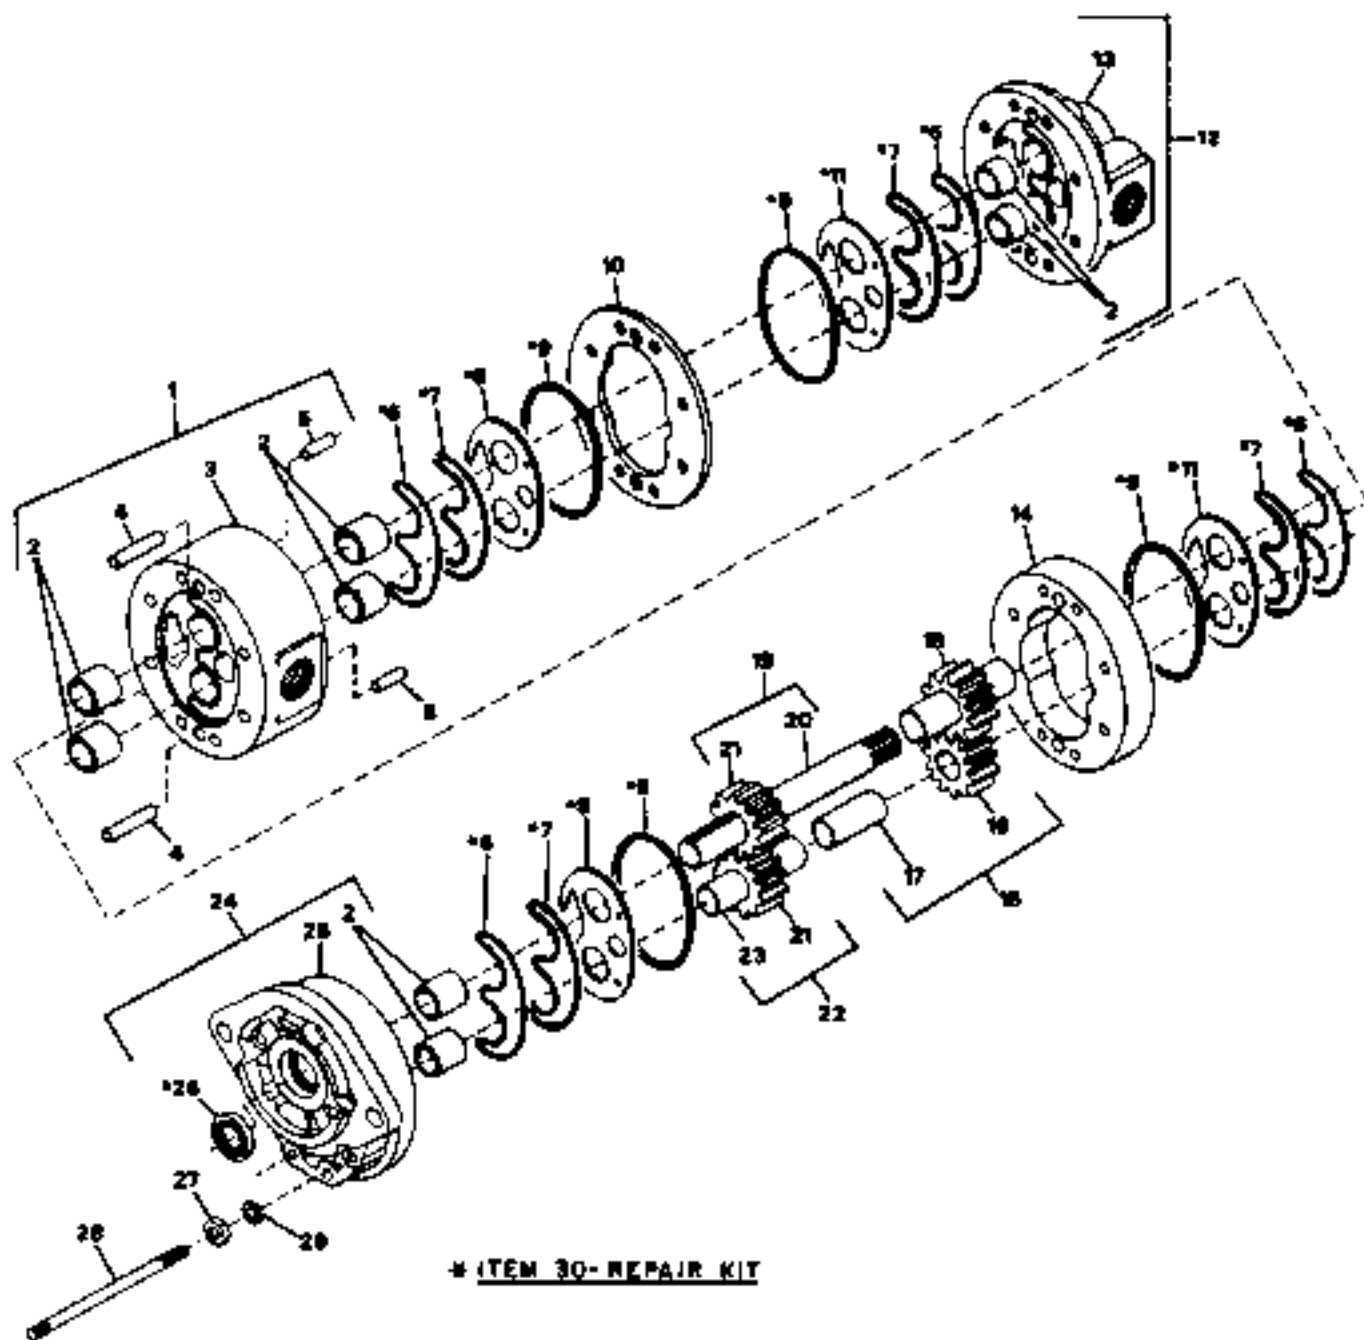

WHEN ORDERING PARTS,
ALWAYS FURNISH MODEL,
SERIAL NUMBER,
DRAWING NUMBER AND
CATALOG REFERENCE NUMBER.

COMPONENTS FOR MODEL NUMBER 9Y1DS6/1YD-RE ONLY

BUCYRUS-ERIE

PARTS LIST

factory spec replacement parts

CAT REF	DESCRIPTION	SERIAL NO.		PART NO.	REPLACE OR VENDOR NO.	REQ.
		FROM	TO/INCL.			
	130 SERVO PUMP-MODEL NUMBER 9Y1D56/1VD-RE COMPONENTS ONLY CATALOG REFERENCE NUMBER 1 DRAWING 64960106					
1	PLATE ASSEMBLY- INCLUDES ITEMS 2 & 3			82629118		1
2	NEEDLE BEARING			26963000		8
3	BEARING PLATE			64960008		1
4	DOWEL PIN			64960117		2
5	DOWEL PIN			64960116		2
6	SEAL			64960002		4
7	SEAL			64960003		4
8	WEAR PLATE			64960133		2
9	RING SEAL			64960004		4
10	GEAR PLATE			64960137		1
11	WEAR PLATE			64960134		2
12	COVER ASSEMBLY- INCLUDES ITEMS 2 & 13			64960047		1
13	PUMP COVER			64960118		1
14	PLATE			64960136		1
15	SHAFT & GEAR ASSEMBLY-INCLUDES ITEMS 16 & 17			64960126		1
16	GEAR			64960119		1
17	IDLER SHAFT			64960121		1
18	GEAR			64960128		1
19	DRIVE SHAFT ASSEMBLY- INCLUDES ITEMS 20 & 21			64960124		1
20	DRIVE SHAFT			64960131		1
21	GEAR			64960120		2
22	IDLER SHAFT ASSEMBLY- INCLUDES ITEMS 21 & 23			64960127		1
23	IDLER SHAFT			64960123		1
24	R H BODY ASSEMBLY- INCLUDES ITEMS 2, 25 & 26			64960130		1
25	BODY			64960007		1
26	OIL SEAL			72220063		1
27	NUT			64960115		8
28	STUD			64960138		8
29	WASHER			64960114		8
30	REPAIR KIT-INCLUDES ITEMS 6 THRU 9, 11 & 26			64960135		1