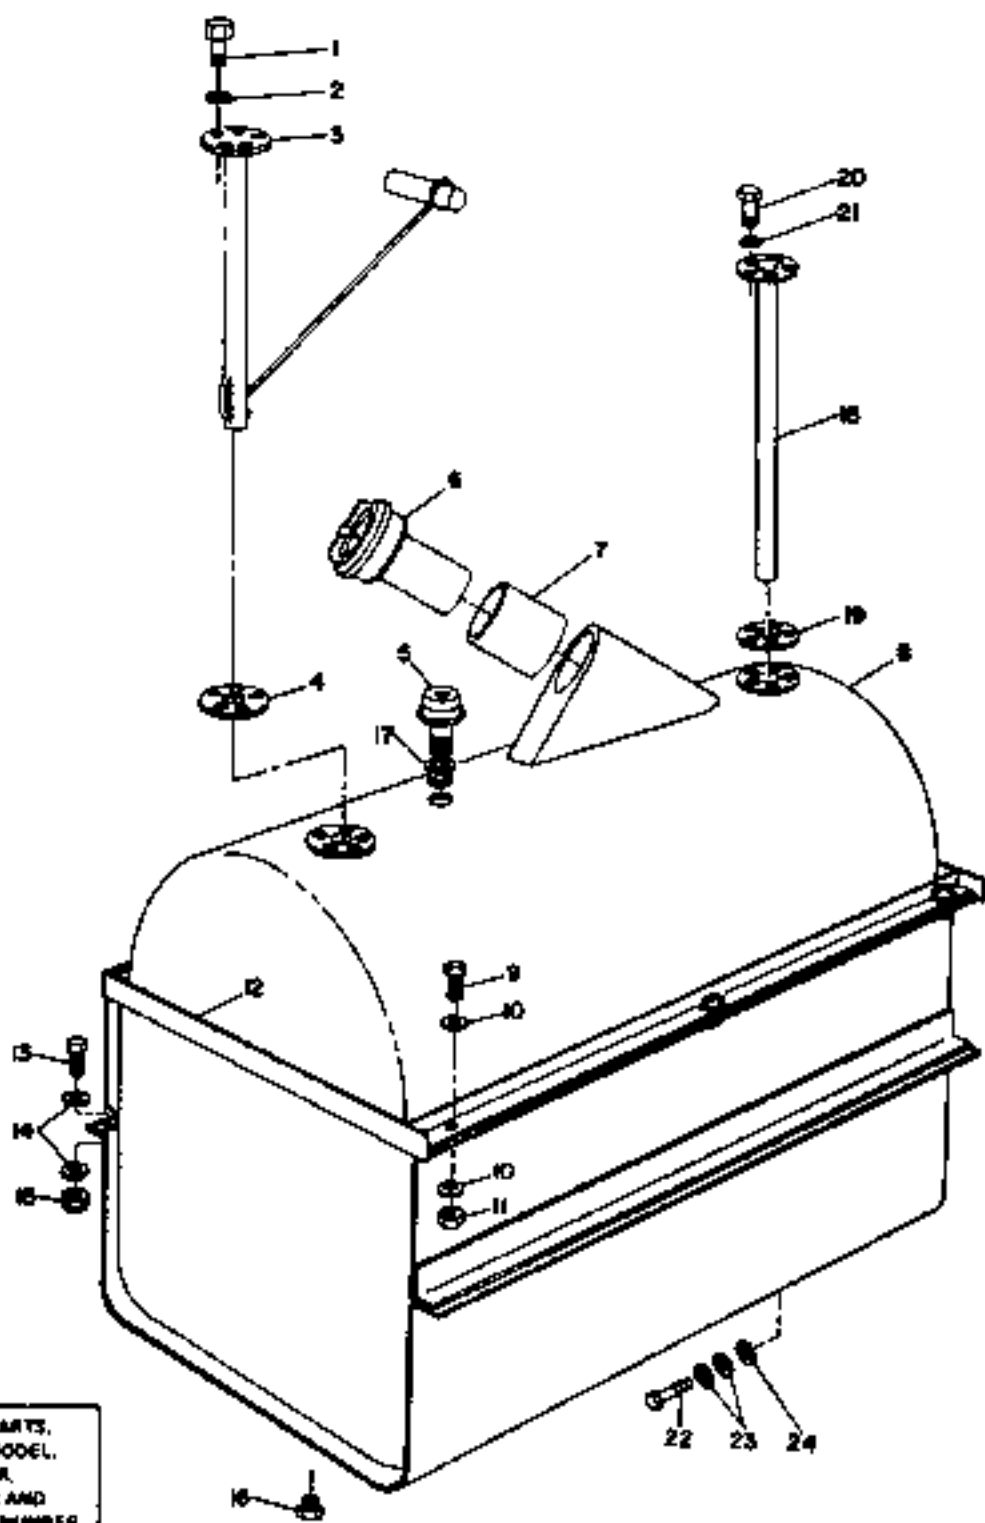

WHEN ORDERING PARTS,
ALWAYS FURNISH MODEL,
SERIAL NUMBER,
DRAWING NUMBER AND
CATALOG REFERENCE NUMBER.

BUCYRUS-ERIE PARTS LIST

factory spec replacement parts

CAT REF	DESCRIPTION	SERIAL NO.		PART NO.	REPLACE OR VENDOR NO.	REQ.
		FROM	TO/INCL.			
	001 FUEL SUPPLY					
	DRAWING YE142	139363				
1	MACHINE SCREW 10-24X1/2	139363		03642160		5
2	LOCKWASHER #10	139363		03960900		5
3	FUEL LEVEL SENDER	139363	140124	82317278		1
3	FUEL GAUGE	140530		82300124		1
4	GASKET	139363		50703500		1
5	BREATHER	139363		29448245		1
6	CAP AND SCREEN	139363		82741010	82741011	1DX
7	NIPPLE	139363	140124	20662950		1
8	FUEL TANK	139363	139744	82922137		1A
	NOTE-WHEN STOCK OF 82922137 IS DEPLETED USE FOLLOWING PARTS					
	FUEL TANK			82922144		1
	18 SECTION PIPE			646260-01		1
	19 GASKET			50703500		1
	20 MACHINE SCREW			03642240		5
	21 LOCKWASHER 10			03960900		5
8	FUEL TANK	139817		82922144		1A
	NOTE-WHEN STOCK OF 82922144 IS DEPLETED USE FOLLOWING PARTS					
	FUEL TANK			892959-21		1 X
	BAR			513761K1		3 X
	PIPE ELBOW			20213750		1
	PIPE ELBOW			20221750		1
	HOSE-FOR GM ONLY			53795804		1
	HOSE-FOR CUMMINS ONLY & DRAWING 892975			53628039		1
8	FUEL TANK	139817	140124	892959-01		1
8	FUEL TANK	140530		892958-01		1
9	CAPSCREW 3/8X1-1/2 NC GRADE 5	139363	140124	03279480		3
10	PLAT WASHER 3/8	139363	140124	03951400		6
11	LOCKNUT C 3/8 NC	139363	140124	02786385		3
12	MOUNT	139363	140124	879516-01		1
13	CAPSCREW 1/2X1-3/4 NC GRADE 5	139363	140124	03285560		3
13	CAPSCREW 1/2X1-1/4 NC GRADE 5	140530		03285400		2