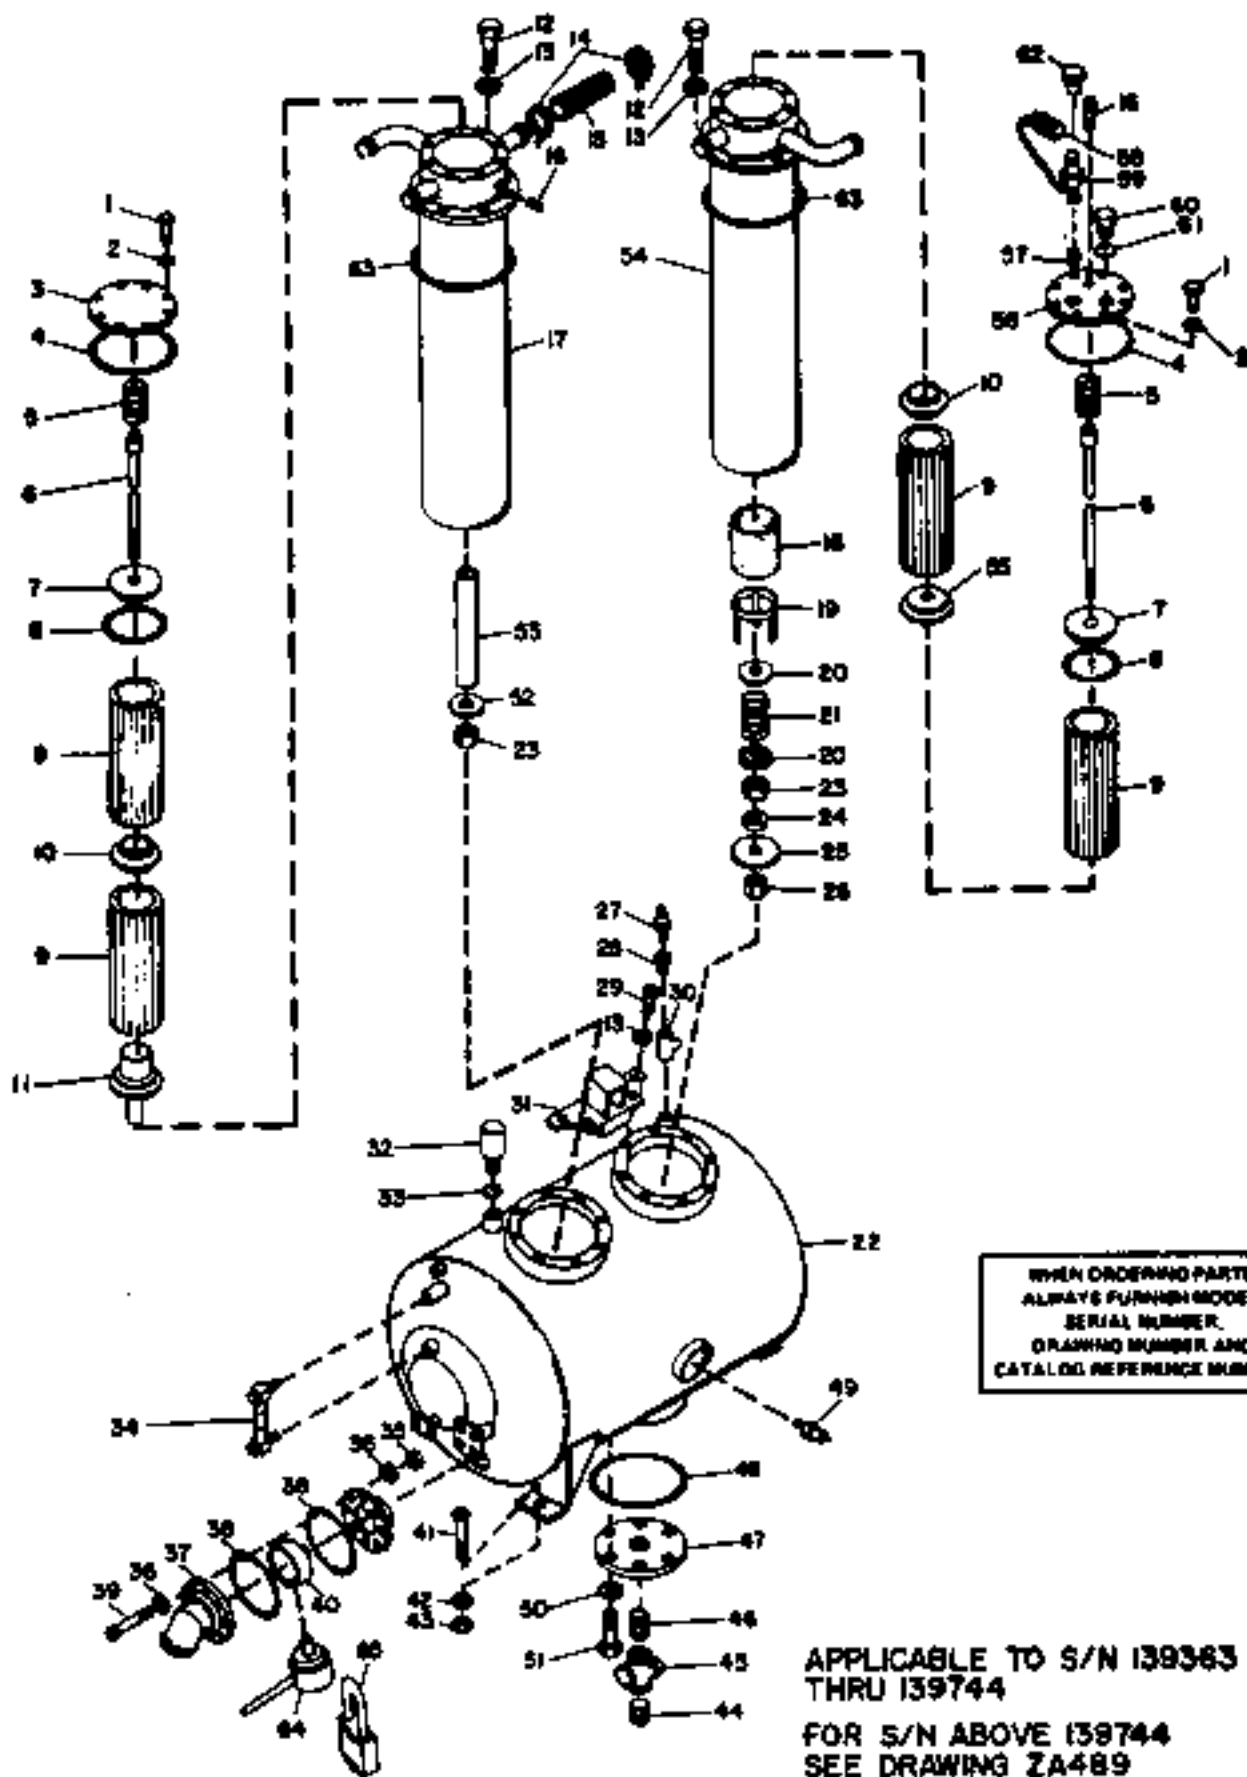

WHEN ORDERING PARTS,
ALWAYS FURNISH MODEL,
SERIAL NUMBER,
DRAWING NUMBER AND
CATALOG REFERENCE NUMBER.

BUCYRUS-ERIE

factory spec replacement parts

PARTS LIST

CAT REF	DESCRIPTION	SERIAL NO.		PART NO.	REPLACE OR VENDOR NO.	REQ.
		FROM	TO/INCL.			
	020 AIR SUPPLY DRAWING	2A426	139363			
1	AIR PUMP-COMPONENTS NOT FURNISHED SEPARATELY		139363	64920270		1
2	MAGNETIC SWITCH		139363	12730016		1
3	ELBOW		139363	57152583		1
4	TUBE-SPECIFY LENGTH		139363	82945667		
5	LOCKNUT C 1/4 NC		139363	02786345		2
6	CLAMP		139363	53268610		5
7	LOCKNUT C #10-24 NC		139363	02786330		2
8	TEE-NSI		139363			
9	FLAT WASHER 3/8		139363	03951400		5
10	CAPSCREW 3/8X3/4 NC GRADE 5		139363	03279240		1
11	CONNECTOR		139363	57120815		2
12	BUSHING		139363	20017550		3
13	VALVE-SEE DRAWING 12970907 FOR COMPONENTS		139363	12970907	12970947	1D
14	NIPPLE		139363	20537000		2
15	CROSS		139363	20185200		1
16	ELBOW		139363	20222250		1
17	CONNECTOR		139363	57119863		2
18	NIPPLE-NSI		139363			
19	CAPSCREW 3/8X2-1/4 NC GRADE 2		139363	03179720		3
20	WASHER		139363	82970352		3
21	LOCKNUT C 3/8 NC		139363	02786385		4
22	PRESSURE SWITCH		139363	12765011		1
23	ELBOW		139363	57151552		2
24	BRACKET		139363	826582K21		1
25	CAPSCREW 1/4X1/2 NC GRADE 2		139363	03173160		8
26	LOCKWASHER 1/4		139363	03961010		8
27	NUT 8-32-CADMIUM PLATED		139363	02704070		2
28	LOCKWASHER 10		139363	03960900		1
29	PAN SCREW 8-32X1 NC		139363	03640310		1
30	COVER		139363	741533K1		1