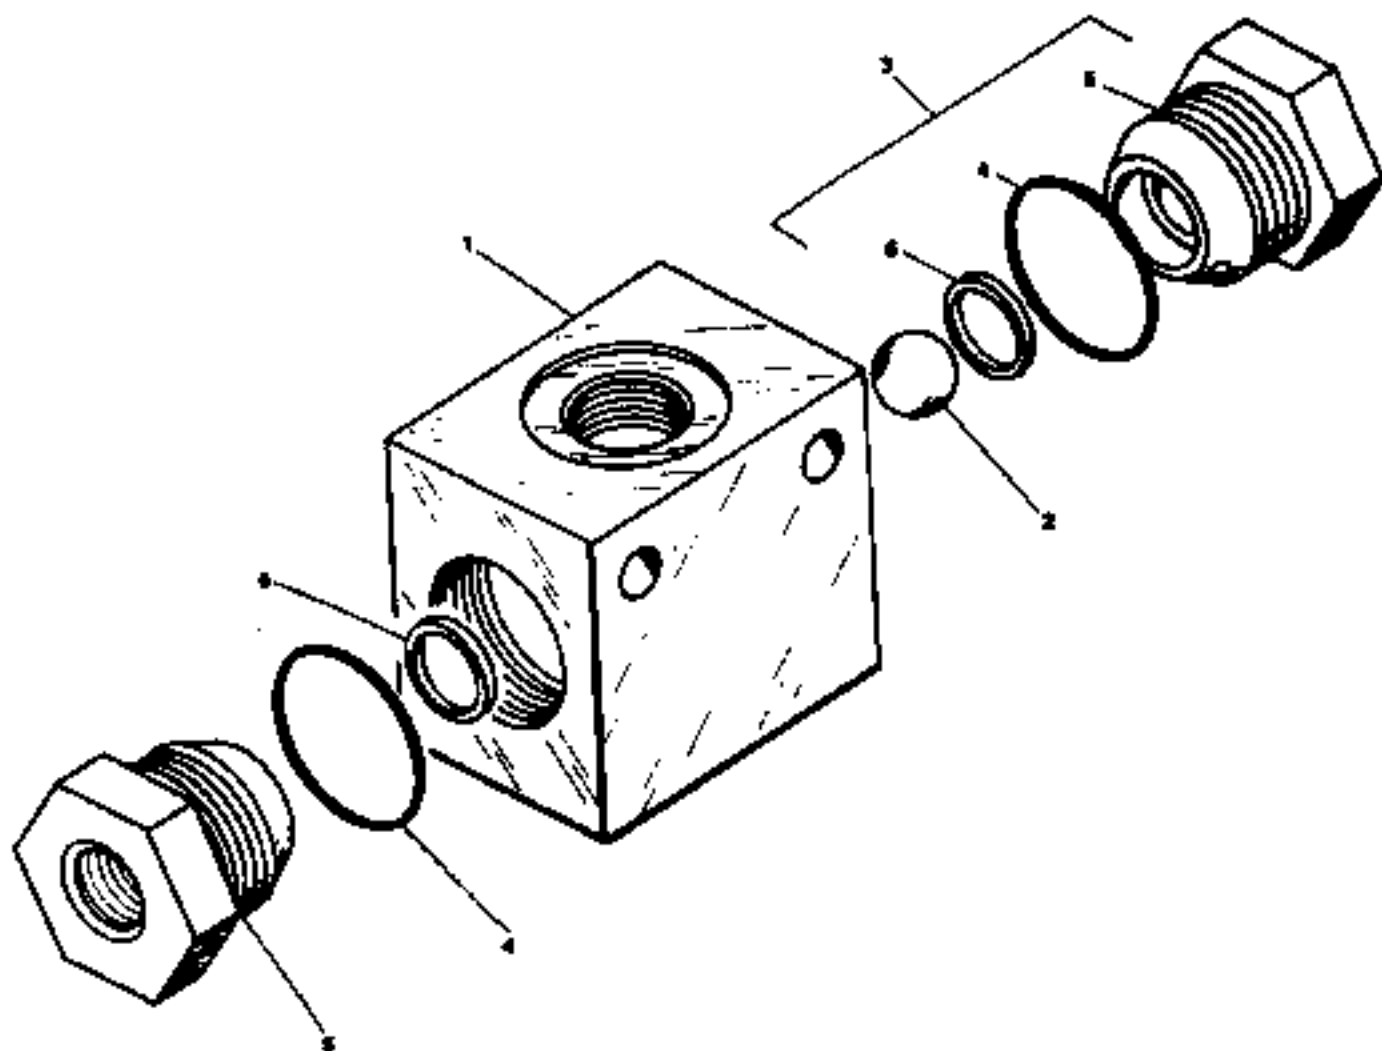

WHEN ORDERING PARTS,
ALWAYS FURNISH MODEL,
SERIAL NUMBER,
DRAWING NUMBER AND
CATALOG REFERENCE NUMBER.

COMPONENTS FOR MODEL NUMBER 148-123 ONLY