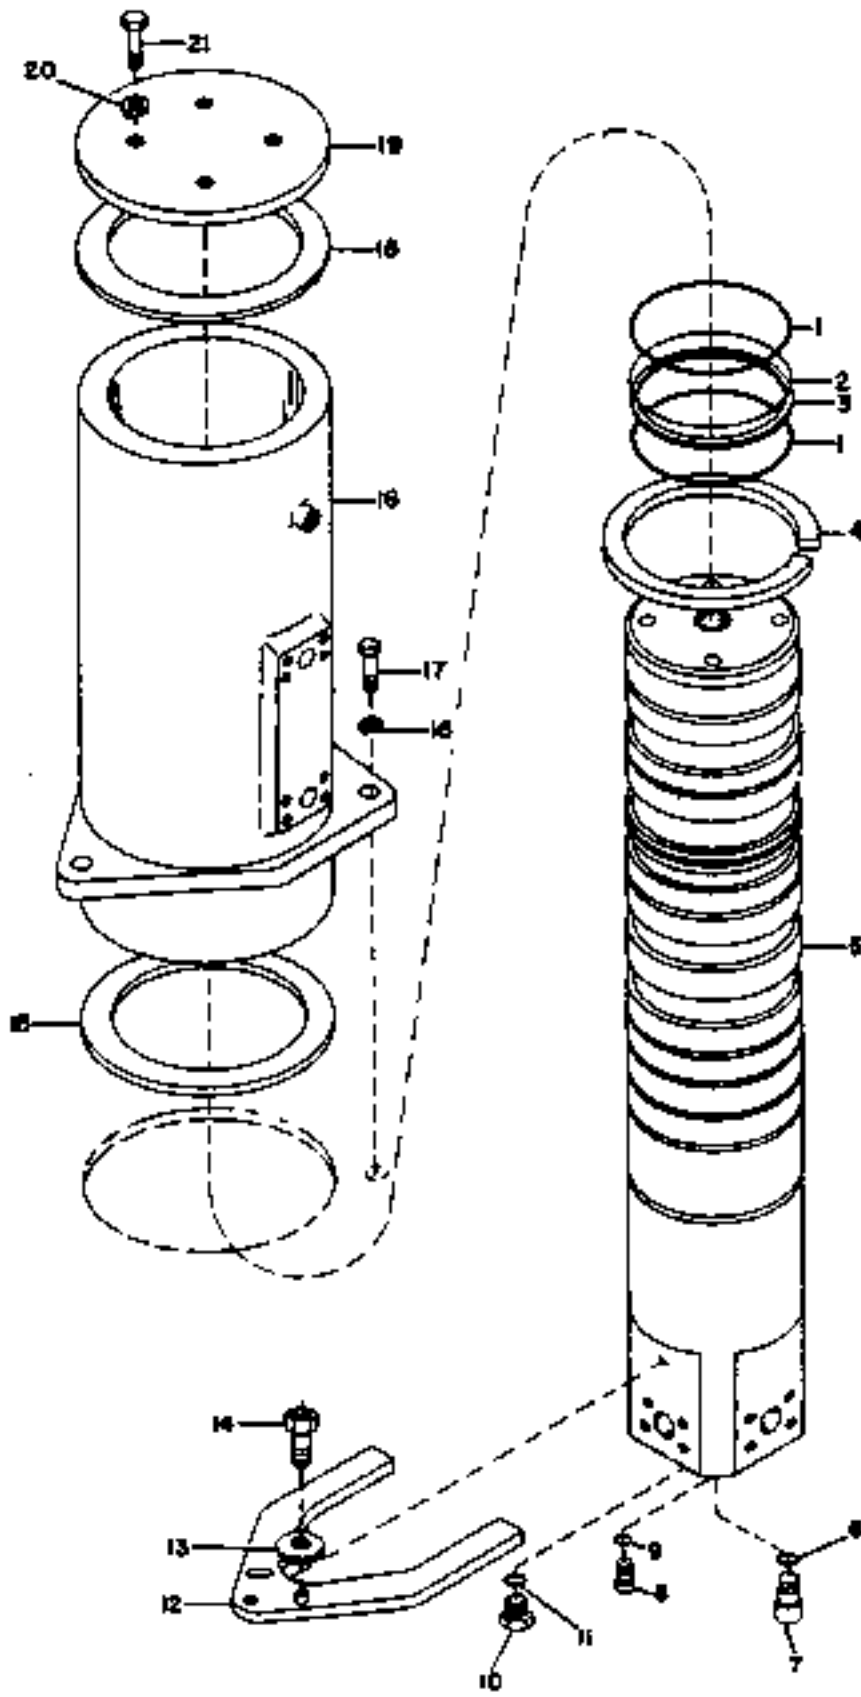

22-REPAIR KIT