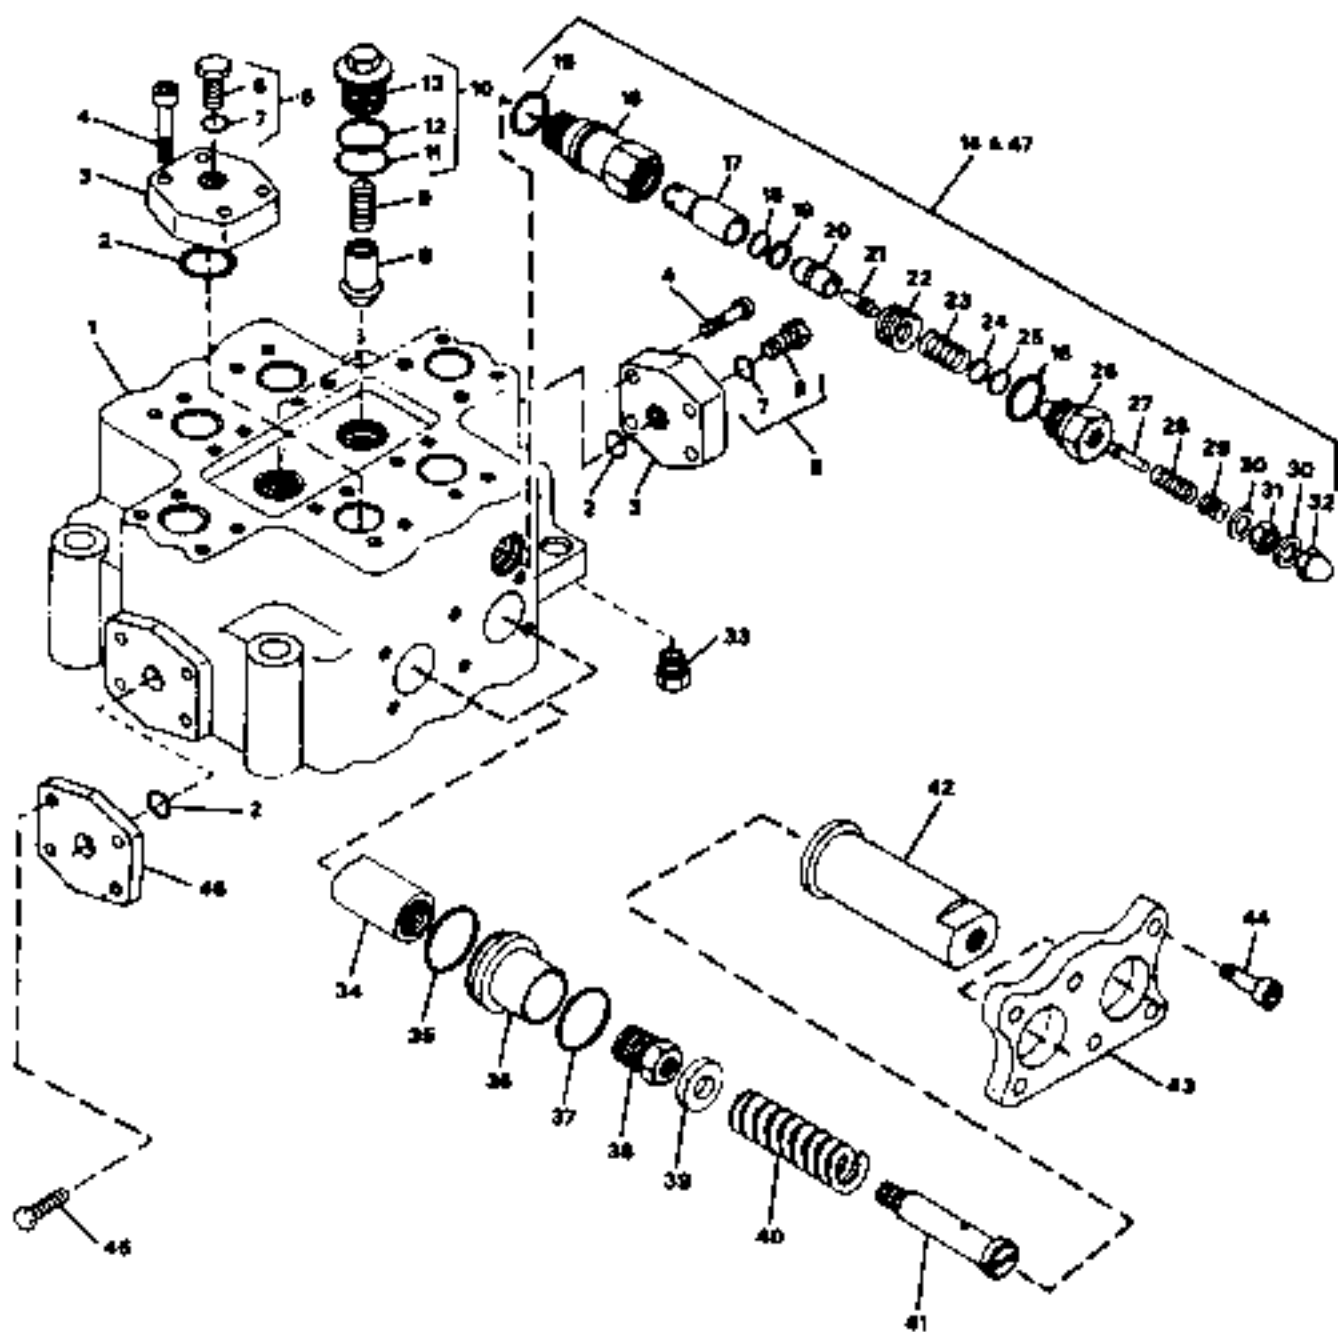

WHEN ORDERING PARTS,
ALWAYS FURNISH MODEL,
SERIAL NUMBER,
DRAWING NUMBER AND
CATALOG REFERENCE NUMBER

COMPONENTS FOR MODEL NUMBER 7130B10 ONLY

BUCYRUS-ERIE

factory spec replacement parts

PARTS LIST

CAT REF	DESCRIPTION	SERIAL NO.		PART NO.	REPLACE OR VENDOR NO.	REQ.
		FROM	TO/INCL.			
	147 CONTROL VALVE MODEL NUMBER 7130B10 COMPONENTS ONLY CATALOG REFERENCE NUMBER 103 DRAWING 79380946					
1	HOUSING-NSI					
2	POPPET			79381183		2
3	SPRING			79381109		2
4	PLUG SUB-ASSEMBLY- INCLUDES ITEMS 5 THRU 7			79381801		2
5	PLUG			79381928		2
6	BACK-UP RING			79381399		2
7	O-RING			79381040		2
8	CAPSCREW			79381908		4
9	FLANGE CAP			79381903		1
10	O-RING			79381175		2
11	PLUG SUB-ASSEMBLY- INCLUDES ITEMS 12 & 13			79381701		2
12	PLUG			79381299		2
13	O-RING			79381300		2
14	PORT RELIEF VALVE ASSEMBLY-4000 PSI- INCLUDES ITEMS 16 THRU 33			79381944		4
15	MAIN RELIEF VALVE ASSEMBLY-3750 PSI- INCLUDES ITEMS 16 THRU 33			62301297		1
16	O-RING			79381312		10
17	CAP			79381937		5
18	POPPET			79381954		5
19	BACK-UP RING			79381408		5
20	O-RING			79381002		5
21	POPPET			79381951		5
22	PISTON			79381953		5
23	WASHER			79381544		30
24	SPRING			79381546		5
25	QUAD RING			79381955		5
26	BACK-UP RING			79381126		5
27	PLUG			79381547		5
28	POPPET			79381549		5
29	SPRING			79381929		5
30	SCREW			79381934		5
31	WASHER			79381369		10
32	NUT			79381371		5
33	ACORN NUT			79381372		5