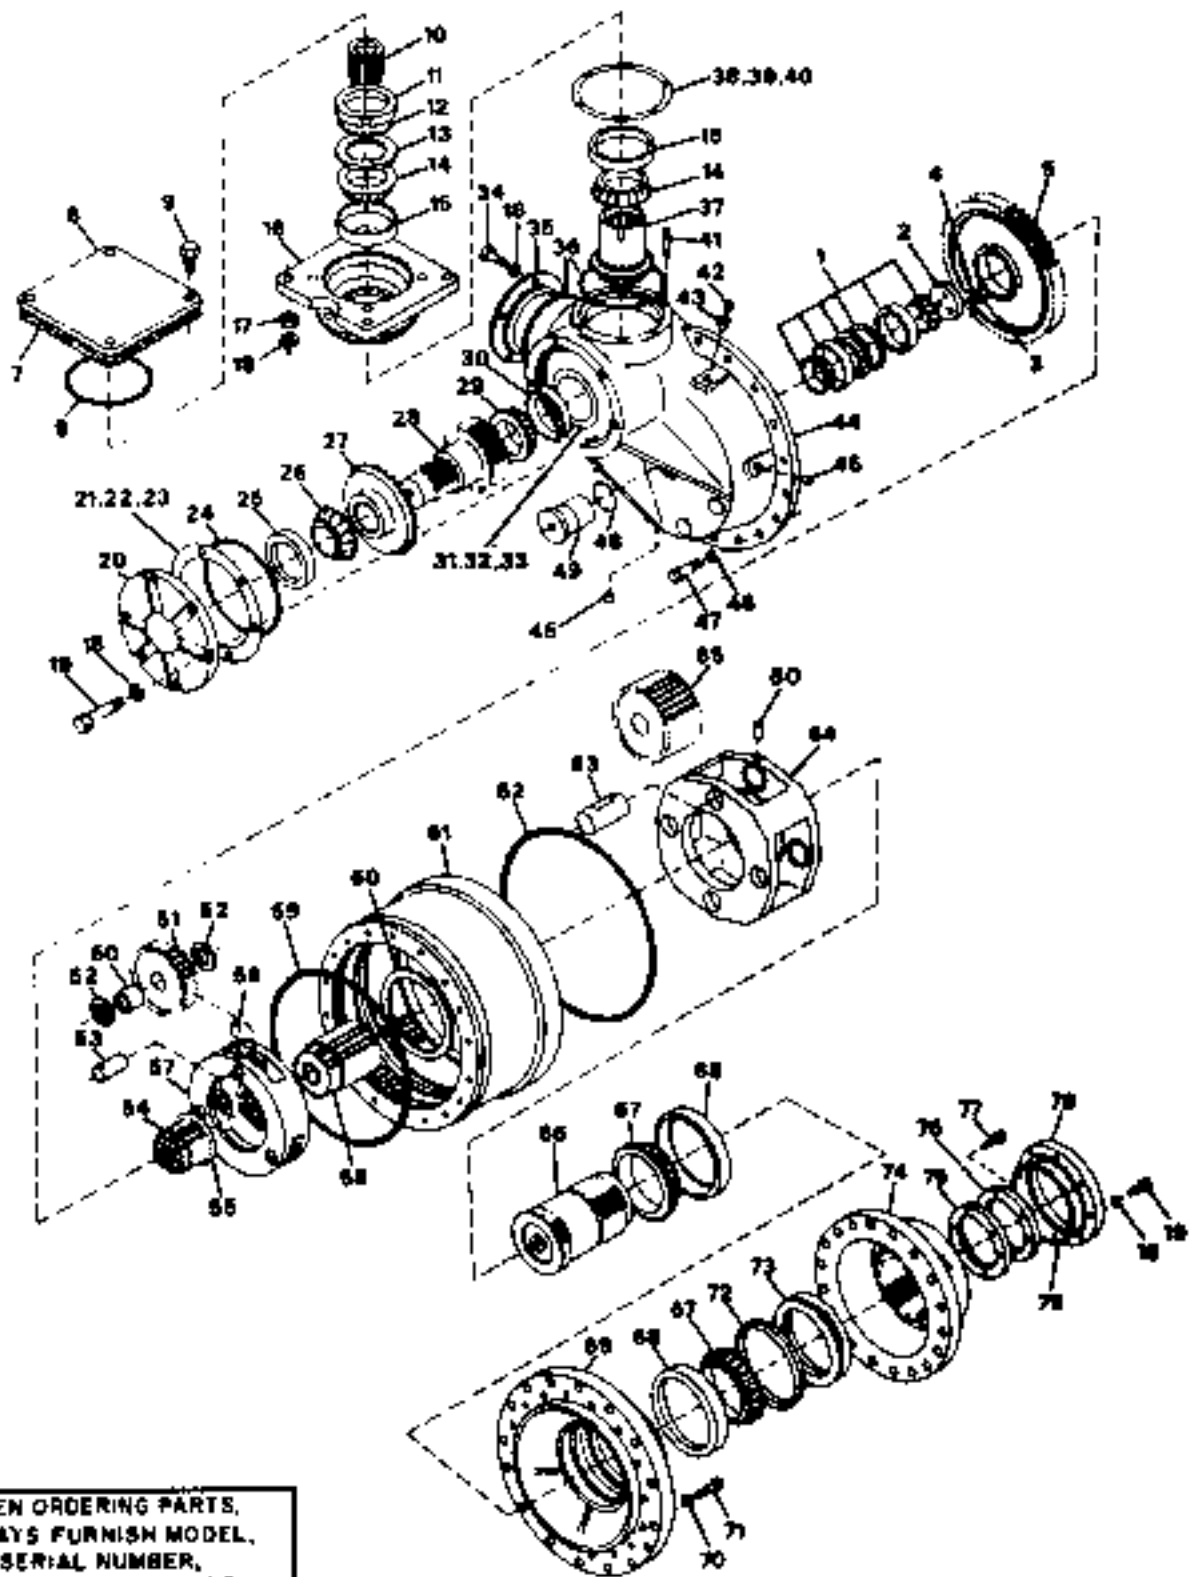

WHEN ORDERING PARTS,
ALWAYS FURNISH MODEL,
SERIAL NUMBER,
DRAWING NUMBER AND
CATALOG REFERENCE NUMBER.

COMPONENTS FOR MODEL NUMBER P40TIR-81-69357-II ONLY

BUCYRUS-ERIE

**PARTS
LIST**

factory spec replacement parts

CAT REF	DESCRIPTION	SERIAL NO.		PART NO.	REPLACE OR VENDOR NO.	REQ.
		FROM	TO/INCL.			
	105 LEFT HAND RIGHT ANGLE					
	DRIVE-MODEL NUMBER P40TIR-81-69357-11					
	COMPONENTS ONLY CATALOG REFERENCE					
	NUMBER 4 DRAWING 12119457					
1	BEARING ASSEMBLY			62305431		1
2	CAP			62300561		1
3	CAPSCREW			62300562		1
4	LOCKWIRE			62300563		1
5	BULL GEAR			62300557		1
6	PROTECTOR			62300536		1
7	GASKET			62300533		1
8	O-RING			62300534		2
9	CAPSCREW			62300535		4
10	COUPLER			62300803		1
11	BEARING LOCKNUT			62300531		1
12	LOCKWASHER			62300532		1
13	WASHER			62300538		1
14	BEARING CONE			62300529		2
15	BEARING CUP			62300581		2
16	MOTOR ADAPTER			62300537		1
17	NUT			62300539		6
18	LOCKWASHER			62300506		18
19	CAPSCREW			62300507		12
20	COVER			62300548		1
21	SHIM-AS REQUIRED			62300550		
22	SHIM-AS REQUIRED			62300551		
23	SHIM-AS REQUIRED			62300552		
24	O-RING			62300549		1
25	BEARING CUP			62300547		1
26	BEARING CONE			62300546		1
27	BEVEL GEAR SET			62300530		1
28	SHAFT-RATIO B1;1			62300545		1
29	BEARING CONE			62300564		1
30	BEARING CUP			62300511		1
31	SHIM-AS REQUIRED			62305436		
32	SHIM-AS REQUIRED			62300555		
33	SHIM-AS REQUIRED			62300556		
34	CAPSCREW			62300512		6
35	COVER			62300573		1
36	O-RING			62300543		2
37	BEVEL GEAR SET			62300530		1
38	SHIM-AS REQUIRED			62300540		
39	SHIM-AS REQUIRED			62300541		
40	SHIM-AS REQUIRED			62300542		
41	STUD			62300578		6
42	BREATHER			62300575		1