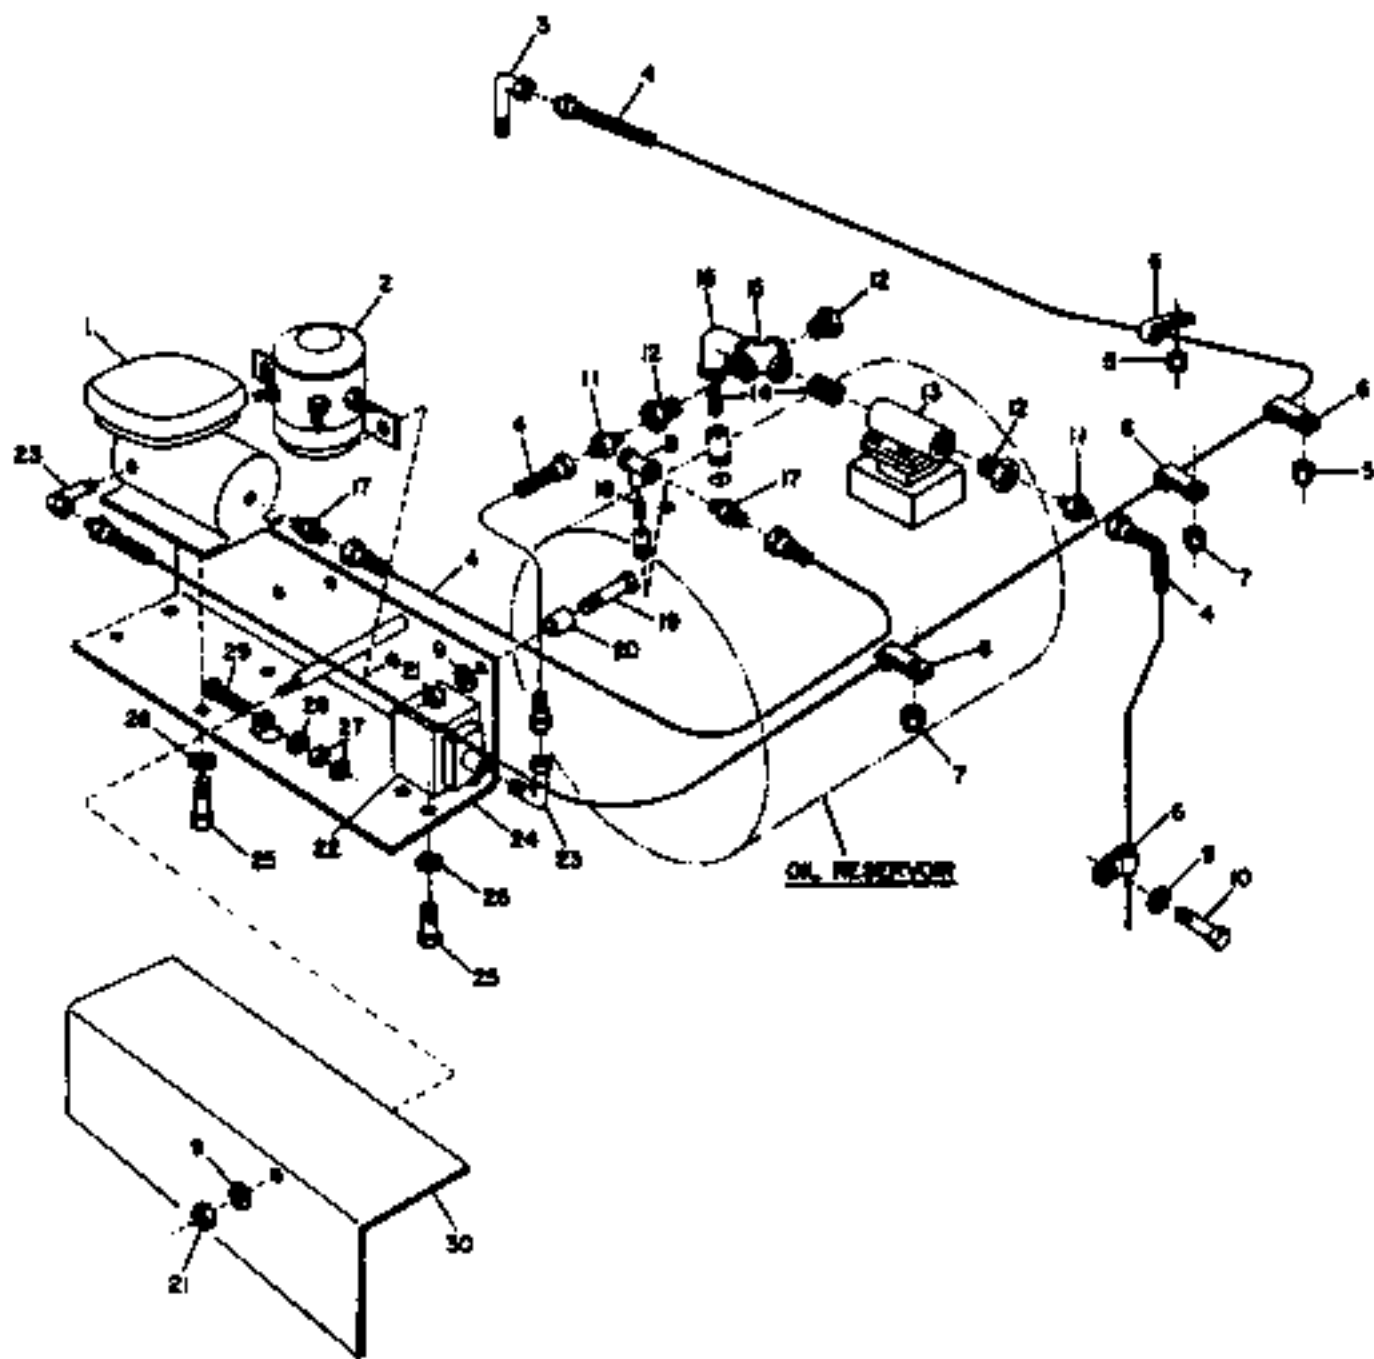

BUCKRUS-ERIE  **PARTS**
 factory spec replacement parts
PARTS LIST

CAT REF	DESCRIPTION	SERIAL NO.	PART NO.	REPLACE OR	REQ.
		FROM	TO/INCL.	VENDOR NO.	
160	LEFT HAND BUTTON	14060	550269X1		1
	BRACKET-LOGGER				
161	RIGHT HAND BUTTON	14060	550268X1		1
	BRACKET-LOGGER				
162	SWIVEL ELBOW-STANDARD	139373	78596640		2
163	LEFT HAND WRIST 7	139363	139744	744745K51	ID
	SWING CONTROL VALVE			744745K52	
	ASSEMBLY-INCLUDES				
	ITEMS 1 THRU 5				
163	LEFT HAND WRIST 6	139817	744745K52		1
	SWING CONTROL VALVE				
	ASSEMBLY-INCLUDES				
	ITEMS 1 THRU 5				
164	RIGHT HAND DIG 5	139363	139744	744736K51	ID
	HOIST CONTROL VALVE			744736K52	
	ASSEMBLY-INCLUDES				
	ITEMS 11 THRU 15				
164	RIGHT HAND DIG 6	139817		744736K52	1
	HOIST CONTROL VALVE				
	ASSEMBLY-INCLUDES				
	ITEMS 11 THRU 15				