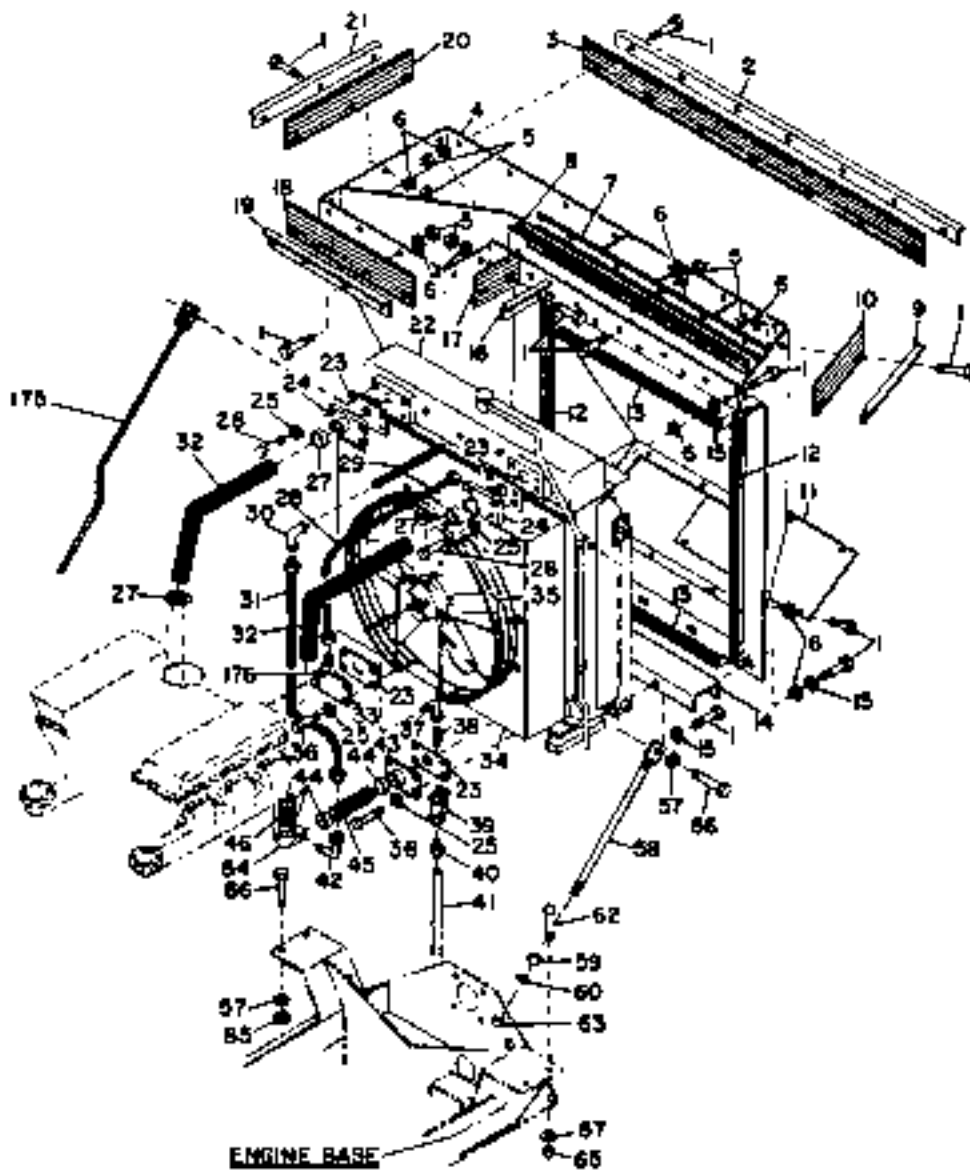

WHEN ORDERING PARTS,
ALWAYS FURNISH MODEL,
SERIAL NUMBER,
DRAWING NUMBER AND
CATALOG REFERENCE NUMBER.

BUCYRUS-ERIE PARTS LIST

factory spec replacement parts

CAT REF.	DESCRIPTION	SERIAL NO.		PART NO.	REPLACE OR VENDOR NO.	REQ.
		FROM	TO/INCL.			
	010 GM 6V-71T ENGINE EQUIPMENT-RADIATOR & AIR SHROUD DRAWING Q179A	140060				
1	CAPSCREW 3/8X7/8 NC GRADE 5	140060		03279280		44
2	STRIP	140060		879099-05		1
3	RUBBER	140060		879099-15		1
4	AIR SHROUD	140060		879096K21		1
5	FULL NUT 3/8 NC	140060		02709150		18
6	LOCKWASHER 3/8	140060		03961300		44
7	STRIP	140060		879099-04		1
8	RUBBER	140060		879099-17		1
9	STRIP	140060		879099-08		1
10	RUBBER	140060		879099-13		1
11	AIR SHROUD DOOR	140060		643409K21		1
12	RUBBER	140060		879099-10		2
13	RUBBER	140060		879099-11		2
14	AIR SHROUD SUPPORT	140060		643408K21		1
15	FLAT WASHER 3/8	140060		03951400		13
16	STRIP	140060		879099-09		1
17	RUBBER	140060		879099-12		1
18	RUBBER	140060		879099-16		1
19	STRIP	140060		879099-06		1
20	RUBBER	140060		879099-14		1
21	STRIP	140060		879099-07		1
22	RADIATOR & OIL COOLER ASSEMBLY-SEE DRAWING 66202031 FOR COMPONENTS	140060		66202031		1
23	GASKET	140060		50708017		4
24	UPPER RADIATOR CONNECTOR	140060		641514K21		2
25	LOCKWASHER 3/8	140060		03961300		16
26	CAPSCREW 3/8X7/8 NC GRADE 5	140060		03279280		8
27	CLAMP	140060		53270180		4
28	HOSE ASSEMBLY	140060		53612980		1 X
29	NIPPLE	140060		20557900		1
30	ELBOW	140060		20230000		1
31	HOSE ASSEMBLY	140060		53623270		1
32	HOSE 27-3/4 INCHES	140060		552921-01		2
33	COVER	140060		545923K1		1
34	RADIATOR SHROUD & FAN GUARD	140060		66438073		1
35	COOLING FAN	140060		47109133		1
36	CAPSCREW 3/8X1 NC GRADE 5	140060		03279320		8
37	ELBOW	140060		20214000		1