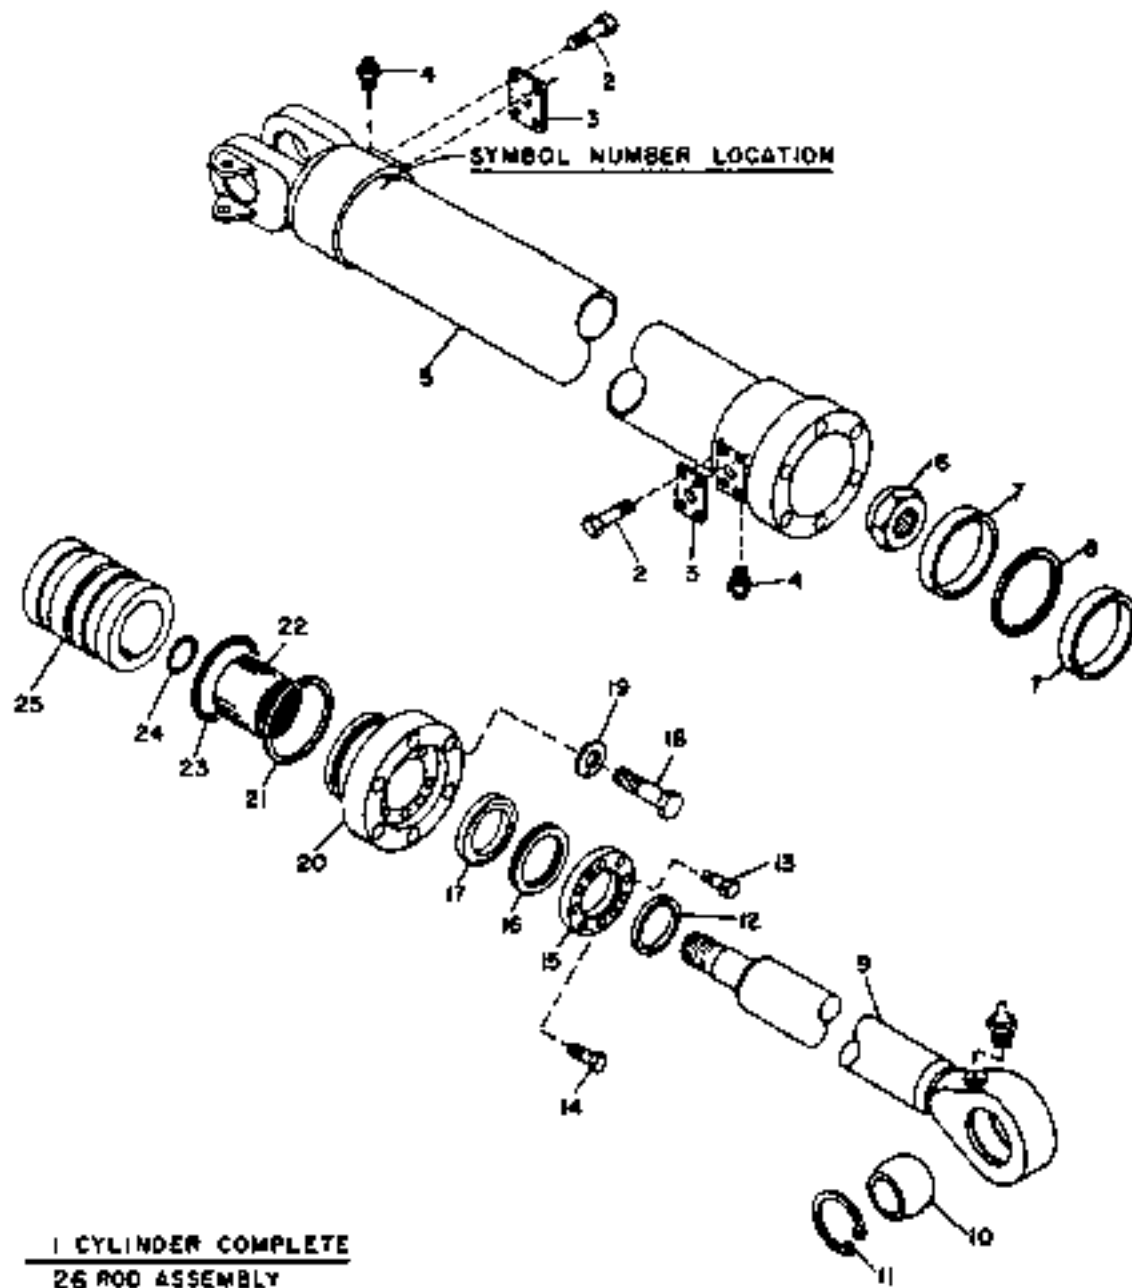

WHEN ORDERING PARTS,
ALWAYS FURNISH MODEL,
SERIAL NUMBER,
DRAWING NUMBER AND
CATALOG REFERENCE NUMBER.

APPLICABLE TO SYMBOLS 15080V, 15126V

BUCYRUS-ERIE PARTS LIST

factory spec replacement parts

CAT REF.	DESCRIPTION	SERIAL NO.		PART NO.	REPLACE OR VENDOR NO.	REQ.
		FROM	TO/INCL.			
	001 HOIST CYLINDER DRAWING					
		VH118	15080V 15127V			
1	CYLINDER COMPLETE	15080V	ONLY	13080V		2
1	CYLINDER COMPLETE	15127V	ONLY	15127V		2
	NOTE-QUANTITIES LISTED BELOW ARE FOR ONE CYLINDER					
2	CAPSCREW 7/16X1 NC GRADE 8	15080V	15127V	03182320		4
3	PLATE	15080V	15127V	537486K1		2
4	BLEEDER VALVE	15080V	15127V	29045007		2
5	HOUSING	15080V	ONLY	833478K41		1A
	NOTE-WHEN STOCK OF 833478K41 IS DEPLETED USE FOLLOWING PARTS					
	HOUSING			835712-01		1
	GLAND			744699K1		1
5	HOUSING	15127V	ONLY	835712-01		1
6	LOCKNUT-NSI	15080V	15127V			
7	WEAR RING	15080V	15127V	68754232		2
8	PISTON SEAL	15080V	15127V	72080333		1
9	ROD-NSI	15080V	15127V			
10	BUSHING	15080V	15127V	82076615		1
11	SNAP RING	15080V	15127V	68118640		1
12	ROD WIPER SEAL-NSI	15080V	15127V			
13	CAPSCREW-NSI	15080V	15127V			
14	SOCKET HEAD SCREW-NSI	15080V	15127V			
15	WIPER-NSI	15080V	15127V			
16	BEARING-NSI	15080V	15127V			
17	SPLIT SEAL	15080V	15127V	72042519		1
17	SOLID SEAL-NSI	15080V	15127V			
18	SOCKET HEAD SCREW 7/8X3-3/4 NF GRADE 8	15080V	ONLY	03505400		6
18	CAPSCREW 7/8X3-3/4 NF GRADE 8	15127V	ONLY	03347465		6
19	LOCKWASHER 7/8	15080V	15127V	03961900		6
20	GLAND-NSI	15080V	ONLY			
20	GLAND-NSI	15127V	ONLY			
21	BACK-UP WASHER	15080V	15127V	68145551		1
22	WEAR RING-NSI	15080V	15127V			
23	O-RING	15080V	15127V	68758280		1