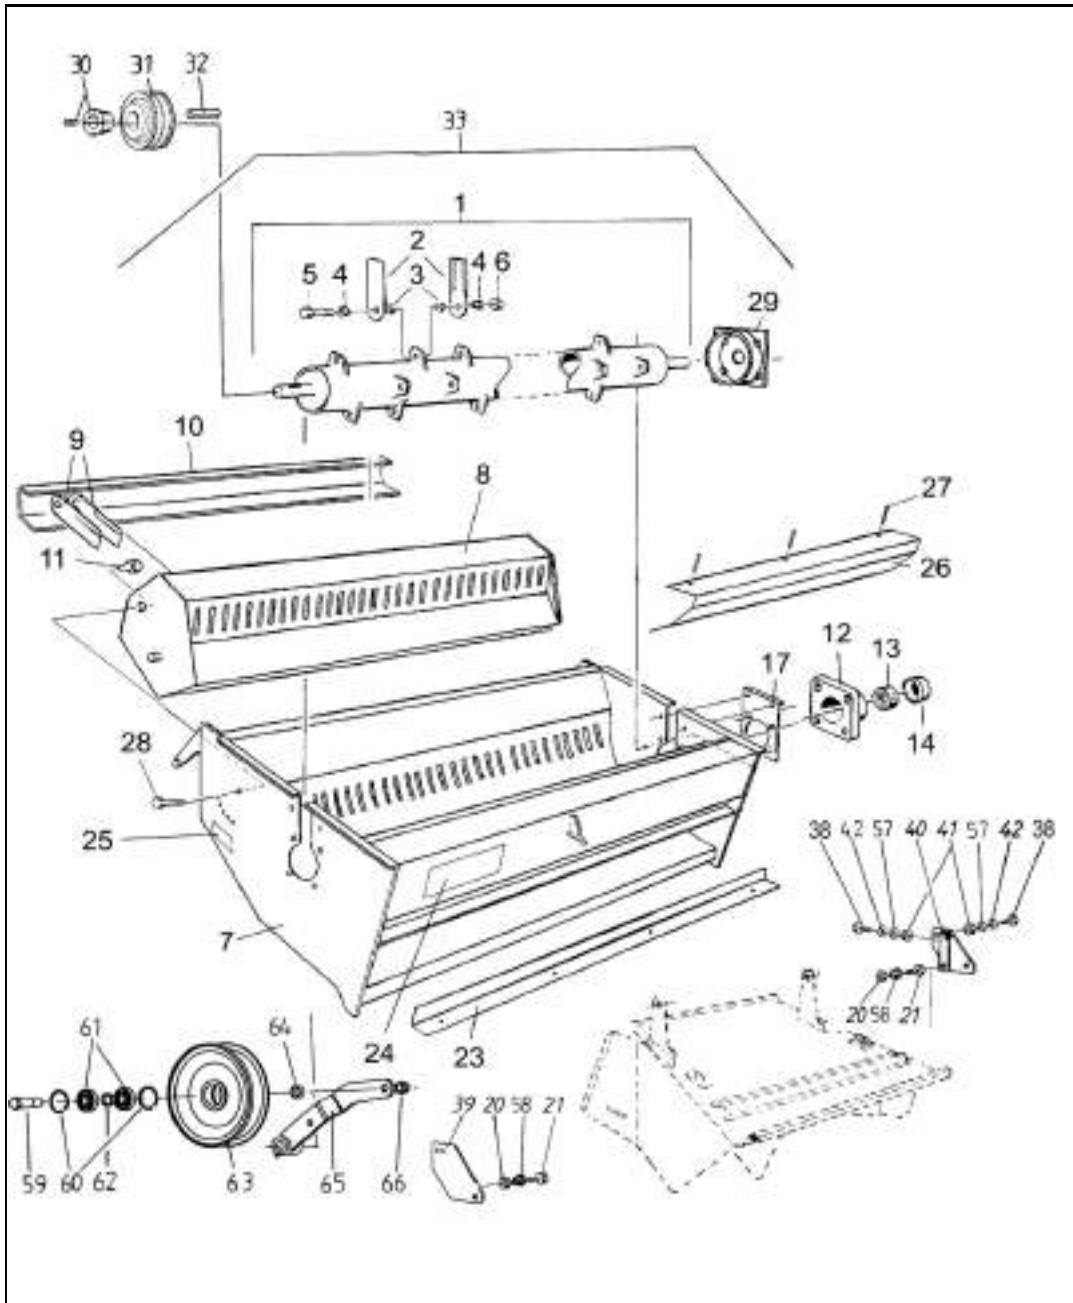

Silppuri High Speed
Hack High Speed

Straw cutter High Speed
Häcksler High Speed

12PE

Hache-paille Grande Vitesse

1	0482000	1	Roottori kp.	Rotor kompl.	Rotor ass.	Rotor kompl.	Rotor kompl.
2	0481051	44	Terä	Kniv	Knife	Messer	Lame
3	0481005	44	Holkki	Bussning	Bush	Büchse	Bague
4	0481052	44	Holkki	Bussning	Bush	Büchse	Bague
5	0482002	22	Ruuvi	Skruv	Screw	Schraube	Vis
6	0482003	22	Lukkomutteri	Läsmutter	Lock nut	Sich. Mutter	Ecrou de serrage
7	0482004	1	Vaippa	Mantel	Housing	Gehäuse	Corps
8	0482005	1	Vastateräpalkki	Motknivsbalk	Counter knife bar	Balken	Poutre
9	0480917	45	Vastaterä	Motkriv	Knife	Messer	Lame
10	0482006	1	Lukkopalkki	Läsbalk	Lock plate	Sich.Balken	Plaque
11	0482007	2	Holkki	Bussning	Bush	Büchse	Bague
12	0482008	2	Laakeripesä	Lagerhus	Bearing box	Lagerhäuse	Cage de roulement
13	0482009	2	Laakeri	Lager	Bearing	Lager	Roulement
14	0482010	2	Suoja	Skydd	Guard	Schutz	Protecteur
17	0482011	2	Päätylevy	Ändplåt	End plate	Endplatte	Plaque
20	6594238	2	Lukkomutteri	Läsmutter	Lock nut	Sich. Mutter	Ecrou de serrage
21	6231767	2	Ruuvi	Skruv	Screw	Schraube	Vis
23	0482012	1	Kulmalevy	Vinkelplåt	Space bar	Blech	Plaque
24	0482013	1	Tarra	Dekal	Transfer	Aufkleber	Décalque
25	0482014	1	Tarra	Dekal	Transfer	Aufkleber	Décalque
26	0482015	1	Maissilevy	Majsplåt	Maize plate	Mais Blech	Mais Plaque
27	0482016	3	Ruuvi	Skruv	Screw	Schraube	Vis
28	0482017	2	Ruuvi	Skruv	Screw	Schraube	Vis
29	0482018	2	Kietomissuoja	Lindningsskydd	Winding Guard	Schutz	Protecteur
30	0660041	1	Lukitusnapa	Låsnav	locking hub	Mitte	Centre
31	0660040	1	Hihnapyörä	Remskiva	Pulley	Riemenscheibe	Poulie
32	7716133	1	Tasakilla	Plankil	Flat key	Flachkeil	Clavette plate
33	0498278	1	Silppuri kp HS	Hack kompl. HS	Chopper ass.HS	Häcksler kompl HS	Hache-paille HS
38	6221467	4	Ruuvi	Skruv	Screw	Schraube	Vis
39	0482057	1	Kannatin, vas.	Hällare, vänster	Holder, LH	Halter, links	Etrier, gauche
40	0482058	1	Kannatin, oik.	Hällare, höger	Holder, RH	Halter, rechts	Etrier, droit
41	6506234	1	Mutteri	Mutter	Nut	Mutter	Ecrou
42	7414469	1	Jousilaatta	Fjäderbricka	Spring washer	Federscheibe	Rondelle élastique
57	7400032	3	Aluslaatta	Bricka	Washer	Scheibe	Rondelle
58	0481087	2	Holkki	Bussning	Bush	Büchse	Bague
59	R675629	1	Akseli	Axel	Shaft	Welle	Arbre
60	7815238	2	Varmistinrengas	Läsring	Circlip	Sicherungsring	Circlip
61	0502364	2	Laakeri	Lager	Bearing	Lager	Roulement
62	R695818	1	Välirengas	Distansring	Spacer	Ring	Bague
63	0660017	1	Hihnapyörä	Remskiva	Pulley	Riemenscheibe	Poulie
64	R066732	1	Holkki	Bussning	Bush	Büchse	Bague
65	R695814	1	Varsi	Bärarm	Arm	Arm	Bras
66	6507034	1	Mutteri	Mutter	Nut	Mutter	Ecrou

Päivitys 16-6-04

Updated 16-6-04

SR 2035...2095

0814074

11/2012