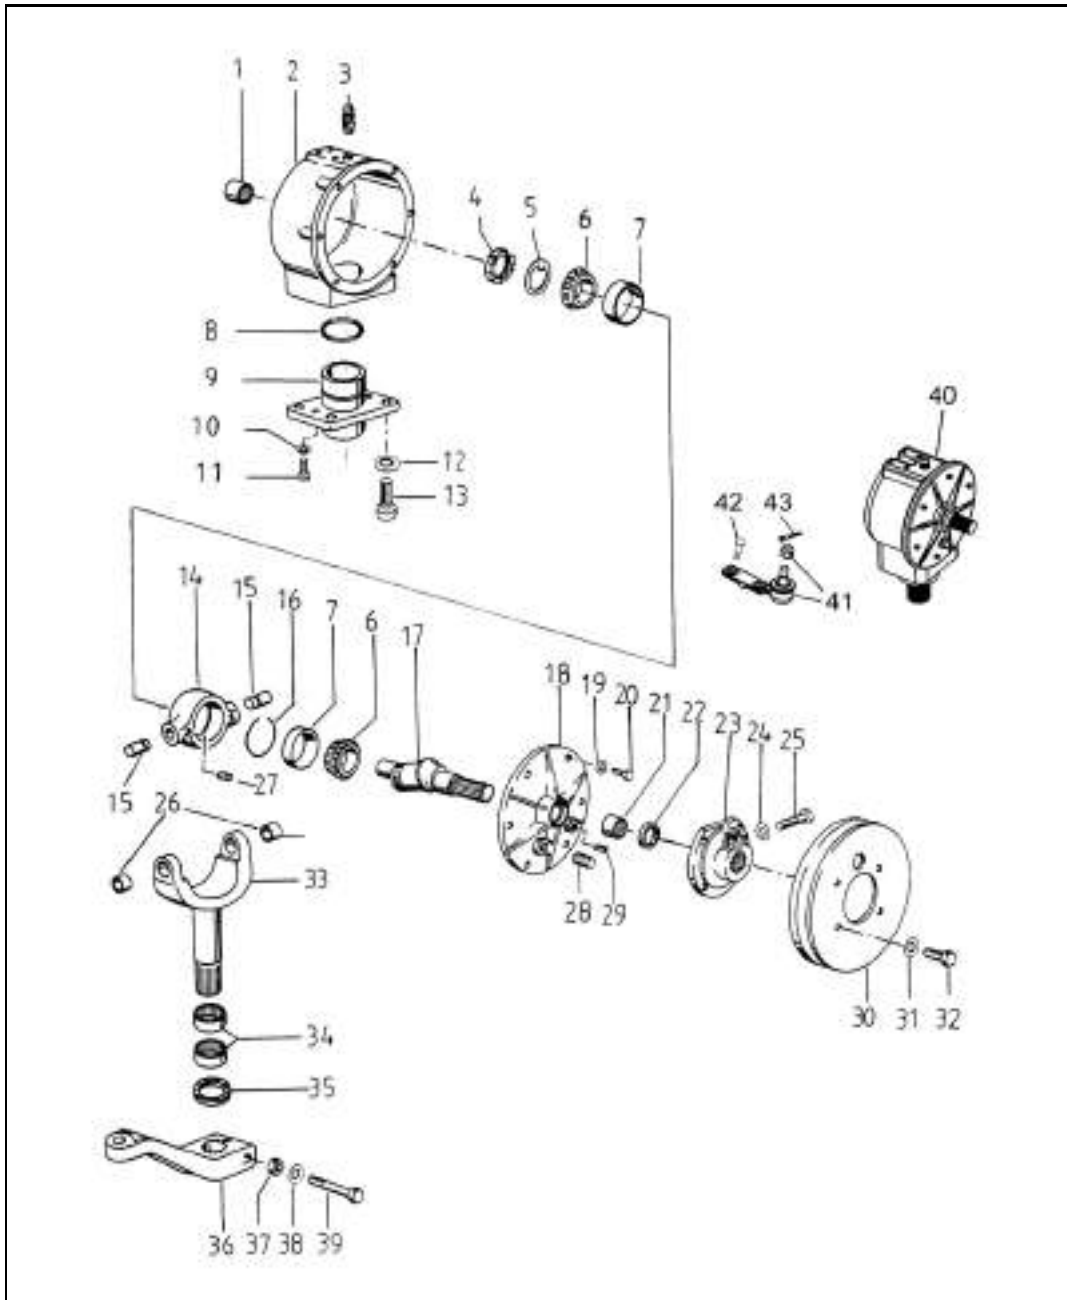

Teränkäyttö WB
Knivdrift WB

Knife drive WB
Traumelgetriebe WB

Lame d'entraînement WB

11FB

1	0487001	1	Neulalaakeri	Nällager	Bearing	Nadellager	Roulement
2	0487002	1	Kotelo	Hus	Housing	Gehäuse	Carter
3	0487003	1	Huohotin	Luftventil	Breather	Enlfluter	Reniflard
4	0487004	1	Vetomutteri	Dragmutter	Nut	Abziehmutter	Ecrou
5	0487005	1	Lukkoleyvy	Låsbricka	Lock plate	Sich.blech	Plaque de serrage
6	0487006	2	Laakeri	Lager	Bearing	Lager	Roulement
7	0487007	2	Laakeri	Lager	Bearing	Lager	Roulement
8	0487015	1	O-rengas	O-ring	O-ring	O-ring	Joint torique
9	0487016	1	Laakeripesä	Lagerhus	Bearing box	Lagerhäuse	Cage de roulement
10	0487017	2	Jousialuslaatta	Fjäderbricka	Spring washer	Blech	Rondelle élastique
11	0487018	2	Kuusiokoloruuvi	Skruv	Screw	Schraube	Vis
12	7514020	4	Lukkolaatta	Låsbricka	Lock washer	Scheibe	Rondelle
13	0424376	4	Ruuvi	Skruv	Screw	Schraube	Vis
14	0487008	1	Laakeripesä	Lagerhus	Bearing box	Lagerhäuse	Cage de roulement
15	0487009	2	Tappi	Tapp	Pin	Zapfen	Goupille
16	0487010	1	Lukkorengas	Lås ring	Safety ring	Ring	Paque
17	0487011	1	Akseli	Axel	Shaft	Welle	Arbre
18	0487012	1	Kansi	Lock	Cover	Deckel	Couvercle
19	7414469	6	Jousilaatta	Fjäderbricka	Spring washer	Federscheibe	Rondelle élastique
20	6221267	6	Ruuvi	Skruv	Screw	Schraube	Vis
21	0487013	1	Neulalaakeri	Nällager	Bearing	Nadellager	Roulement
22	0487014	1	Akselitiviste	Axeltätning	Shaft packing	Dichtung	Joint
23	0424372	1	Napa	Nav	Hub	Nabe	Moyeu
24	0487027	1	Jousilaatta	Fjäderbricka	Spring washer	Federscheibe	Rondelle élastique
25	0487028	1	Ruuvi	Skruv	Screw	Schraube	Vis
26	0487020	2	Laakenhoikki	Bussning	Bush	Buchse	Bague
27	0487043	2	Lukkoruuvi	Låsskruv	Lock screw	Sich.Schraube	Vis de serrage
28	0487024	1	Tulppa	Plugg	Plug	Stopfen	Bouchon
29	0487025	1	Tulppa	Plugg	Plug	Stopfen	Bouchon
30	0424373	1	Hihnapyörä	Remskiva	Pulley	Riemenscheibe	Poulie
31	0487030	4	Aluslevy	Bricka	Washer	Scheibe	Rondelle
32	0487031	4	Ruuvi	Skruv	Screw	Schraube	Vis
33	0487021	1	Haarukka-akseli	Gaffelaxel	Fork shaft	Welle	Arbre
34	0487022	2	Neulalaakeri	Nällager	Bearing	Nadellager	Roulement
35	0487023	1	Akselitiviste	Axeltätning	Shaft packing	Dichtung	Joint
36	0424374	1	Vipu	Spak	Lever	Häbel	Lever
37	0487035	1	Lukkomutteri	Låsmutter	Lock nut	Sich. Mutter	Ecrou de serrage
38	0487036	1	Aluslevy	Bricka	Washer	Scheibe	Rondelle
39	6233577	1	Ruuvi	Skruv	Screw	Schraube	Vis
40	0424370	1	Teränkäyttölaite	Wobble-box	Wobble-box	Wobble-box	Wobble-box
41	0424375	1	Nivel	Külled	Joint	Gelenk	Rotüle
42	6231167	2	Ruuvi	Skruv	Screw	Schraube	Vis
43	7812123	2	Saksisokka	Saxpinne	Split pin	Splint	Goupille fendue