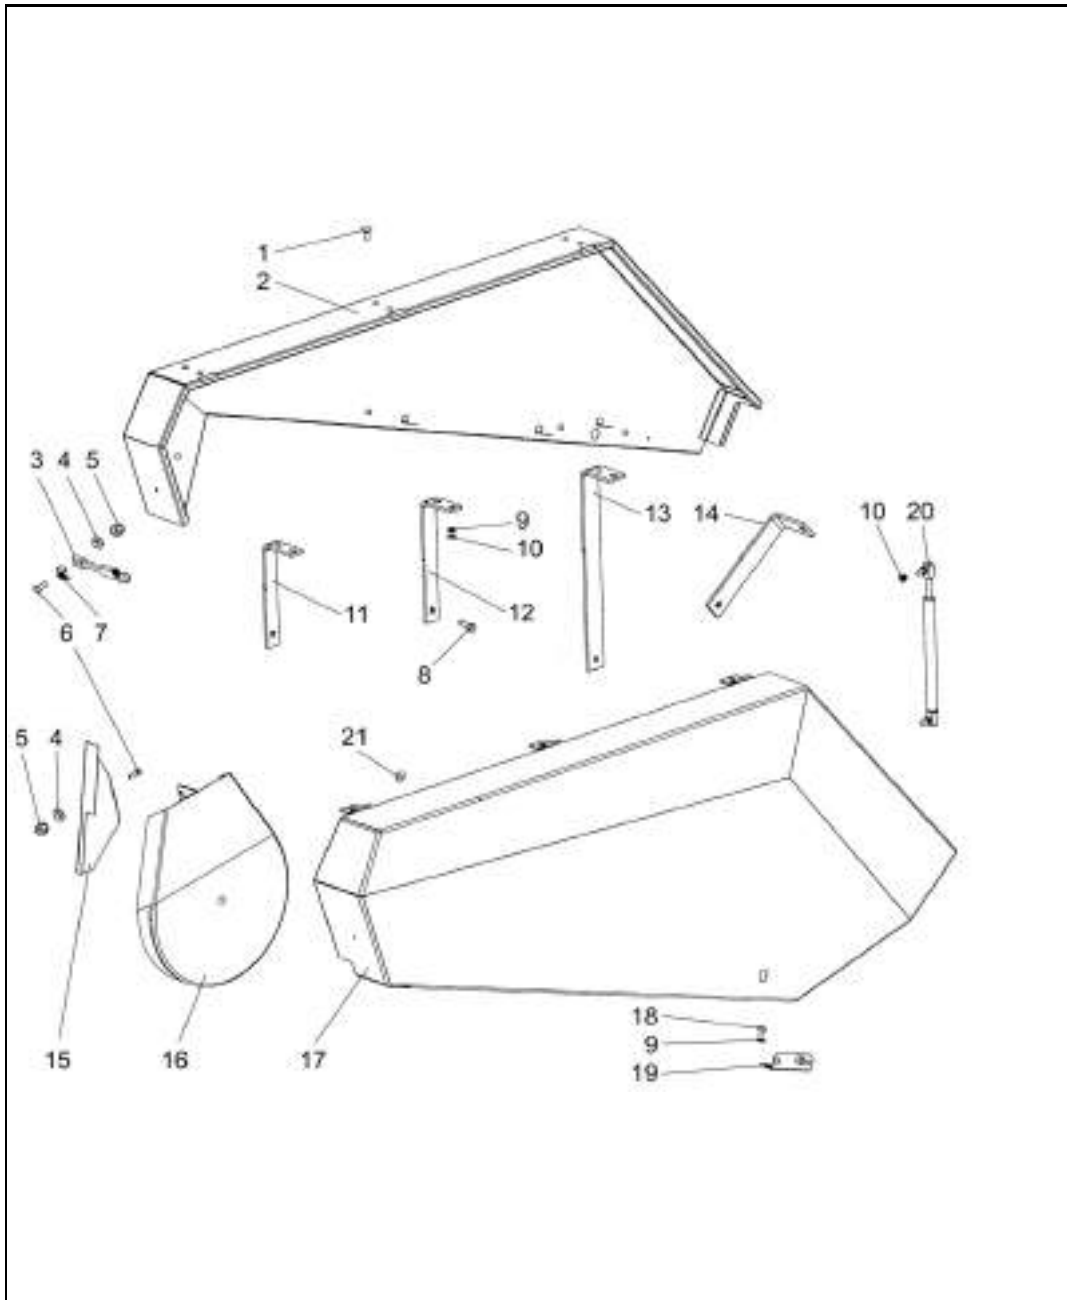

Laannostokelan suoja P06605 |-->
Kamhaspelns skydd P06605 |-->

Pick-up reel guards P06605 |-->
Haspel Schütze P06605 |-->

11EE

Protecteur de Rabatteur P06605 |-->

1	6758344	7	Lukkoruuvi	Låsskruv	Lock screw	Sich.schraube	Vis de serrage
2	R702643	1	Suojus	Skydd	Guard	Schutz	Protecteur
3	0871050	1	Jousi	Fjäder	Spring	Feder	Ressort
4	7400030	3	Aluslaatta	Bricka	Washer	Scheibe	Rondelle
5	6593838	3	Lukkomutteri	Låsmutter	Lock nut	Sich. Mutter	Ecrou de serrage
6	6211467	3	Ruuvi	Skruv	Screw	Schraube	Vis
7	R672907	1	Kuppi	Kopp	Cup	Näpichen	Godet
8	6221467	5	Ruuvi	Skruv	Screw	Schraube	Vis
9	7400032	15	Aluslaatta	Bricka	Washer	Scheibe	Rondelle
10	6506234	15	Mutteri	Mutter	Nut	Mutter	Ecrou
11	R702636	1	Tuki etummainen	Stöd, framst	Support, front	Stütze	Support
12	R702638	1	Tuki keskimmainen	Stöd, mittel	Support, middle	Stütze	Support
13	R702639	1	Tuki korkea	Stöd, hög	Support, high	Stütze, hoch	Support
14	R702637	1	Tuki takimmainen	Stöd, bak	Support, rear	Stütze	Support
15	R634718	1	Kitasuoja	Skydd	Guard	Schutzblech	Protecteur
16	R599867	1	Keijusuoja	Skydd	Guard	Schutz	Protecteur
17	R702628	1	Hihnasuoja	Remskydd	Belt guard	Schutz	Protecteur
18	6220467	2	Ruuvi	Skruv	Screw	Schraube	Vis
19	0450459	1	Lukko	Lås	Lock	Schloss	Serrure
20	0400528	1	Kaasujousi	Gasfjäder	Gaspring	Gasfeder	Ressort à gas
21	0633657	2	Vaimenninkumi	Dämpare	Apsorbe	Dämpfer	Amortisseur