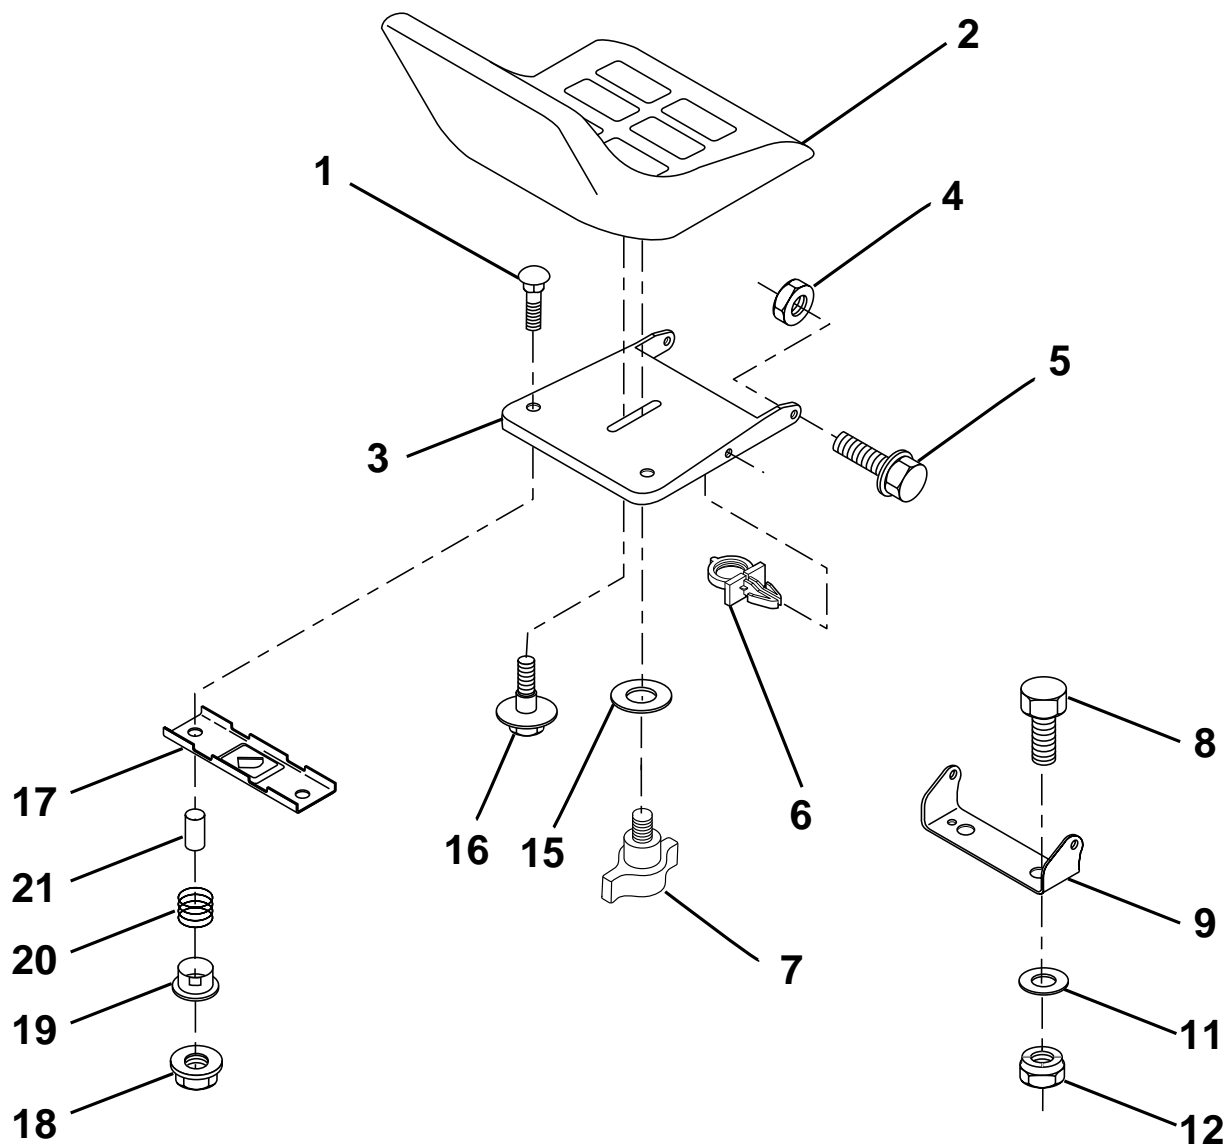

KEY NO.	PART NO.	DESCRIPTION
1	532156417	Case, Battery
2	819132012	Washer 13/32 x 1-1/4 x 12 Ga.
3	817490612	Screw, Hex Wsh. Thrdol. 3/8-16 x 3/4
4	532124181	Spring, Compression, Seat
5	532125142	Plate, Asm. Battery
7	532126700	Pad, Footrest
8	817490512	Screw, Hex Wsh. Thrdol. 5/16-18 x 3/4
9	532166601	Console, Shift Control
10	532139783	Plate, Shift Lock
11	532124346	Nut, Self-Threading, Wsh Hd 3/16
12	532145190	Assembly, Frame

KEY NO.	PART NO.	DESCRIPTION
15	873640400	Nut, Keps 1/4-20 UNC
16	532141736	Switch Actuator
17	532140782	Drawbar
18	532126470	Clip, Insulated
19	532141393	Fender/Footrest
20	819091413	Washer 9/32 x 7/8 x 13 Ga.
25	817060514	Screw Tapping 5/16-18 Unc
33	817190516	Screw Hex 5/16-18 x 1

NOTE: All component dimensions given in U.S. inches
1 inch = 25.4 mm

HARDWARE SHOWN LARGER FOR EASIER IDENTIFICATION

REPAIR PARTS

TRACTOR - MODEL NO. LT130 (HE1336H), PRODUCT NO. 954 82 00-81
SEAT

KEY NO.	PART NO.	DESCRIPTION
1	872050412	Bolt, Carriage 1/4-20 x 1-1/2
2	532140838	Seat
3	532155925	Pan, Seat
4	873800500	Nut, Lock Hex w/Ins. 5/16-18
5	532153236	Bolt, Shoulder 5/16-18
6	532145006	Clip, Push-In
7	532166369	Knob, Seat
8	874760616	Bolt, Fin Hex 3/8-16 UNC x 1
9	532140551	Bracket, Pivot Seat
11	819133210	Washer 12/32 x 2 x 10 Ga.
12	873800600	Nut, Lock Hex w/Wsh 3/8-16

NOTE: All component dimensions given in U.S. inches
1 inch = 25.4 mm

HARDWARE SHOWN LARGER FOR EASIER IDENTIFICATION

REPAIR PARTS

TRACTOR - MODEL NO. LT130 (HE1336H), PRODUCT NO. 954 82 00-81

DASH

KEY NO.	PART NO.	DESCRIPTION
1	532142187	Cap, Fuel
2	532138395	Assembly, Dash & Fuel Tank
3	532123487	Clamp, Hose
4	532008544	Line, Fuel
5	532008548	Line, Fuel
6	873640400	Nut, Hex, Keps 1/4-20
7	532124996	Clip, Fuel Line
8	819091216	Washer 9/32 x 3/4 x 16 Ga.
9	874760428	Bolt, Hex, Fin 1/4-20 x 1-3/4
10	819091413	Washer 11/32 x 11/16 x 16 Ga.
11	532121249	Spacer, Split
12	532003720	Spring
13	532126450	Clip, Height Adjustment