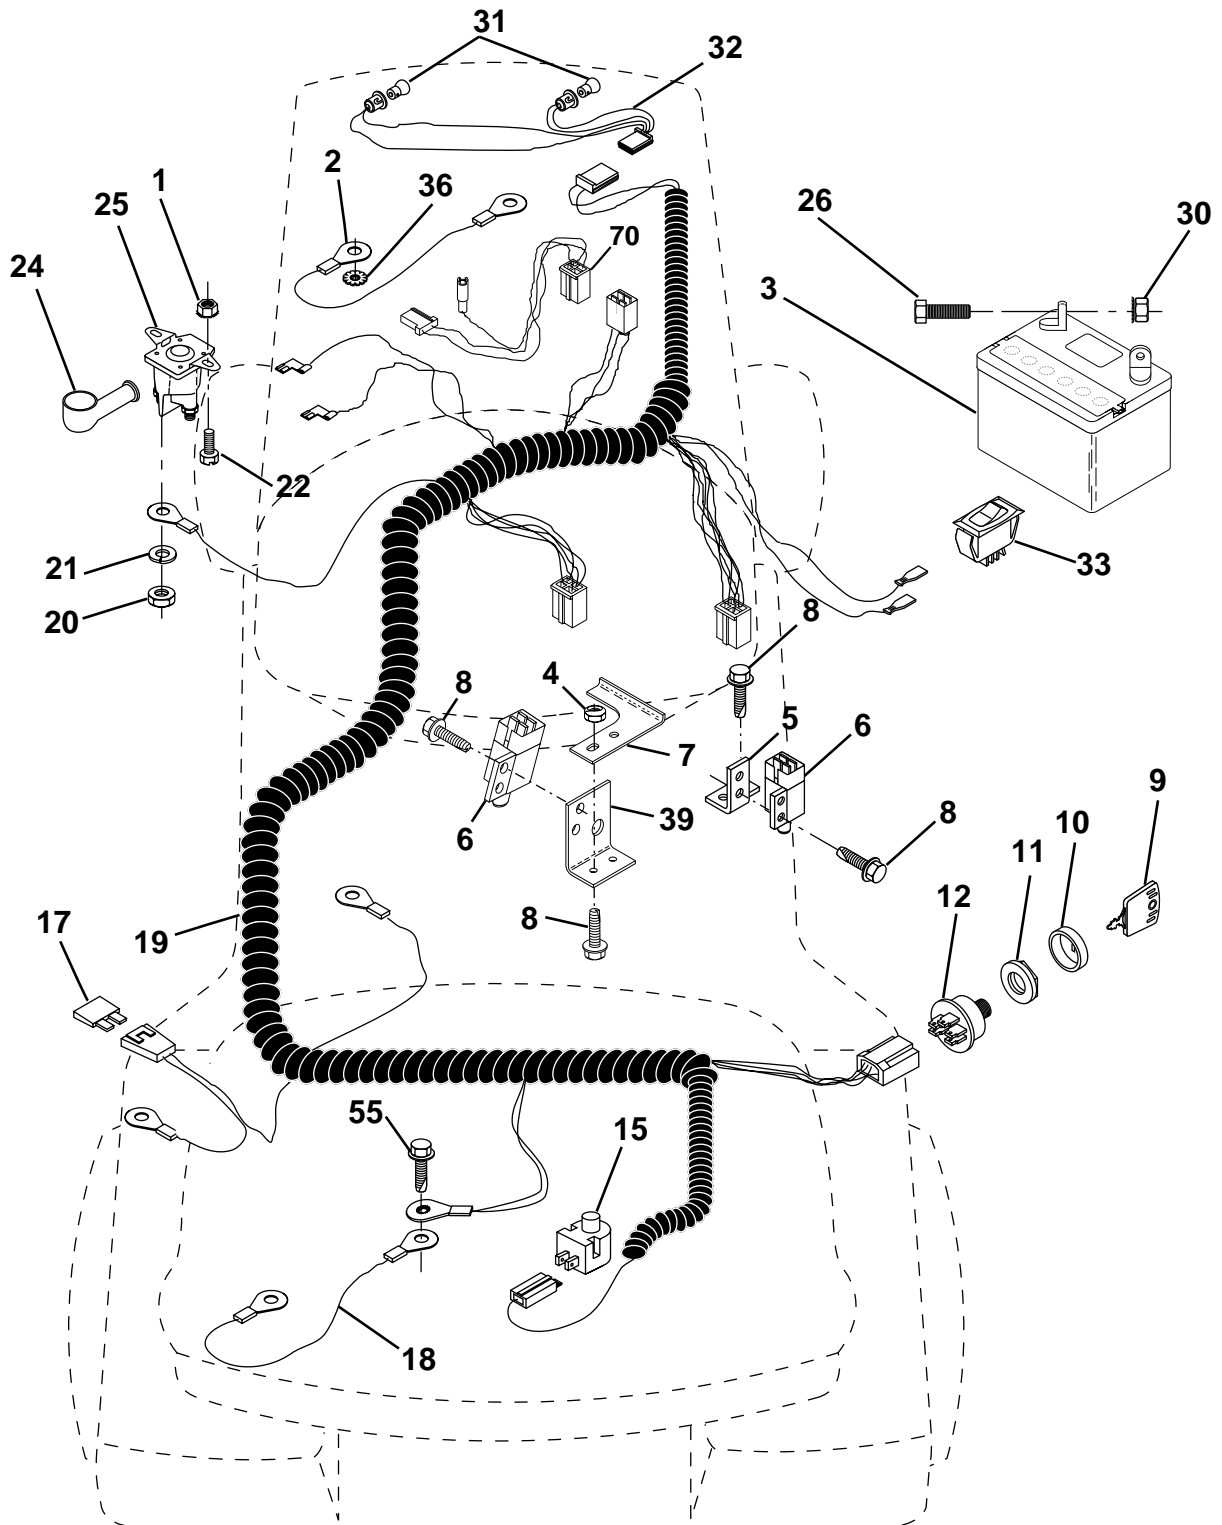

KEY NO.	PART NO.	DESCRIPTION
23	532139969	Latch, Hood
24	532142873	Bracket, Pivot Hood RH
26	532052921	Clip, Tinnerman
28	811050400	Washer, Lock Ext. Tooth 1/4
34	873680400	Nut, Fin Hex 1/4-20
35	817490512	Screw, Thdrol 5/16-18 x 3/4
36	532128445	Bracket, Pivot Hood LH

KEY NO.	PART NO.	DESCRIPTION
15	819171912	Washer, 17/32 x 1-3/16 x 12 Ga.
16	532127018	Bolt, Shoulder
17	532121246	Bracket, Switch, Mounting
18	532123976	Nut, Hex Large Flange Lock
19	532121248	Bushing, Snap
20	532121250	Spring, Compression
21	532134300	Spacer, Split 28 Id. x .96 Lg.

KEY NO.	PART NO.	DESCRIPTION	KEY NO.	PART NO.	DESCRIPTION
1	532126470	Clip, Insulated	18	532142028	Trunnion, Threaded 3/8-16
2	532122018	Bracket, Mower Clutch	19	873680400	Nut, Crownlock 1/4-20
3	871110408	Bolt, Fin. Hex 1/4-20 UNC x 1/2	20	874760644	Bolt, Fin. Hex 3/8-16 UNC x 2-3/4
4	873680600	Nut, Crownlock 3/8-16 UNC	23	876020416	Pin, Cotter 1/8 x 1
5	532145187	Assembly, Clutch Lever	24	819171612	Washer 17/32 x 1 x 12 Ga.
6	532106451	Bolt, Shoulder	25	532121933	Tube, Spacer
7	532135371	Assembly, Mower Clutch Arm	26	532141470	Rod, Mower Lift
8	874760636	Bolt, Hex 3/8-16 UNC x 2-1/4	27	532121466	Knob
9	532121930	Assembly, Bellcrank Lift	28	532124788	Retainer, Spring
10	876020412	Pin, Cotter 1/8 x 3/4	29	532131655	Link, Mower Clutch
11	819131316	Washer 13/32 x 13/16 x 16 Ga.	30	873350600	Nut, Hex Jam 3/8-16
12	532122027	Grip, Handle	31	819132012	Washer 13/32 x 1-1/4 x 12 Ga.
13	532139352	Assembly, Lift Handle	43	873900600	Nut, Lock Flg. 3/8-16 Unc
14	532123496	Spring, Compression			
16	532124961	Retainer, Spring			
17	532127359	Link, Front Lift			

NOTE: All component dimensions given in U.S. inches
1 inch = 25.4 mm

HARDWARE SHOWN LARGER FOR EASIER IDENTIFICATION

REPAIR PARTS

TRACTOR - MODEL NO. LT130 (HE1336H), PRODUCT NO. 954 82 00-81
ELECTRICAL

REPAIR PARTS