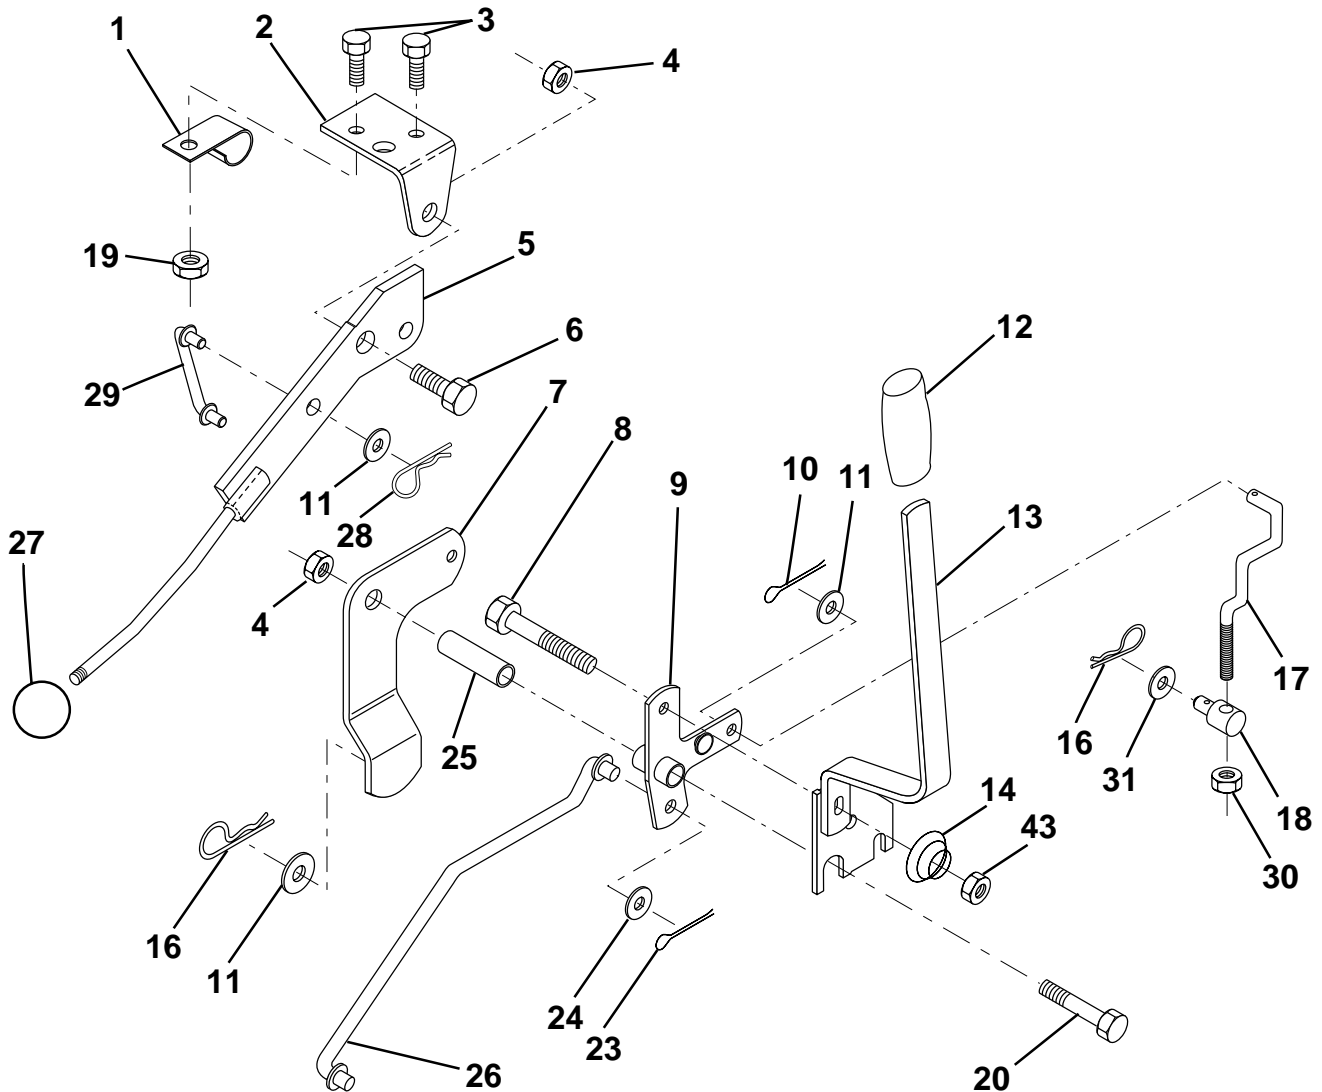

NOTE: All component dimensions given in U.S. inches
1 inch = 25.4 mm

HARDWARE SHOWN LARGER FOR EASIER IDENTIFICATION

REPAIR PARTS

TRACTOR - MODEL NO. LT130 (HE1336H), PRODUCT NO. 954 82 00-81

TRANSAXLE

KEY NO.	PART NO.	DESCRIPTION
1	532123385	Pulley
2	812000028	Ring, Retainer
3	-----	Transaxle, Peerless (206-545C) (Order parts from transaxle manf.)
4	532125096	Key, Woodruff #9
5	873680500	Nut, Crownlock 5/16-18
6	872140506	Bolt, Carriage 5/16-18 UNC x 3/4
7	532123378	Strap, Torque
8	817060512	Screw 5/16-18 x 3/4
9	532146682	Spring, Brake
10	532121749	Washer 25/32 x 1-1/4 x 16 Ga.
11	532123583	Key, Square
15	819171616	Washer 17/32 x 1 x 16 Ga.
16	532124600	Support, Handle Shift LH
17	532126293	Link, Shift
18	874550412	Bolt, Fin Hex 1/4-28 UNF x 3/4 Gr. 8
19	810040400	Washer, Lock 1/4

KEY NO.	PART NO.	DESCRIPTION
20	819091210	Washer 9/32 x 3/4 x 10 Ga.
21	532126292	Arm, Shift
22	532105701	Washer, Shift Plate
23	532121274	Knob, Duckhead
24	532128215	Rod, Shift
25	876020416	Pin, Cotter 1/8 x 1
26	873810500	Locknut 5/16-24 UNF
28	532128085	Spring, Extension
29	532128084	Support, Handle Shift RH
31	532137057	Spacer, Axle
35	812000001	E-Ring
36	817720408	Screw, Thdcut 1/4-20 x 1/2
38	874490540	Bolt, Hex, Flgnd 5/16-18

NOTE: All component dimensions given in U.S. inches
1 inch = 25.4 mm

HARDWARE SHOWN LARGER FOR EASIER IDENTIFICATION

REPAIR PARTS

TRACTOR - MODEL NO. LT130 (HE1336H), PRODUCT NO. 954 82 00-81

MOWER LIFT LEVER