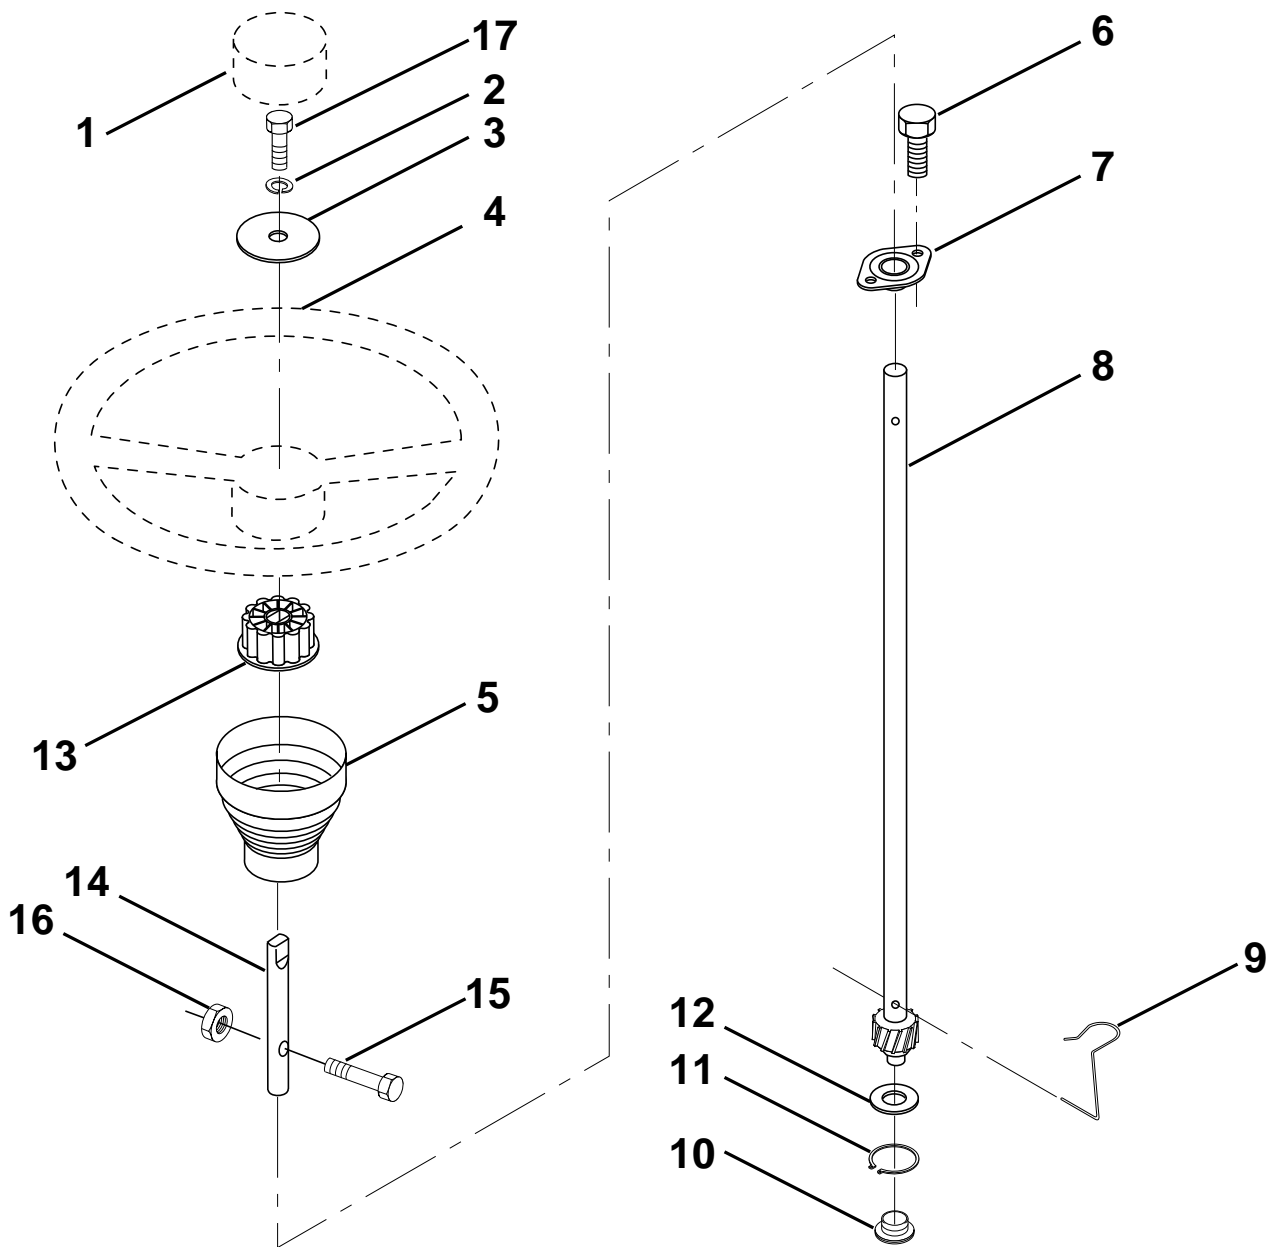

NOTE: All component dimensions given in U.S. inches
1 inch = 25.4 mm

HARDWARE SHOWN LARGER FOR EASIER IDENTIFICATION

REPAIR PARTS

TRACTOR - MODEL NO. LT130 (HE1336H), PRODUCT NO. 954 82 00-81

DASH

KEY NO.	PART NO.	DESCRIPTION
1	532142187	Cap, Fuel
2	532138395	Assembly, Dash & Fuel Tank
3	532123487	Clamp, Hose
4	532008544	Line, Fuel
5	532008548	Line, Fuel
6	873640400	Nut, Hex, Keps 1/4-20
7	532124996	Clip, Fuel Line
8	819091216	Washer 9/32 x 3/4 x 16 Ga.
9	874760428	Bolt, Hex, Fin 1/4-20 x 1-3/4
10	819091413	Washer 11/32 x 11/16 x 16 Ga.
11	532121249	Spacer, Split
12	532003720	Spring
13	532126450	Clip, Height Adjustment

KEY NO.	PART NO.	DESCRIPTION
14	532126115	Knob, Height Stop
15	532122023	Adjustment, Quadrant Height
16	532124346	Nut, Self-Threading 3/16-18
17	872110404	Bolt, Carriage 1/4-20 x 1/2 Gr. 5
18	532130745	Support Assembly, Dash
19	532134744	Brace, Cross
20	817060408	Screw, Self-Tapping 1/4-20 x 1/2
21	532134014	Plug Dome Black
25	817720410	Screw Hex Thd Cut 1/4-20 x 5/8

NOTE: All component dimensions given in U.S. inches
1 inch = 25.4 mm

HARDWARE SHOWN LARGER FOR EASIER IDENTIFICATION

REPAIR PARTS

TRACTOR - MODEL NO. LT130 (HE1336H), PRODUCT NO. 954 82 00-81

STEERING WHEEL

KEY NO.	PART NO.	DESCRIPTION
1	532124416	Insert, Wheel, Steering
2	810040600	Washer, Lock Hvy Hlcl
3	819133812	Washer 12/32 x 2-3/8 x 12 Ga.
4	532124415	Wheel, Steering
5	532127396	Sleeve, Steering
6	532152927	Screw TT #10-32 x 5 x 3/8 Flange
7	532155104	Bushing Steering
8	532147391	Shaft, Steering
9	532124210	Clip, Steering
10	532123438	Bushing, Lower, Steering