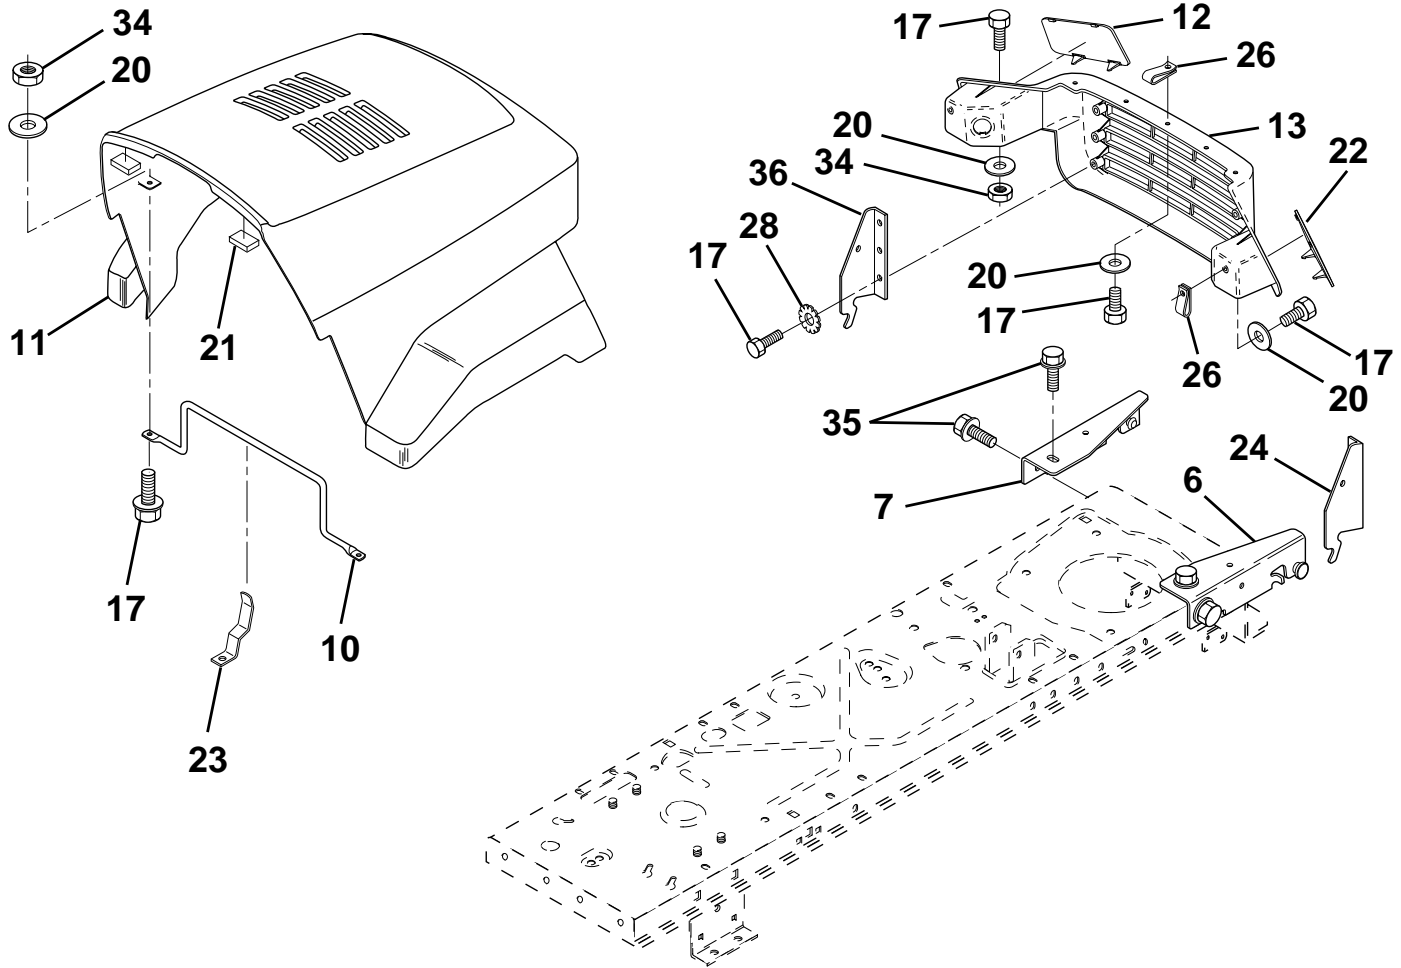

LT 130

Spare parts
Ersatzteile
Pièces détachées
Reserve onderdelen
Repuestos
Reservdelar

REPAIR PARTS

TRACTOR - MODEL NO. LT130 (HE1336H), PRODUCT NO. 954 82 00-81
HOOD

KEY NO.	PART NO.	DESCRIPTION
6	532140051	Bracket, Asm. Pivot Frame RH
7	532140050	Bracket, Asm. Pivot Frame LH
10	532130850	Brace, Hood
11	532165791	Hood
12	532165794	Lens, LH
13	532165792	Grille
17	874780410	Bolt, Fin Hex 1/4-20 x 5/8
20	819091016	Washer, Flat 1/4
21	532126938	Bumper, Hood
22	532165793	Lens RH

KEY NO.	PART NO.	DESCRIPTION
23	532139969	Latch, Hood
24	532142873	Bracket, Pivot Hood RH
26	532052921	Clip, Tinnerman
28	811050400	Washer, Lock Ext. Tooth 1/4
34	873680400	Nut, Fin Hex 1/4-20
35	817490512	Screw, Thdrol 5/16-18 x 3/4
36	532128445	Bracket, Pivot Hood LH

NOTE: All component dimensions given in U.S. inches
1 inch = 25.4 mm

HARDWARE SHOWN LARGER FOR EASIER IDENTIFICATION

REPAIR PARTS

TRACTOR - MODEL NO. LT130 (HE1336H), PRODUCT NO. 954 82 00-81
SEAT

KEY NO.	PART NO.	DESCRIPTION
1	872050412	Bolt, Carriage 1/4-20 x 1-1/2
2	532140838	Seat
3	532155925	Pan, Seat
4	873800500	Nut, Lock Hex w/Ins. 5/16-18
5	532153236	Bolt, Shoulder 5/16-18
6	532145006	Clip, Push-In
7	532166369	Knob, Seat
8	874760616	Bolt, Fin Hex 3/8-16 UNC x 1
9	532140551	Bracket, Pivot Seat
11	819133210	Washer 12/32 x 2 x 10 Ga.
12	873800600	Nut, Lock Hex w/Wsh 3/8-16

NOTE: All component dimensions given in U.S. inches
1 inch = 25.4 mm

HARDWARE SHOWN LARGER FOR EASIER IDENTIFICATION

REPAIR PARTS

TRACTOR - MODEL NO. LT130 (HE1336H), PRODUCT NO. 954 82 00-81

DASH

KEY NO.	PART NO.	DESCRIPTION
1	532142187	Cap, Fuel
2	532138395	Assembly, Dash & Fuel Tank
3	532123487	Clamp, Hose
4	532008544	Line, Fuel
5	532008548	Line, Fuel
6	873640400	Nut, Hex, Keps 1/4-20
7	532124996	Clip, Fuel Line
8	819091216	Washer 9/32 x 3/4 x 16 Ga.
9	874760428	Bolt, Hex, Fin 1/4-20 x 1-3/4
10	819091413	Washer 11/32 x 11/16 x 16 Ga.
11	532121249	Spacer, Split
12	532003720	Spring
13	532126450	Clip, Height Adjustment