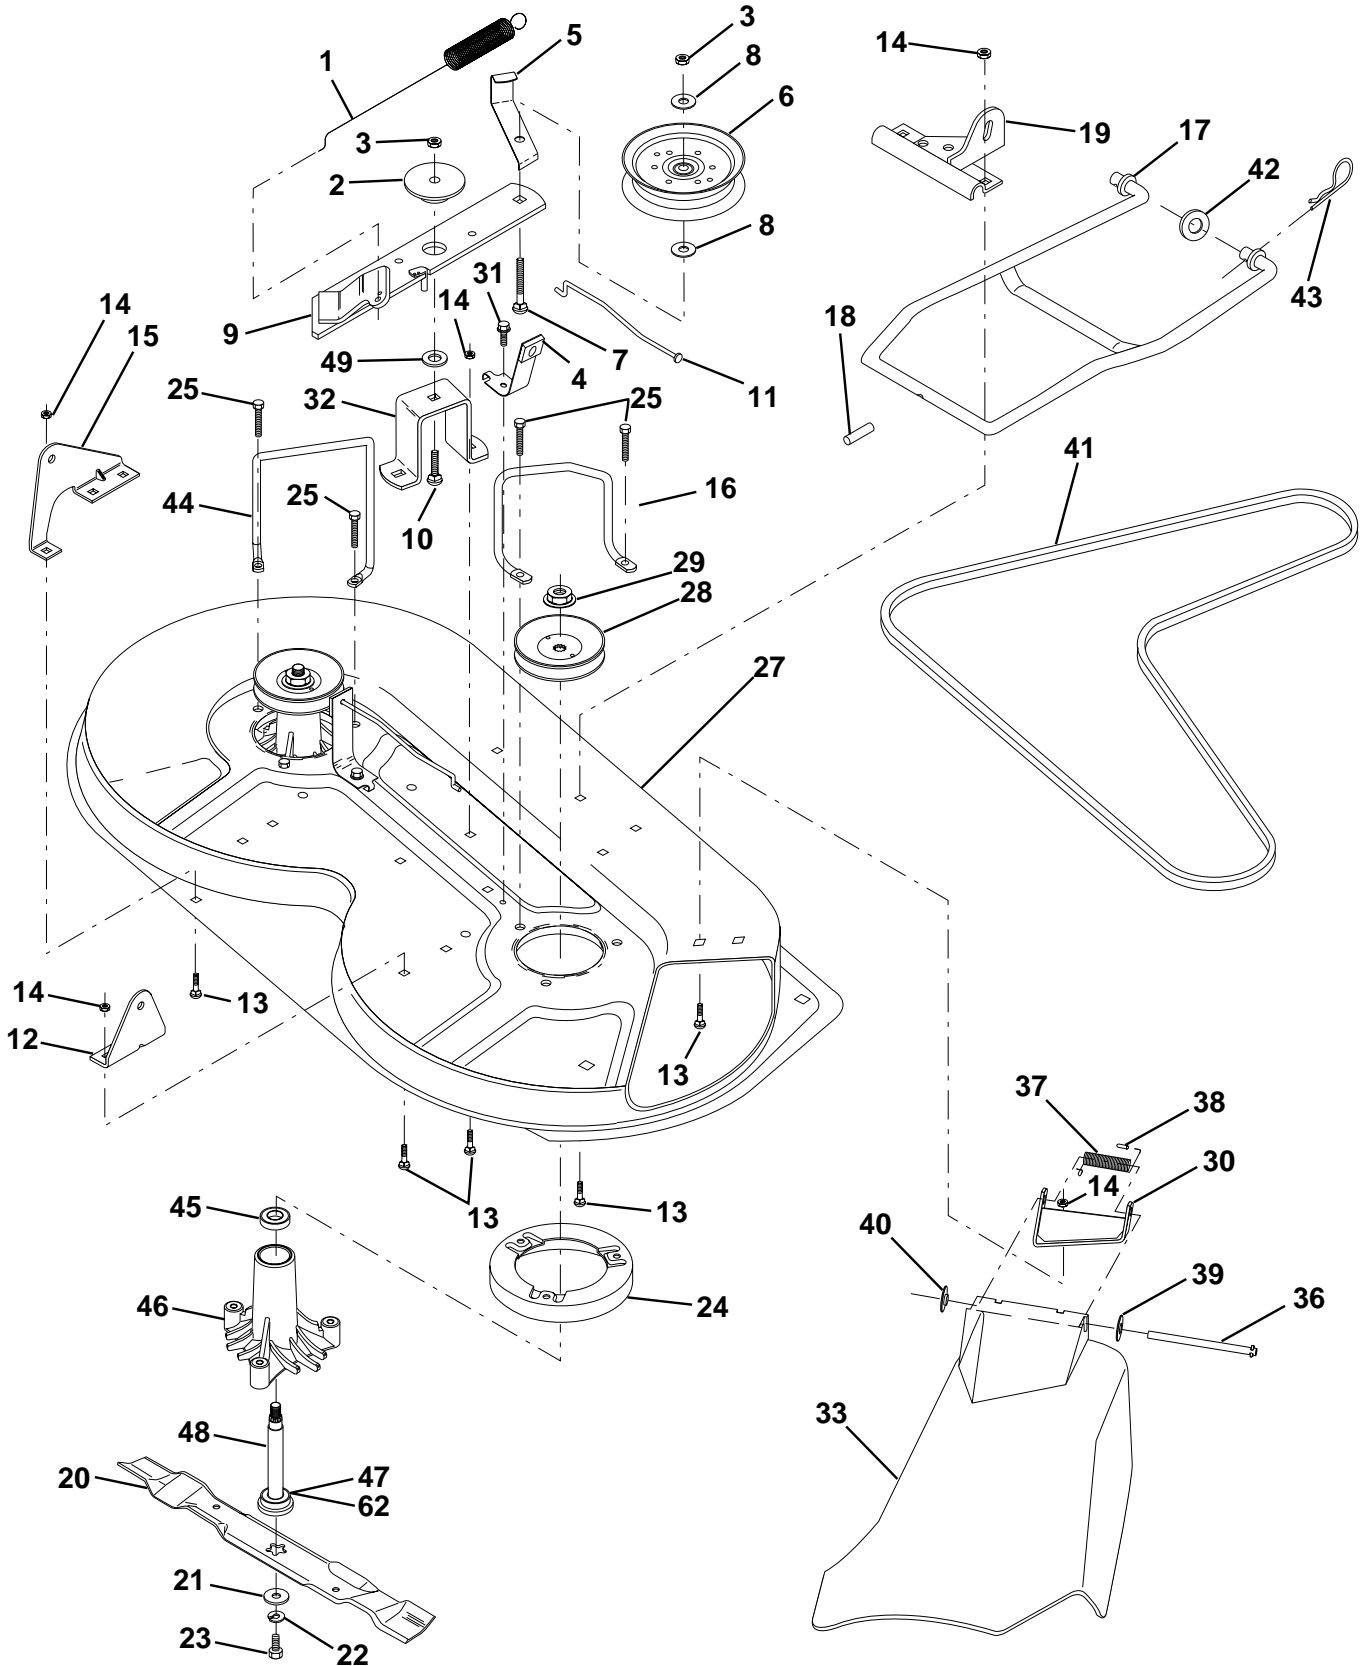

REPAIR PARTS

TRACTOR - MODEL NO. LT130 (HE1336H), PRODUCT NO. 954 82 00-81
MOWER DECK

REPAIR PARTS

TRACTOR - MODEL NO. LT130 (HE1336H), PRODUCT NO. 954 82 00-81

MOWER DECK

KEY NO.	PART NO.	DESCRIPTION	KEY NO.	PART NO.	DESCRIPTION
1	532140064	Spring, Mower Clutch	30	532136631	Bracket, Asm. Deflector
2	532165723	Spacer, Retainer	31	817490508	Screw, Hex Wsh. Thdrol. 5/16-18 x 1/2
3	873680600	Nut, Crownlock 3/8 - 16	32	532122051	Arm, Support Idler Mower
4	532130840	Brake Asm.	33	532171156	Deflector
5	532131251	Guide, Belt Idler	36	532121980	Rod, Hinge
6	532121316	Pulley, Idler Flat	37	532123713	Spring, Torsion Deflector
7	872110616	Bolt, Carr. 3/8-16 x 1-3/4 Gr. 5	38	532105304	Cap, Sleeve
8	819131410	Washer 13/21 x 7/8 x 10 Ga.	39	819111016	Washer 11/32 x 5/8 x 16 Ga.
9	532127744	Arm Asm., Idler Mower	40	532110452	Pushnut
10	872140610	Bolt, Carriage 3/8-16 x 1-1/4	41	531005026	V-Belt
11	532130841	Rod, Brake	42	819171616	Washer 11/32 x 5/8 16 Ga.
12	532127356	Bracket, Lift R. H. Rear	43	532163552	Retainer, Spring
13	872140506	Bolt, Carriage 5/16-18 x 3/4	44	532140608	Keeper, L. H.
14	873680500	Nut, Crownlock 5/16-18	45	532110485	Bearing
15	532127357	Bracket, Lift L. H. Rear	46	532128774	Housing, Mandrel Vented
16	532153298	Keeper, R. H.	47	532129895	Bearing
17	532128508	Link, Asm. Mower Stabilizer	48	532137645	Shaft, Mandrel (Includes Key No. 47)
18	532128511	Pin, Drive	49	532133943	Washer, Hardened
19	532127380	Bracket, Asm. Front	62	532153390	Washer Felt
20	531005023	Blade, High Lift	--	532130794	Mandrel Asm. (Includes Key Nos. 22-23, 26, 29 and 45-48)
21	532140296	Washer, Hardened	--	532156866	Deck, Mower Complete
22	810030600	Washer, Lock 3/8			
23	532850857	Bolt 3/8-24 x 1-1/4 Gr. 8			
24	532140329	Stripper			
25	532157722	Screw Thd Rolling Wsh Hd			
27	532156600	Deck Assembly			
28	532153531	Pulley, Mandrel			
29	532137266	Nut, Flangelock 9/16			

NOTE: All component dimensions given in U.S. inches
1 inch = 25.4 mm

HARDWARE SHOWN LARGER FOR EASIER IDENTIFICATION