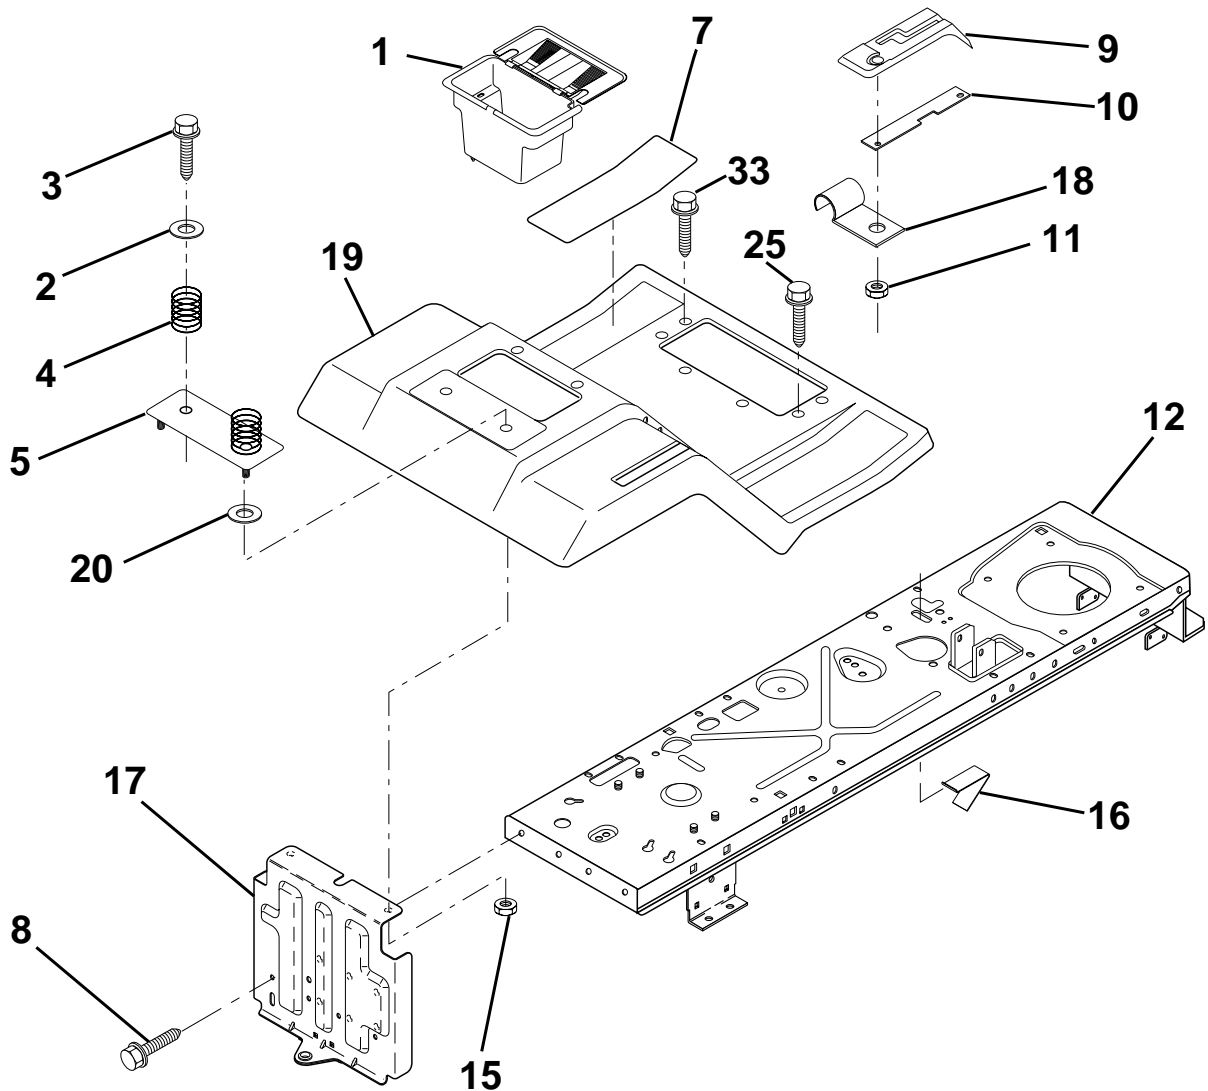

KEY NO.	PART NO.	DESCRIPTION
23	532139969	Latch, Hood
24	532142873	Bracket, Pivot Hood RH
26	532052921	Clip, Tinnerman
28	811050400	Washer, Lock Ext. Tooth 1/4
34	873680400	Nut, Fin Hex 1/4-20
35	817490512	Screw, Thdrol 5/16-18 x 3/4
36	532128445	Bracket, Pivot Hood LH

KEY NO.	PART NO.	DESCRIPTION
1	532156417	Case, Battery
2	819132012	Washer 13/32 x 1-1/4 x 12 Ga.
3	817490612	Screw, Hex Wsh. Thrdol. 3/8-16 x 3/4
4	532124181	Spring, Compression, Seat
5	532125142	Plate, Asm. Battery
7	532126700	Pad, Footrest
8	817490512	Screw, Hex Wsh. Thrdol. 5/16-18 x 3/4
9	532166601	Console, Shift Control
10	532139783	Plate, Shift Lock
11	532124346	Nut, Self-Threading, Wsh Hd 3/16
12	532145190	Assembly, Frame

NOTE: All component dimensions given in U.S. inches
1 inch = 25.4 mm

HARDWARE SHOWN LARGER FOR EASIER IDENTIFICATION

REPAIR PARTS

TRACTOR - MODEL NO. LT130 (HE1336H), PRODUCT NO. 954 82 00-81
SEAT

KEY NO.	PART NO.	DESCRIPTION
1	872050412	Bolt, Carriage 1/4-20 x 1-1/2
2	532140838	Seat
3	532155925	Pan, Seat
4	873800500	Nut, Lock Hex w/Ins. 5/16-18
5	532153236	Bolt, Shoulder 5/16-18
6	532145006	Clip, Push-In
7	532166369	Knob, Seat
8	874760616	Bolt, Fin Hex 3/8-16 UNC x 1
9	532140551	Bracket, Pivot Seat
11	819133210	Washer 12/32 x 2 x 10 Ga.
12	873800600	Nut, Lock Hex w/Wsh 3/8-16

NOTE: All component dimensions given in U.S. inches
1 inch = 25.4 mm

HARDWARE SHOWN LARGER FOR EASIER IDENTIFICATION

REPAIR PARTS

TRACTOR - MODEL NO. LT130 (HE1336H), PRODUCT NO. 954 82 00-81

DASH

KEY NO.	PART NO.	DESCRIPTION
1	532142187	Cap, Fuel
2	532138395	Assembly, Dash & Fuel Tank
3	532123487	Clamp, Hose
4	532008544	Line, Fuel
5	532008548	Line, Fuel
6	873640400	Nut, Hex, Keps 1/4-20
7	532124996	Clip, Fuel Line
8	819091216	Washer 9/32 x 3/4 x 16 Ga.
9	874760428	Bolt, Hex, Fin 1/4-20 x 1-3/4
10	819091413	Washer 11/32 x 11/16 x 16 Ga.
11	532121249	Spacer, Split
12	532003720	Spring
13	532126450	Clip, Height Adjustment