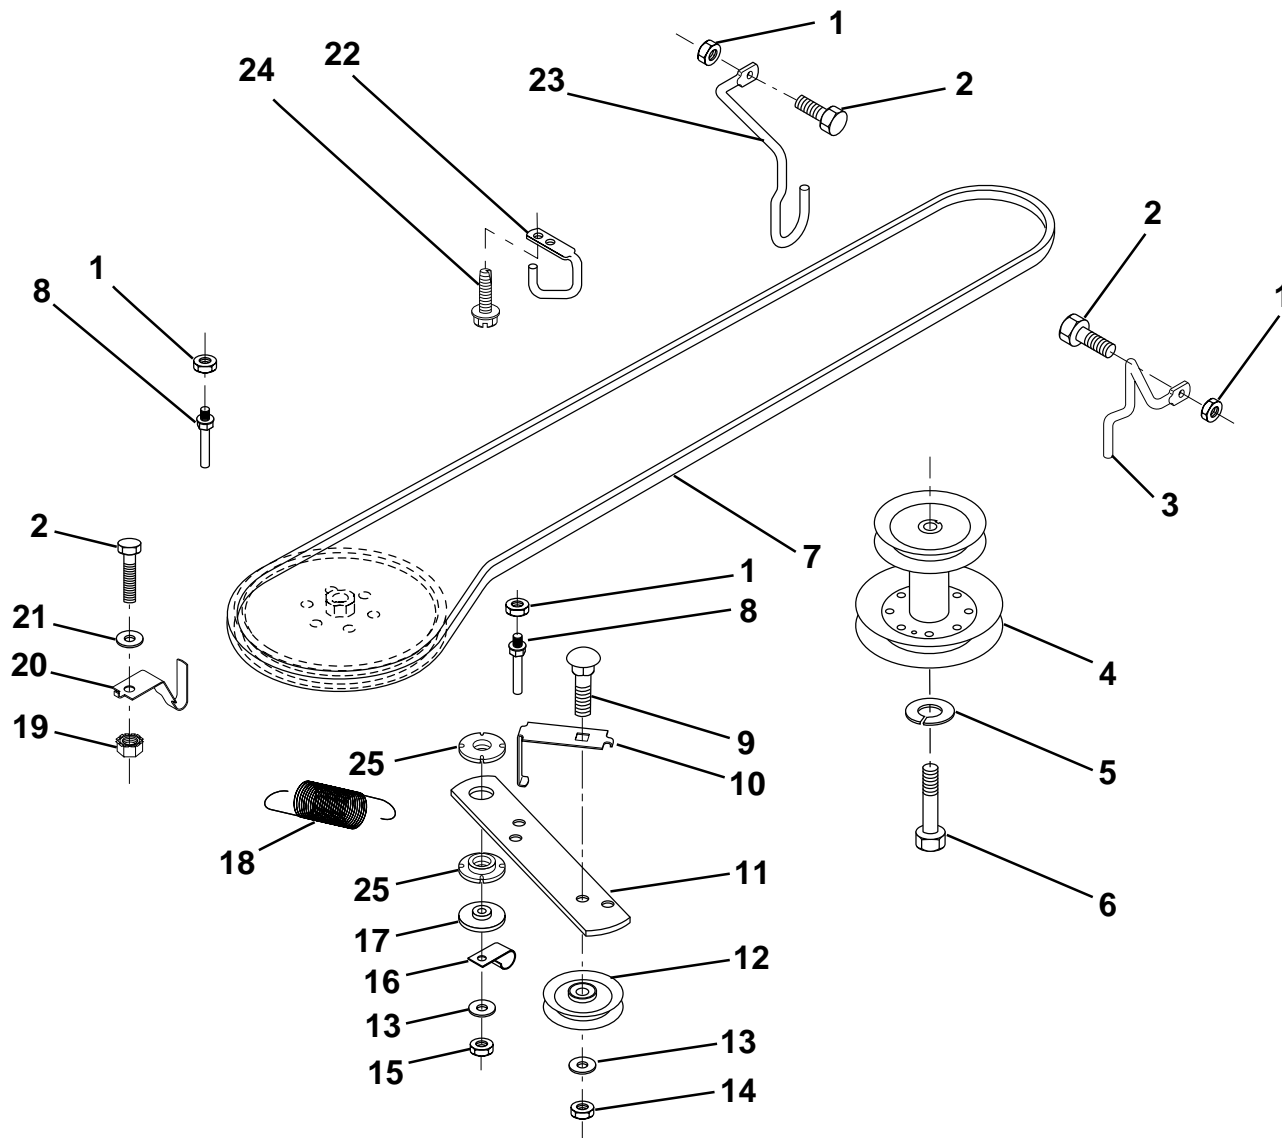

REPAIR PARTS

TRACTOR - MODEL NO. LT130 (HE1336H), PRODUCT NO. 954 82 00-81
GROUND DRIVE

KEY NO.	PART NO.	DESCRIPTION	KEY NO.	PART NO.	DESCRIPTION
1	873680500	Nut Crownlock 5/16-18	15	873680600	Nut, Crownlock 3/8-16
2	874760512	Bolt, Hex Hd 5/16-18 UNC x 3/4	16	532126471	Clip, Insulated
3	532141342	Keeper, Mower Drive, R. H.	17	532150932	Spacer, Retainer
4	532138029	Pulley, Engine	18	532131459	Spring Extension
5	810040700	Washer, Lock 7/16	19	873510500	Nut, Keps 5/16-18 UNC
6	871170744	Bolt Hex 7/16-20 Gr. 5	20	532139919	Keeper, T/A Ground Drive Belt
7	531005025	Traction V-Belt, Drive	21	819111016	Washer 11/32 x 5/8 x 16 Ga.
8	532123405	Keeper, T/A Ground Drive Belt	22	532123404	Keeper, Frame Ground Drive Belt
9	872140612	Bolt, Carr. 3/8-16 UNC x 1-1/2	23	532140916	Keeper, Mower Drive, L. H.
10	532123396	Keeper, Belt Ground Drive Idler	24	817720408	Screw, Thd Cut 1/4-20 x 1/2
11	532150926	Arm, Ground Drive Clutch	25	532150935	Bushing Nylon
12	532123674	Idler, Flat			
13	819131316	Washer 13/32 x 13/16 x 16 Ga.			
14	873930600	Nut, Centerlock 3/8-16 Unc			

NOTE: All component dimensions given in U.S. inches
1 inch = 25.4 mm

HARDWARE SHOWN LARGER FOR EASIER IDENTIFICATION