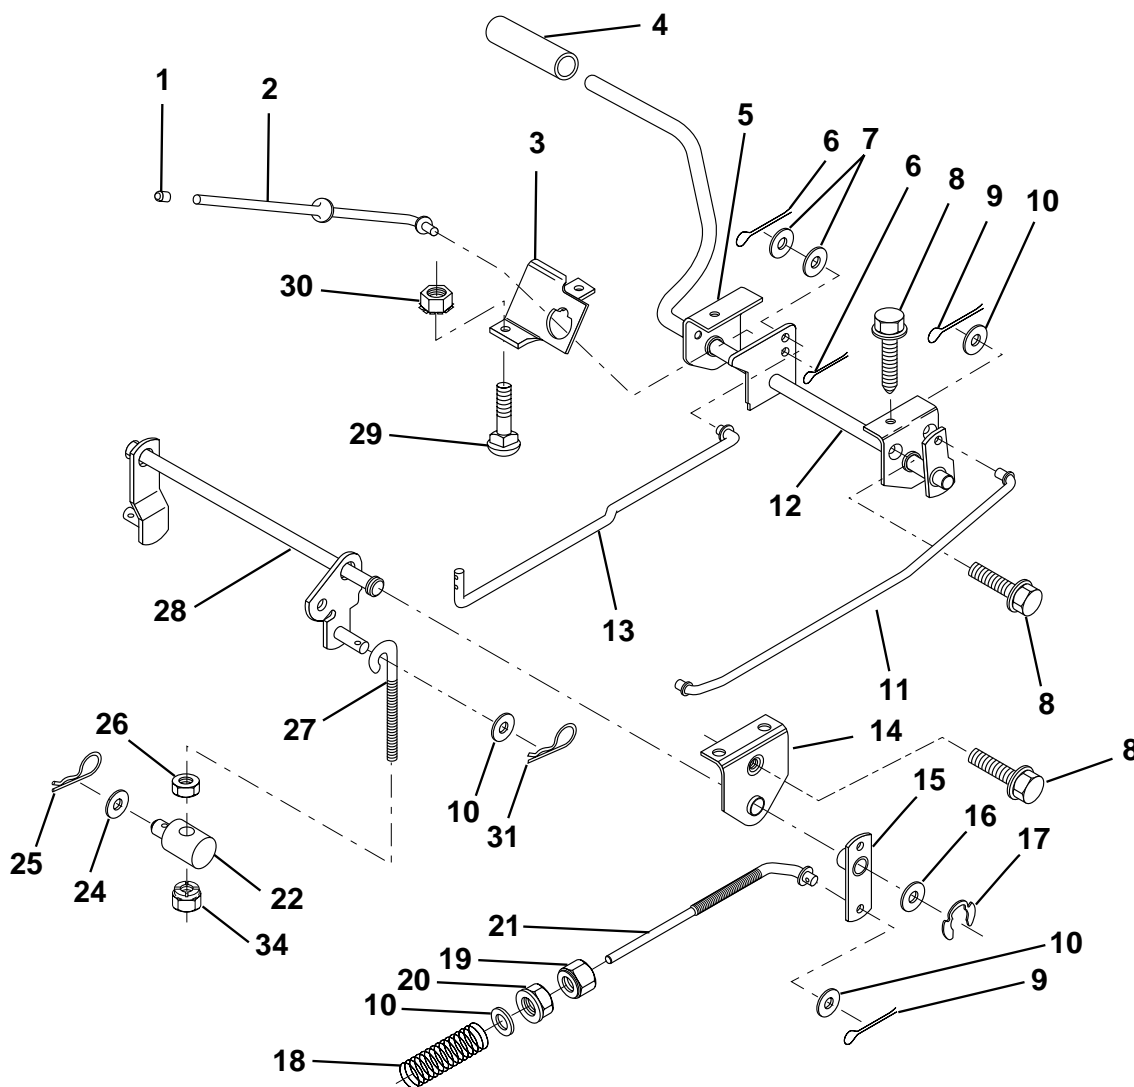

REPAIR PARTS

TRACTOR - MODEL NO. LT130 (HE1336H), PRODUCT NO. 954 82 00-81

BRAKE / REAR MOWER LIFT ASSEMBLY

KEY NO.	PART NO.	DESCRIPTION	KEY NO.	PART NO.	DESCRIPTION
1	532071673	Cap, Plunger	17	812000034	Ring, Klip
2	532123436	Rod, Parking Brake	18	532151332	Spring, Brake Rod
3	532123437	Bracket, Parking Brake	19	873350600	Nut, Hex, Jam 3/8-16 UNC
4	532008156	Cover, Pedal	20	873800600	Nut, Lock Hex W/ns. 3/8-16
5	532122504	Bracket, Clutch/Brake Pedal, L.H.	21	532131460	Rod, Rear Brake
6	876020312	Pin, Cotter 3/32 x 3/4	22	532144585	Trunnion, Lift
7	819131016	Washer 13/32 x 5/8 x 16 Ga.	24	819132012	Washer 13/32 x 1-1/4 x 12 Ga.
8	817490508	Screw, Hex, Thd. Roll. 5/16-18 x 1/2	25	532124961	Spring, Retainer
9	876020412	Pin, Cotter 1/8 x 3/4	26	873930600	Nut, Centerlock 3/8-16 UNC
10	819131316	Washer 13/32 x 13/16 x 16 Ga.	27	532127369	Link, Threaded
11	532123543	Rod, Brake Front	28	532140776	Assembly, Rear Mower Lift
12	532139933	Assembly, Clutch/Brake Pedal	29	872110506	Bolt, Carriage 5/16-18 UNC x 3/4
13	532123394	Rod, Clutch	30	873510500	Nut, Keps 5/16-16 UNC
14	532121978	Bracket, Lift, Shaft	31	532124660	Retainer, Spring
15	532133332	Assembly, Brake, Pivot, Arm	34	873680600	Nut, Crownlock
16	819251816	Washer 25/32 x 1-1/8 x 16 Ga.			

NOTE: All component dimensions given in U.S. inches
1 inch = 25.4 mm

HARDWARE SHOWN LARGER FOR EASIER IDENTIFICATION