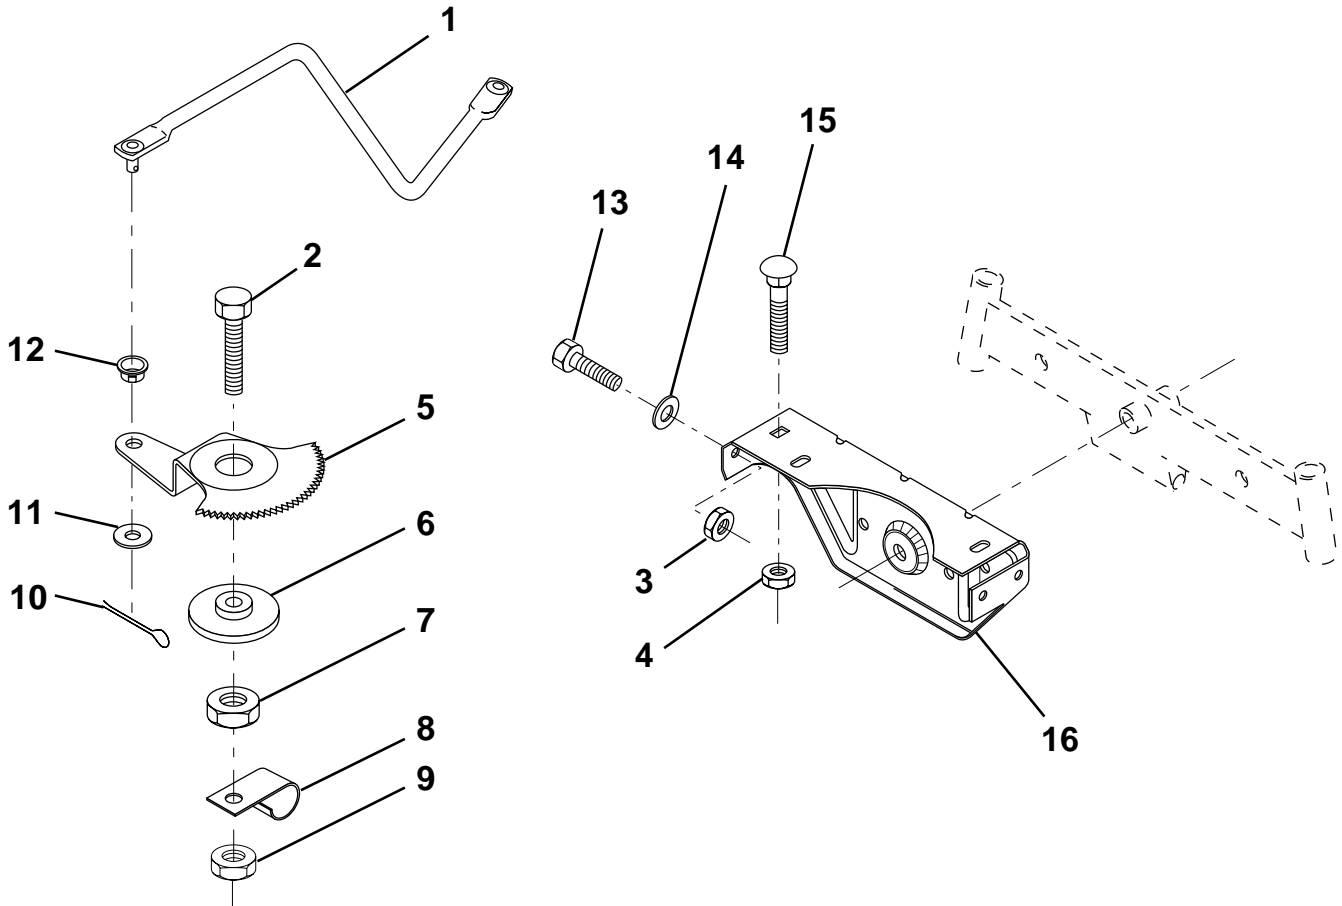

KEY NO.	PART NO.	DESCRIPTION
14	532126115	Knob, Height Stop
15	532122023	Adjustment, Quadrant Height
16	532124346	Nut, Self-Threading 3/16-18
17	872110404	Bolt, Carriage 1/4-20 x 1/2 Gr. 5
18	532130745	Support Assembly, Dash
19	532134744	Brace, Cross
20	817060408	Screw, Self-Tapping 1/4-20 x 1/2
21	532134014	Plug Dome Black
25	817720410	Screw Hex Thd Cut 1/4-20 x 5/8

KEY NO.	PART NO.	DESCRIPTION
1	532124416	Insert, Wheel, Steering
2	810040600	Washer, Lock Hvy Hlcl
3	819133812	Washer 12/32 x 2-3/8 x 12 Ga.
4	532124415	Wheel, Steering
5	532127396	Sleeve, Steering
6	532152927	Screw TT #10-32 x 5 x 3/8 Flange
7	532155104	Bushing Steering
8	532147391	Shaft, Steering
9	532124210	Clip, Steering
10	532123438	Bushing, Lower, Steering

KEY NO.	PART NO.	DESCRIPTION
11	812000045	Ring, Retaining
12	819211616	Washer 21/32 x 1 x 16 Ga.
13	532100711	Adaptor, Wheel, Steering
14	532153720	Extension Shaft Steering
15	874780520	Bolt Fin Hex 5/16-18 Unc x 1-1/4
16	873800500	Nut, Lock Hex w/Ins. 5/16-18
17	874780616	Bolt Fin Hex 3/8-16 UNC x 1

KEY NO.	PART NO.	DESCRIPTION
1	532132566	Link, Drag
2	874780828	Bolt, Fin Hex 1/2-13 x 1-3/4
3	873680500	Nut, Crownlock 5/16-18
4	873680600	Nut, Crownlock 3/8-16
5	532121926	Gear, Sector
6	532121927	Bushing
7	873030800	Nut, Heavy Hex Top Lock 1/2-13UNC
8	532126472	Clip, Insulated
9	873680800	Nut, Crownlock 3/8-16