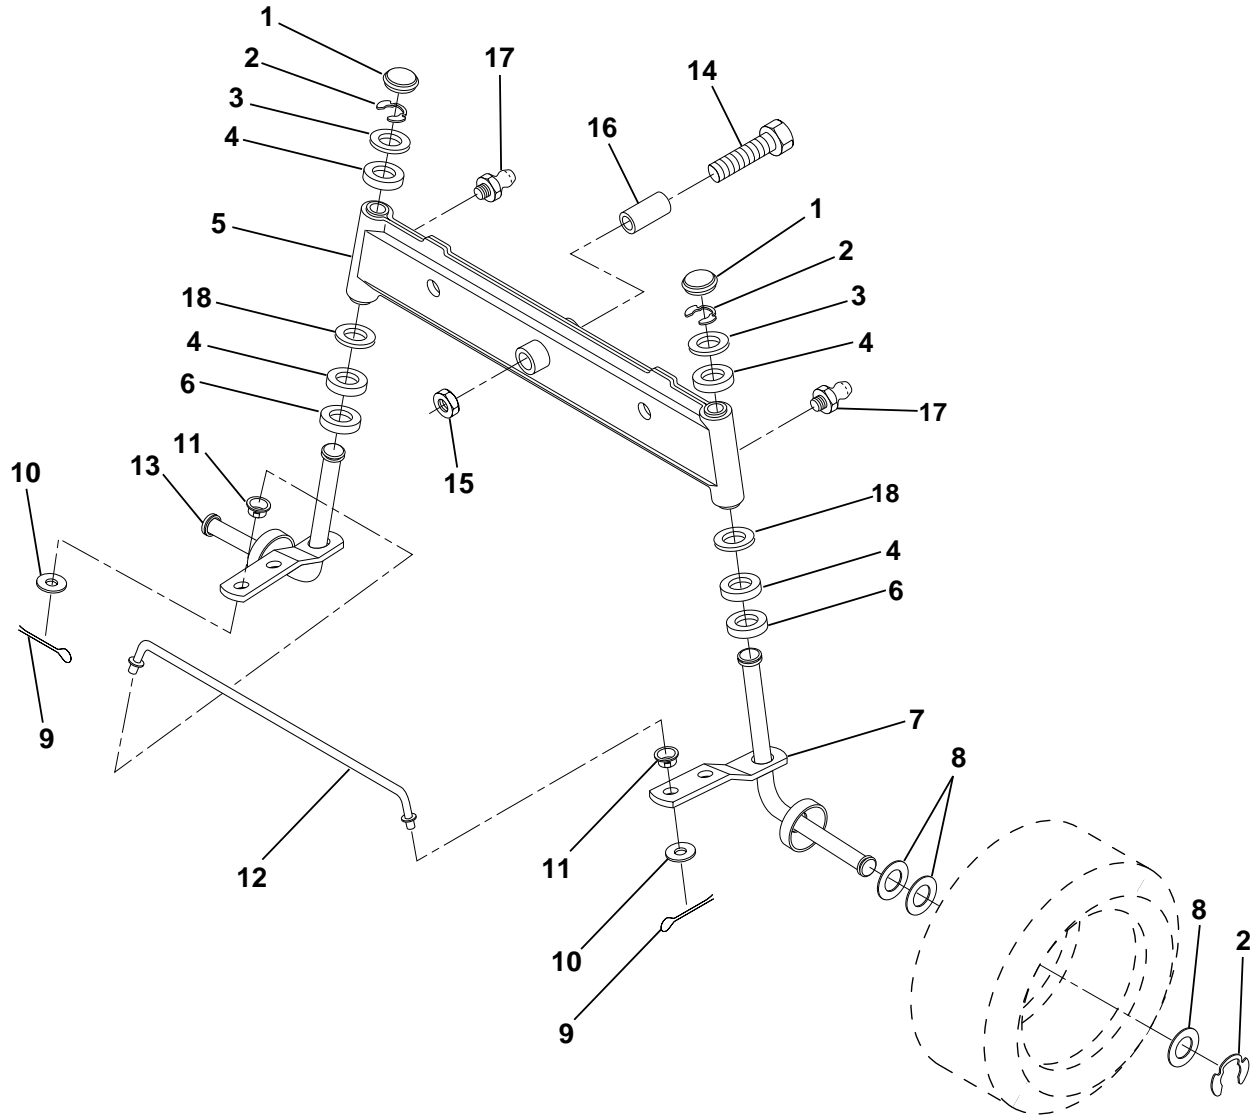

KEY NO.	PART NO.	DESCRIPTION
1	532132566	Link, Drag
2	874780828	Bolt, Fin Hex 1/2-13 x 1-3/4
3	873680500	Nut, Crownlock 5/16-18
4	873680600	Nut, Crownlock 3/8-16
5	532121926	Gear, Sector
6	532121927	Bushing
7	873030800	Nut, Heavy Hex Top Lock 1/2-13UNC
8	532126472	Clip, Insulated
9	873680800	Nut, Crownlock 3/8-16

KEY NO.	PART NO.	DESCRIPTION
10	876020412	Pin, Cotter 1/8 x 3/4
11	819131316	Washer, 13/32 x 13/16 x 16 Ga.
12	532126847	Bushing
13	874760512	Bolt, Hex Hd. 5/16-18 UNC x 3/4
14	819111416	Washer 11/32 x 7/8 x 16 Ga.
15	872110606	Bolt, Carriage 3/8-16 UNC x 3/4
16	532137096	Support, Front Axle

NOTE: All component dimensions given in U.S. inches
1 inch = 25.4 mm

HARDWARE SHOWN LARGER FOR EASIER IDENTIFICATION

REPAIR PARTS

TRACTOR - MODEL NO. LT130 (HE1336H), PRODUCT NO. 954 82 00-81

FRONT AXLE

KEY NO.	PART NO.	DESCRIPTION
1	532121232	Cap, Spindle
2	812000029	Ring, Clip
3	532121748	Washer 25/32 x 1-5/8 x 16 Ga.
4	532124937	Bearing, Col Strg.
5	532142033	Axle, Front
6	532124931	Bearing, Thrust
7	532161826	Spindle, R.H. Asm.
8	532121749	Washer 25/32 x 1-1/4 x 16 Ga.
9	876020412	Pin, Cotter 1/8 x 3/4
10	819131316	Washer 13/32 x 13/16 x 16 Ga.
11	532126847	Bushing

KEY NO.	PART NO.	DESCRIPTION
12	532130465	Rod, Tie
13	532161827	Spindle, L.H. Asm.
14	874011056	Bolt, Hex 5/8-11 x 3-1/2
15	873901000	Locknut, Flange 5/8-11
16	532110438	Spacer, Bearing
17	532124836	Fitting, Grease
18	819272016	Washer 27/32 x 1-1/4 x 16 Ga.