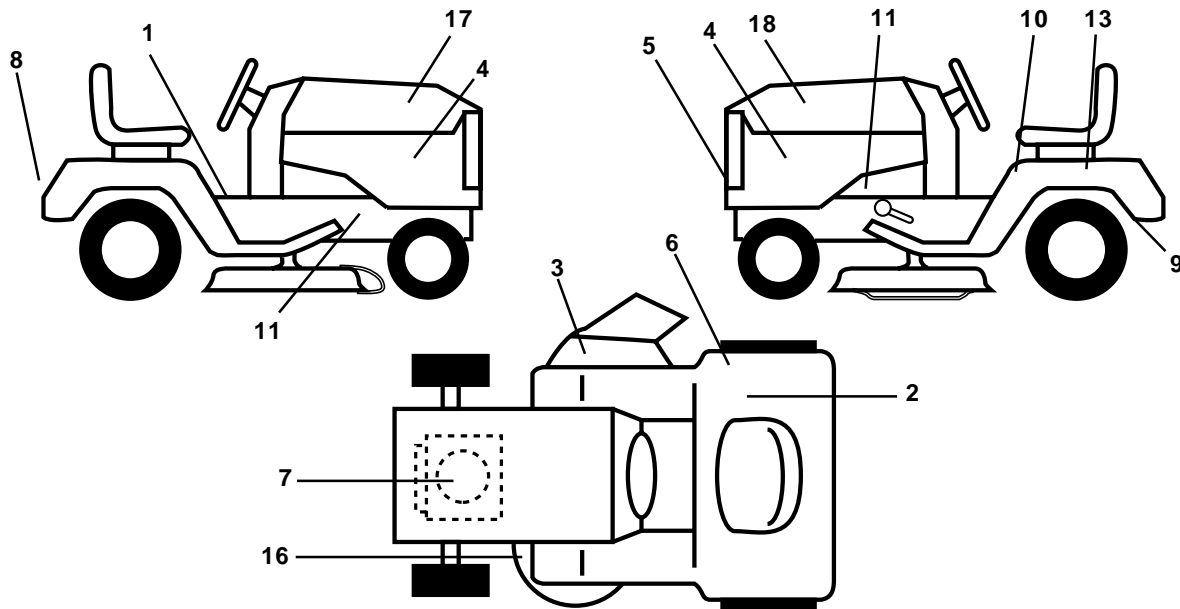

REPAIR PARTS

TRACTOR - MODEL NO. LT130 (HE1336H), PRODUCT NO. 954 82 00-81

DECALS

KEY NO.	PART NO.	DESCRIPTION
1	532159739	Decal, Operating Inst.
2	532126187	Decal, 100 DBA Cert.
3	532145494	Decal, Cutfinger
4	532159713	Decal, Panel Side B&S Husq.
5	532150616	Decal, Logo, Grille
7	532170848	Decal, Engine
6	532145437	Decal, Europe Stand. CE Tractors
8	532150617	Decal, Logo, Fender
9	532162598	Decal, Drawbar Load Limit
10	532145498	Decal, Read Owner's Manual
11	532159736	Decal, Chassis Hot Muffler

KEY NO.	PART NO.	DESCRIPTION
13	532145005	Decal, Caution, Battery
16	532136830	Decal, V-Belt Schematic
17	532151986	Decal, Hood LT130
18	532151987	Decal, Hood LT130
--	532138311	Decal, Height Adjust
--	532172218	Manual, Operator's (Euro.)
--	532172219	Manual, Operator's (Scand.)
Available accessories not included with tractor:		
--	C36	Rear Bagger
--	MK360	Mulcher Plate