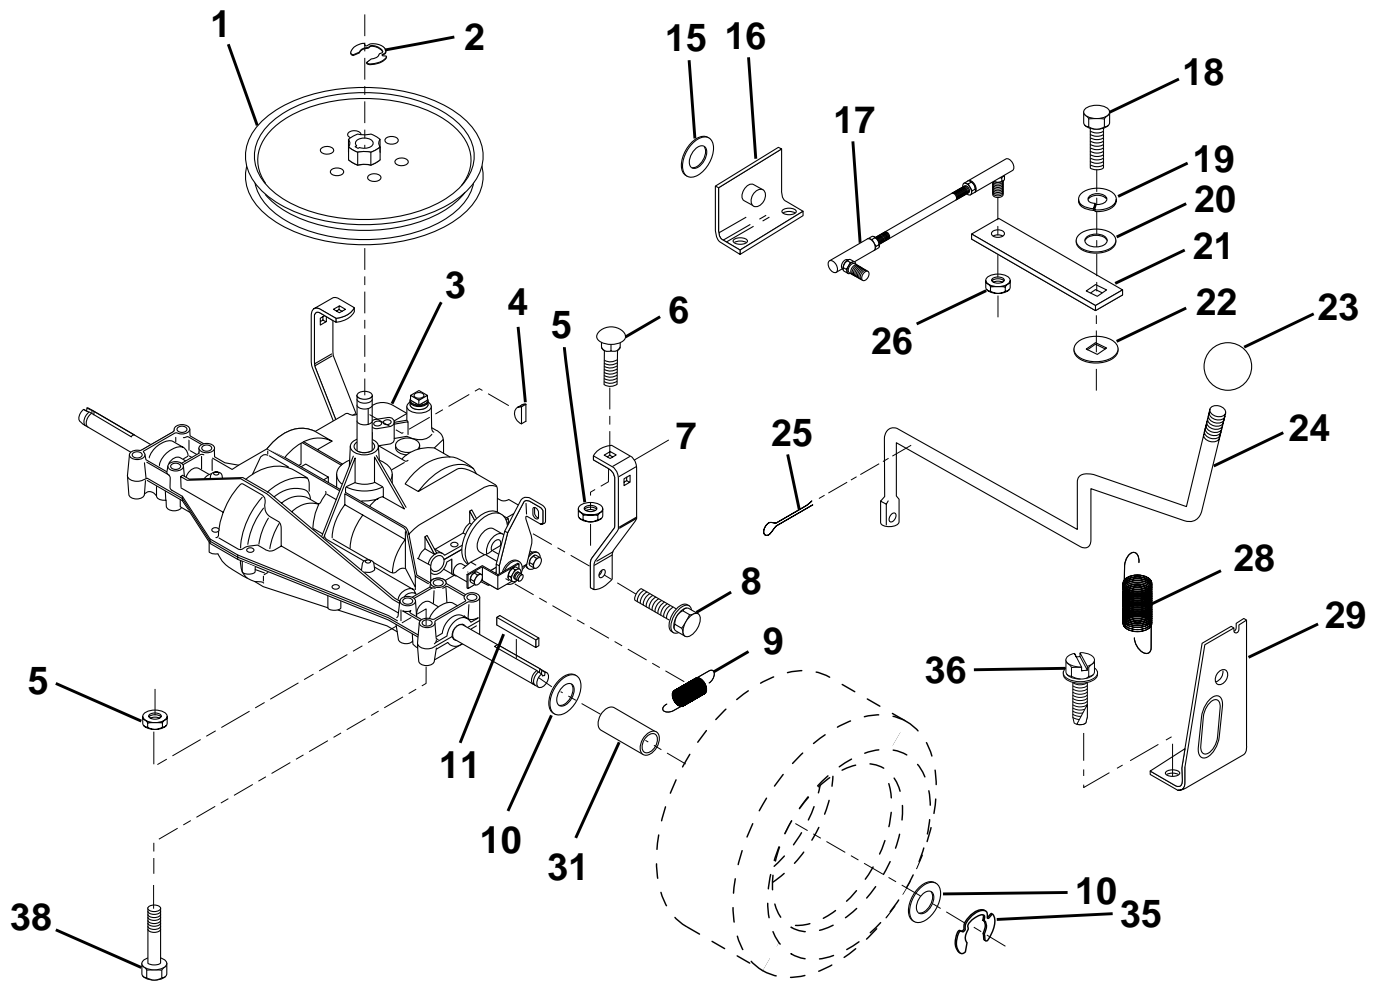

NOTE: All component dimensions given in U.S. inches
1 inch = 25.4 mm

HARDWARE SHOWN LARGER FOR EASIER IDENTIFICATION

REPAIR PARTS

TRACTOR - MODEL NO. LT130 (HE1336H), PRODUCT NO. 954 82 00-81
GROUND DRIVE

KEY NO.	PART NO.	DESCRIPTION	KEY NO.	PART NO.	DESCRIPTION
1	873680500	Nut Crownlock 5/16-18	15	873680600	Nut, Crownlock 3/8-16
2	874760512	Bolt, Hex Hd 5/16-18 UNC x 3/4	16	532126471	Clip, Insulated
3	532141342	Keeper, Mower Drive, R. H.	17	532150932	Spacer, Retainer
4	532138029	Pulley, Engine	18	532131459	Spring Extension
5	810040700	Washer, Lock 7/16	19	873510500	Nut, Keps 5/16-18 UNC
6	871170744	Bolt Hex 7/16-20 Gr. 5	20	532139919	Keeper, T/A Ground Drive Belt
7	531005025	Traction V-Belt, Drive	21	819111016	Washer 11/32 x 5/8 x 16 Ga.
8	532123405	Keeper, T/A Ground Drive Belt	22	532123404	Keeper, Frame Ground Drive Belt
9	872140612	Bolt, Carr. 3/8-16 UNC x 1-1/2	23	532140916	Keeper, Mower Drive, L. H.
10	532123396	Keeper, Belt Ground Drive Idler	24	817720408	Screw, Thd Cut 1/4-20 x 1/2
11	532150926	Arm, Ground Drive Clutch	25	532150935	Bushing Nylon
12	532123674	Idler, Flat			
13	819131316	Washer 13/32 x 13/16 x 16 Ga.			
14	873930600	Nut, Centerlock 3/8-16 Unc			

NOTE: All component dimensions given in U.S. inches
1 inch = 25.4 mm

HARDWARE SHOWN LARGER FOR EASIER IDENTIFICATION

REPAIR PARTS

TRACTOR - MODEL NO. LT130 (HE1336H), PRODUCT NO. 954 82 00-81

TRANSAXLE

KEY NO.	PART NO.	DESCRIPTION
1	532123385	Pulley
2	812000028	Ring, Retainer
3	-----	Transaxle, Peerless (206-545C) (Order parts from transaxle manf.)
4	532125096	Key, Woodruff #9
5	873680500	Nut, Crownlock 5/16-18
6	872140506	Bolt, Carriage 5/16-18 UNC x 3/4
7	532123378	Strap, Torque
8	817060512	Screw 5/16-18 x 3/4
9	532146682	Spring, Brake
10	532121749	Washer 25/32 x 1-1/4 x 16 Ga.
11	532123583	Key, Square
15	819171616	Washer 17/32 x 1 x 16 Ga.
16	532124600	Support, Handle Shift LH
17	532126293	Link, Shift
18	874550412	Bolt, Fin Hex 1/4-28 UNF x 3/4 Gr. 8
19	810040400	Washer, Lock 1/4