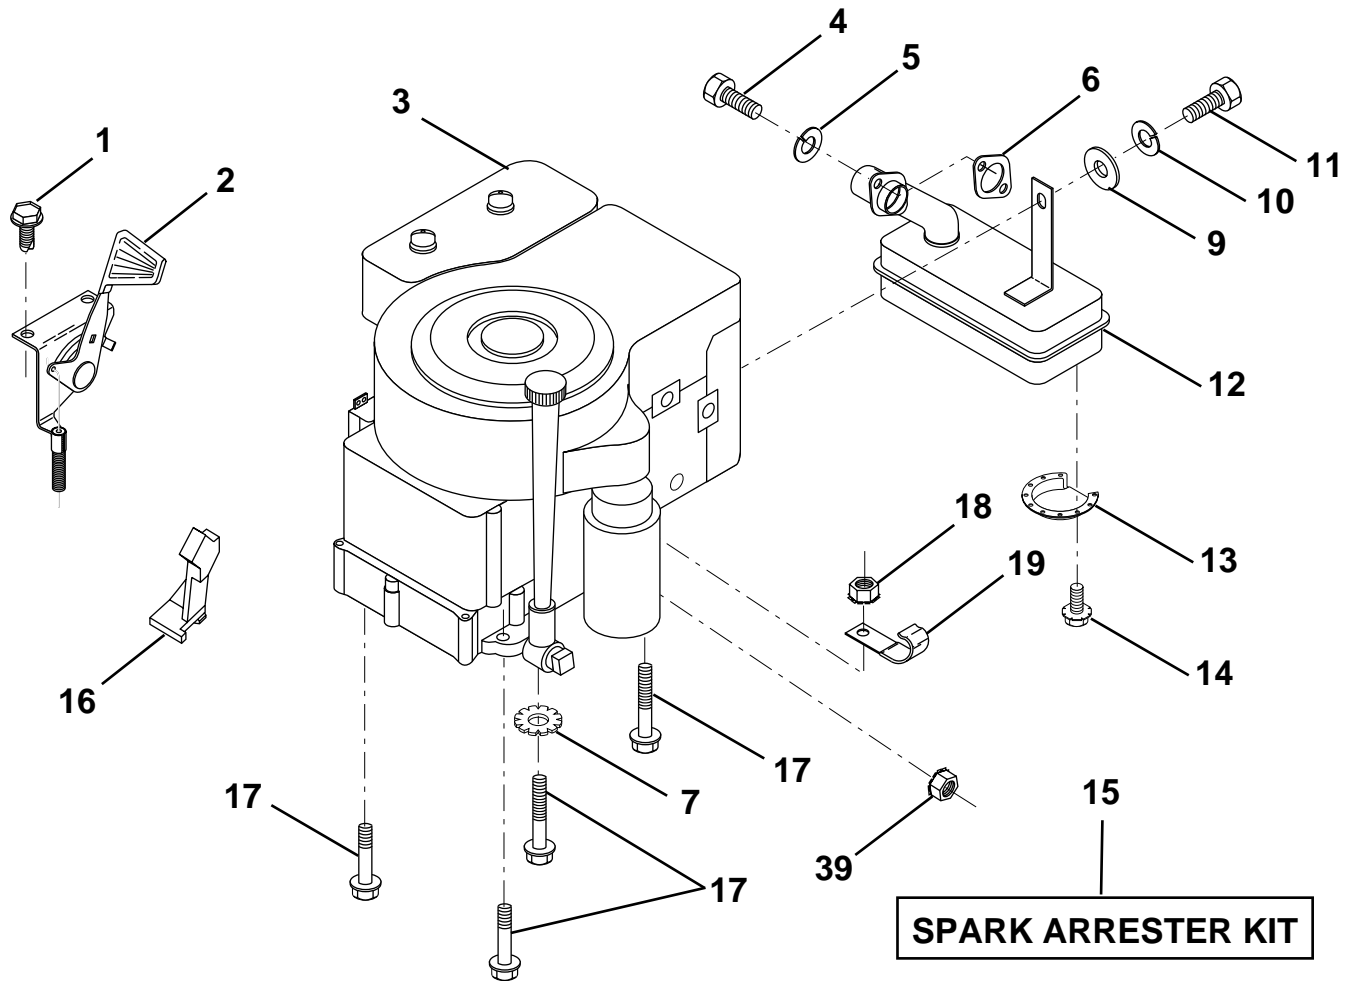

KEY NO.	PART NO.	DESCRIPTION
12	532130465	Rod, Tie
13	532161827	Spindle, L.H. Asm.
14	874011056	Bolt, Hex 5/8-11 x 3-1/2
15	873901000	Locknut, Flange 5/8-11
16	532110438	Spacer, Bearing
17	532124836	Fitting, Grease
18	819272016	Washer 27/32 x 1-1/4 x 16 Ga.

NOTE: All component dimensions given in U.S. inches
1 inch = 25.4 mm

HARDWARE SHOWN LARGER FOR EASIER IDENTIFICATION

REPAIR PARTS

TRACTOR - MODEL NO. LT130 (HE1336H), PRODUCT NO. 954 82 00-81

BRAKE / REAR MOWER LIFT ASSEMBLY

NOTE: All component dimensions given in U.S. inches
1 inch = 25.4 mm

HARDWARE SHOWN LARGER FOR EASIER IDENTIFICATION

REPAIR PARTS

TRACTOR - MODEL NO. LT130 (HE1336H), PRODUCT NO. 954 82 00-81
ENGINE

KEY NO.	PART NO.	DESCRIPTION
1	817720410	Screw, Hex Thd. Cut 1/4-20 x 5/8
2	532133025	Control, Throttle
3	-----	Engine, Briggs & Stratton Model No. 28R707
4	871070512	Screw, Hex, Cap 5/16-18 x 3/4
5	810040500	Washer, Lock Heavy Helical Spring 5/16
6	532165291	Gasket, Exhaust
7	811050600	Washer, Lock Ext. Tooth 3/8
9	819101216	Washer 5/16 x 3/4 x 16
10	810040400	Washer, Lock Heavy Helical Spring 1/4
11	-----	Bolt, Hex Fin. (Order from Eng. Mfg.)