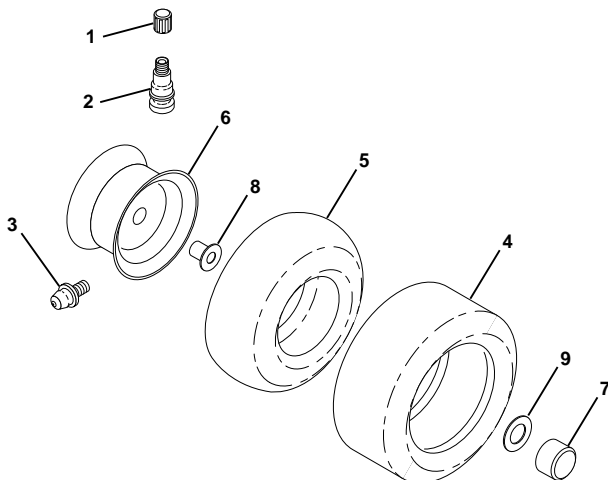

WHEELS & TIRES

KEY NO.	PART NO.	DESCRIPTION
1	532059192	Cap, Valve
2	532065139	Stem, Valve
3	532124957	Fitting, Grease\ (Front Wheels Only)
4	532137422	Tire, Front
4	532132703	Tire, Rear
5	532059904	Tube, Front (Optional Service Items Only)
5	532008134	Tube, Rear (Optional Service Items Only)
6	532142039	Rim, Front
6	532141652	Rim, Rear
7	532104757	Cap, Hub
8	532124959	Bearing Flange
9	532121748	Washer 25/32 x 1-5/8 x 16 Ga.
--	532144334	Sealant, Tire (10 oz. Tube)

NOTE: All component dimensions given in U.S. inches
1 inch = 25.4 mm