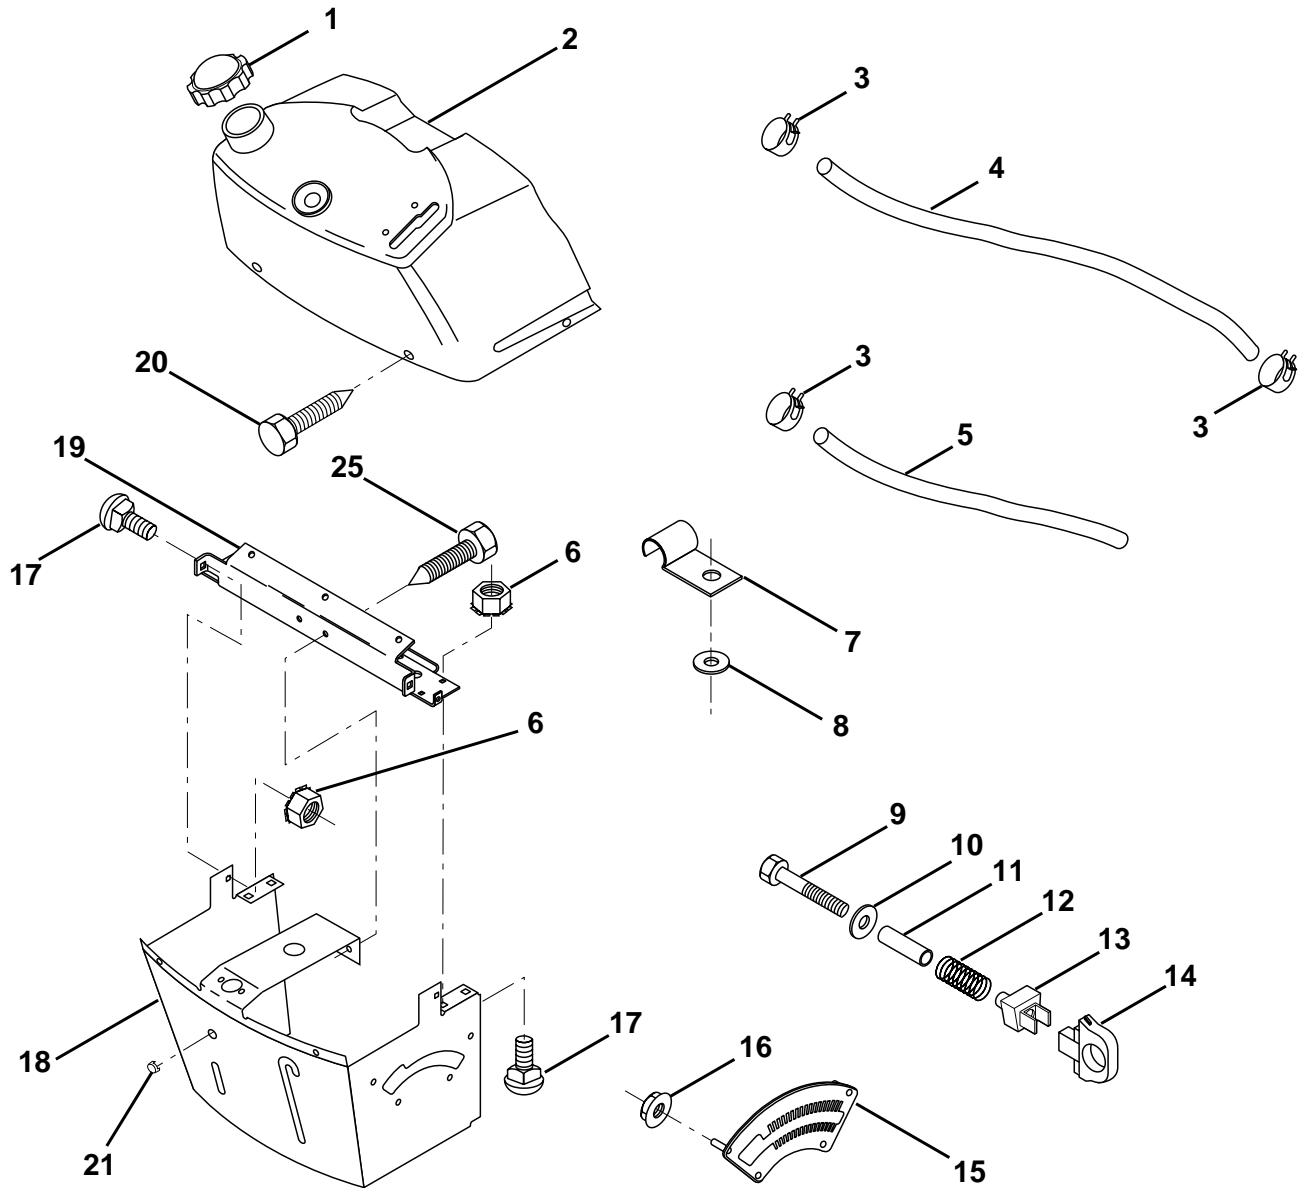

NOTE: All component dimensions given in U.S. inches
1 inch = 25.4 mm

HARDWARE SHOWN LARGER FOR EASIER IDENTIFICATION

REPAIR PARTS

TRACTOR - MODEL NO. LT130 (HE1336H), PRODUCT NO. 954 82 00-81
SEAT

KEY NO.	PART NO.	DESCRIPTION
1	872050412	Bolt, Carriage 1/4-20 x 1-1/2
2	532140838	Seat
3	532155925	Pan, Seat
4	873800500	Nut, Lock Hex w/Ins. 5/16-18
5	532153236	Bolt, Shoulder 5/16-18
6	532145006	Clip, Push-In
7	532166369	Knob, Seat
8	874760616	Bolt, Fin Hex 3/8-16 UNC x 1
9	532140551	Bracket, Pivot Seat
11	819133210	Washer 12/32 x 2 x 10 Ga.
12	873800600	Nut, Lock Hex w/Wsh 3/8-16

KEY NO.	PART NO.	DESCRIPTION
15	819171912	Washer, 17/32 x 1-3/16 x 12 Ga.
16	532127018	Bolt, Shoulder
17	532121246	Bracket, Switch, Mounting
18	532123976	Nut, Hex Large Flange Lock
19	532121248	Bushing, Snap
20	532121250	Spring, Compression
21	532134300	Spacer, Split 28 Id. x .96 Lg.

NOTE: All component dimensions given in U.S. inches
1 inch = 25.4 mm

HARDWARE SHOWN LARGER FOR EASIER IDENTIFICATION

REPAIR PARTS

TRACTOR - MODEL NO. LT130 (HE1336H), PRODUCT NO. 954 82 00-81

DASH

KEY NO.	PART NO.	DESCRIPTION
1	532142187	Cap, Fuel
2	532138395	Assembly, Dash & Fuel Tank
3	532123487	Clamp, Hose
4	532008544	Line, Fuel
5	532008548	Line, Fuel
6	873640400	Nut, Hex, Keps 1/4-20
7	532124996	Clip, Fuel Line
8	819091216	Washer 9/32 x 3/4 x 16 Ga.
9	874760428	Bolt, Hex, Fin 1/4-20 x 1-3/4
10	819091413	Washer 11/32 x 11/16 x 16 Ga.
11	532121249	Spacer, Split
12	532003720	Spring
13	532126450	Clip, Height Adjustment

KEY NO.	PART NO.	DESCRIPTION
14	532126115	Knob, Height Stop
15	532122023	Adjustment, Quadrant Height
16	532124346	Nut, Self-Threading 3/16-18
17	872110404	Bolt, Carriage 1/4-20 x 1/2 Gr. 5
18	532130745	Support Assembly, Dash
19	532134744	Brace, Cross
20	817060408	Screw, Self-Tapping 1/4-20 x 1/2
21	532134014	Plug Dome Black
25	817720410	Screw Hex Thd Cut 1/4-20 x 5/8