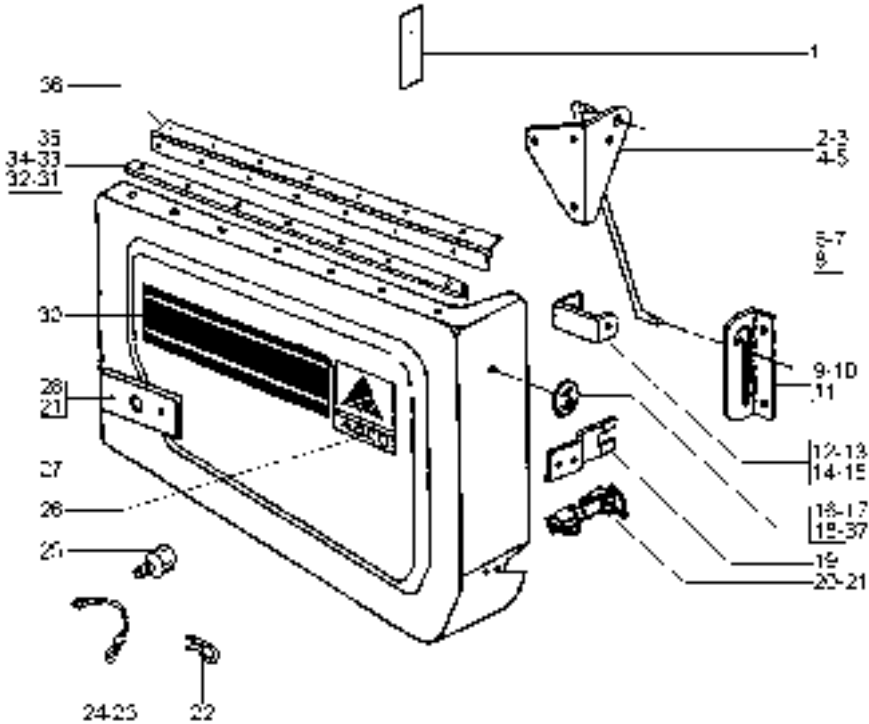

[A] CENTRAL
 CENTER
 CENTRAL

Protetor
Protector
Protector

Lado Esquerdo
Left Hand
Lado Izquierdo

230-570

Até Nº Série 16' - 7s000011, 18' - 7s000064, 20' - 7s000069, 25' - 7s002228, 30' - 7s000650
Up To S/N 16' - 7s000011, 18' - 7s000064, 20' - 7s 000069, 25' - 7s002228, 30' - 7s000650
Hasta El N/S 16' - 7s000011, 18' - 7s000064, 20' - 7s000069, 25' - 7s002228, 30' - 7s000650