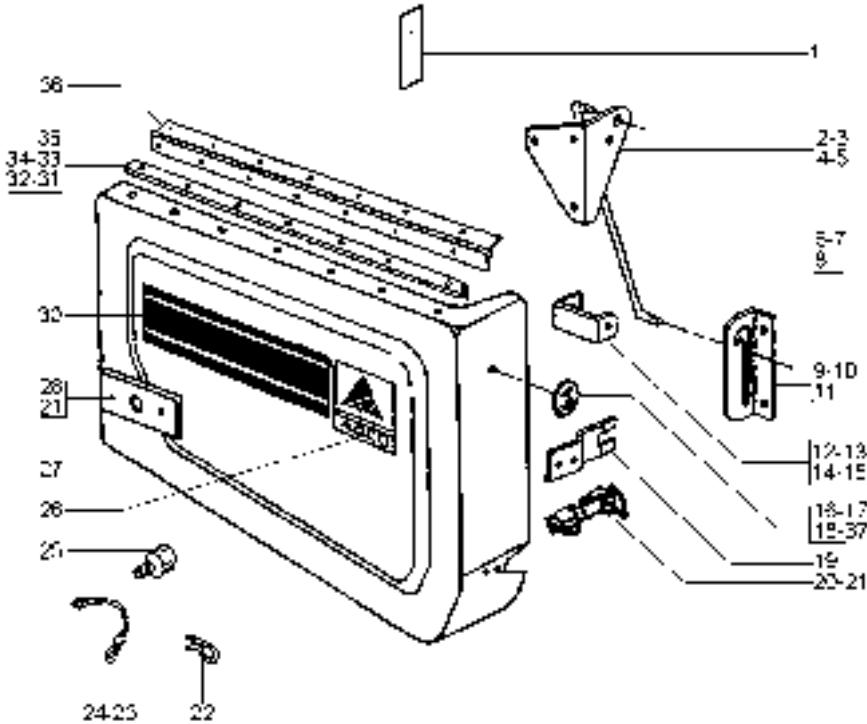

Protetor
Protector
Protector

Lado Esquerdo
Left Hand
Lado Izquierdo

230-570

Até Nº Série 16' - 7s000011, 18' - 7s000064, 20' - 7s000069, 25' - 7s002228, 30' - 7s000650
Up To S/N 16' - 7s000011, 18' - 7s000064, 20' - 7s 000069, 25' - 7s002228, 30' - 7s000650
Hasta El N/S 16' - 7s000011, 18' - 7s000064, 20' - 7s000069, 25' - 7s002228, 30' - 7s000650

28 6231383M1	➡ 18' - 7S000050 25' - 7S002220 30' - 7S000636	1 ESPAÇADOR SPACER PIEZA DISTANCIA
30 6202244M1	▲	1 DECAL DECAL CALCOMANIA
31 71368924		1 SUPORTE BRACKET SOPORTE
31 6210049M1	➡ 20' - 7S000060	1 CANTONEIRA ANGLE ANGULO
31 6210049M1	25" ↔ 4S001401 7S000060	1 CANTONEIRA ANGLE ANGULO
31 6210049M1	30" ↔ 4S000157 7S000636	1 CANTONEIRA ANGLE ANGULO
32 70925160		19 REBITE RIVET REMACHE
33 70918155		7 PARAFUSO BOLT PERNO
34 70916964		8 ARRUELA WASHER ARANDELA
35 70920435		8 PORCA NUT TUERCA
36 71361225		1 DOBRADIÇA HINGE BISAGRA
37 70917365		1 ARRUELA WASHER ARANDELA

[A] VERMELHO
RED
ROJO