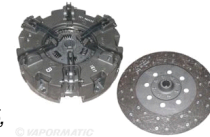

VPG9104 1 Clutch kit

Advantage 65, Advantage 65F, Advantage 65V, Advantage 75, Advantage 75F, Advantage 75V, Advantage 85, Advantage 85F, Advantage 85V, Advantage 95, Atlas 100, Atlas 70, Atlas 75, Atlas 80, Atlas 85, Atlas 90, Blizzard 65, Blizzard 75, Blizzard 85, Blizzard 95, Ghibli 100, Ghibli 105, Ghibli 80, Ghibli 85, Ghibli 90, Ghibli 95, Powerfarm 105, Powerfarm 75, Powerfarm 85, Powerfarm 95, Rex 100, Rex 100V, Rex 105F, Rex 70, Rex 70V, Rex 75F, Rex 80, Rex 80V, Rex 85F, Rex 85V, Rex 90, Rex 90V, Rex 95F, Trekker 100, Trekker 100F, Trekker 105, Trekker 105F, Trekker 65F, Trekker 70, Trekker 70F, Trekker 75, Trekker 75F, Trekker 80, Trekker 80F, Trekker 85, Trekker 90, Trekker 90F, Trekker 95, Trekker 95F, Vigneti 65V, Vigneti 75V, 6560V, 6860, 6870, 6880, 6880VM, 7560, 7860, 7870, 7880, 7880VM, 8860, 8870, 8880, 8880HC, 8880VM, 9060, 9080, 9080HC, 9880, 9880HC
For technical details please visit www.vapormatic.com