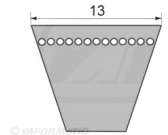

For technical details please visit www.vapormatic.com

New Product Introductions

LANDINI

Ancillaries

10mm Fan belt

Part No.	OEM N	Qty	Part Description
VLM5165		1	Fan belt - AVX13X1200LA

5830

For technical details please visit www.vapormatic.com