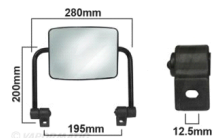

Mirror head and bracket

Part No.	OEM N	Qty	Part Description

VLD1056		1	Mirror assembly

Flat mirror head

16000, 16500

For technical details please visit www.vapormatic.com