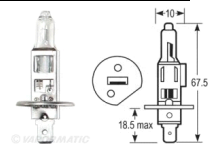

Rotating beacon bulb - 12 volt

Part No.	OEM N	Qty	Part Description

VLC0448		1	Bulb - 12V 55W

H1 Halogen Headlamp bulb (12v 55W) supplied in a pack of 1.

Various Models

For technical details please visit www.vapormatic.com