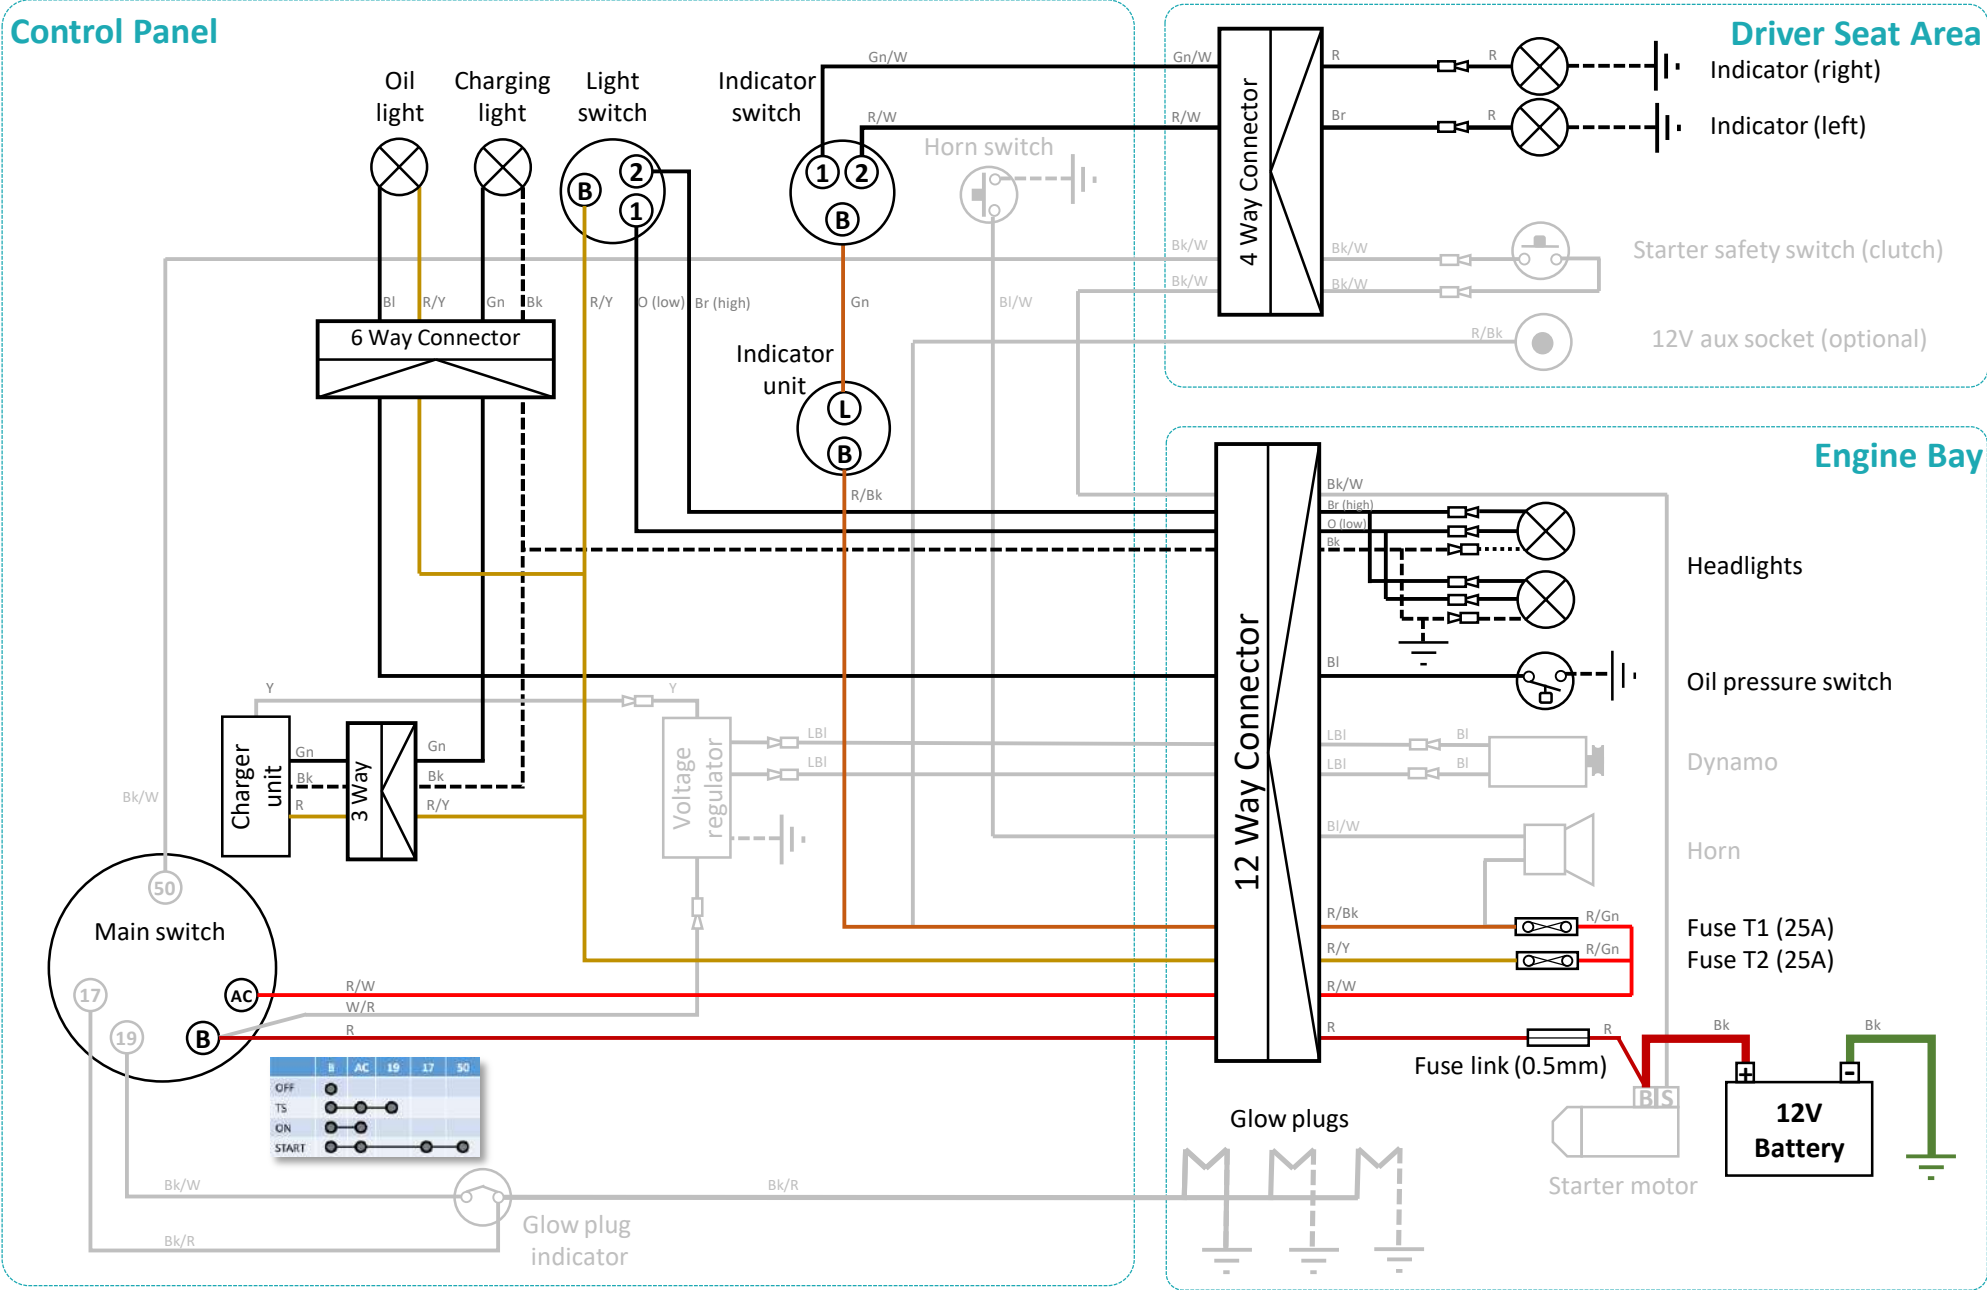

Kobota B1600 Wiring Diagram - Full

Kobota B1600 Wiring Diagram – Power Supply & Charging

Kobota B1600 Wiring Diagram - Lights

Kobota B1600 Wiring Diagram - Starting