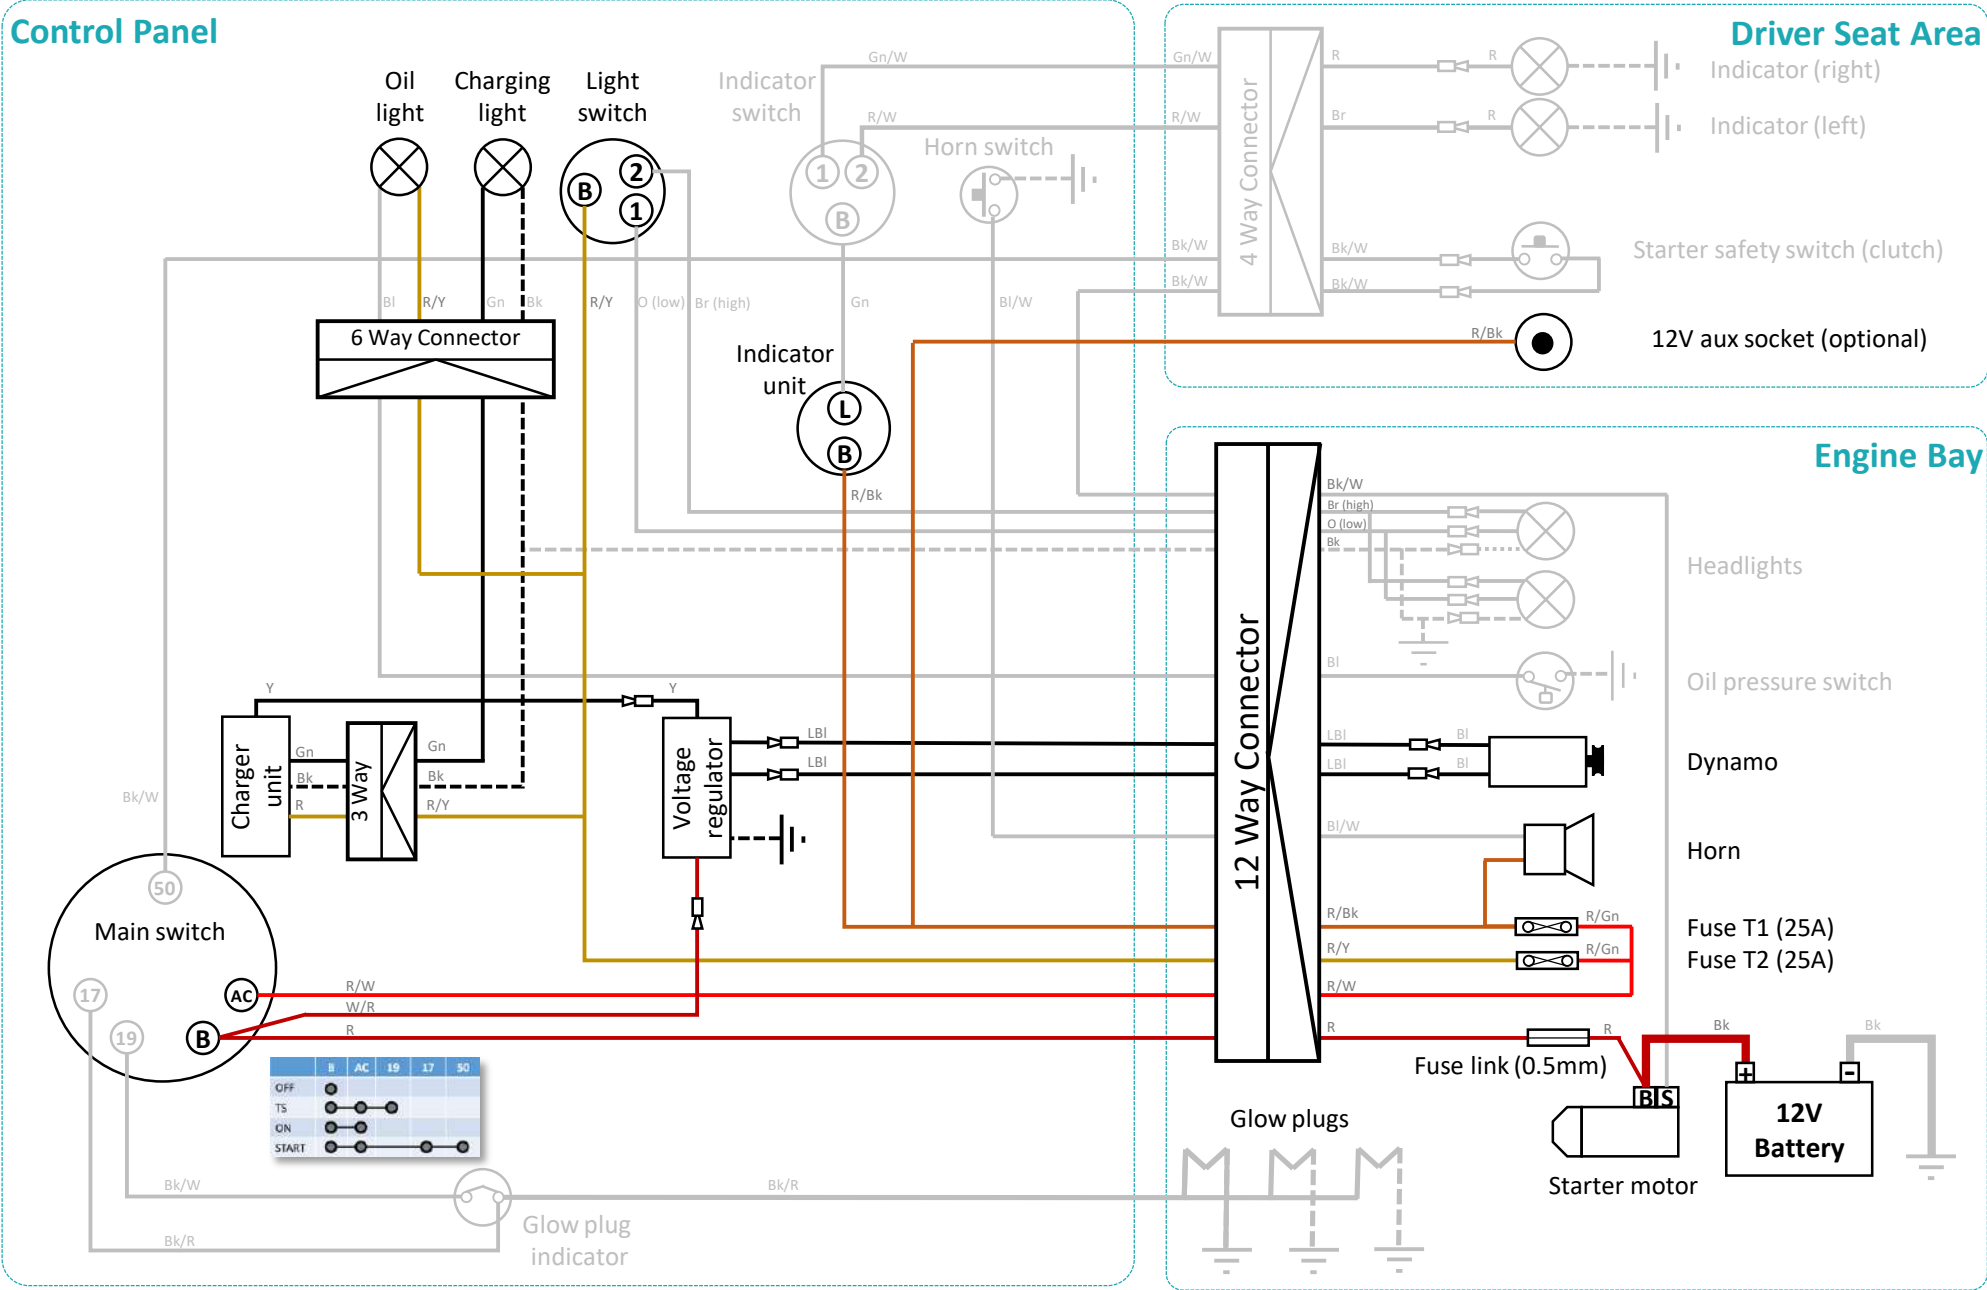

Kobota B1600 Wiring Diagram - Full

Kobota B1600 Wiring Diagram – Power Supply & Charging

Kobota B1600 Wiring Diagram - Lights

Kobota B1600 Wiring Diagram - Starting